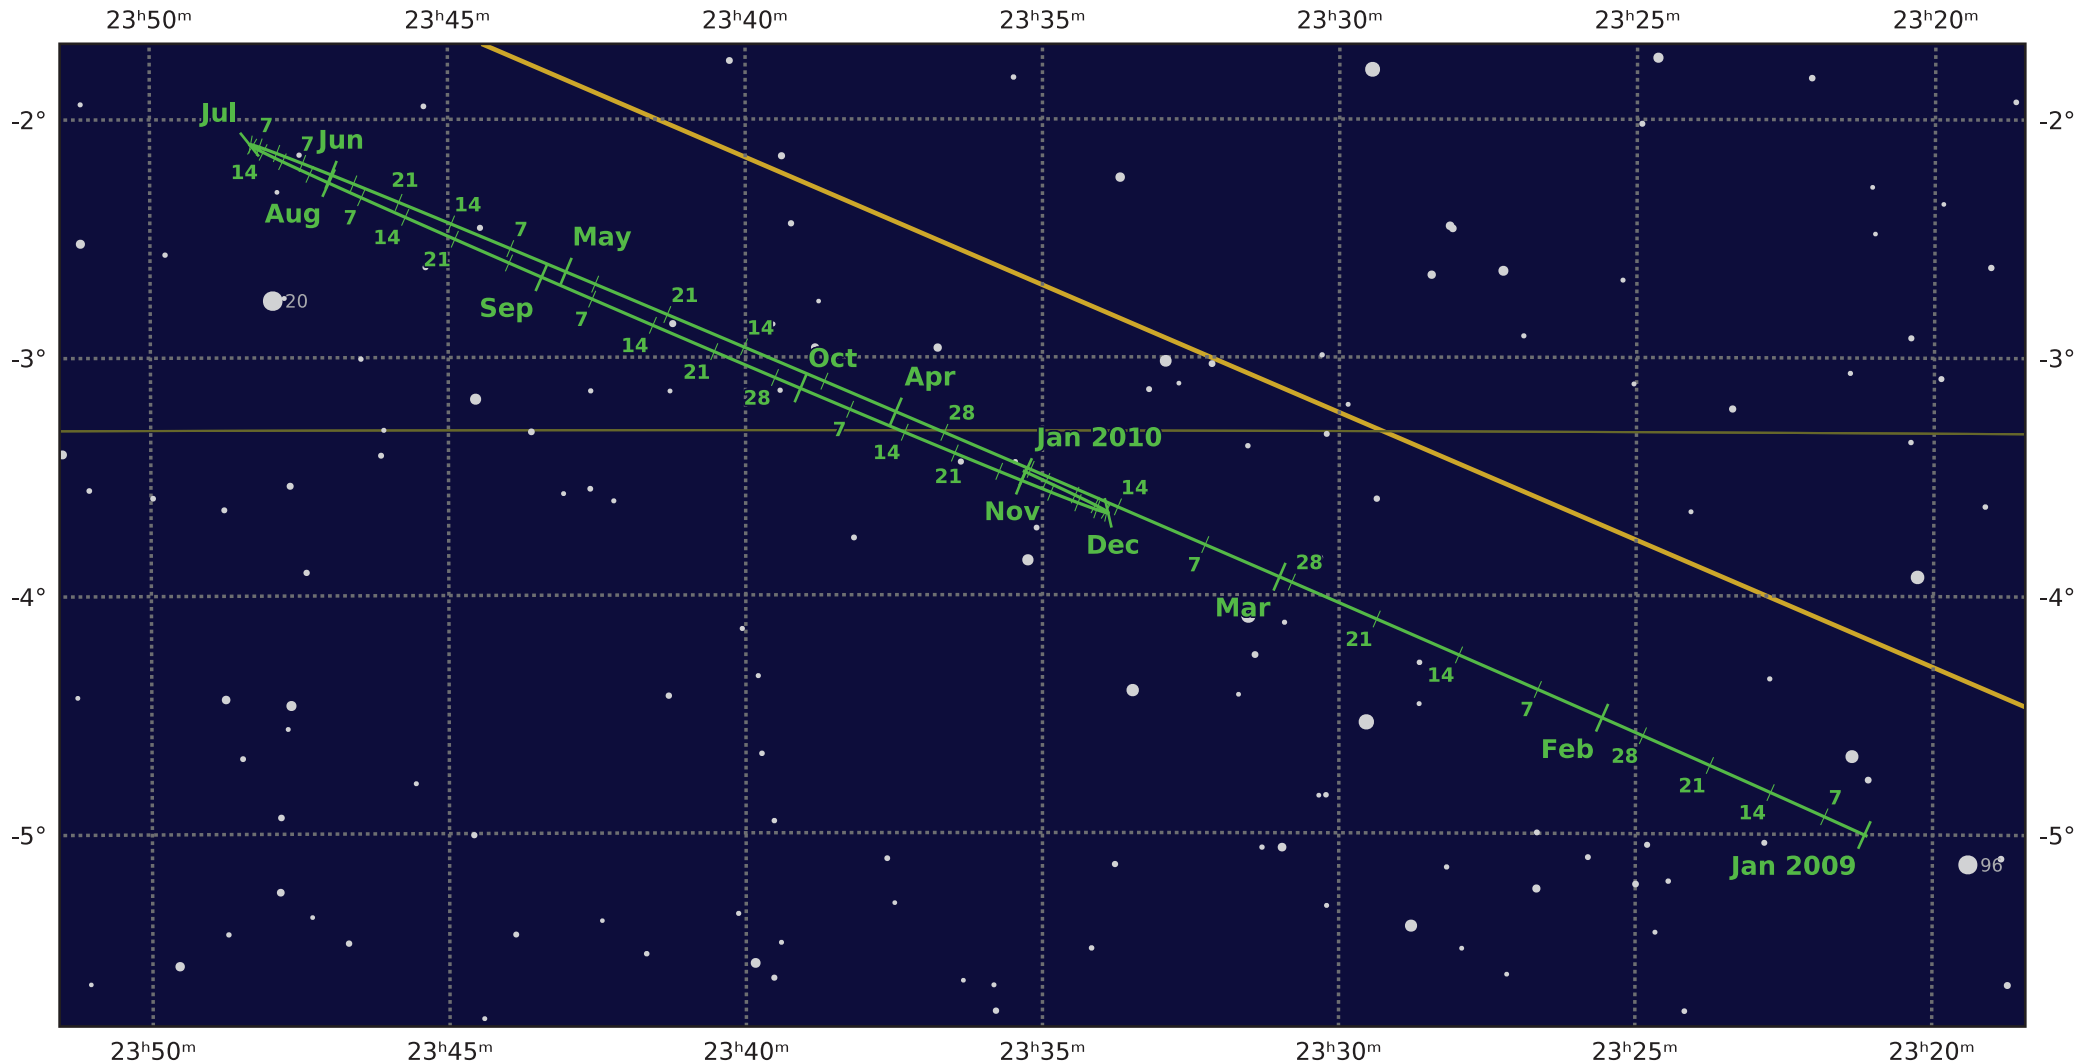

# The path of Uranus in 2009

© Dominic Ford 2011–2021. Downloaded from <https://in-the-sky.org>

Magnitude scale: •10.0 •9.5 •9.0 •8.5 •8.0 •7.5 •7.0 •6.5 •6.0 •5.5 •5.0

— Ecliptic Plane — Galactic Plane