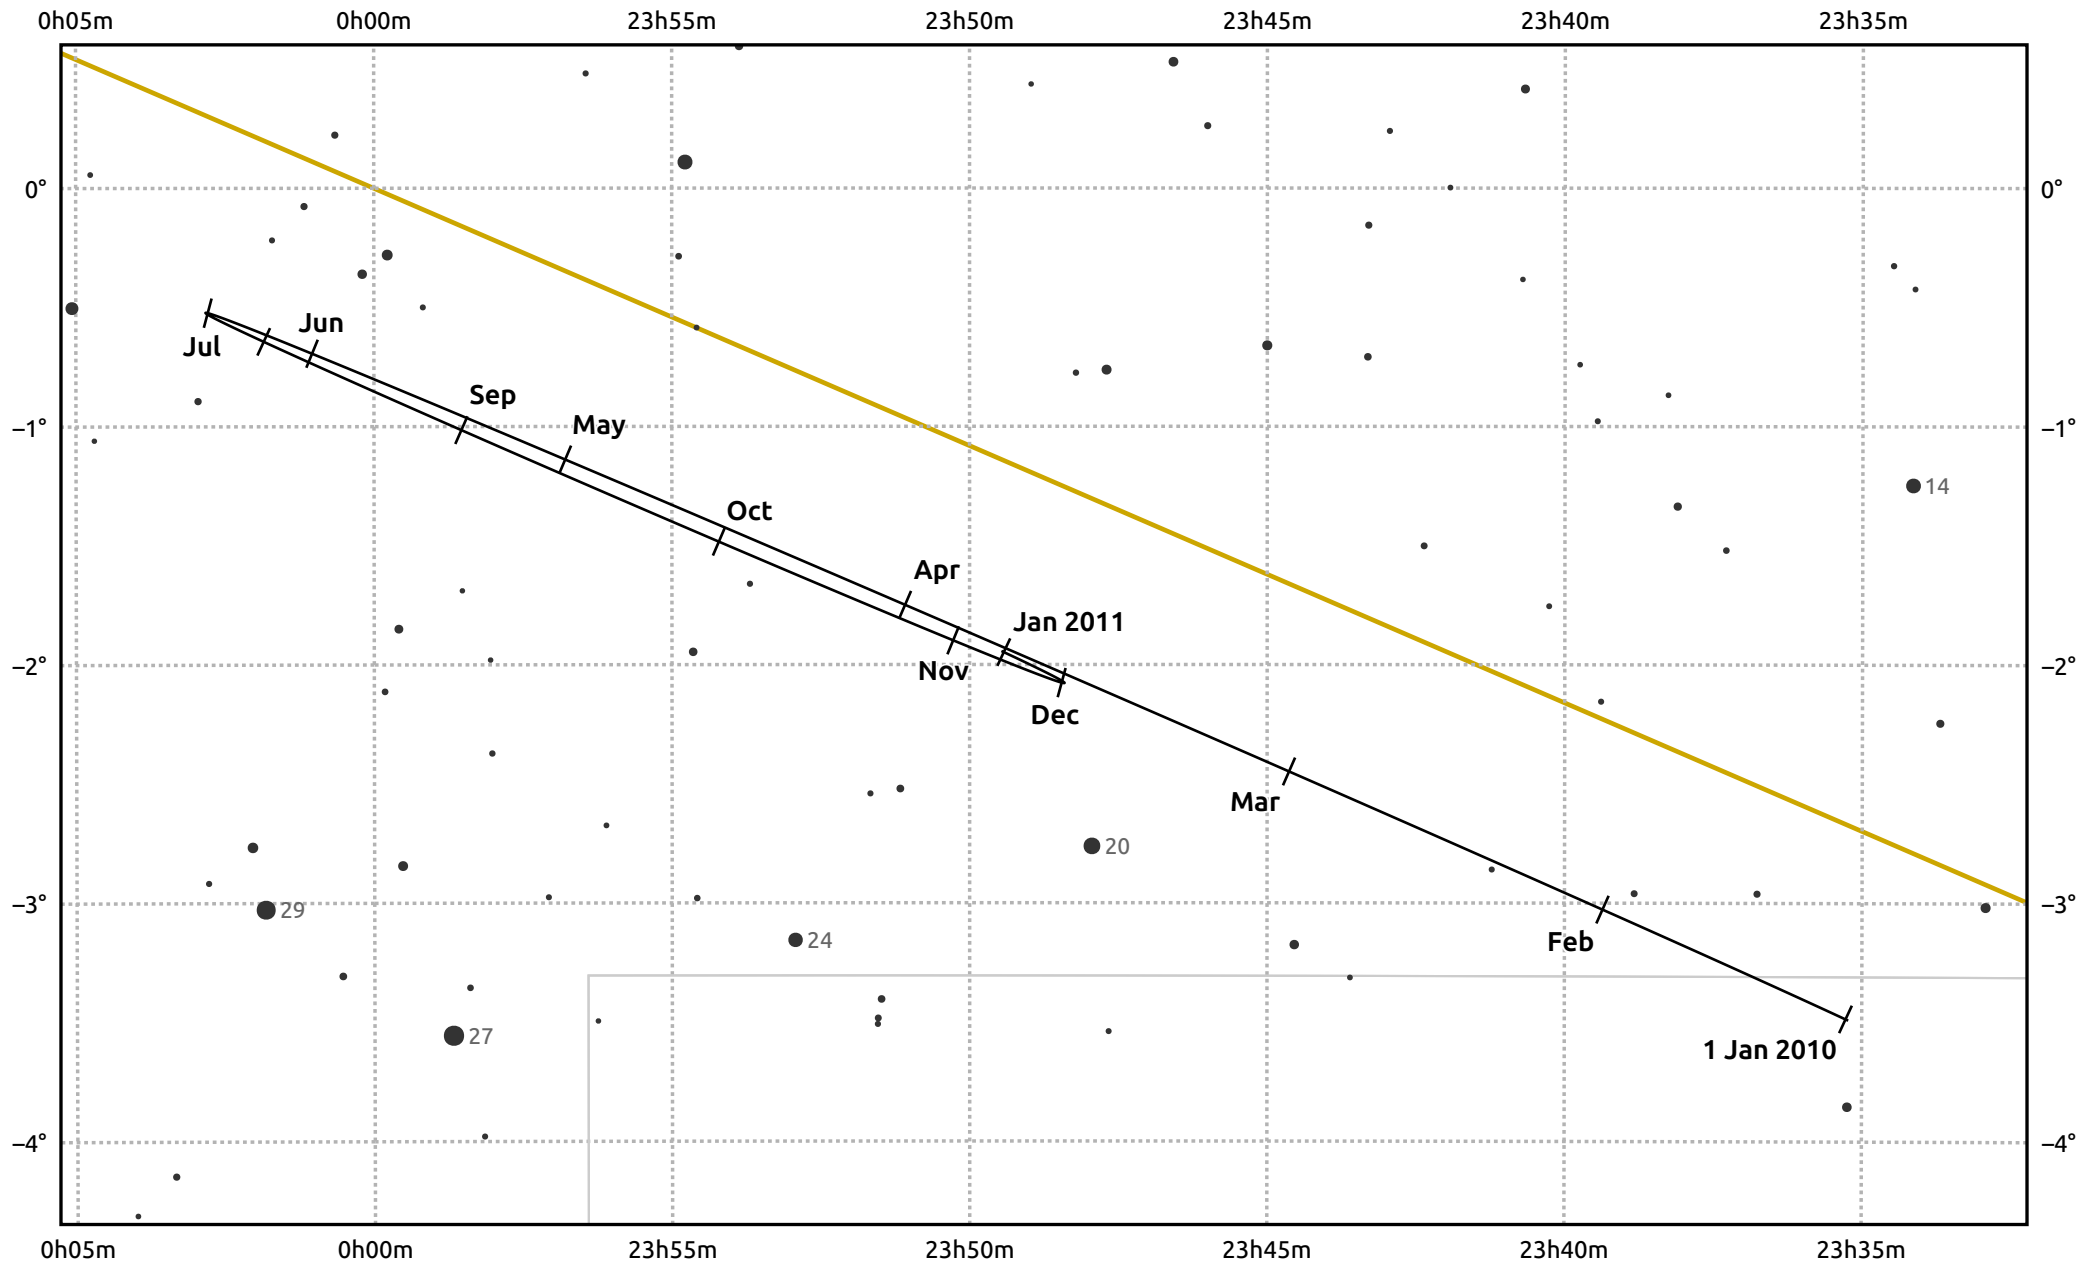

The path of Uranus in 2010

© Dominic Ford 2011–2025. Date markers placed at midnight UTC. Downloaded from <https://in-the-sky.org>

Magnitude scale: ● 9.0 ● 8.0 ● 7.0 ● 6.0 ● 5.0 ● 4.0

— Ecliptic Plane

● Galaxy
 ■ Bright nebula
 ● Open cluster
 + Globular cluster
 + Planetary nebula

Date	Mag	Angular size
2010 Jan 1	5.9	3.5"
2010 Apr 1	6.0	3.3"
2010 Jul 1	5.8	3.5"
2010 Oct 1	5.7	3.7"
2011 Jan 1	5.9	3.5"