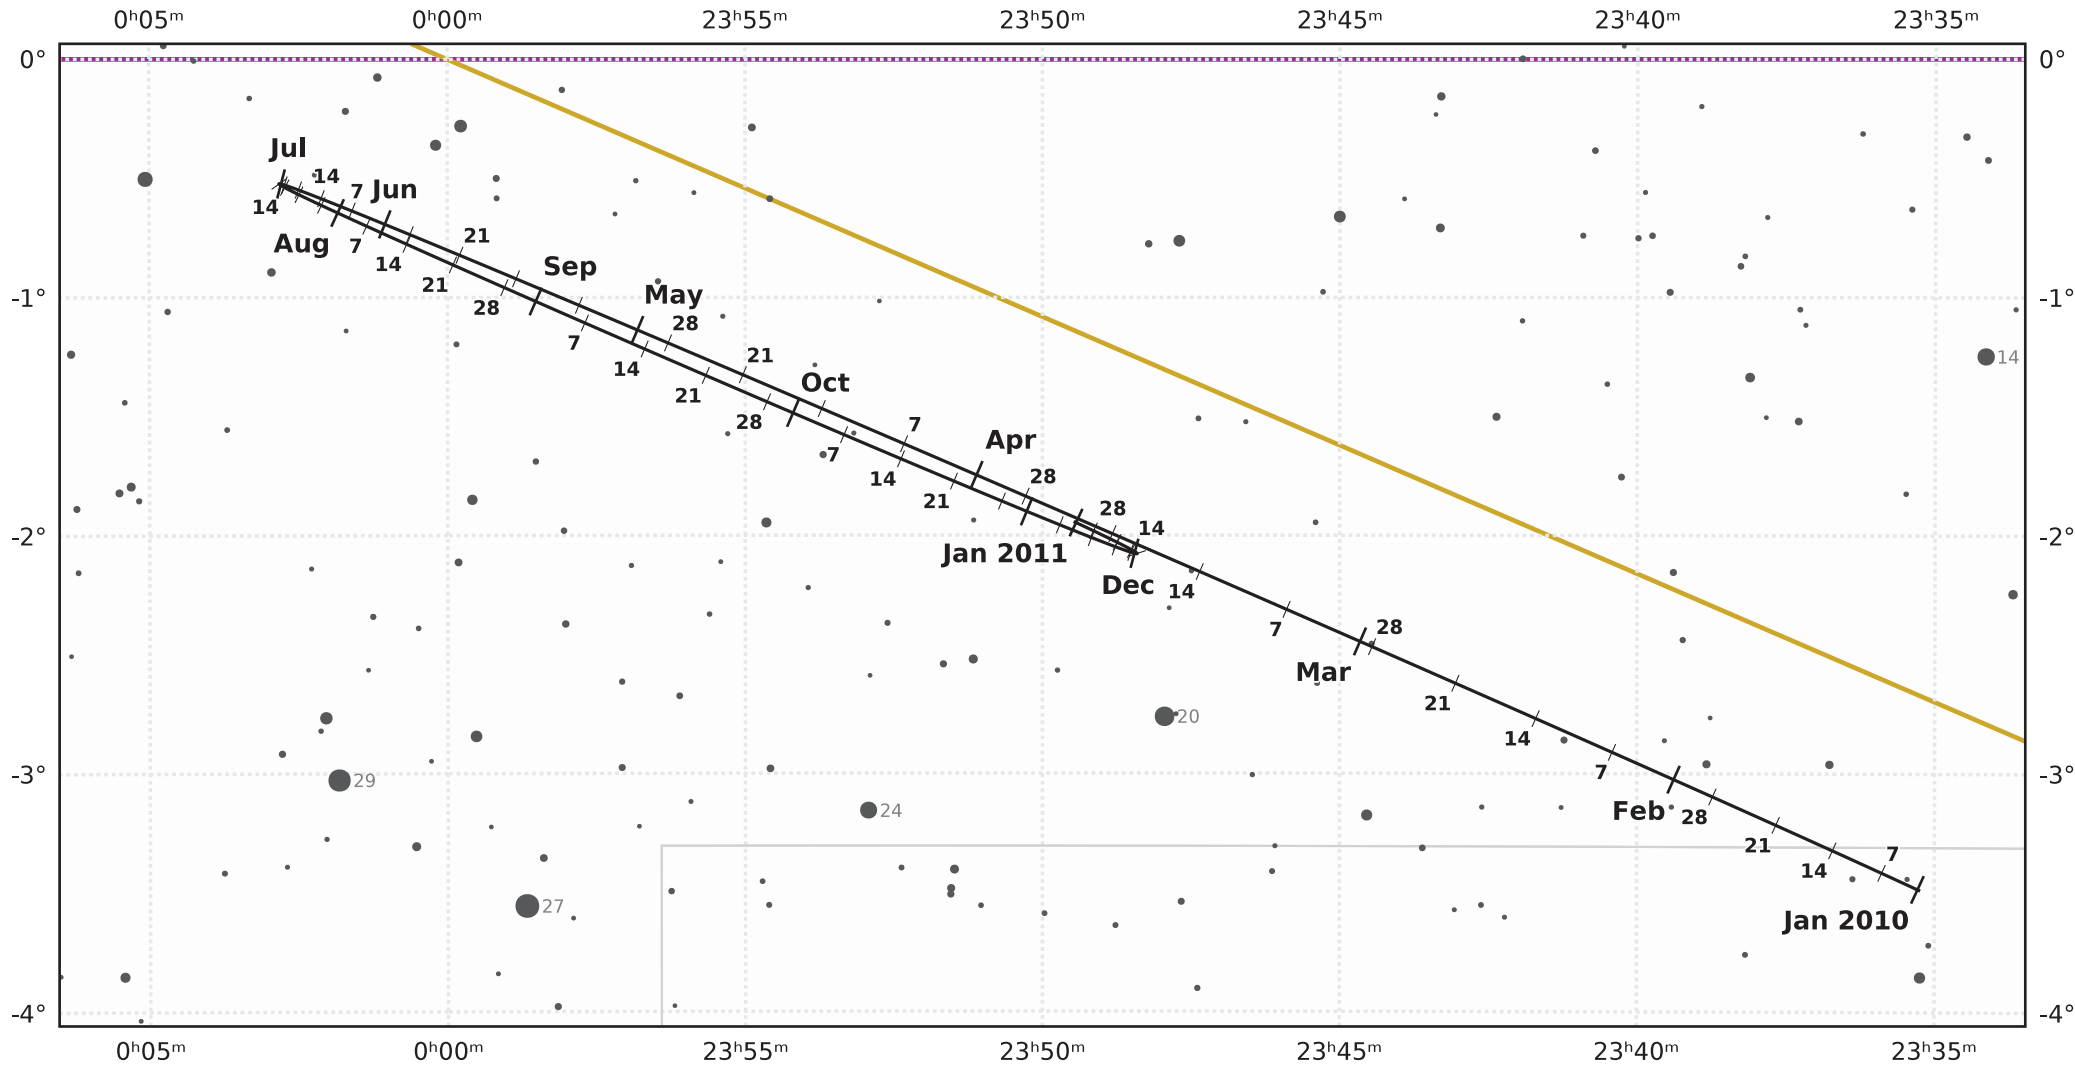

The path of Uranus in 2010

© Dominic Ford 2011–2021. Downloaded from <https://in-the-sky.org>

Magnitude scale: \bullet 10.0 \bullet 9.5 \bullet 9.0 \bullet 8.5 \bullet 8.0 \bullet 7.5 \bullet 7.0 \bullet 6.5 \bullet 6.0 \bullet 5.5 \bullet 5.0 \bullet 4.5

— The Equator — Ecliptic Plane — Galactic Plane