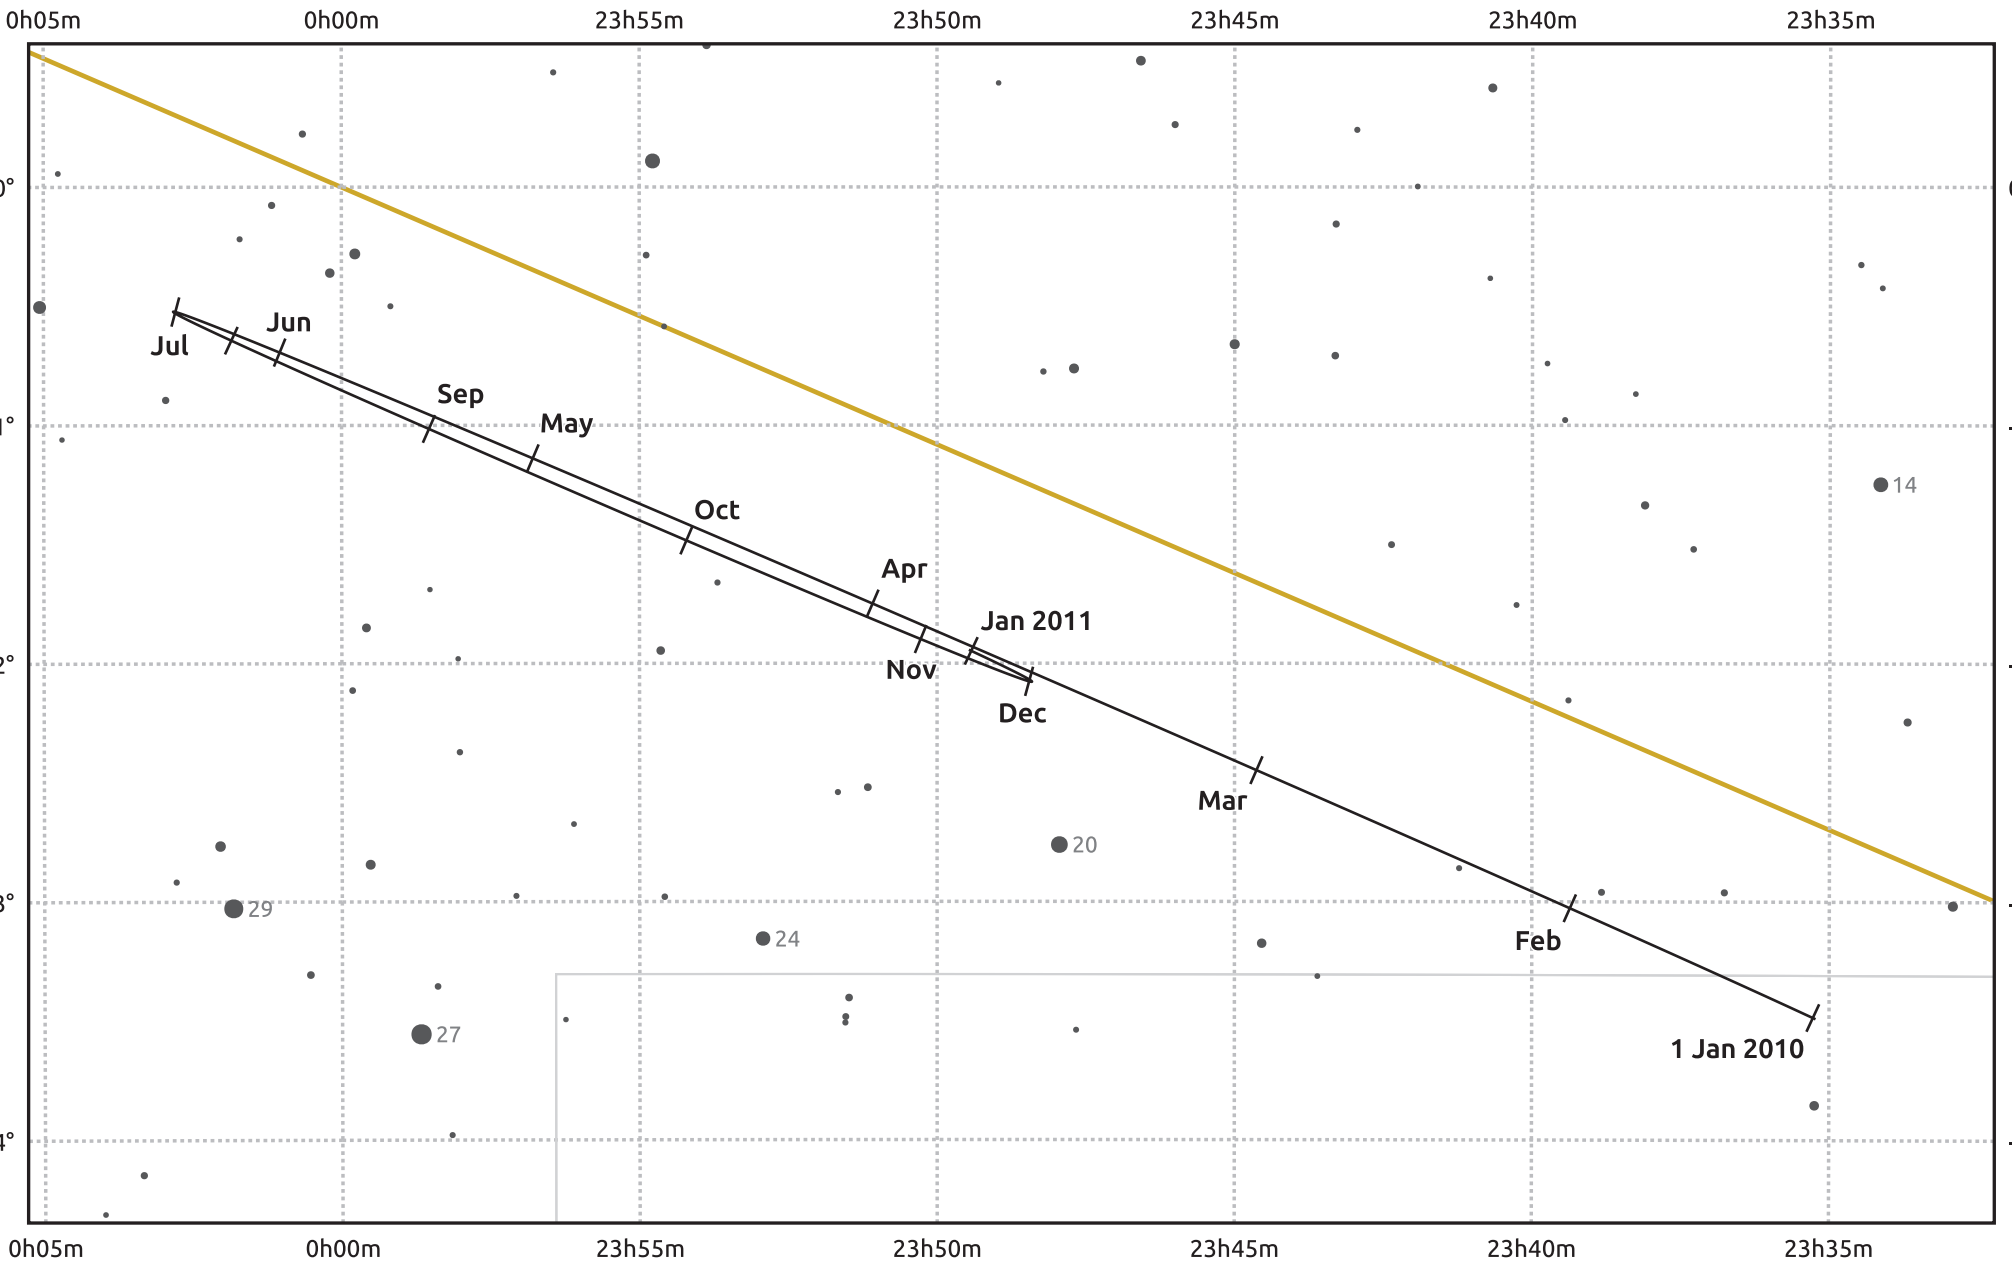

The path of Uranus in 2010

© Dominic Ford 2011–2025. Date markers placed at midnight UTC. Downloaded from <https://in-the-sky.org>

Magnitude scale: • 9.0 • 8.0 • 7.0 • 6.0 • 5.0 • 4.0

— Ecliptic Plane

- Galaxy
- Bright nebula
- Open cluster
- Globular cluster
- Planetary nebula

Date	Mag	Angular size
2010 Jan 1	5.9	3.5"
2010 Apr 1	6.0	3.3"
2010 Jul 1	5.8	3.5"
2010 Oct 1	5.7	3.7"
2011 Jan 1	5.9	3.5"