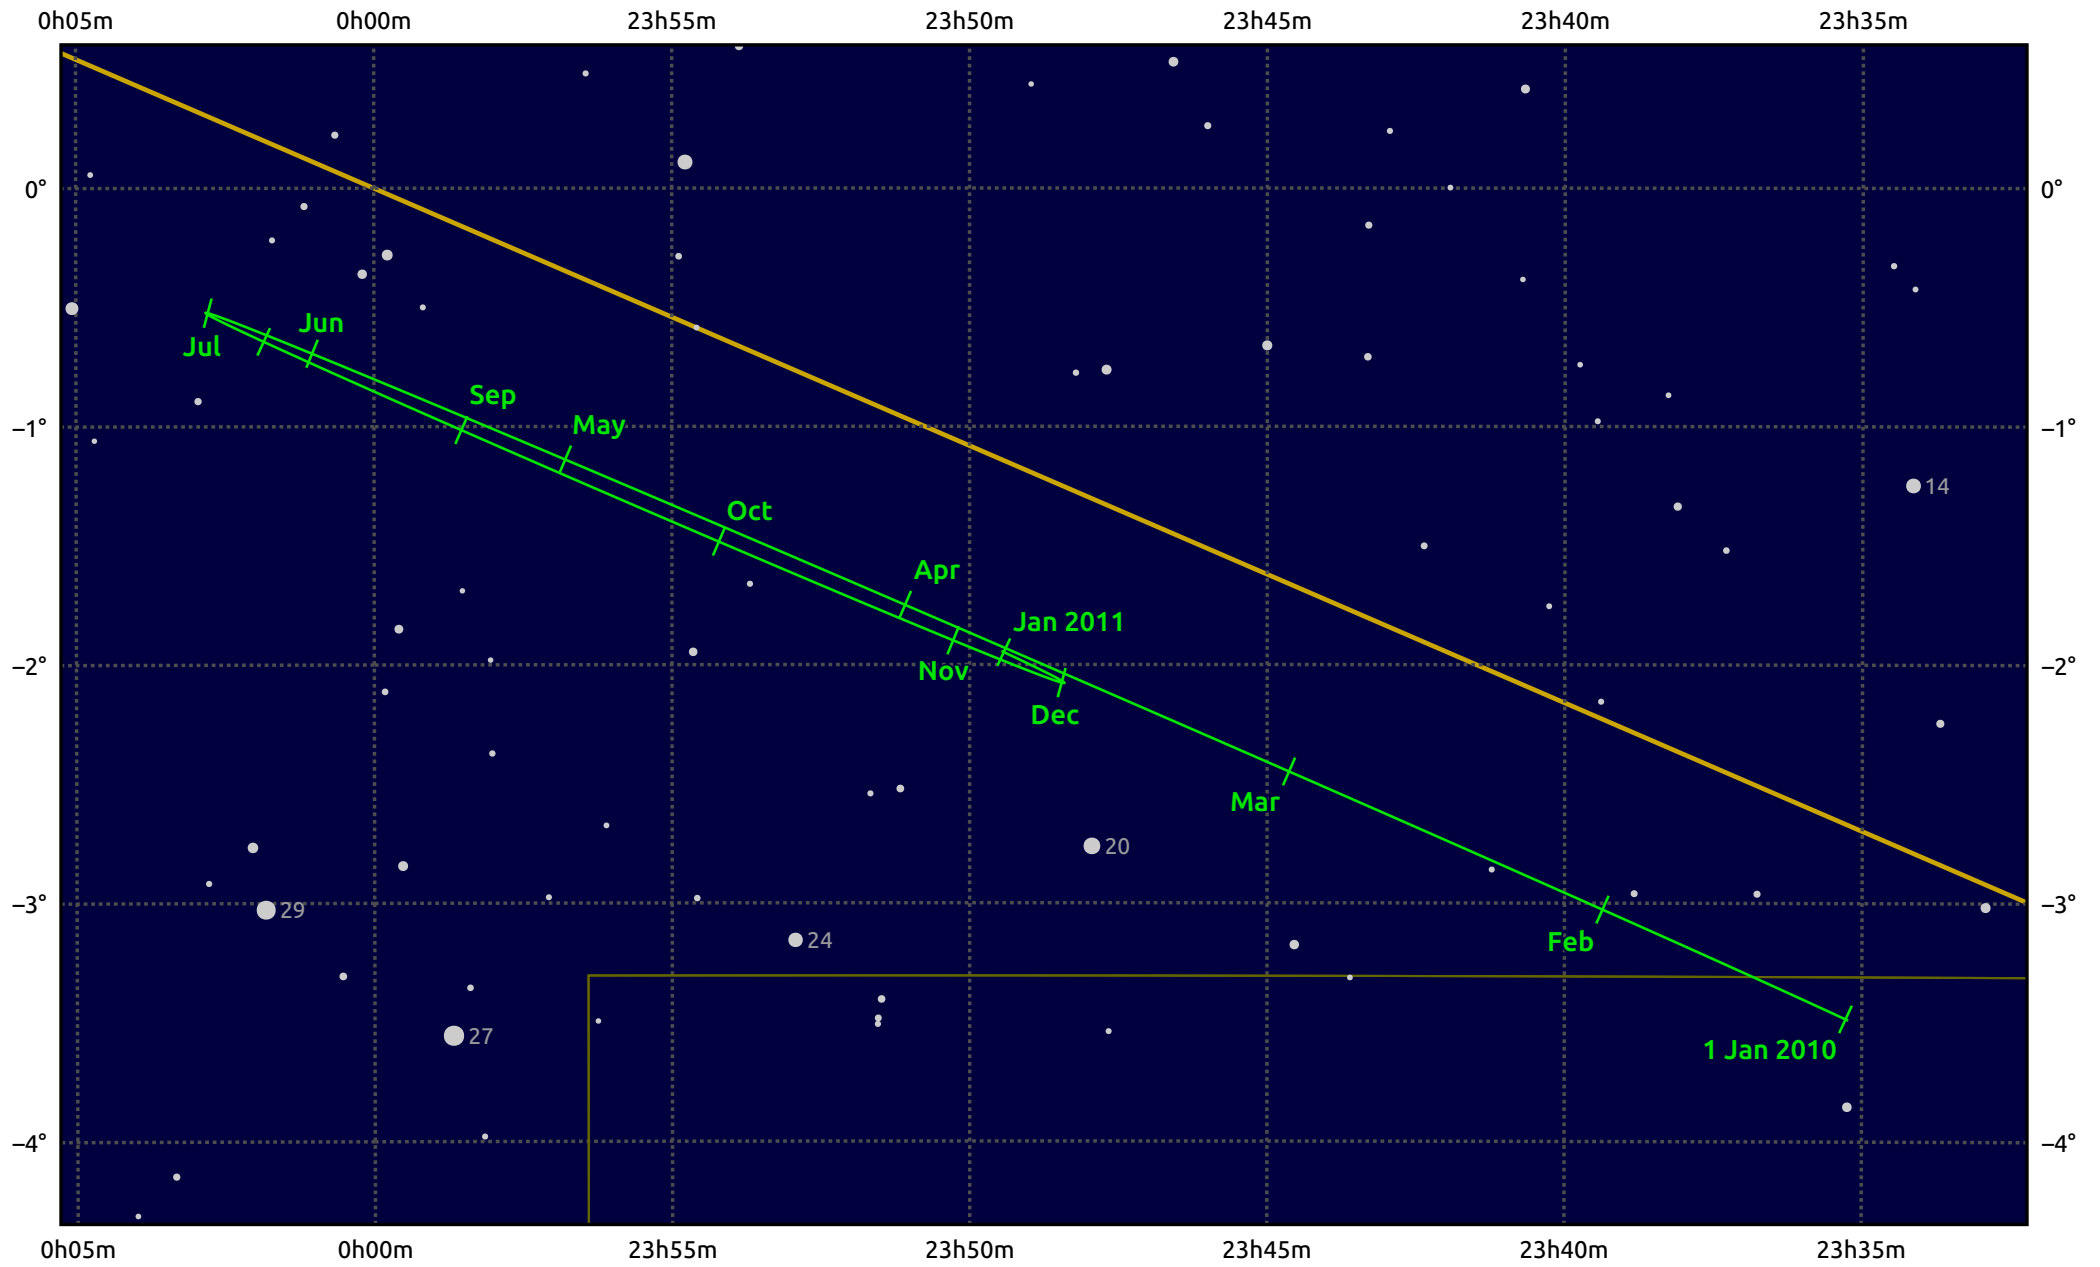

The path of Uranus in 2010

© Dominic Ford 2011–2025. Date markers placed at midnight UTC. Downloaded from <https://in-the-sky.org>

Magnitude scale: ● 9.0 ● 8.0 ● 7.0 ● 6.0 ● 5.0 ● 4.0

— Ecliptic Plane

- Galaxy
- Bright nebula
- Open cluster
- ⊕ Globular cluster
- ◆ Planetary nebula

Date	Mag	Angular size
2010 Jan 1	5.9	3.5"
2010 Apr 1	6.0	3.3"
2010 Jul 1	5.8	3.5"
2010 Oct 1	5.7	3.7"
2011 Jan 1	5.9	3.5"