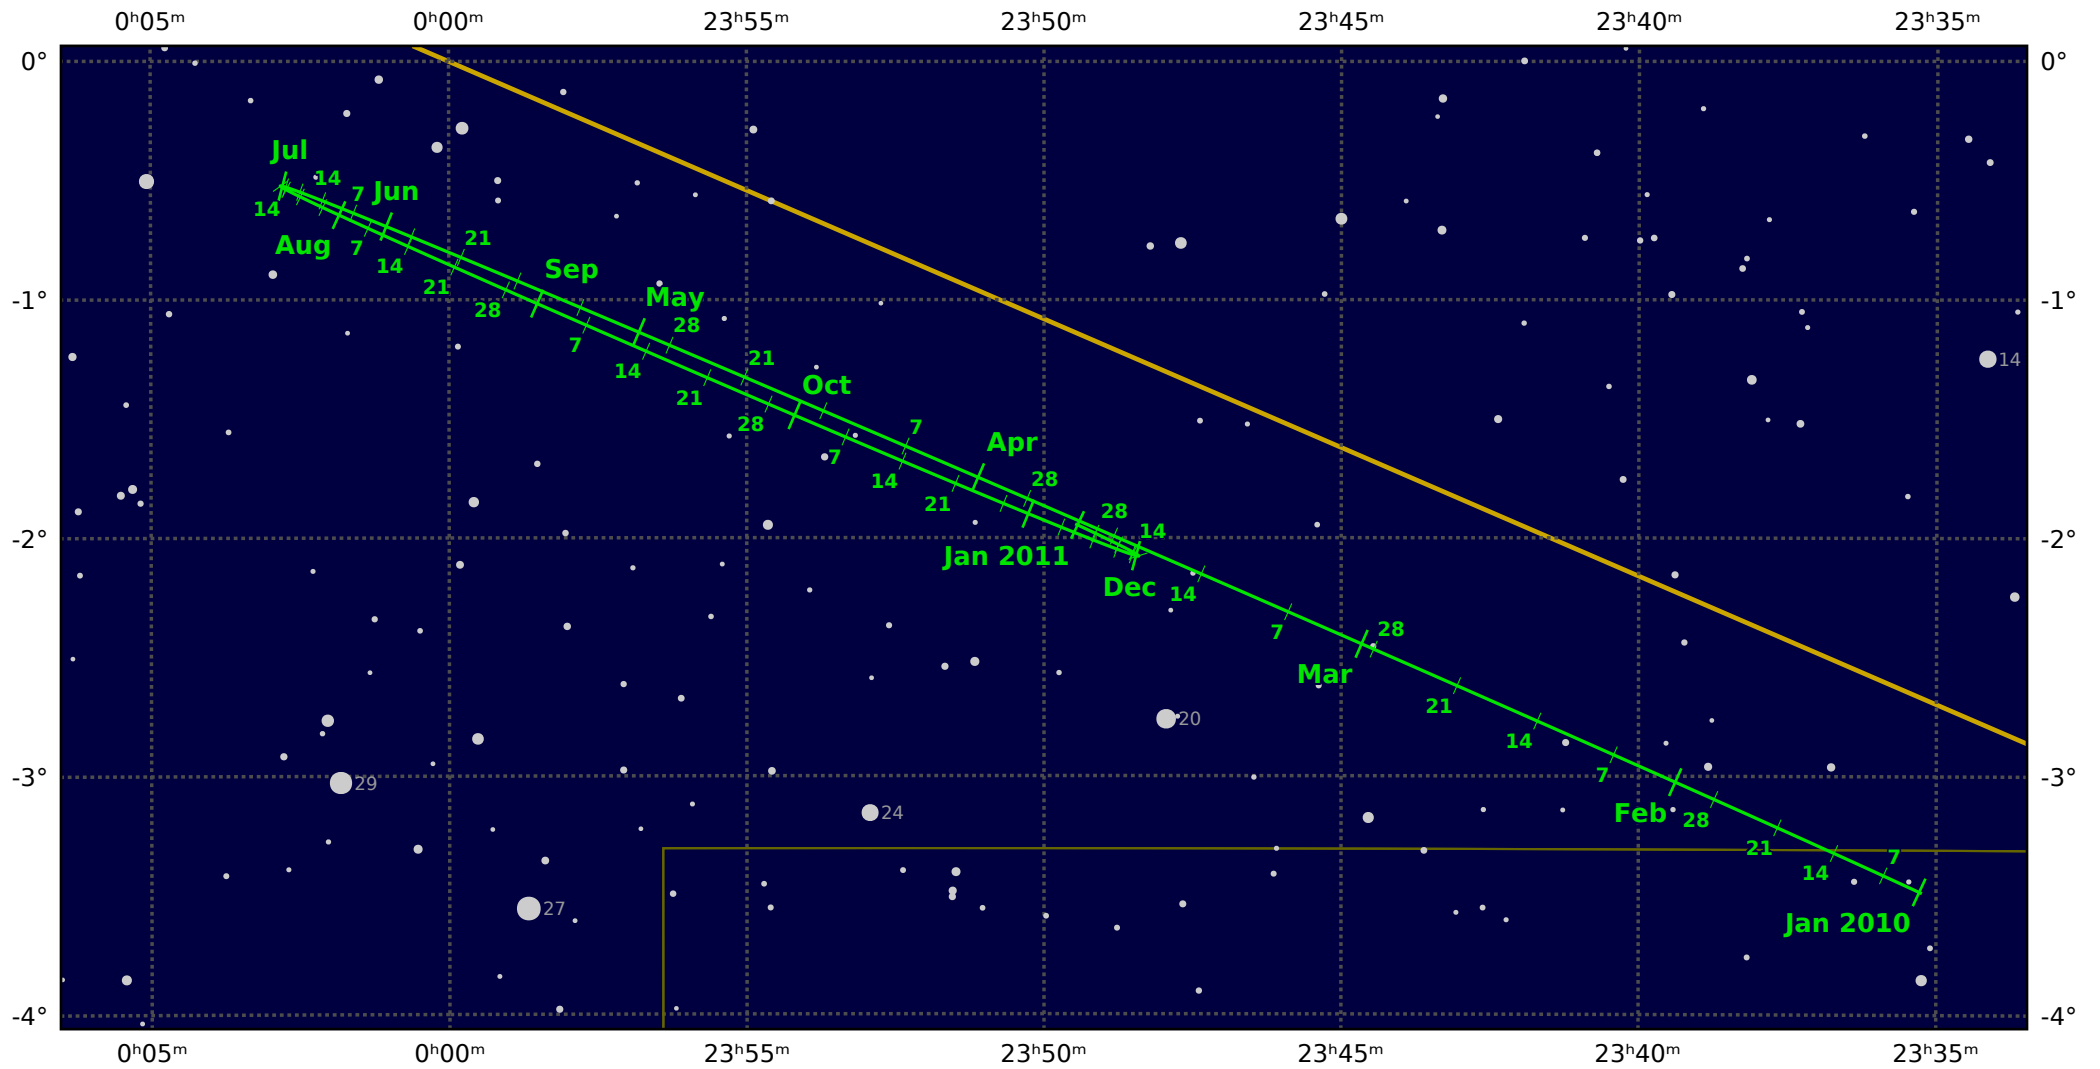

The path of Uranus in 2010

© Dominic Ford 2011–2021. Downloaded from <https://in-the-sky.org>

Magnitude scale: •10.0 •9.5 •9.0 •8.5 •8.0 •7.5 •7.0 •6.5 •6.0 •5.5 •5.0 ●4.5

— Ecliptic Plane — Galactic Plane