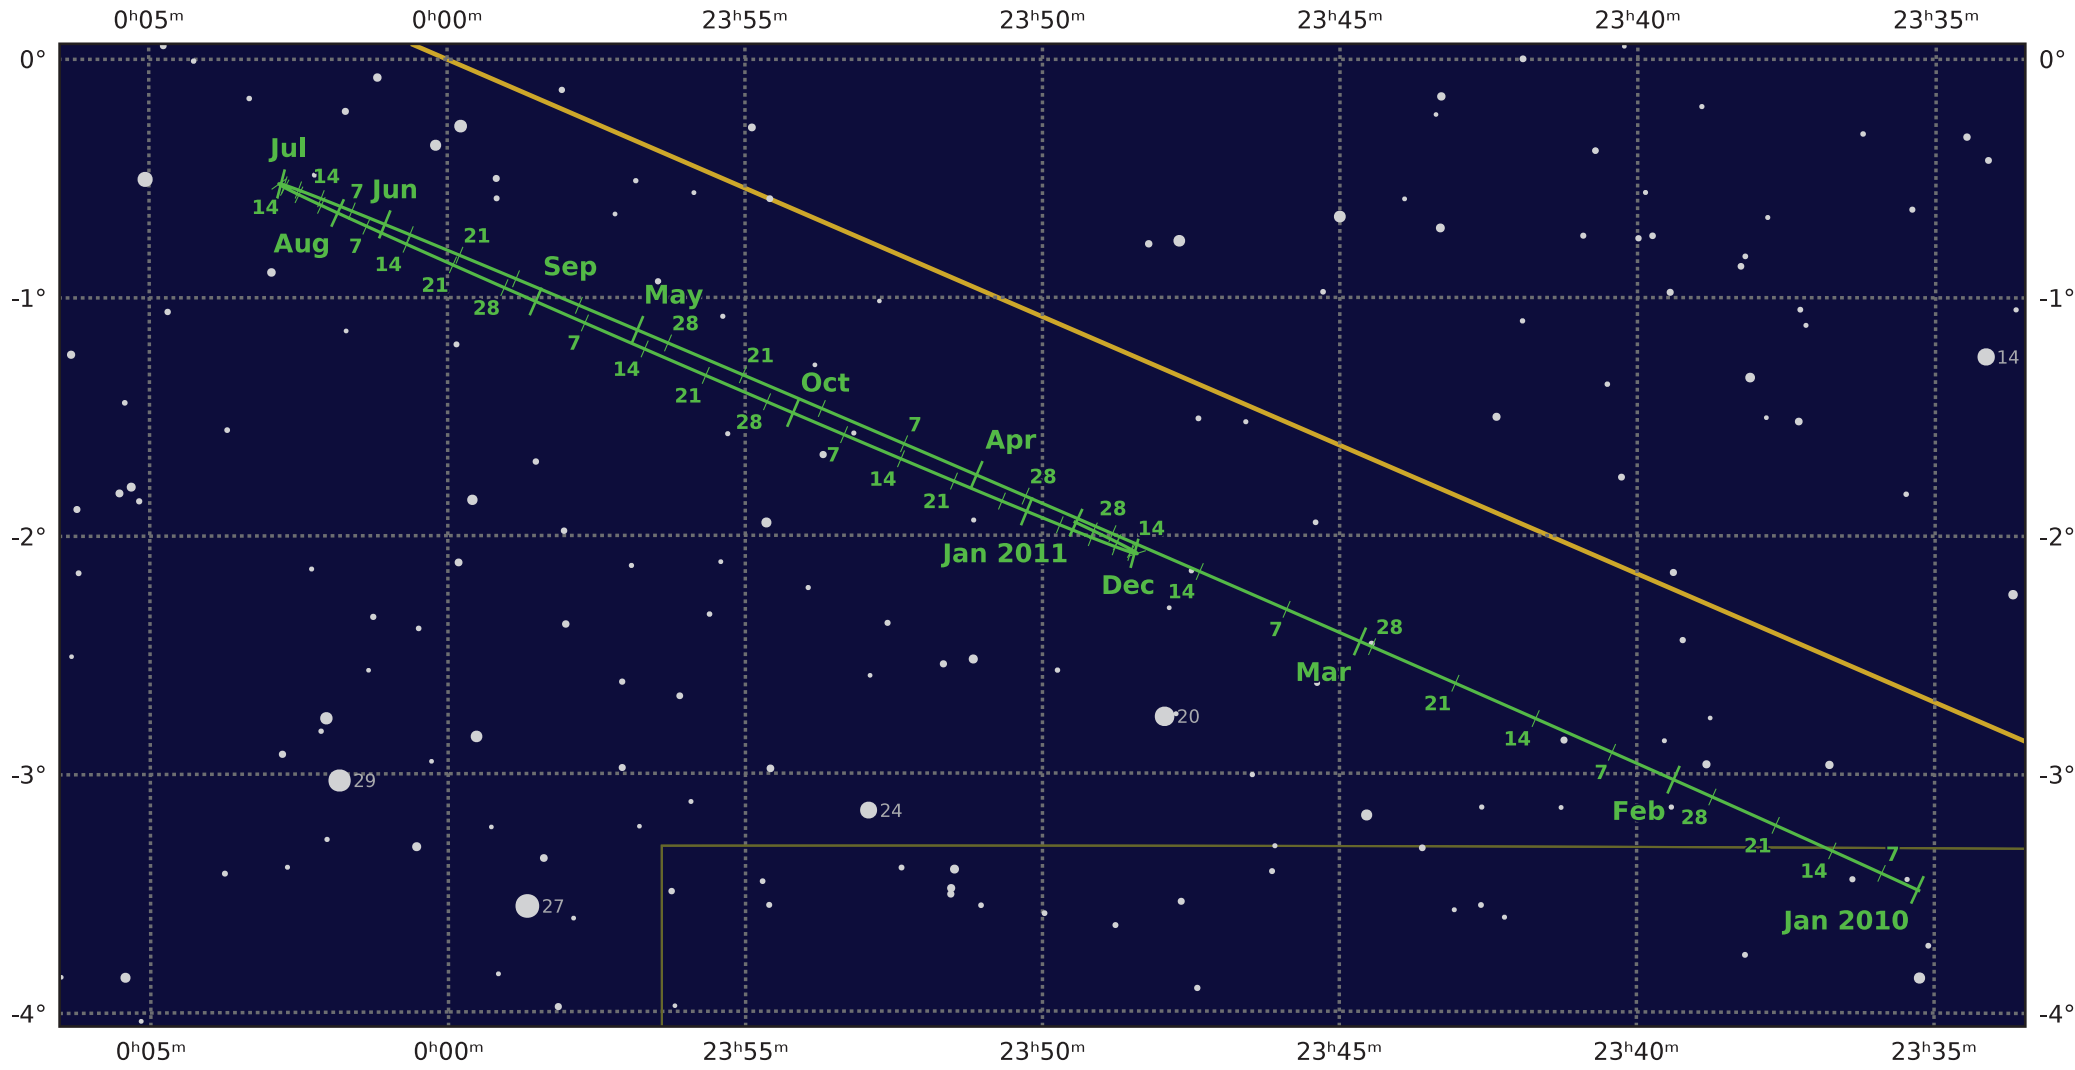

The path of Uranus in 2010

© Dominic Ford 2011–2021. Downloaded from <https://in-the-sky.org>

Magnitude scale: •10.0 •9.5 •9.0 •8.5 •8.0 •7.5 •7.0 •6.5 •6.0 •5.5 ●5.0 ●4.5

— Ecliptic Plane — Galactic Plane