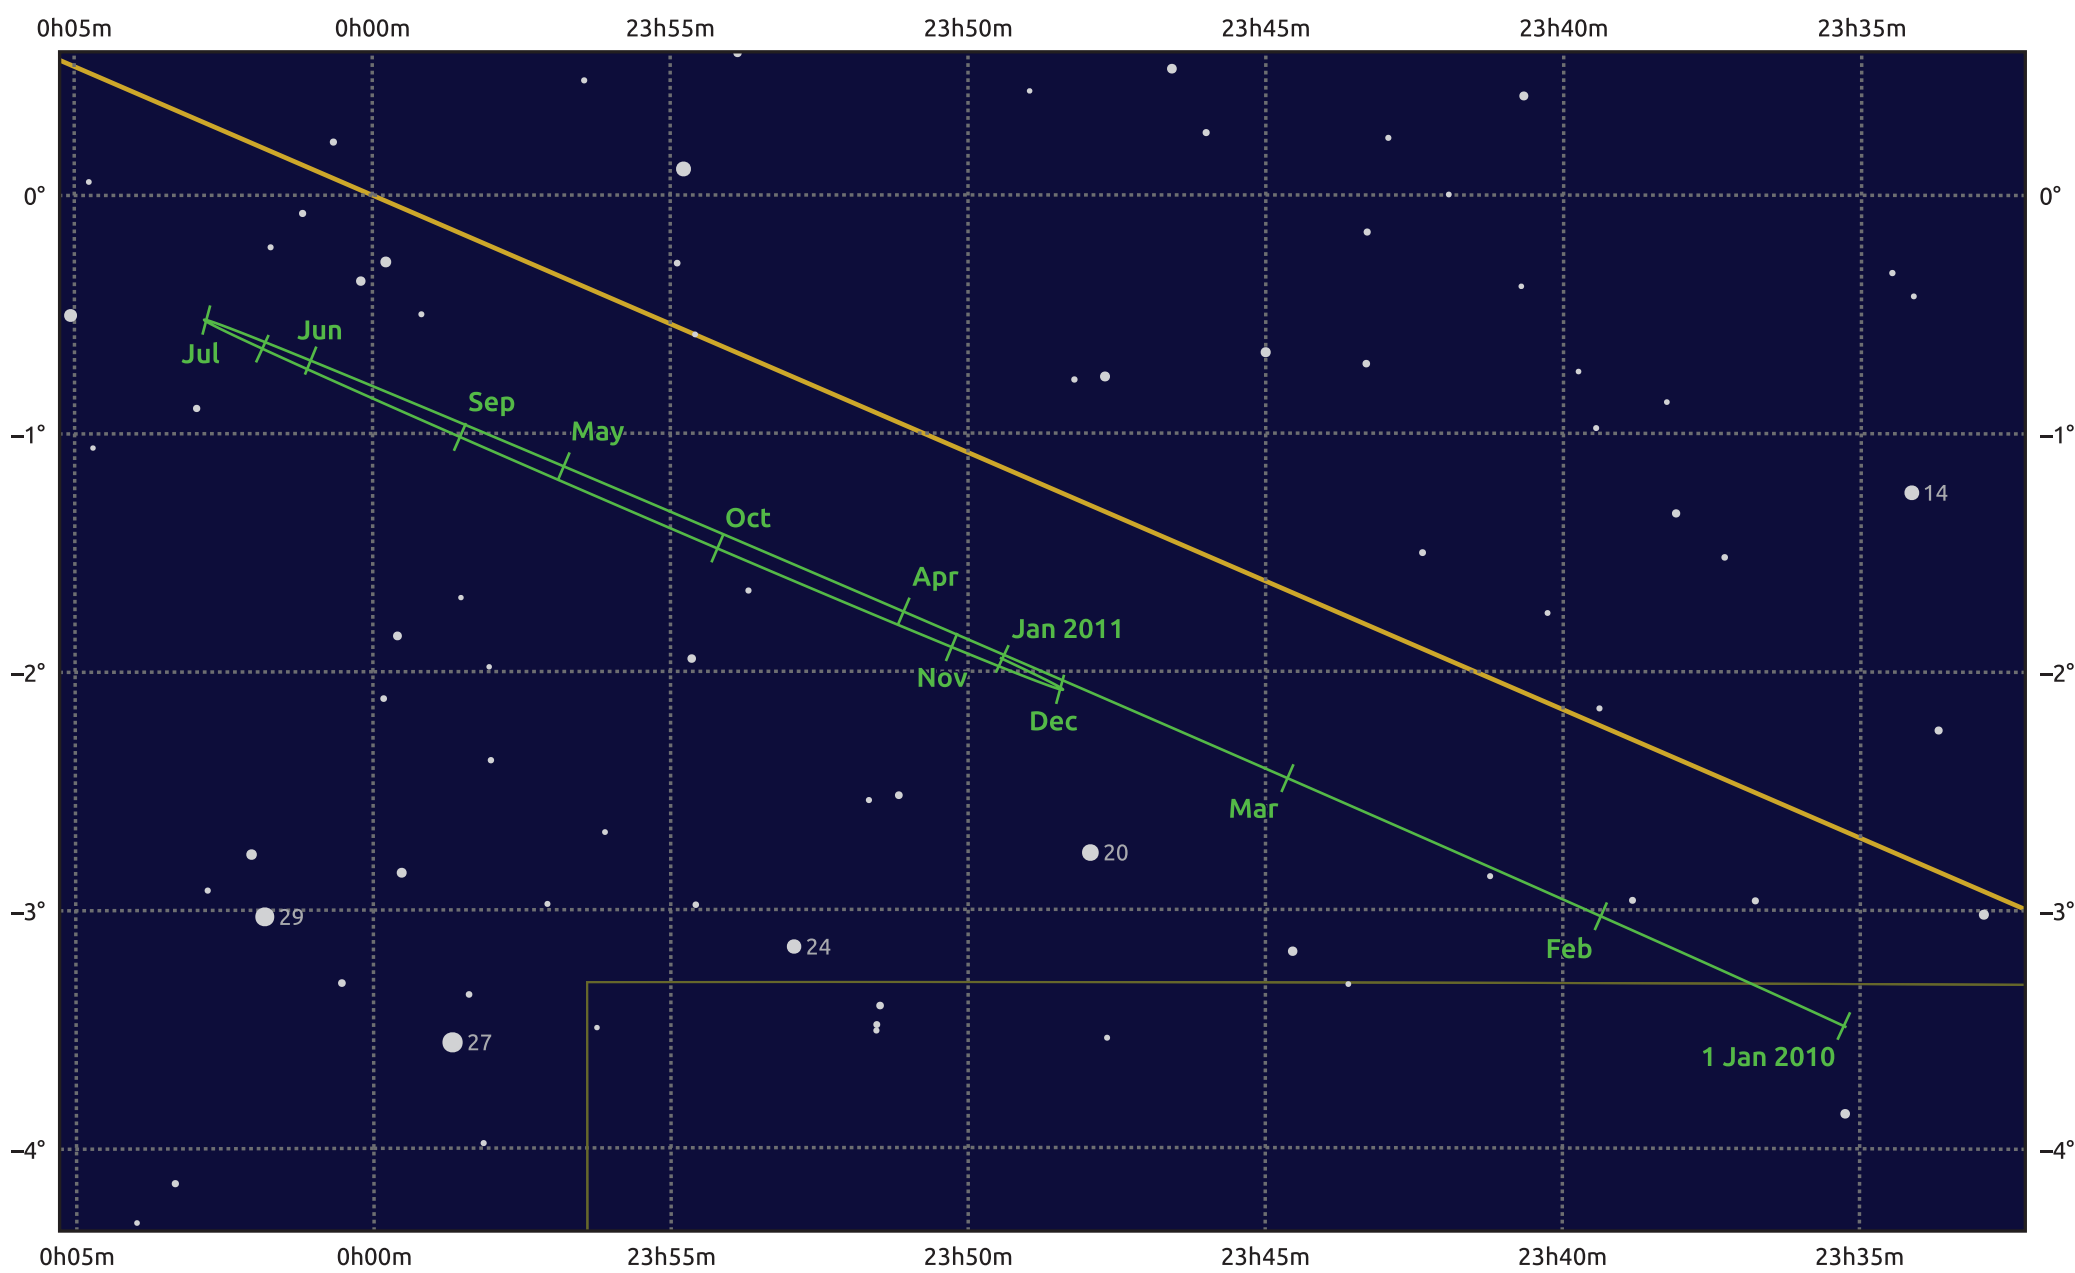

The path of Uranus in 2010

© Dominic Ford 2011–2025. Date markers placed at midnight UTC. Downloaded from <https://in-the-sky.org>

Magnitude scale: ● 9.0 ● 8.0 ● 7.0 ● 6.0 ● 5.0 ● 4.0

— Ecliptic Plane

- Galaxy
- Bright nebula
- Open cluster
- Globular cluster
- Planetary nebula

Date	Mag	Angular size
2010 Jan 1	5.9	3.5"
2010 Apr 1	6.0	3.3"
2010 Jul 1	5.8	3.5"
2010 Oct 1	5.7	3.7"
2011 Jan 1	5.9	3.5"