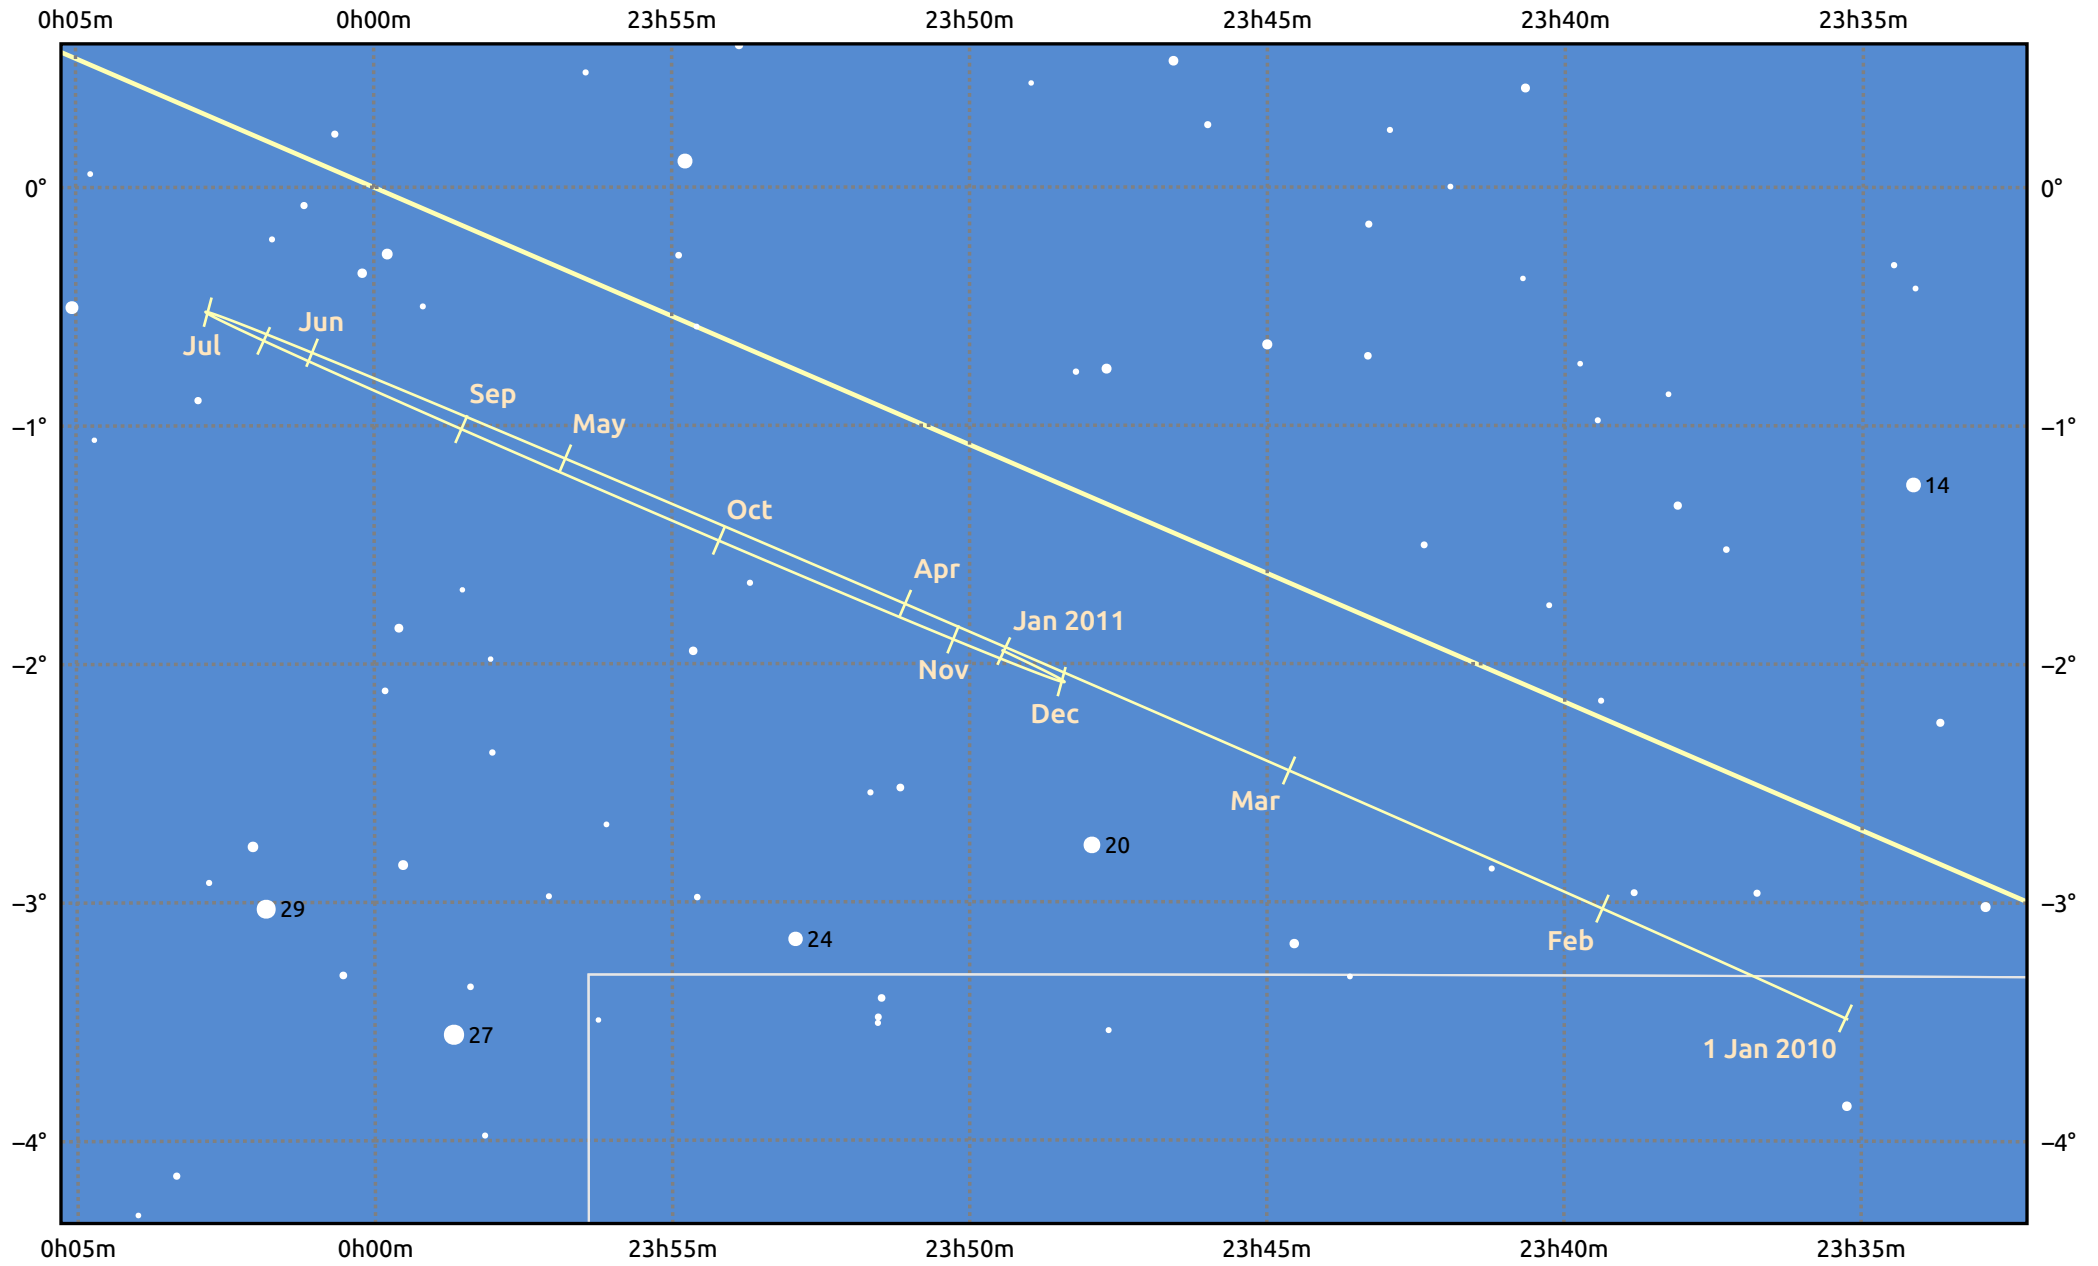

The path of Uranus in 2010

© Dominic Ford 2011–2025. Date markers placed at midnight UTC. Downloaded from <https://in-the-sky.org>

Magnitude scale: ● 9.0 ● 8.0 ● 7.0 ● 6.0 ● 5.0 ● 4.0

— Ecliptic Plane

Galaxy Bright nebula Open cluster Globular cluster Planetary nebula

Date	Mag	Angular size
2010 Jan 1	5.9	3.5"
2010 Apr 1	6.0	3.3"
2010 Jul 1	5.8	3.5"
2010 Oct 1	5.7	3.7"
2011 Jan 1	5.9	3.5"