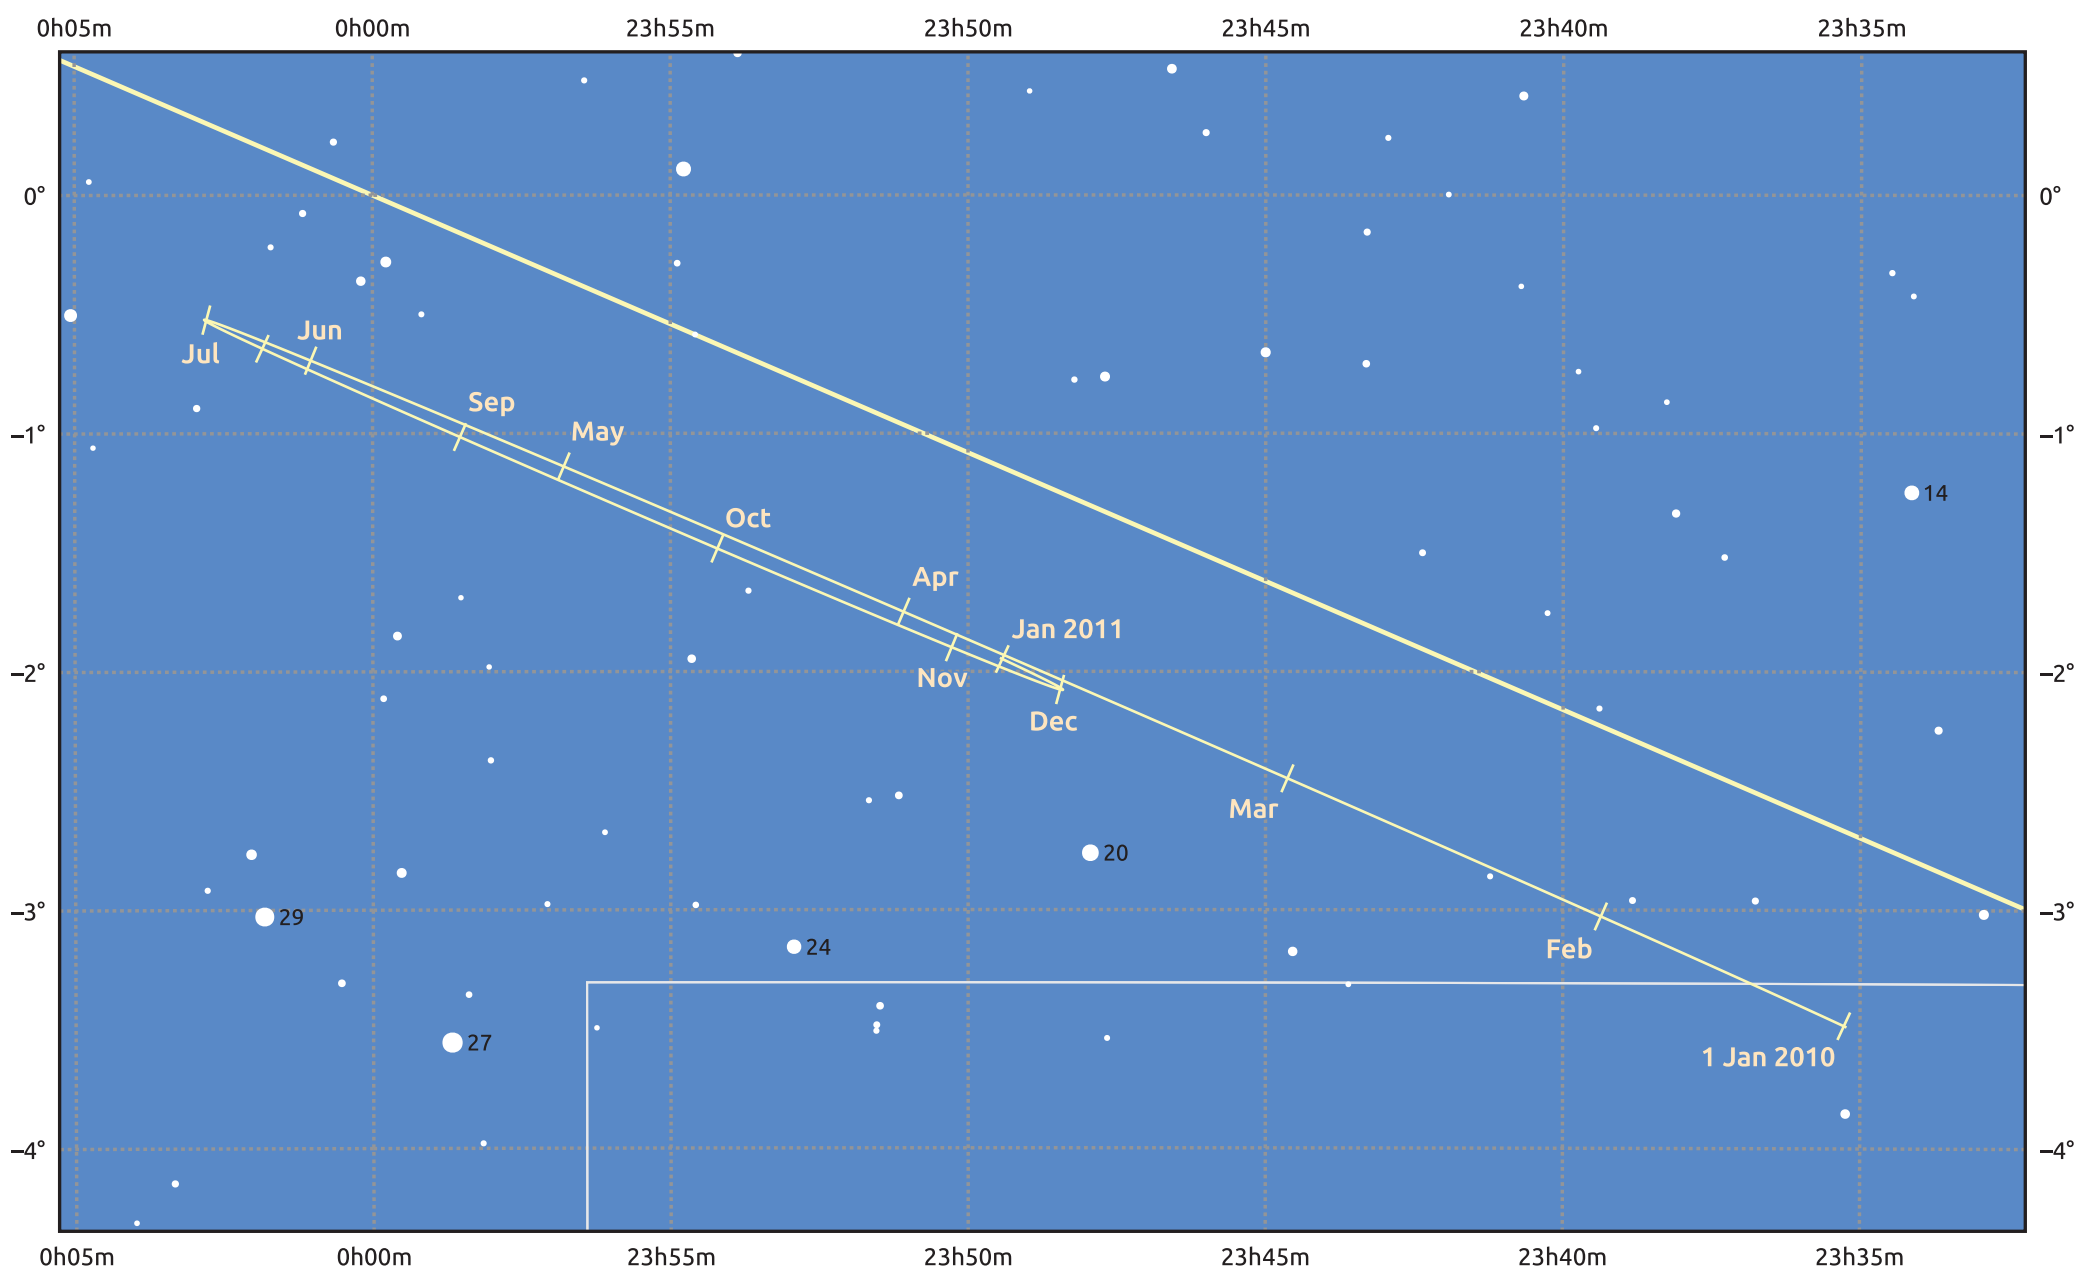

The path of Uranus in 2010

© Dominic Ford 2011–2025. Date markers placed at midnight UTC. Downloaded from <https://in-the-sky.org>

Magnitude scale: ● 9.0 ● 8.0 ● 7.0 ● 6.0 ● 5.0 ● 4.0

— Ecliptic Plane

- Galaxy
- Bright nebula
- Open cluster
- Globular cluster
- ◇ Planetary nebula

Date	Mag	Angular size
2010 Jan 1	5.9	3.5"
2010 Apr 1	6.0	3.3"
2010 Jul 1	5.8	3.5"
2010 Oct 1	5.7	3.7"
2011 Jan 1	5.9	3.5"