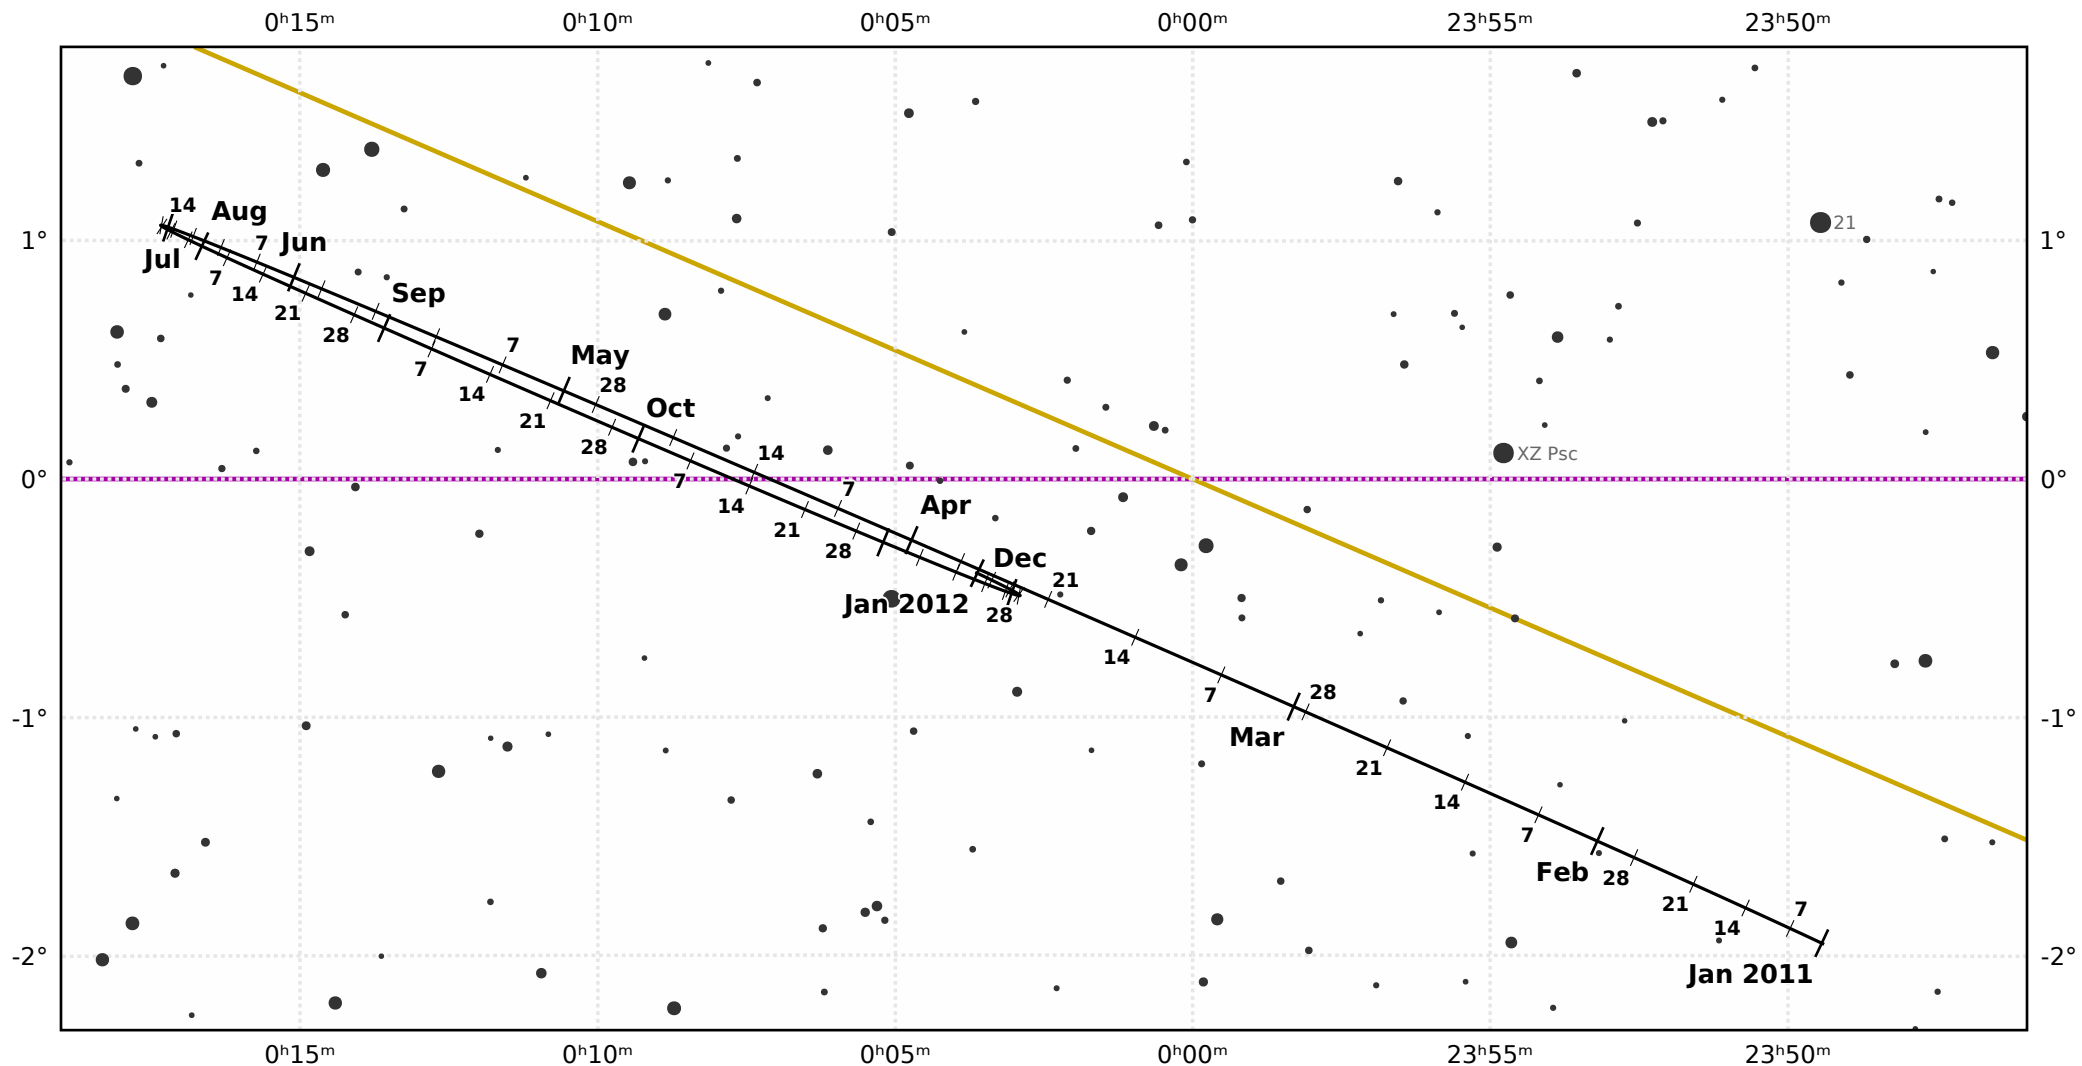

# The path of Uranus in 2011

© Dominic Ford 2011–2021. Downloaded from <https://in-the-sky.org>

Magnitude scale: •10.0 •9.5 •9.0 •8.5 •8.0 •7.5 •7.0 •6.5 ●6.0 ●5.5

— The Equator

— Ecliptic Plane

— Galactic Plane