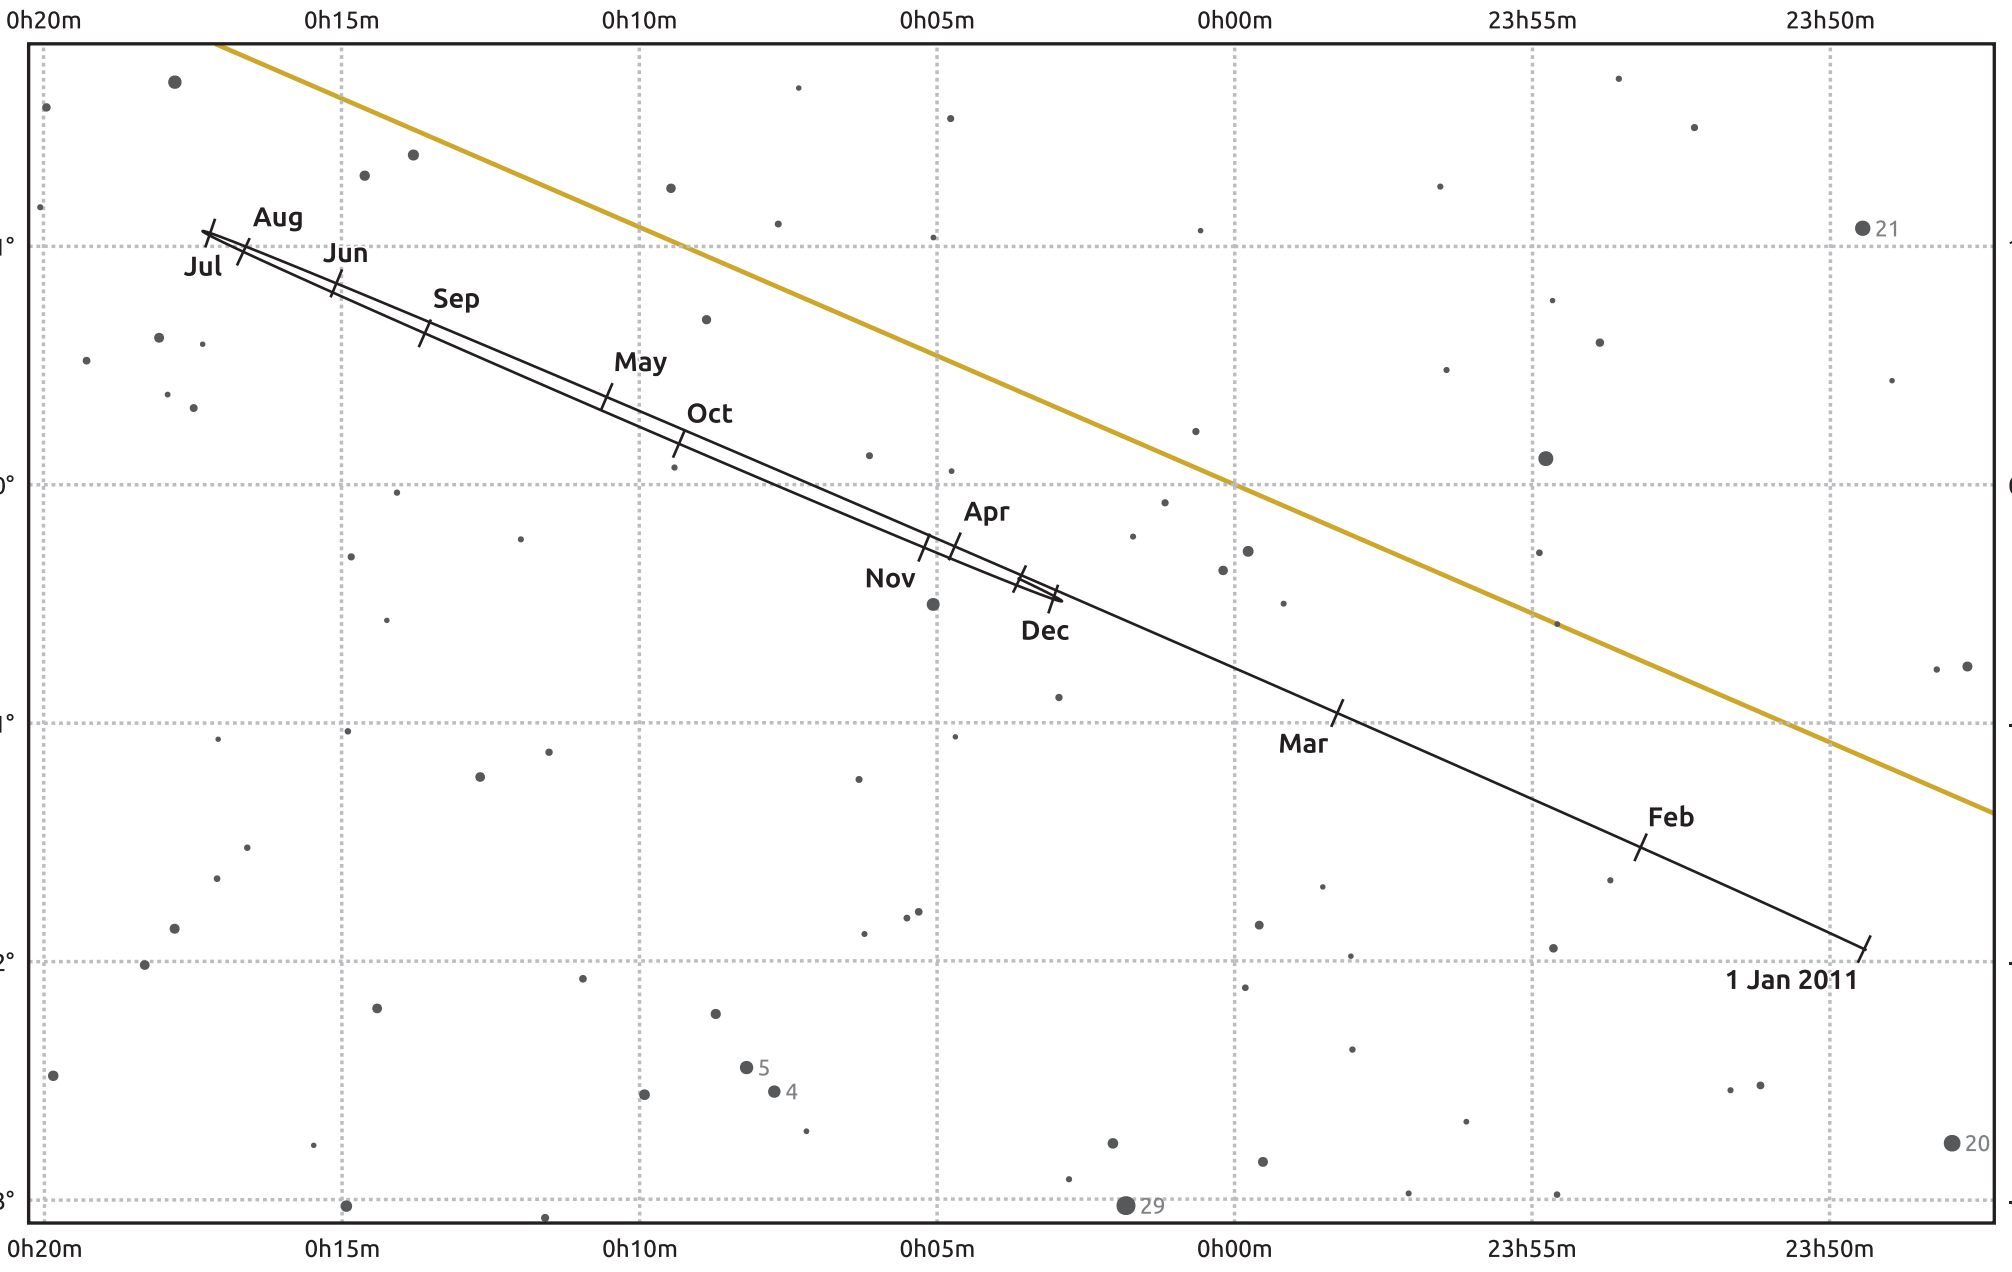

The path of Uranus in 2011

© Dominic Ford 2011–2025. Date markers placed at midnight UTC. Downloaded from <https://in-the-sky.org>

Magnitude scale: • 9.0 • 8.0 • 7.0 • 6.0 ● 5.0

— Ecliptic Plane

- Galaxy
- Bright nebula
- Open cluster
- Globular cluster
- Planetary nebula

Date	Mag	Angular size
2011 Jan 1	5.9	3.5"
2011 Apr 1	6.0	3.3"
2011 Jul 1	5.8	3.5"
2011 Oct 1	5.7	3.7"
2012 Jan 1	5.9	3.5"