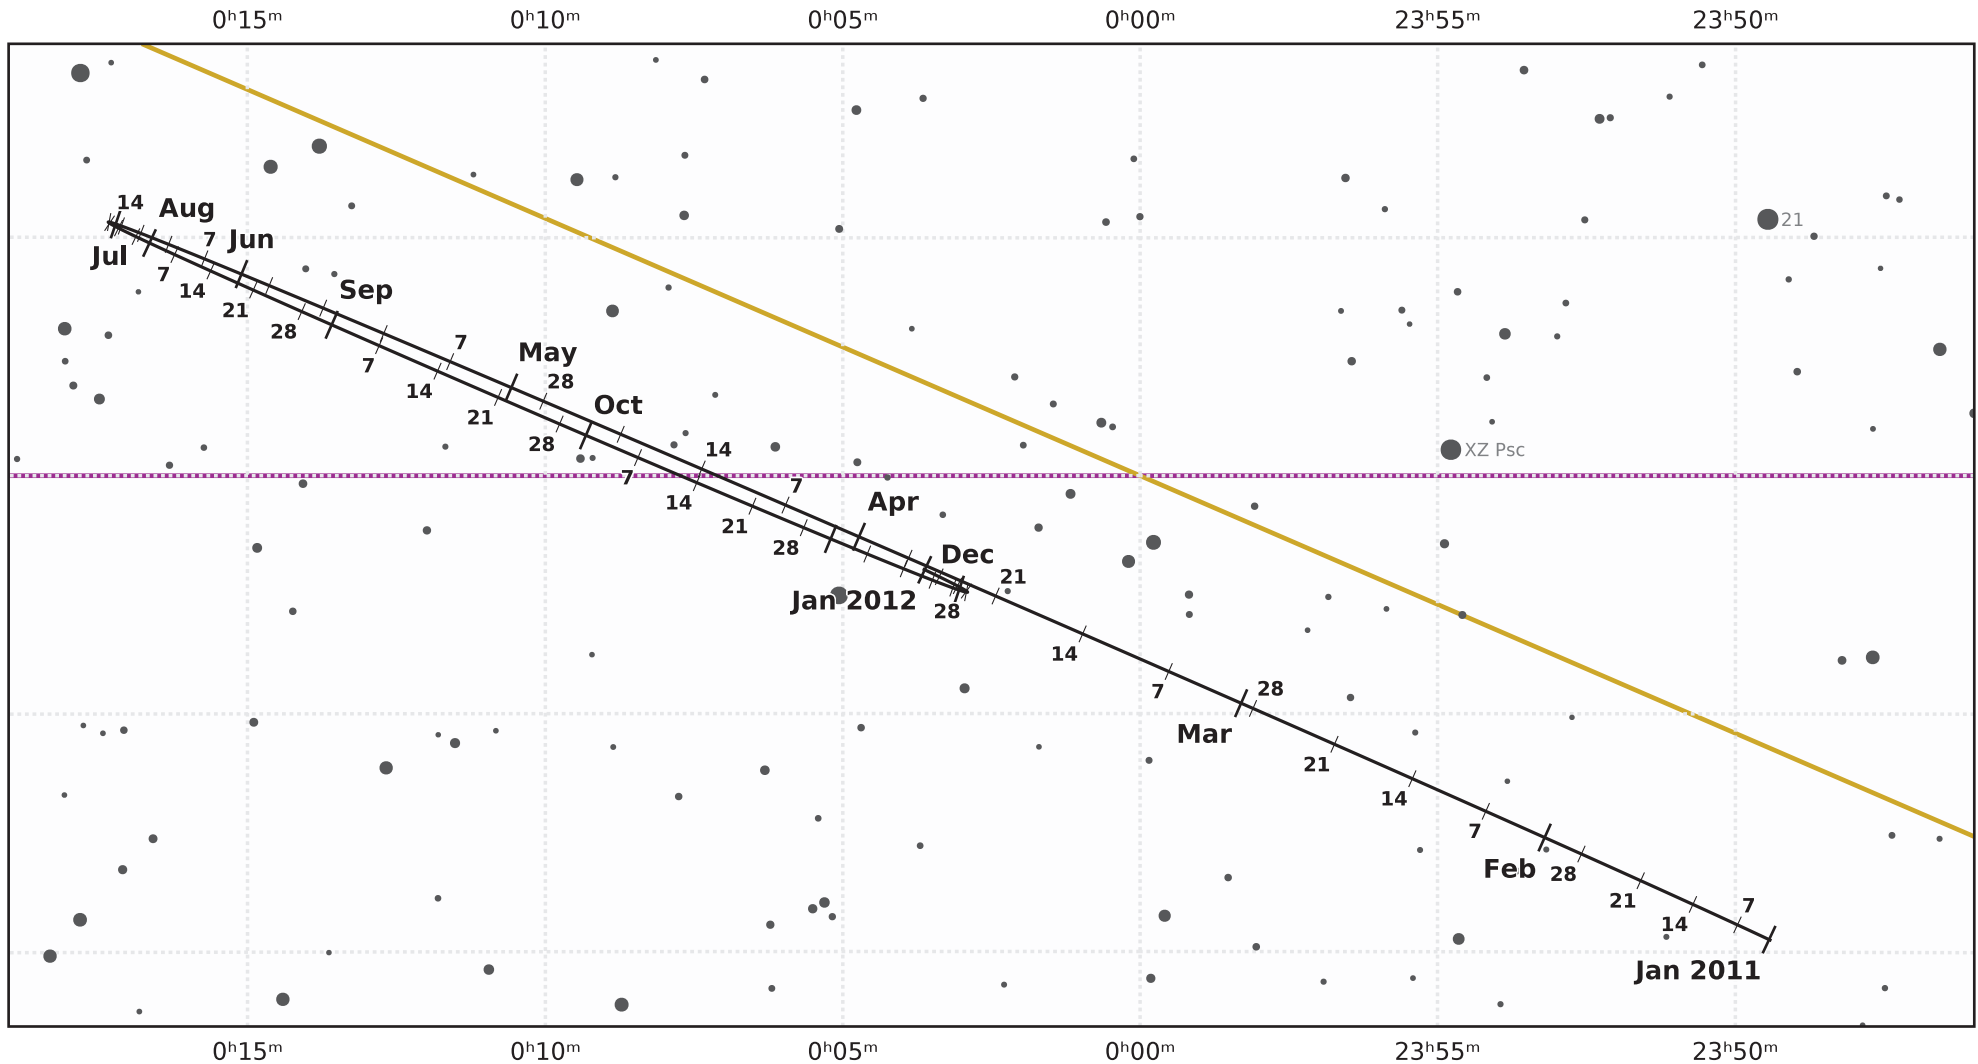

The path of Uranus in 2011

© Dominic Ford 2011–2021. Downloaded from <https://in-the-sky.org>

Magnitude scale: •10.0 •9.5 •9.0 •8.5 •8.0 •7.5 •7.0 •6.5 ●6.0 ●5.5

— The Equator

— Ecliptic Plane

— Galactic Plane