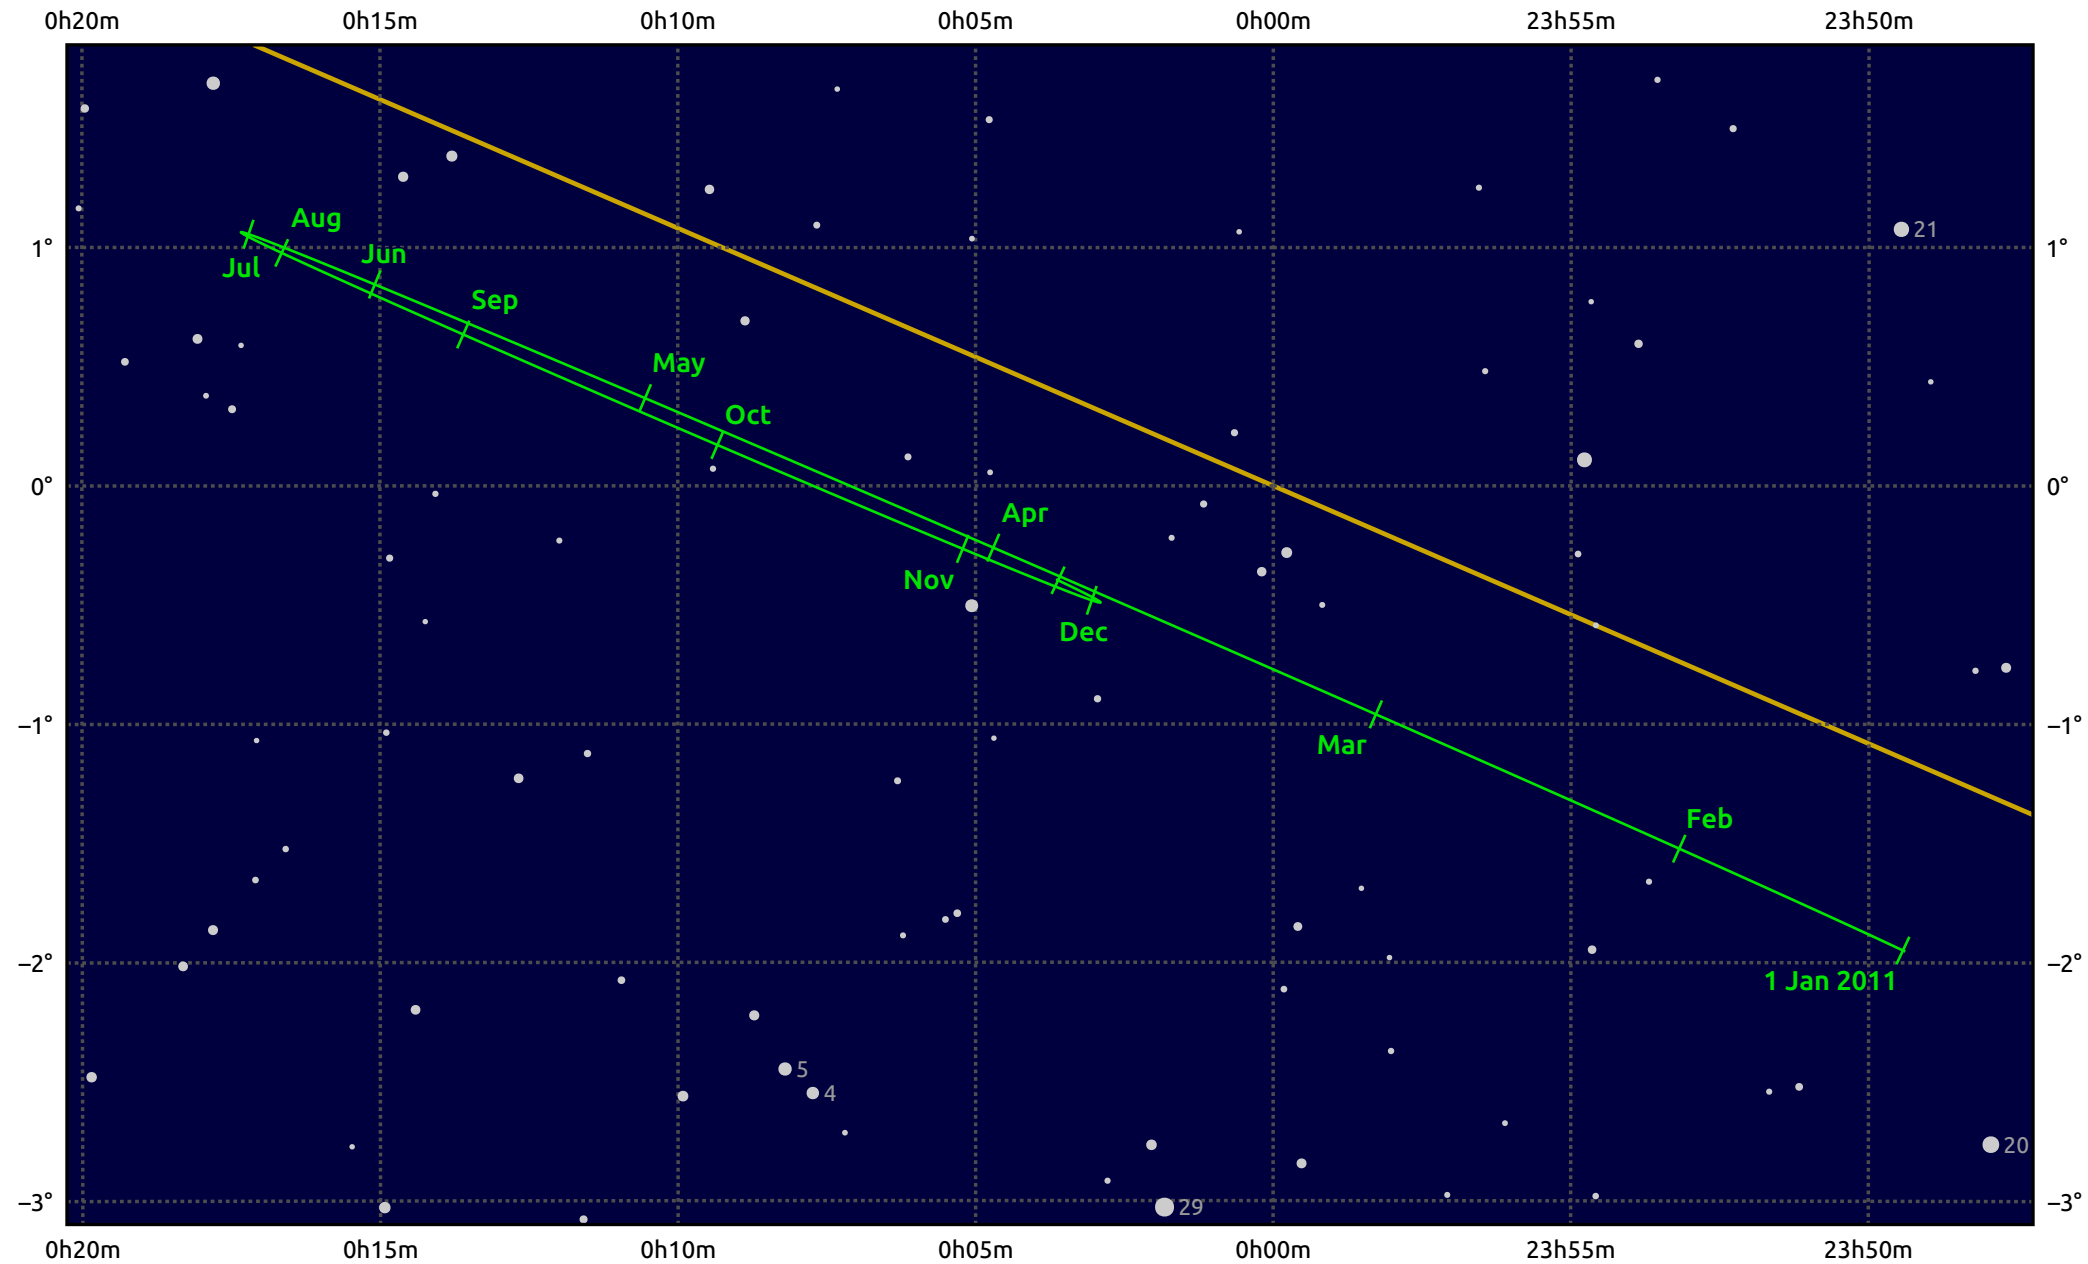

# The path of Uranus in 2011

© Dominic Ford 2011–2025. Date markers placed at midnight UTC. Downloaded from <https://in-the-sky.org>

Magnitude scale: • 9.0 • 8.0 • 7.0 • 6.0 • 5.0

— Ecliptic Plane

- Galaxy
- Bright nebula
- Open cluster
- Globular cluster
- Planetary nebula

Date	Mag	Angular size
2011 Jan 1	5.9	3.5"
2011 Apr 1	6.0	3.3"
2011 Jul 1	5.8	3.5"
2011 Oct 1	5.7	3.7"
2012 Jan 1	5.9	3.5"