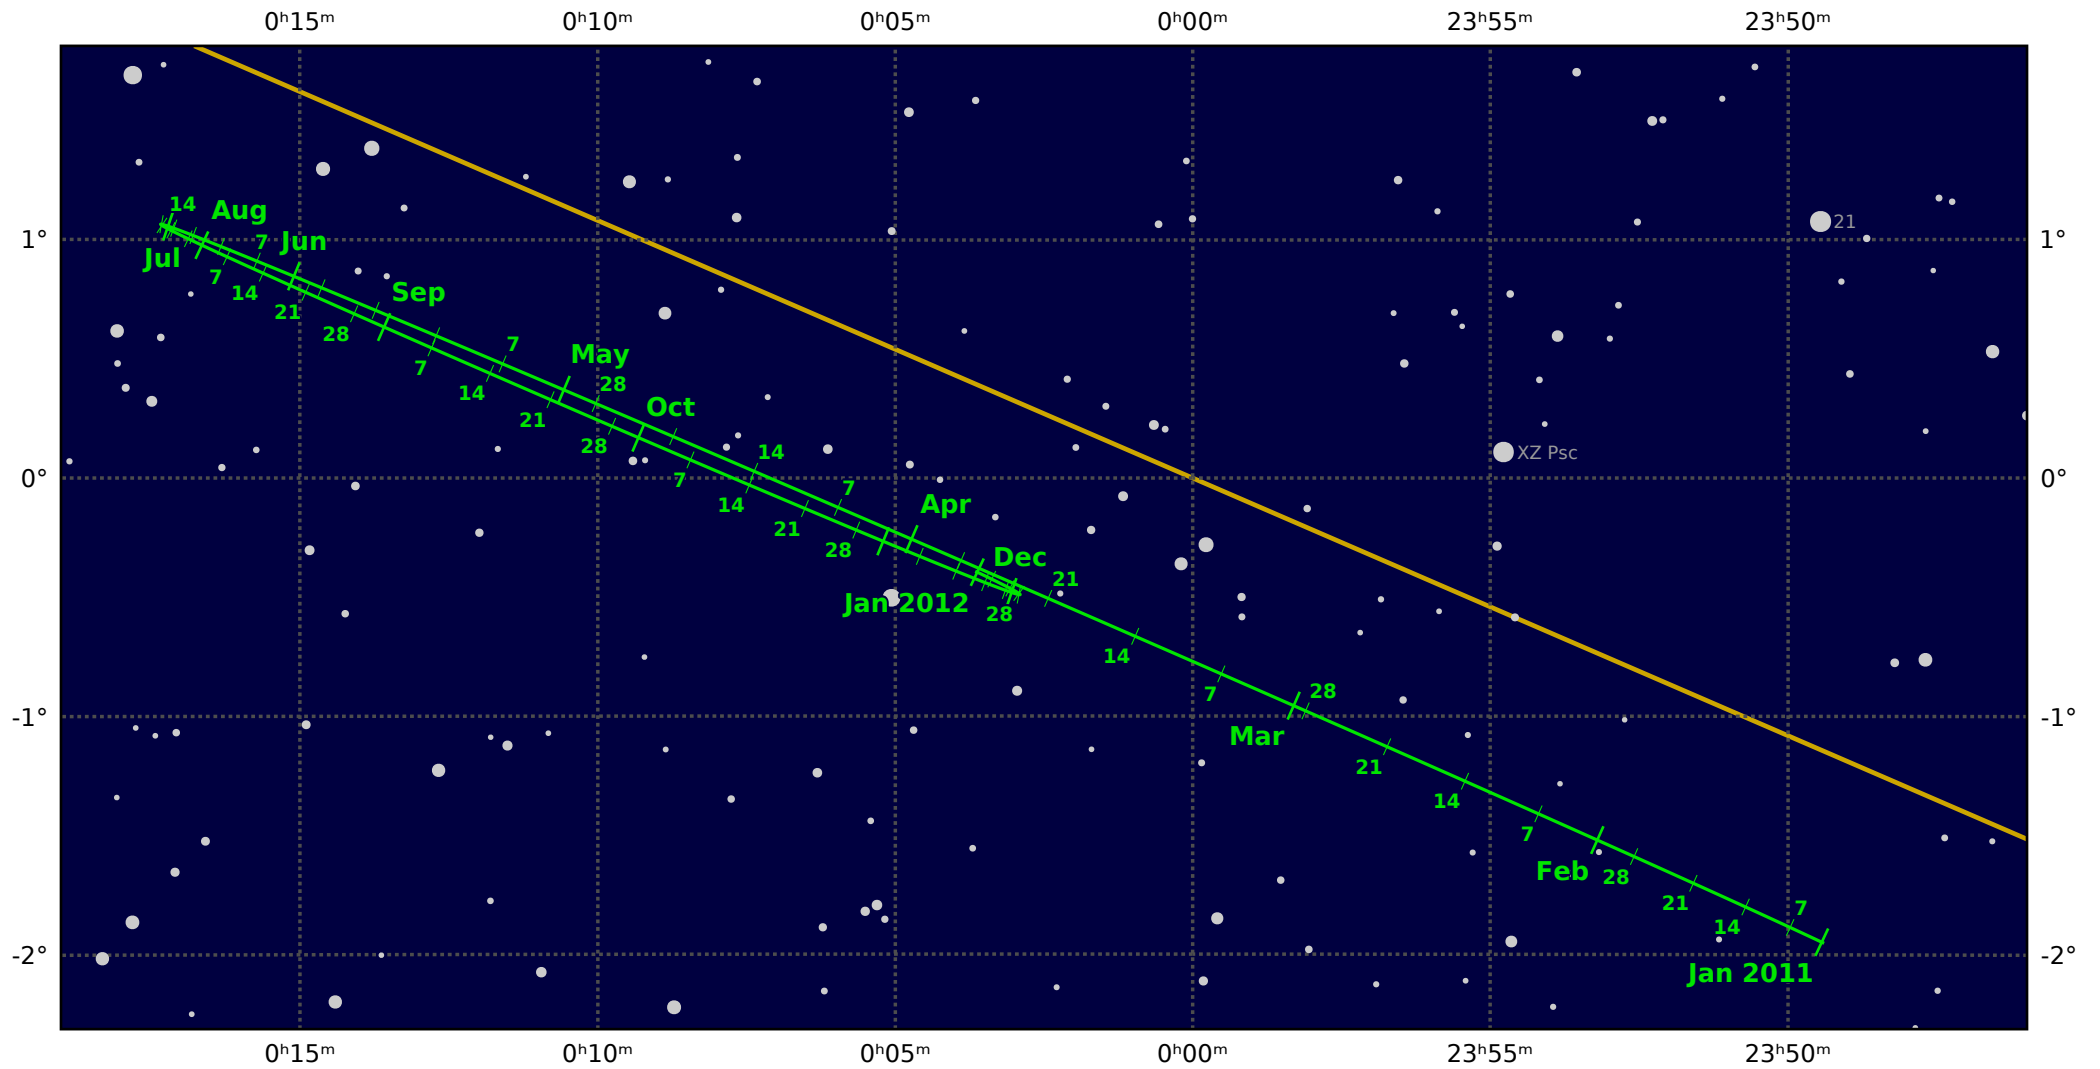

The path of Uranus in 2011

© Dominic Ford 2011–2021. Downloaded from <https://in-the-sky.org>

Magnitude scale: •10.0 •9.5 •9.0 •8.5 •8.0 •7.5 •7.0 •6.5 •6.0 •5.5

— Ecliptic Plane — Galactic Plane