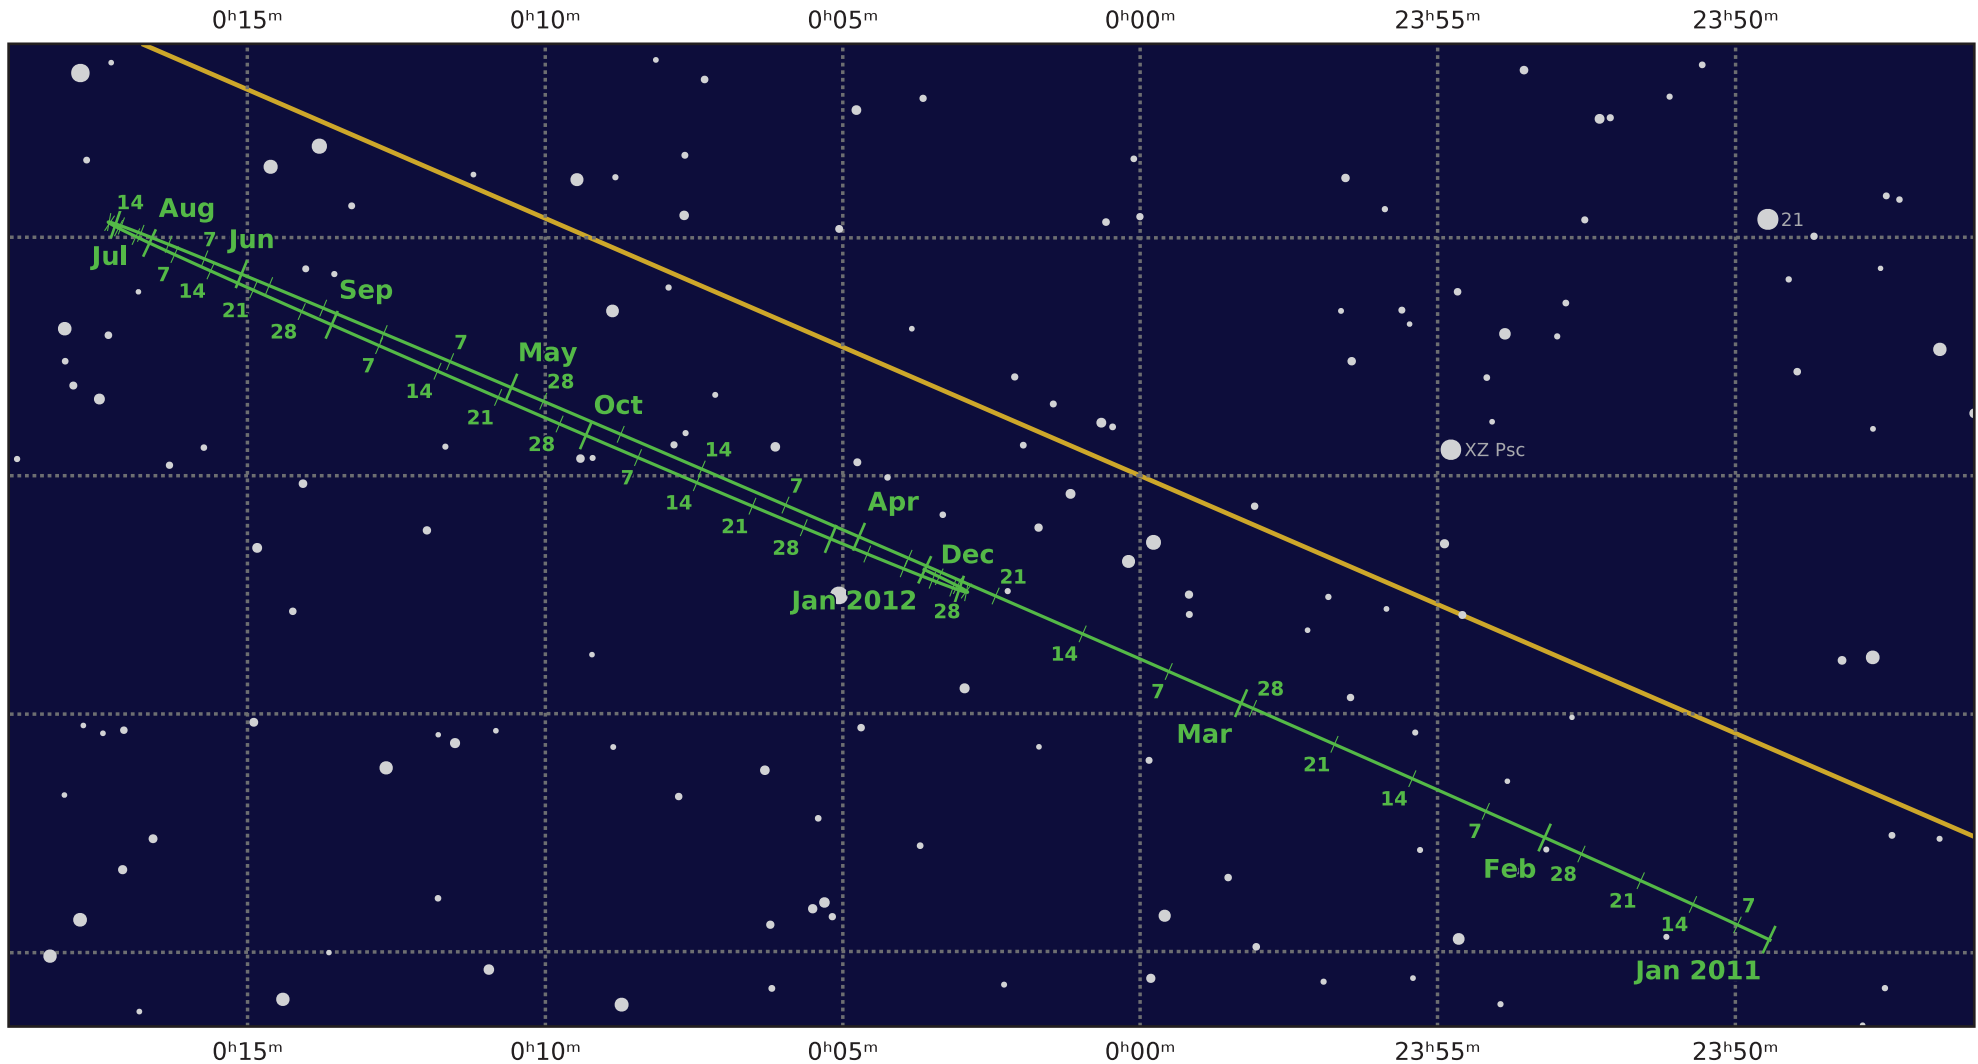

# The path of Uranus in 2011

© Dominic Ford 2011–2021. Downloaded from <https://in-the-sky.org>

Magnitude scale: •10.0 •9.5 •9.0 •8.5 •8.0 •7.5 •7.0 •6.5 •6.0 ●5.5

— Ecliptic Plane

— Galactic Plane