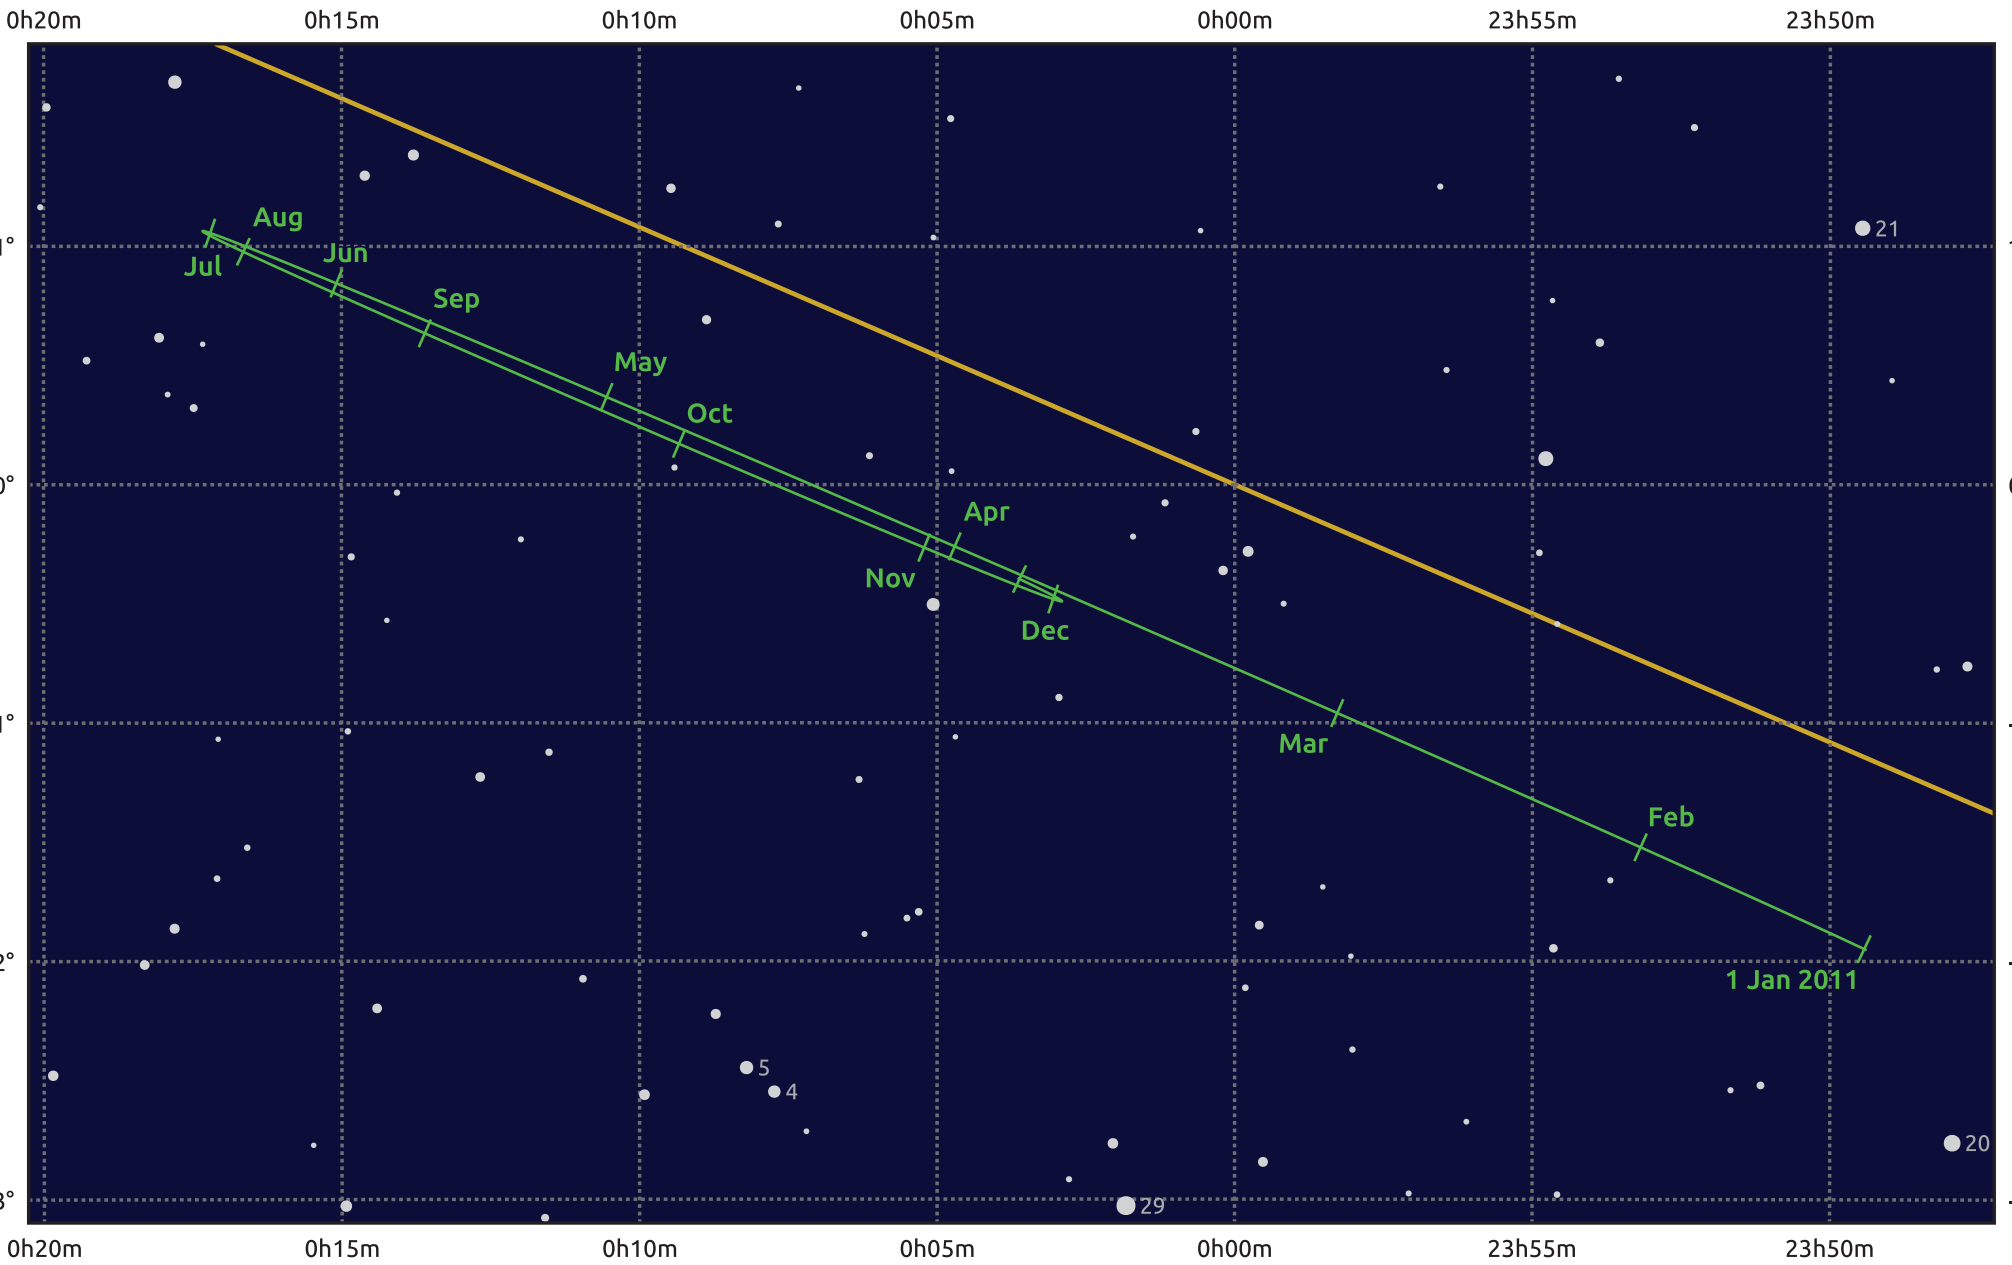

The path of Uranus in 2011

© Dominic Ford 2011–2025. Date markers placed at midnight UTC. Downloaded from <https://in-the-sky.org>

Magnitude scale: • 9.0 • 8.0 • 7.0 • 6.0 ● 5.0

— Ecliptic Plane

- Galaxy
- Bright nebula
- Open cluster
- Globular cluster
- Planetary nebula

Date	Mag	Angular size
2011 Jan 1	5.9	3.5"
2011 Apr 1	6.0	3.3"
2011 Jul 1	5.8	3.5"
2011 Oct 1	5.7	3.7"
2012 Jan 1	5.9	3.5"