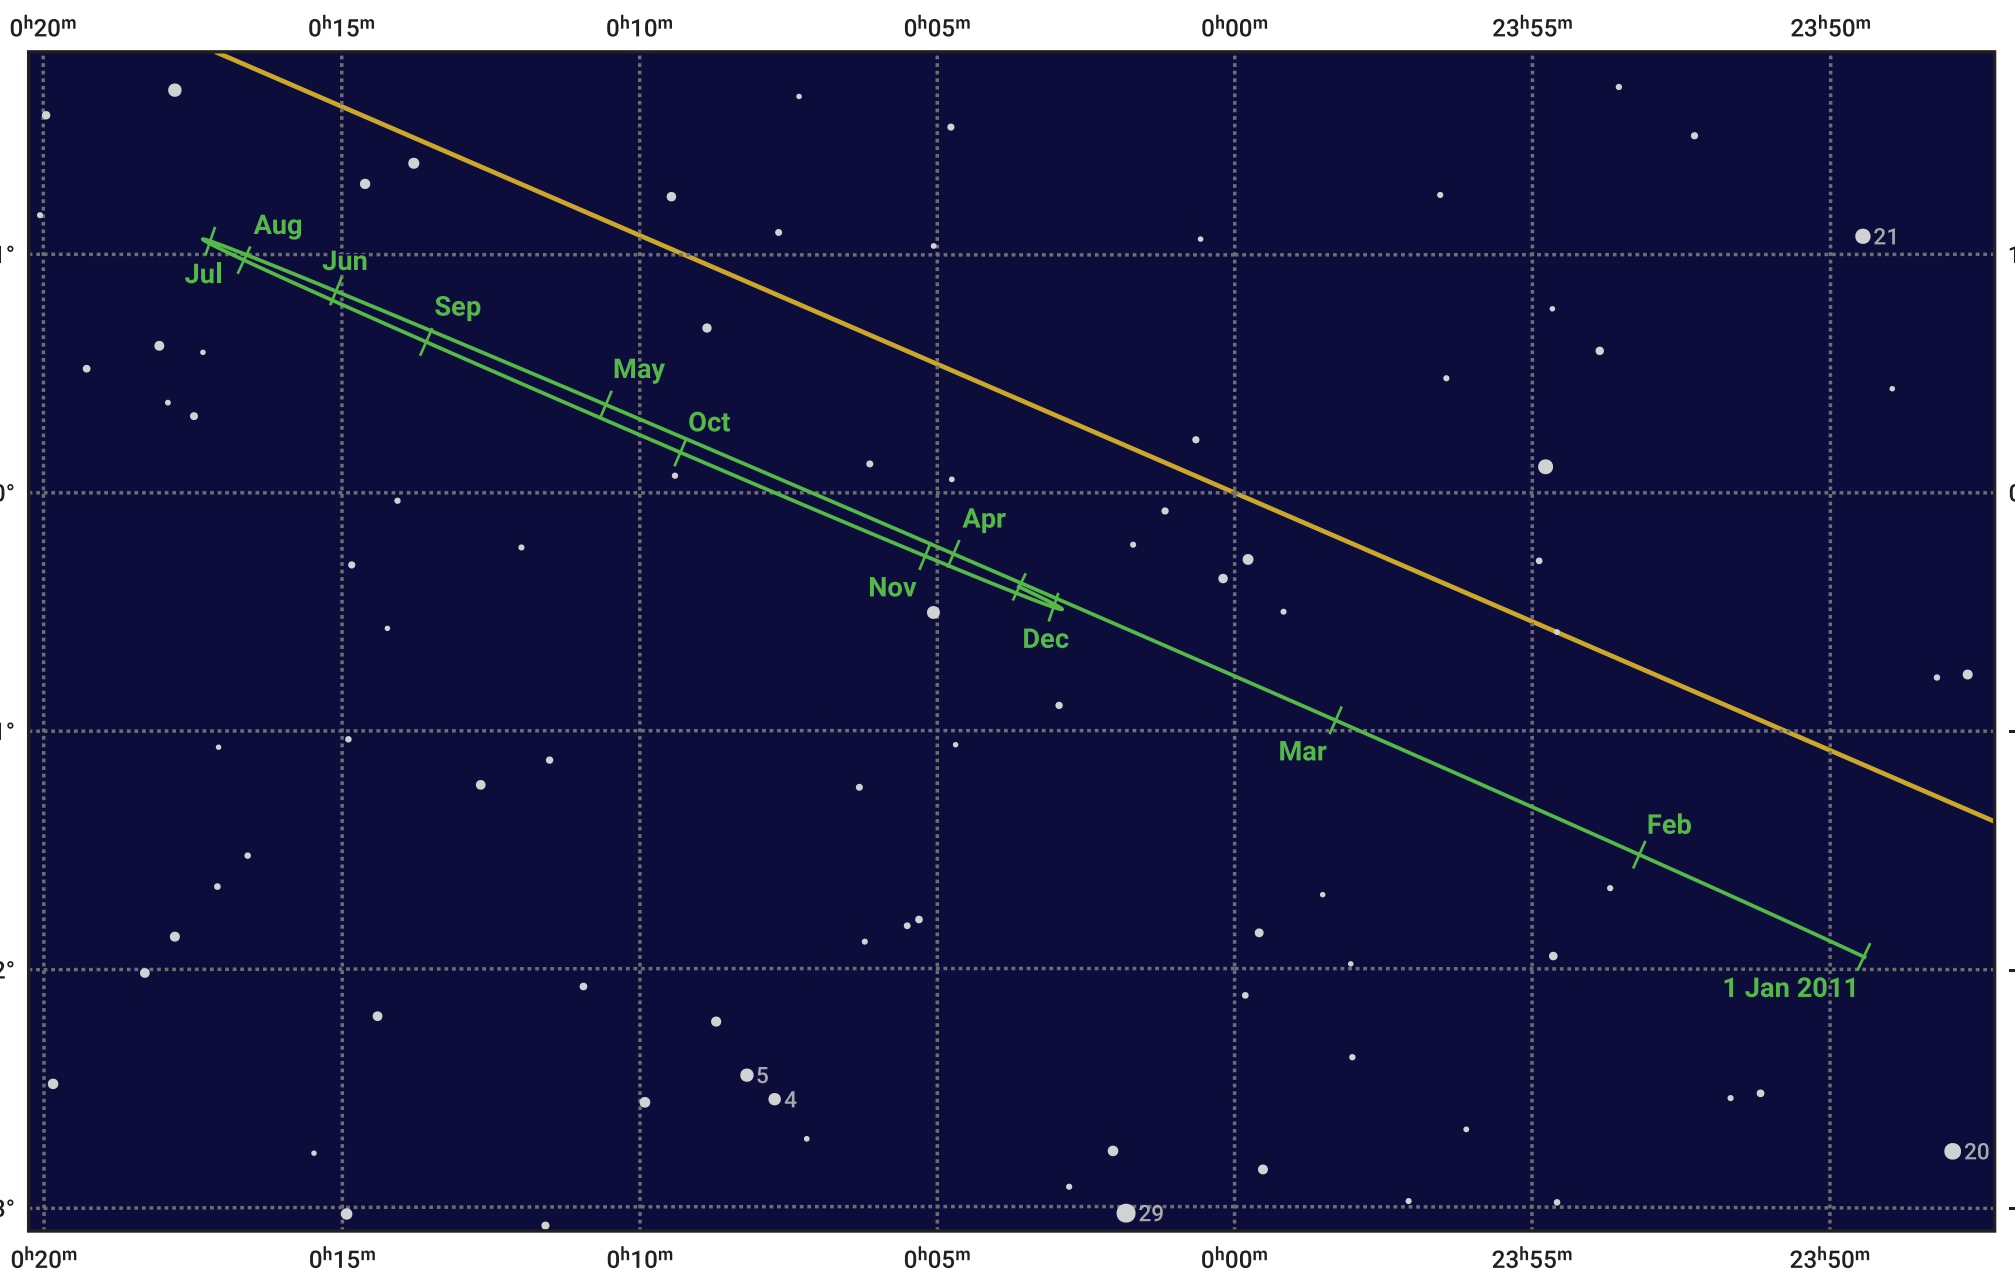

The path of Uranus in 2011

© Dominic Ford 2011–2023. Date markers placed at midnight UTC. Downloaded from <https://in-the-sky.org>

Magnitude scale: • 9.0 • 8.0 • 7.0 • 6.0 ● 5.0

— Ecliptic Plane

- ◌ Galaxy
- Bright nebula
- Open cluster
- ⊕ Globular cluster

Date	Mag	Angular size
2011 Jan 1	5.9	3.5"
2011 Apr 1	6.0	3.3"
2011 Jul 1	5.8	3.5"
2011 Oct 1	5.7	3.7"
2012 Jan 1	5.9	3.5"