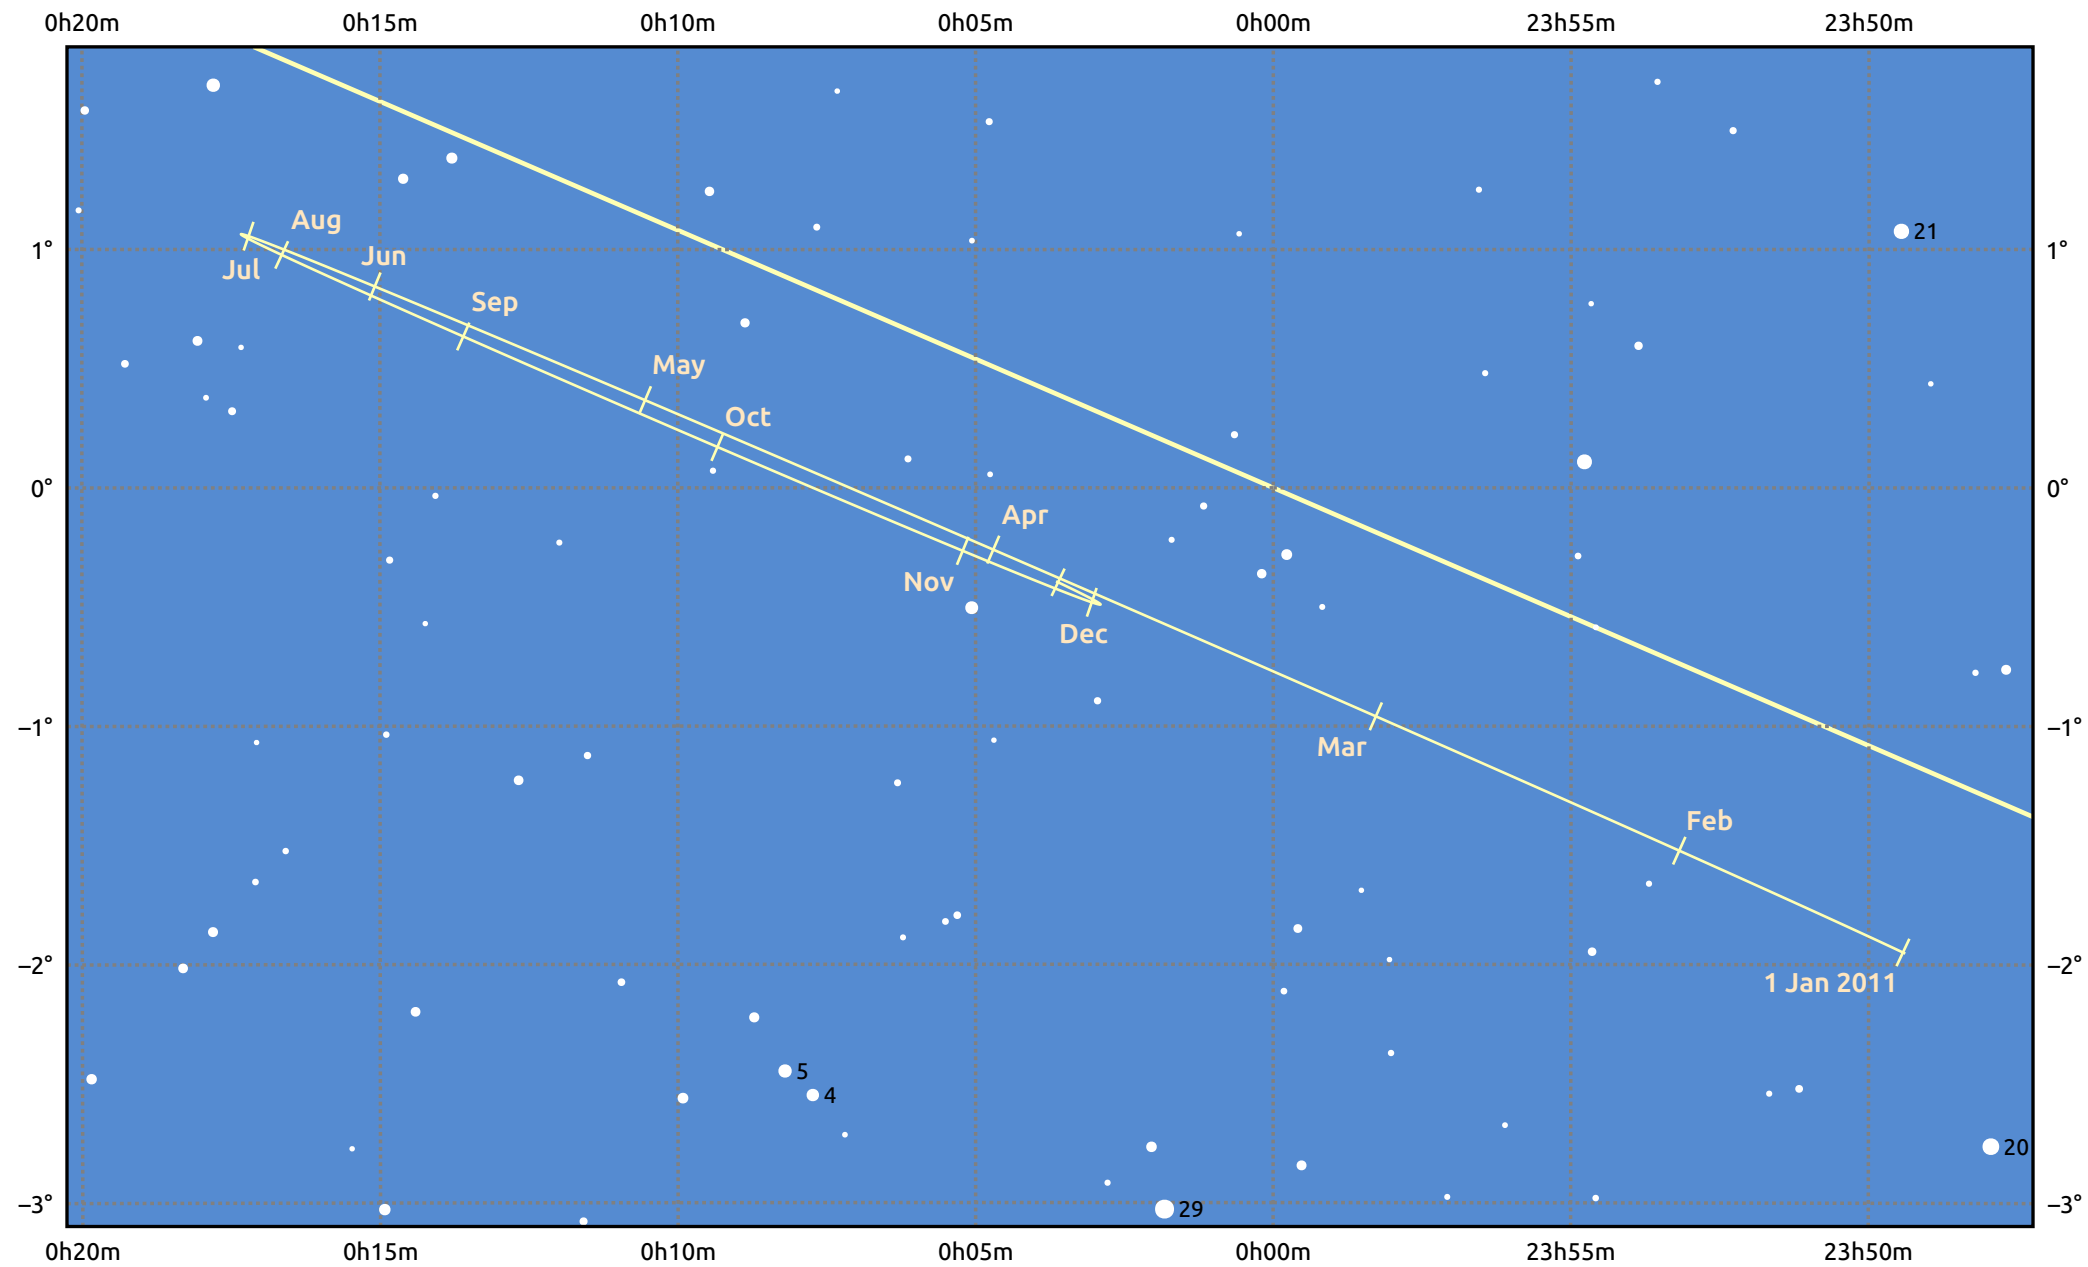

The path of Uranus in 2011

© Dominic Ford 2011–2025. Date markers placed at midnight UTC. Downloaded from <https://in-the-sky.org>

Magnitude scale: • 9.0 • 8.0 • 7.0 • 6.0 ● 5.0

— Ecliptic Plane

- Galaxy
- Bright nebula
- Open cluster
- Globular cluster
- Planetary nebula

Date	Mag	Angular size
2011 Jan 1	5.9	3.5"
2011 Apr 1	6.0	3.3"
2011 Jul 1	5.8	3.5"
2011 Oct 1	5.7	3.7"
2012 Jan 1	5.9	3.5"