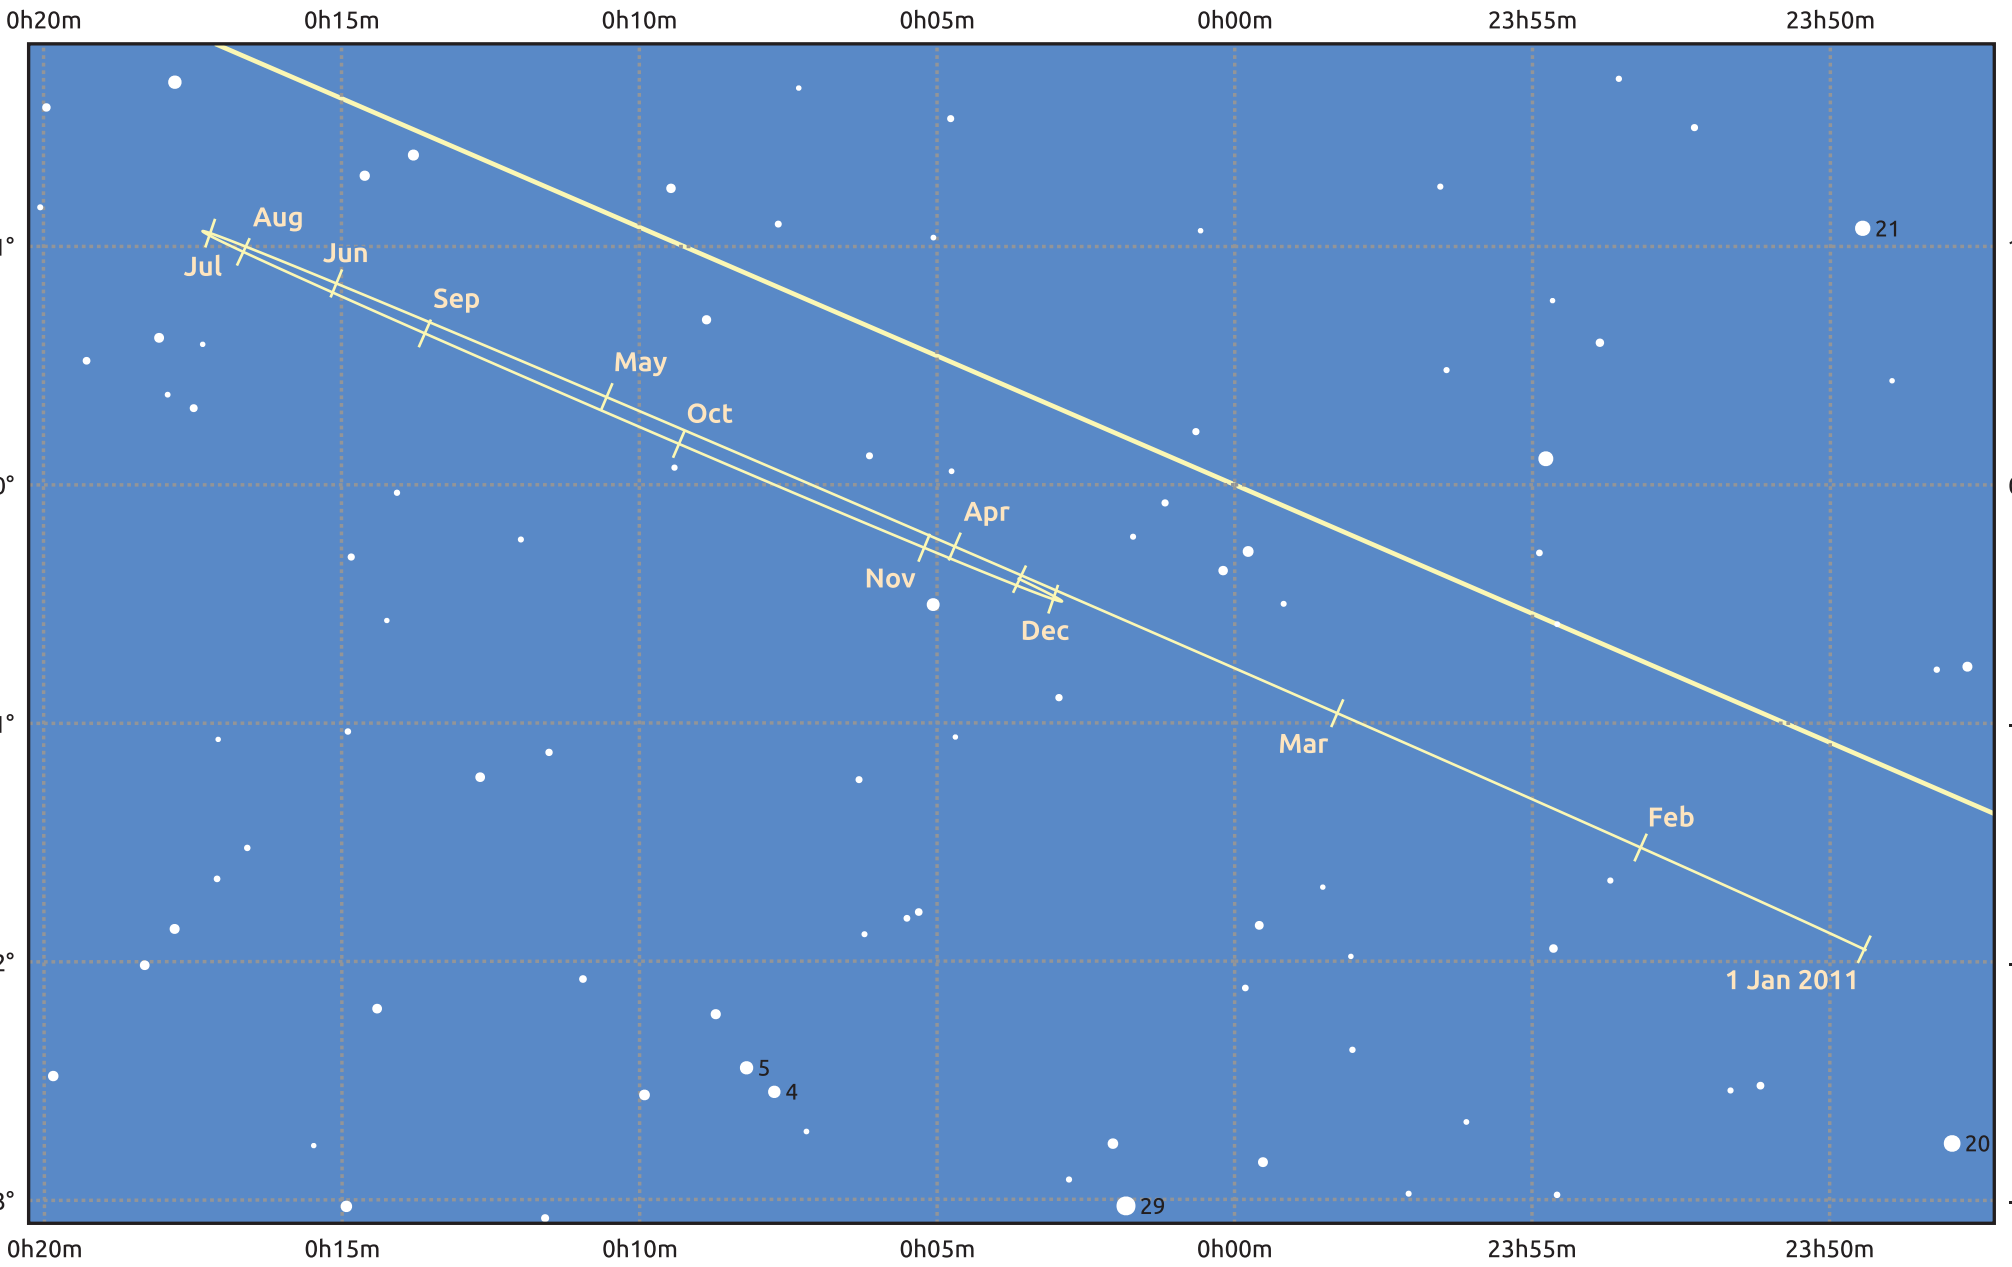

# The path of Uranus in 2011

© Dominic Ford 2011–2025. Date markers placed at midnight UTC. Downloaded from <https://in-the-sky.org>

Magnitude scale: • 9.0 • 8.0 • 7.0 • 6.0 ● 5.0

— Ecliptic Plane

- Galaxy
- Bright nebula
- Open cluster
- Globular cluster
- ◆ Planetary nebula

| Date       | Mag | Angular size |
|------------|-----|--------------|
| 2011 Jan 1 | 5.9 | 3.5"         |
| 2011 Apr 1 | 6.0 | 3.3"         |
| 2011 Jul 1 | 5.8 | 3.5"         |
| 2011 Oct 1 | 5.7 | 3.7"         |
| 2012 Jan 1 | 5.9 | 3.5"         |