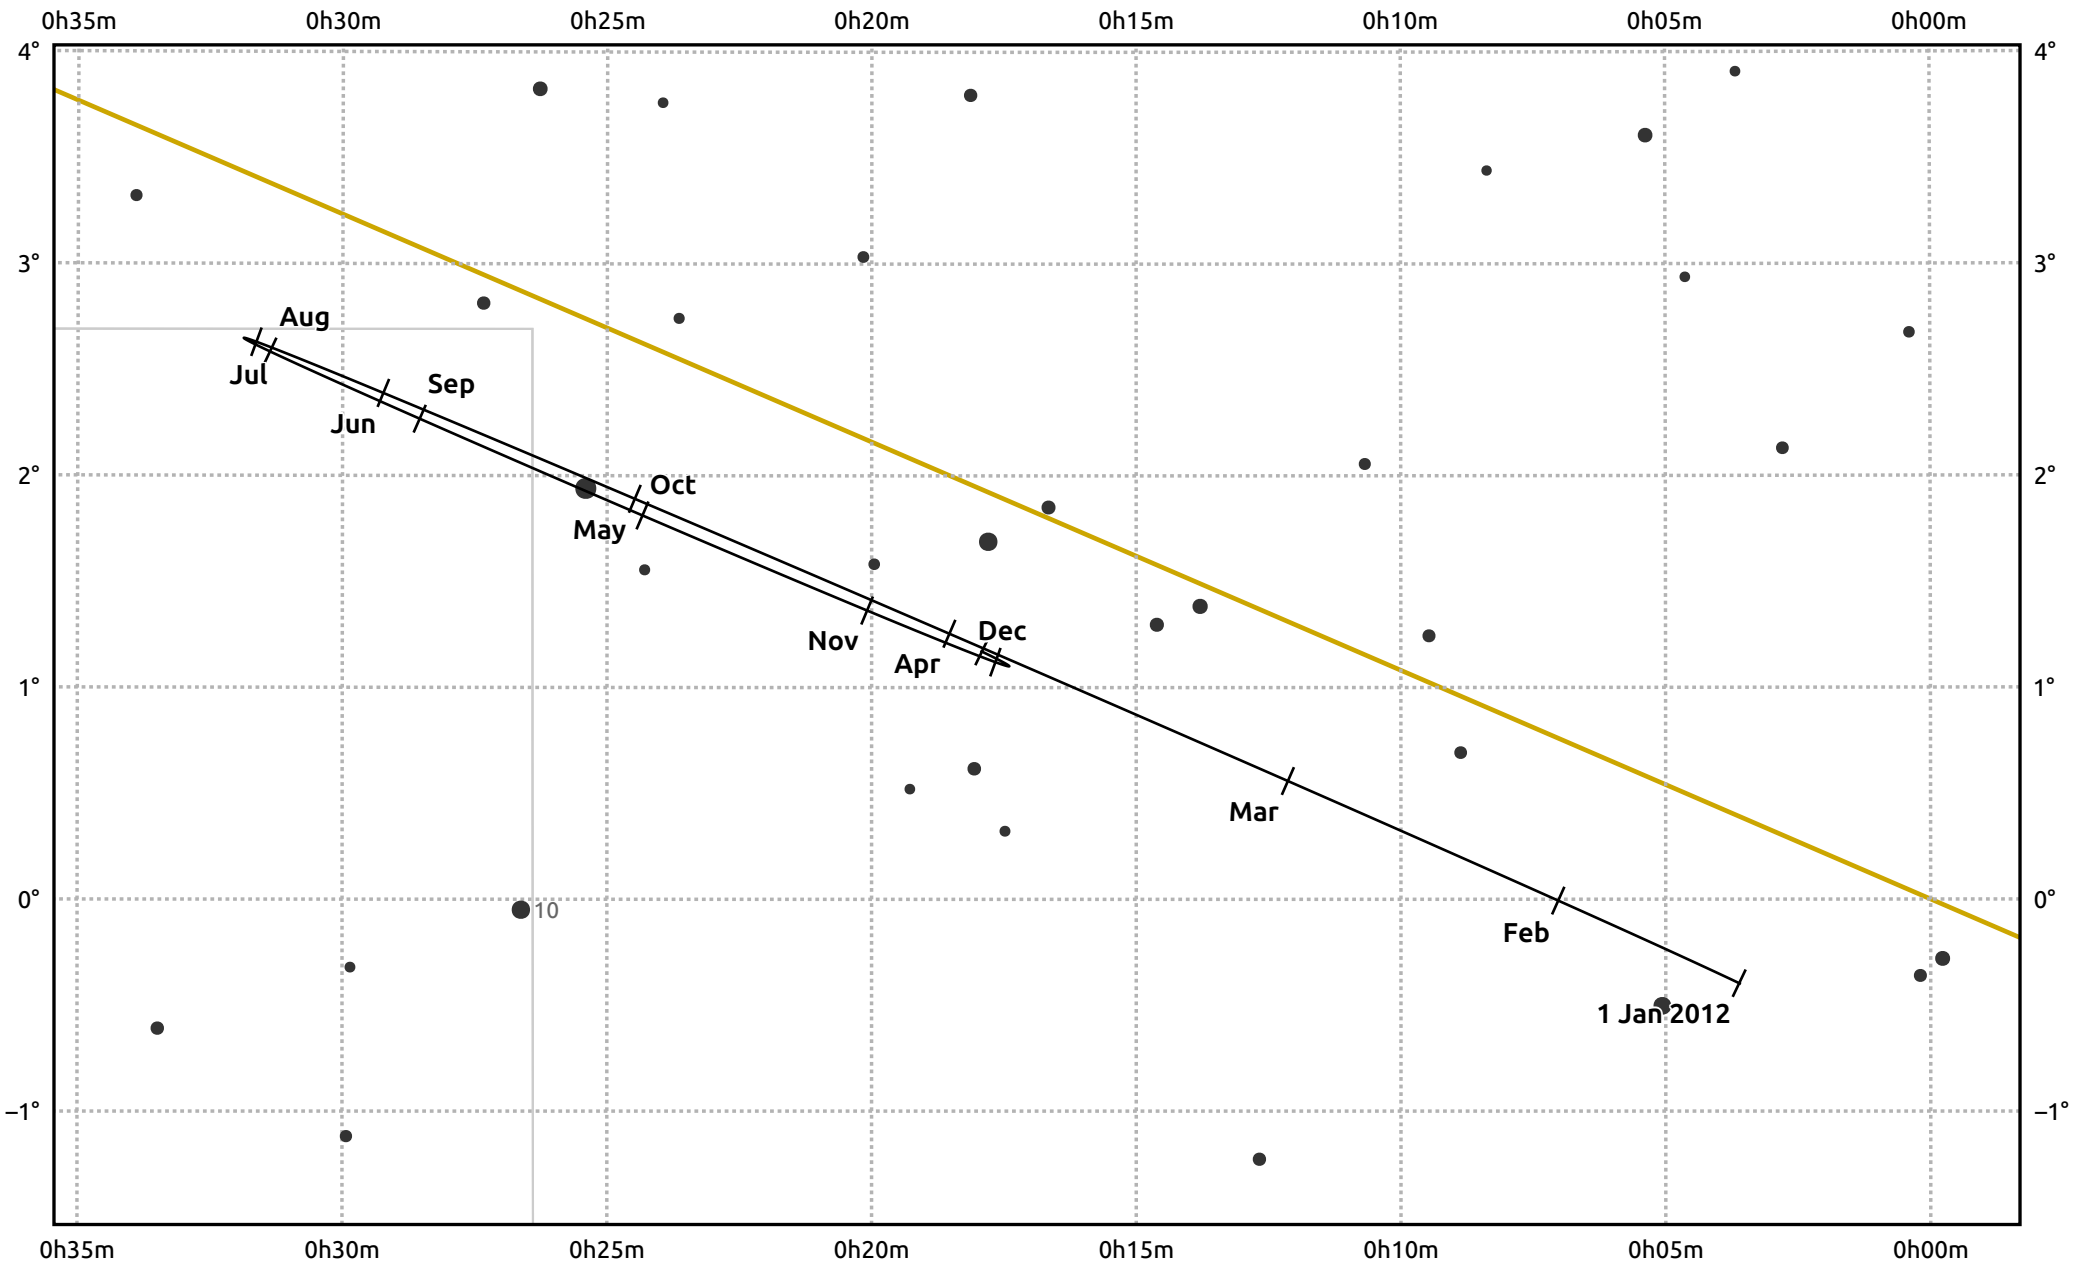

The path of Uranus in 2012

© Dominic Ford 2011–2025. Date markers placed at midnight UTC. Downloaded from <https://in-the-sky.org>

Magnitude scale: ● 8.0 ● 7.0 ● 6.0 ● 5.0

— Ecliptic Plane

● Galaxy
 ■ Bright nebula
 ● Open cluster
 ⊕ Globular cluster
 + Planetary nebula

Date	Mag	Angular size
2012 Jan 1	5.9	3.5"
2012 Apr 1	6.0	3.3"
2012 Jul 1	5.8	3.5"
2012 Oct 1	5.7	3.7"
2013 Jan 1	5.9	3.5"