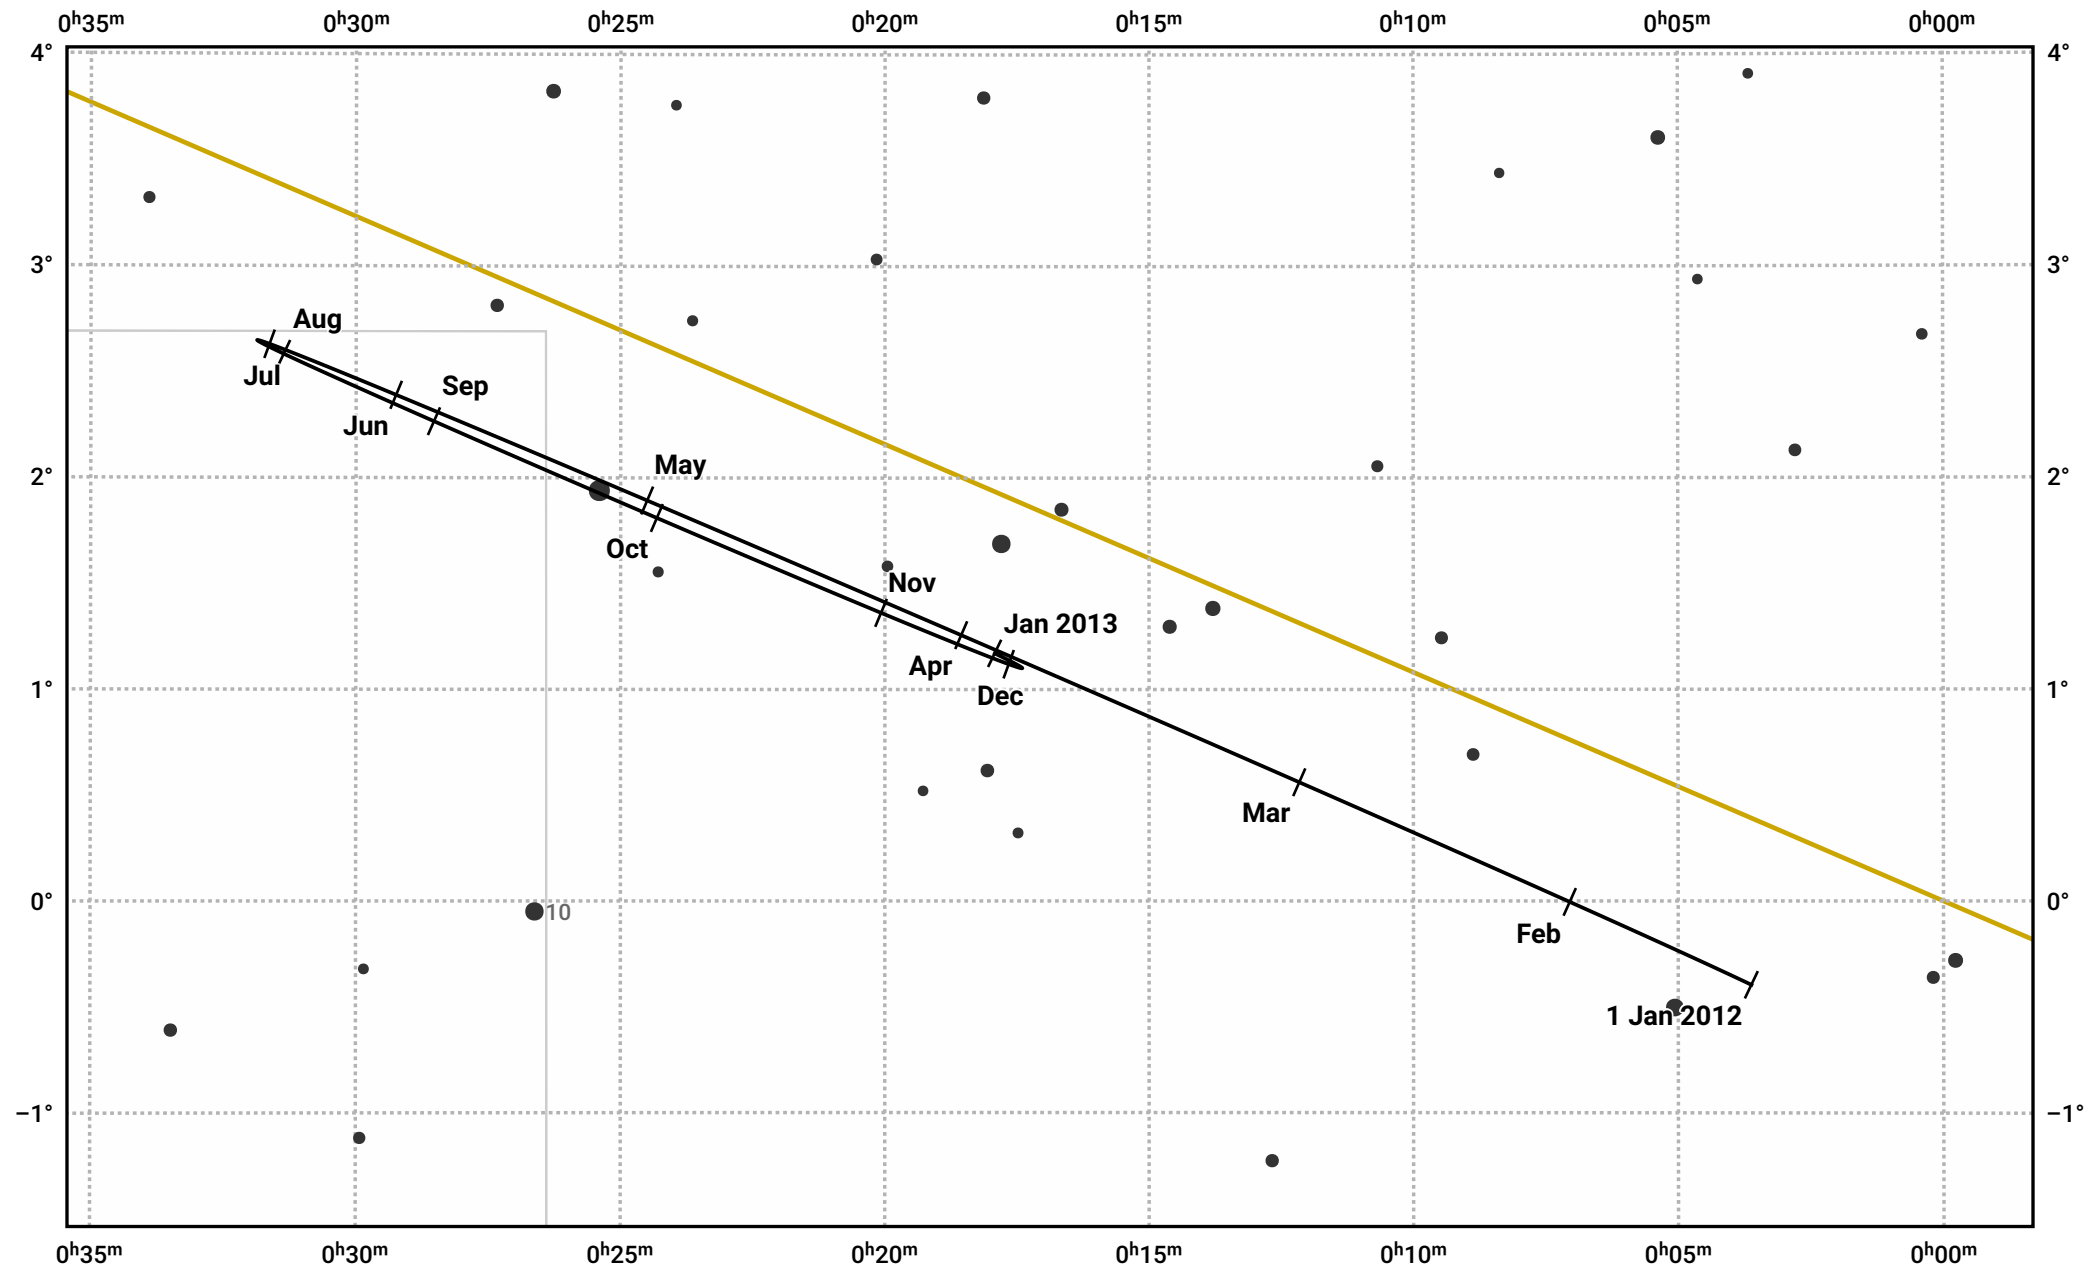

The path of Uranus in 2012

© Dominic Ford 2011–2023. Date markers placed at midnight UTC. Downloaded from <https://in-the-sky.org>

Magnitude scale: ● 8.0 ● 7.0 ● 6.0 ● 5.0

— Ecliptic Plane

- Galaxy
- Bright nebula
- Open cluster
- ⊕ Globular cluster

Date	Mag	Angular size
2012 Jan 1	5.9	3.5"
2012 Apr 1	6.0	3.3"
2012 Jul 1	5.8	3.5"
2012 Oct 1	5.7	3.7"
2013 Jan 1	5.9	3.5"