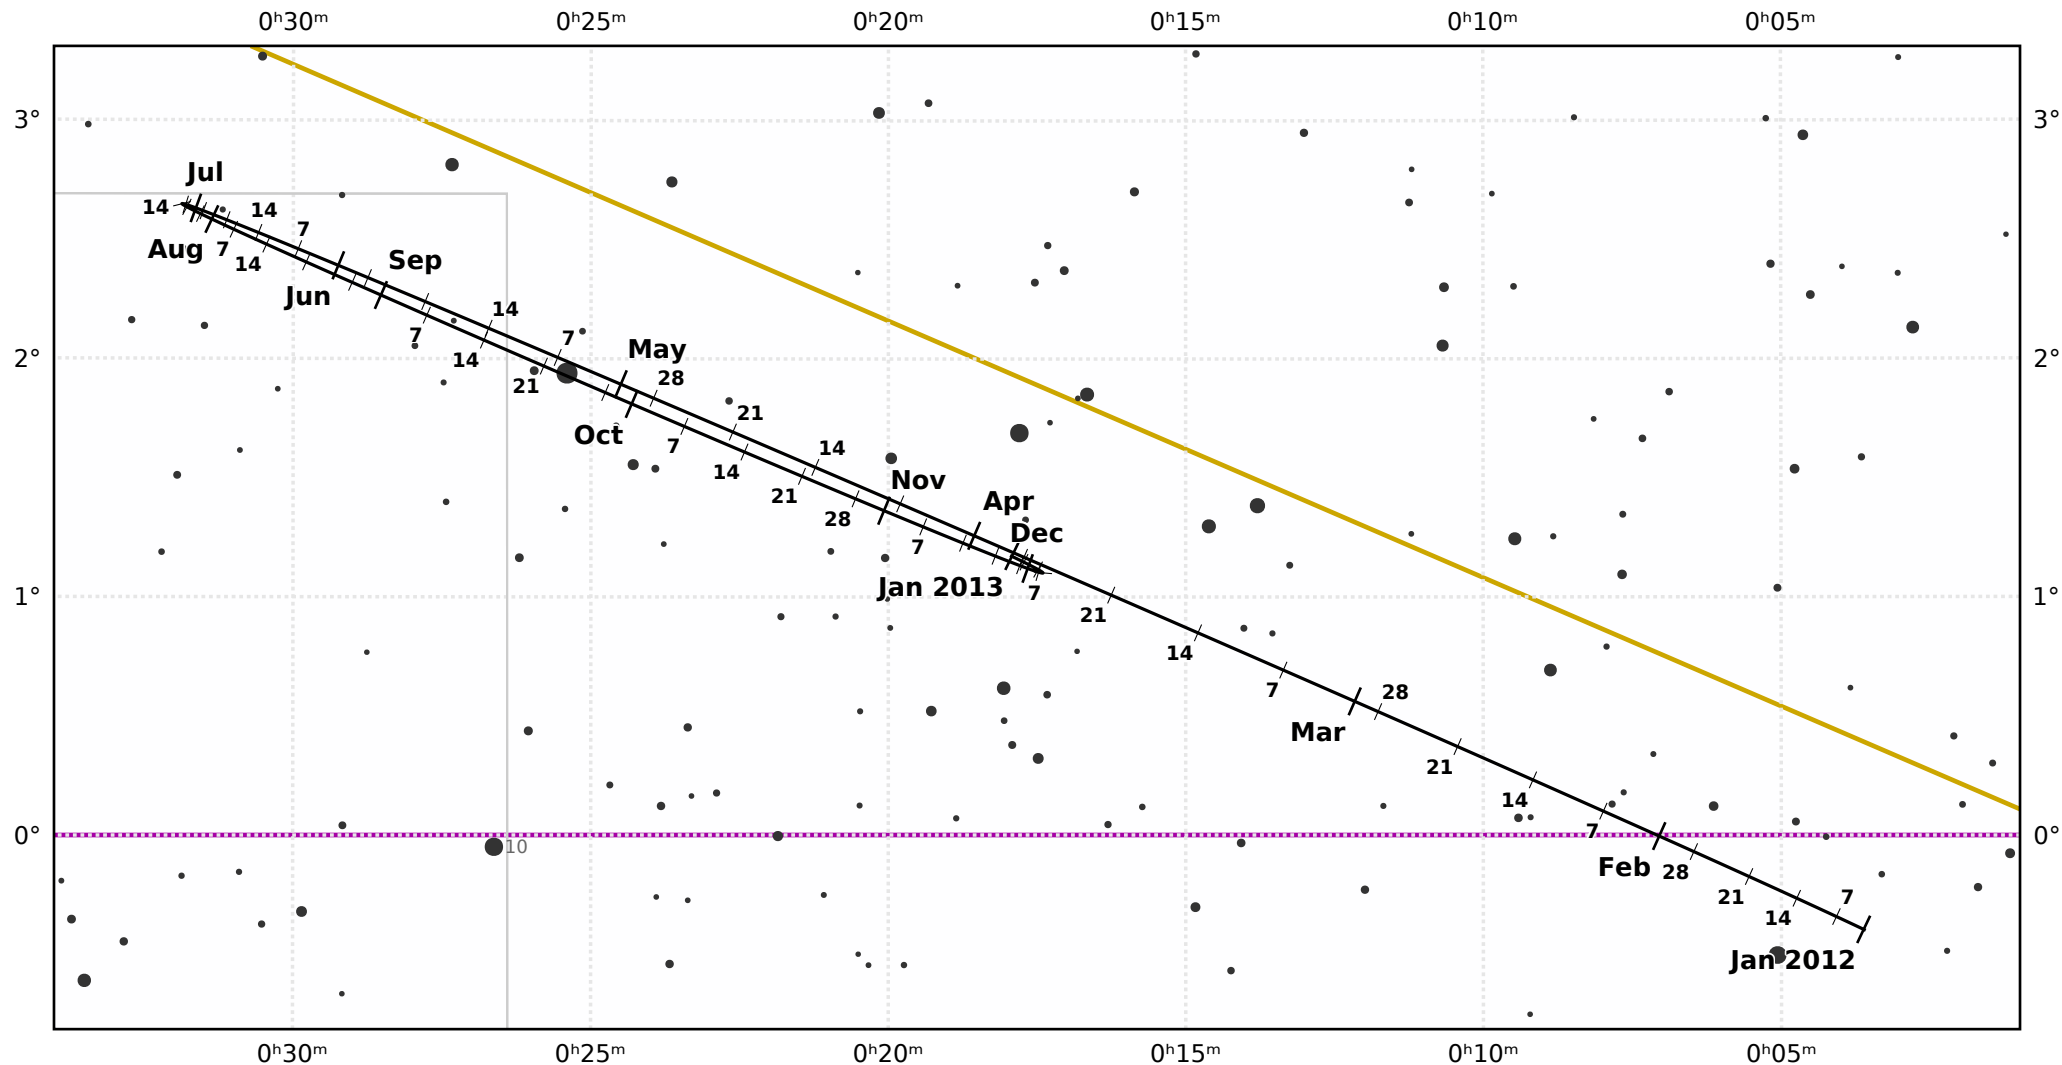

The path of Uranus in 2012

© Dominic Ford 2011-2021. Downloaded from <https://in-the-sky.org>

Magnitude scale: •10.0 •9.5 •9.0 •8.5 •8.0 •7.5 •7.0 •6.5 ●6.0 ●5.5

— The Equator

— Ecliptic Plane

— Galactic Plane