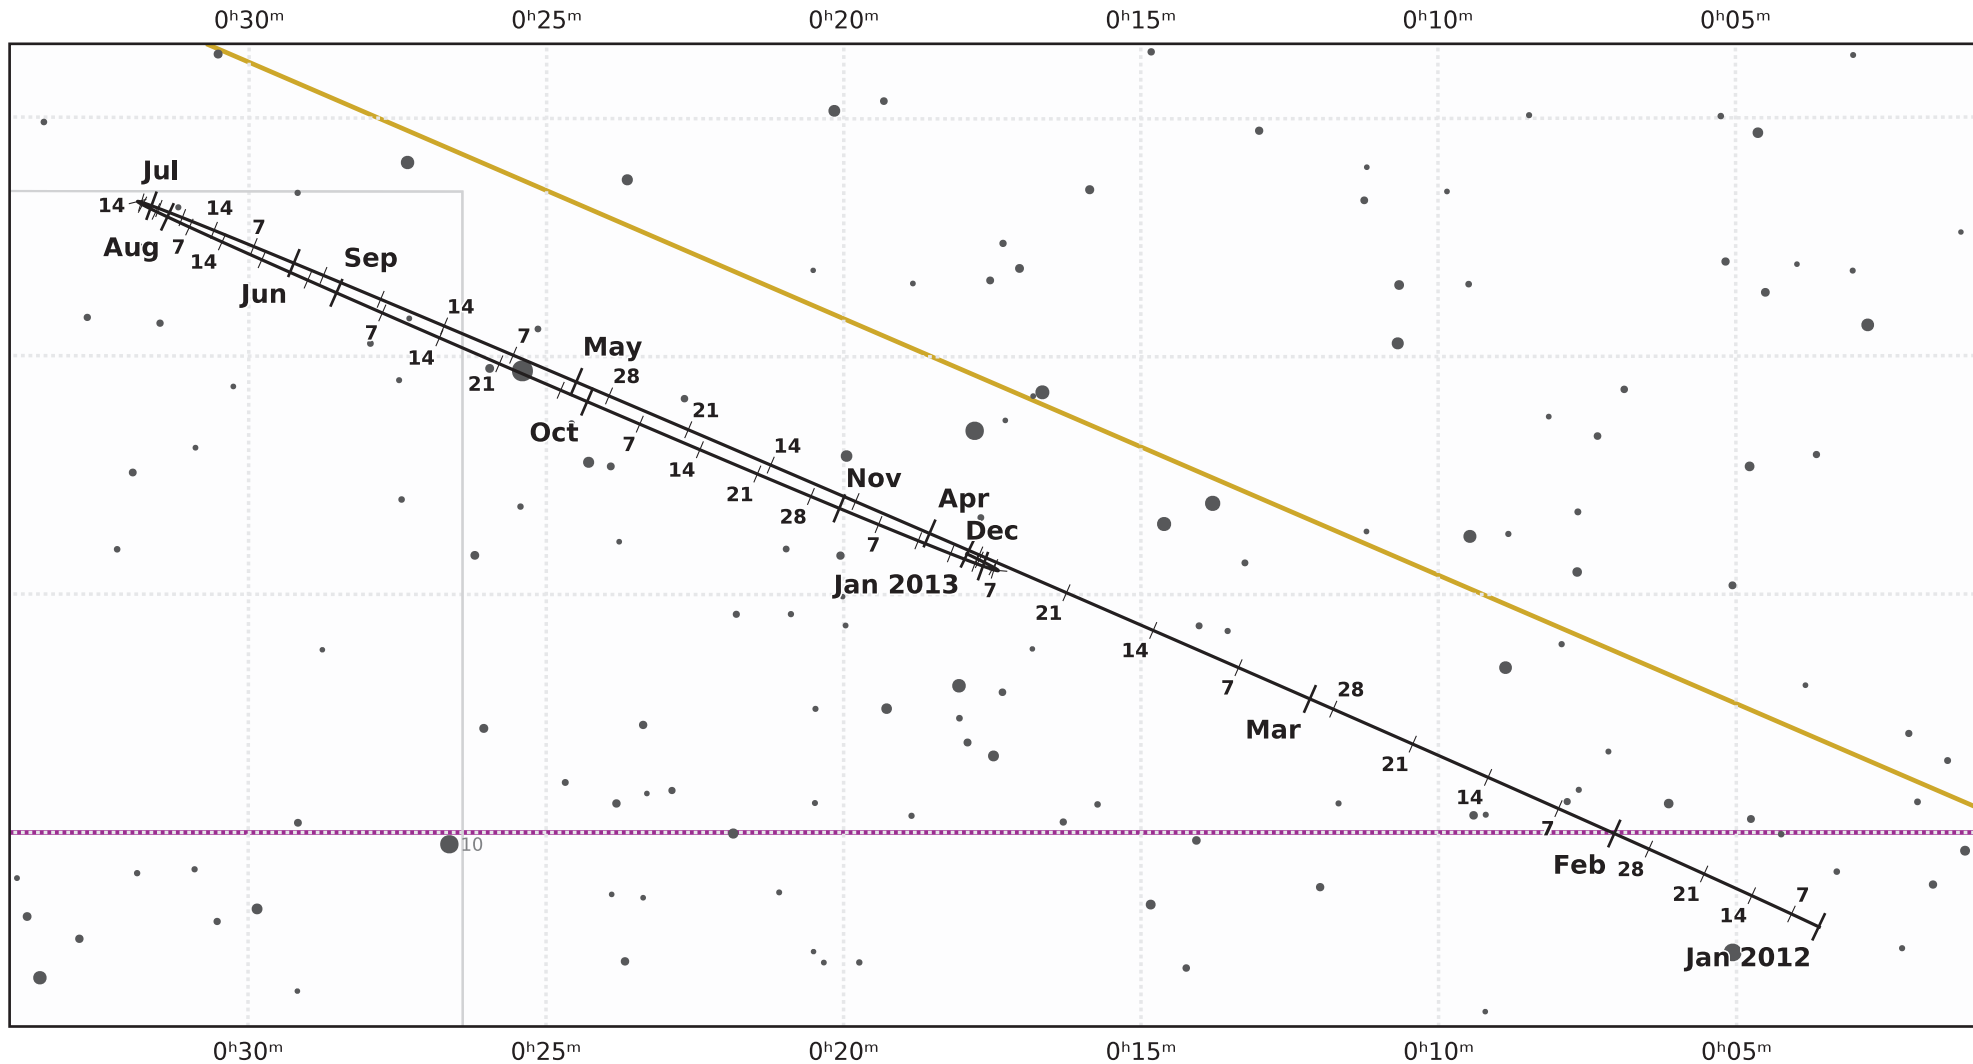

# The path of Uranus in 2012

© Dominic Ford 2011–2021. Downloaded from <https://in-the-sky.org>

Magnitude scale: •10.0 •9.5 •9.0 •8.5 •8.0 •7.5 •7.0 •6.5 •6.0 ●5.5

— The Equator

— Ecliptic Plane

— Galactic Plane