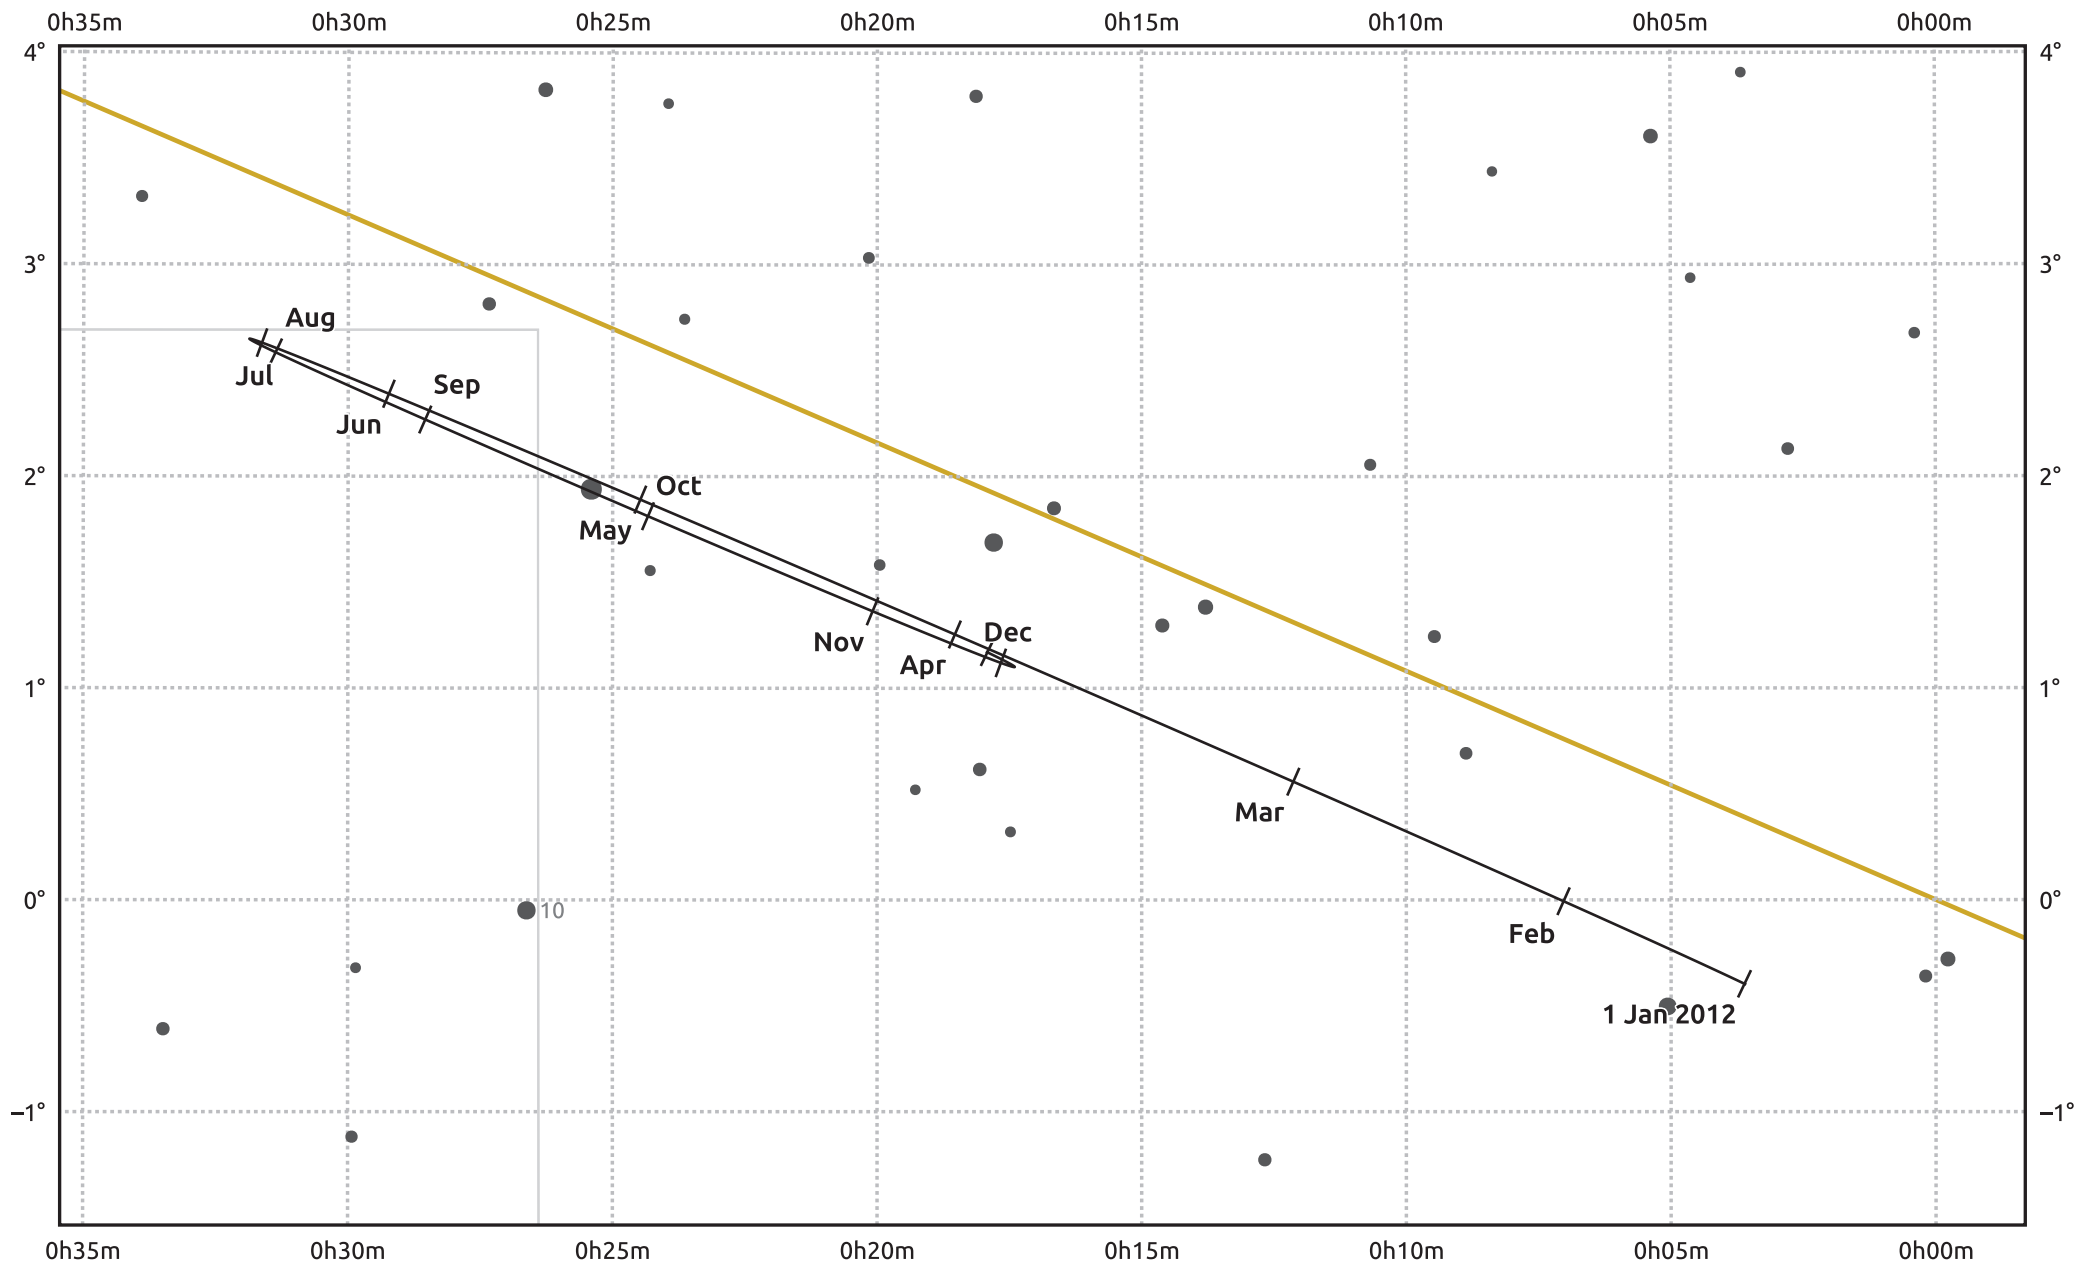

# The path of Uranus in 2012

© Dominic Ford 2011–2025. Date markers placed at midnight UTC. Downloaded from <https://in-the-sky.org>

Magnitude scale: • 8.0 • 7.0 ● 6.0 ● 5.0

— Ecliptic Plane

-  Galaxy
-  Bright nebula
-  Open cluster
-  Globular cluster
-  Planetary nebula

Date	Mag	Angular size
2012 Jan 1	5.9	3.5"
2012 Apr 1	6.0	3.3"
2012 Jul 1	5.8	3.5"
2012 Oct 1	5.7	3.7"
2013 Jan 1	5.9	3.5"