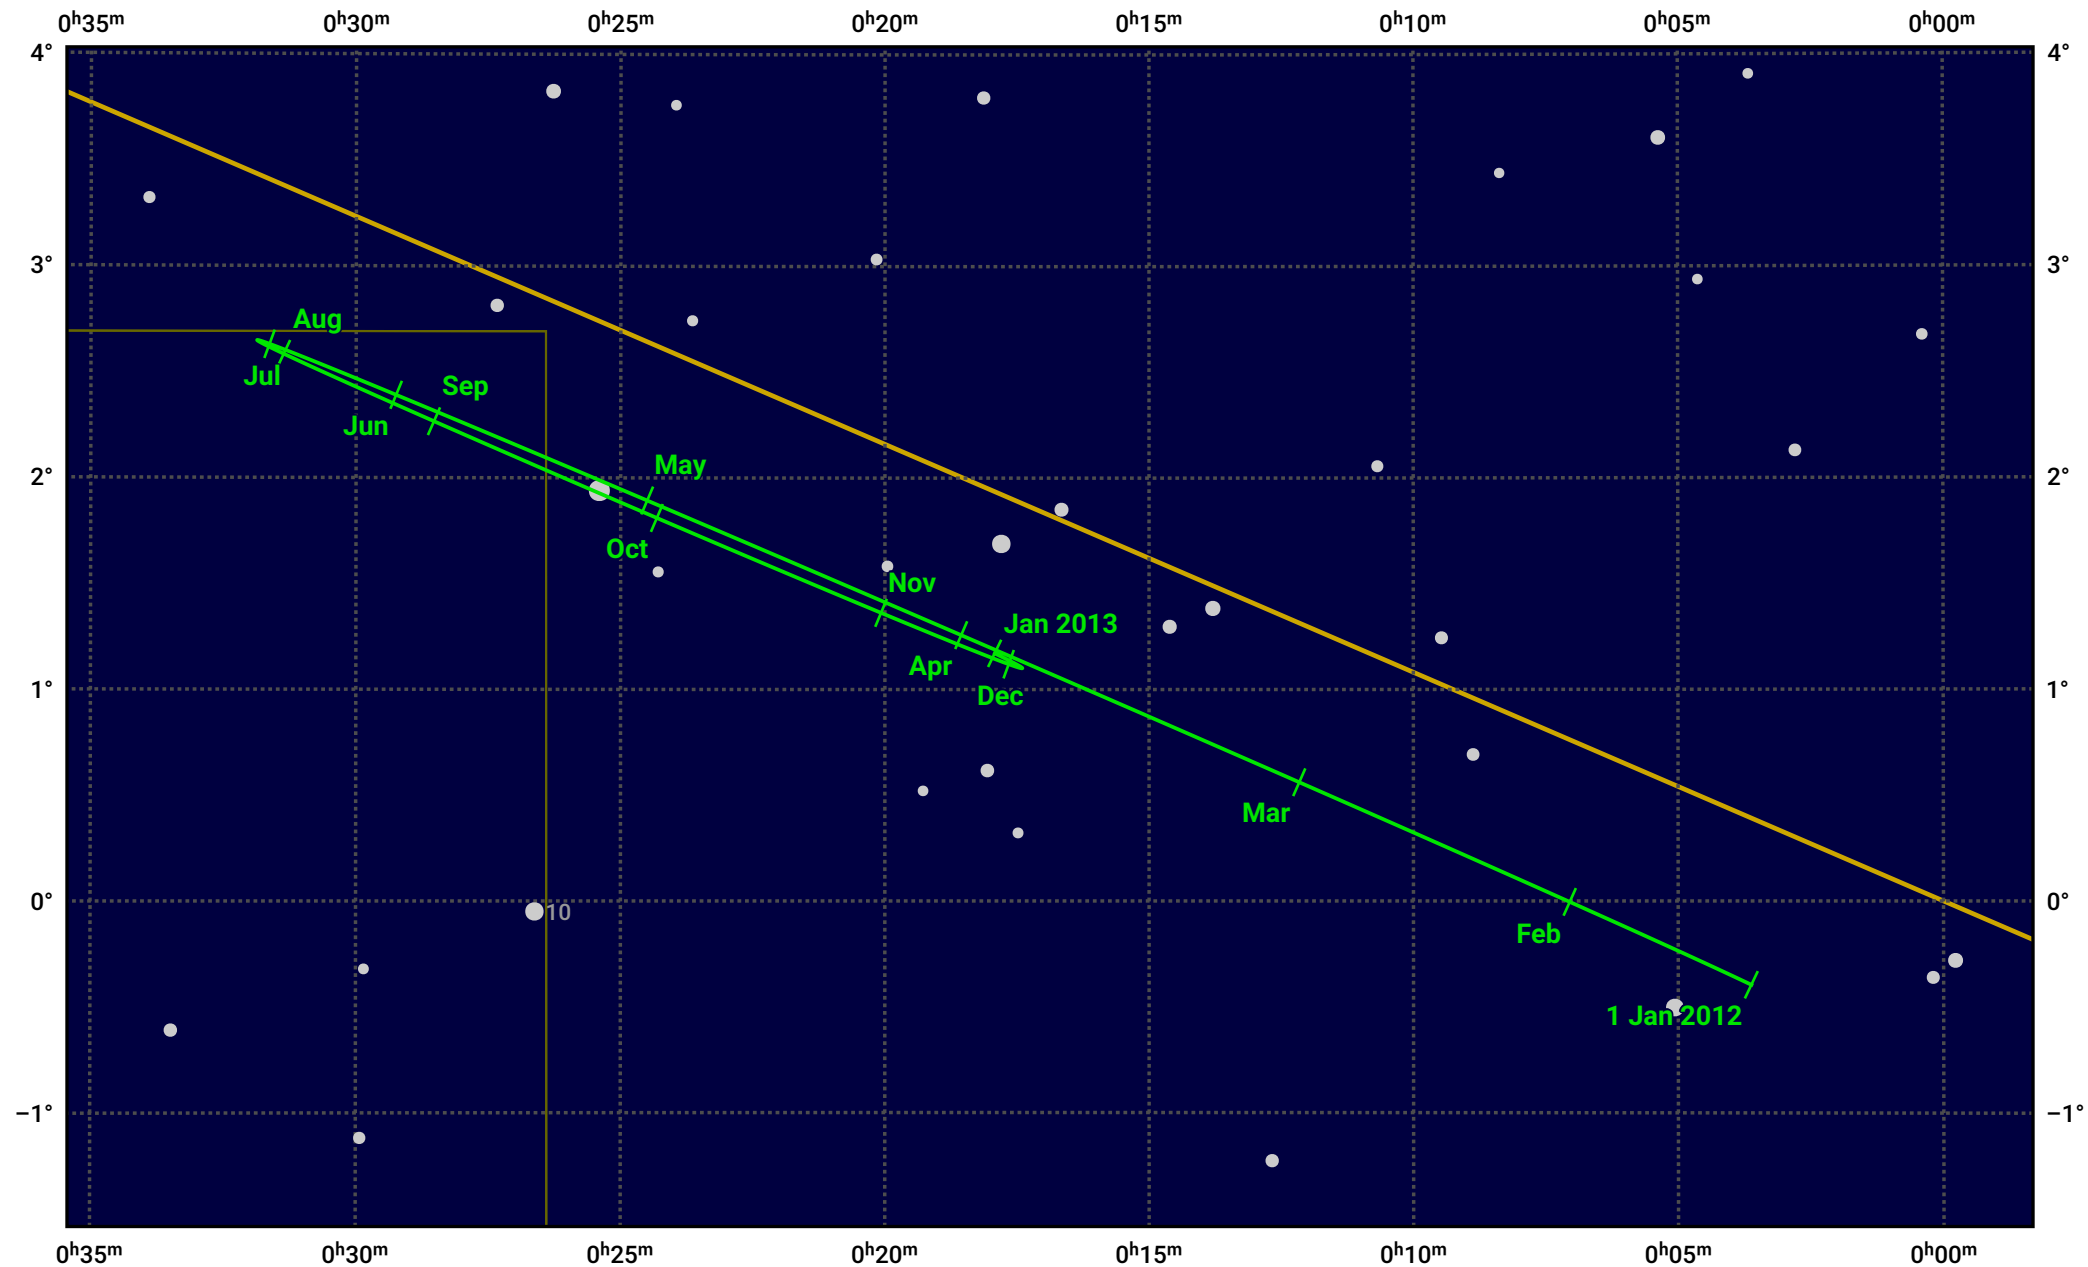

# The path of Uranus in 2012

© Dominic Ford 2011–2023. Date markers placed at midnight UTC. Downloaded from <https://in-the-sky.org>

Magnitude scale: ● 8.0 ● 7.0 ● 6.0 ● 5.0

— Ecliptic Plane

- Galaxy
- Bright nebula
- Open cluster
- ⊕ Globular cluster

Date	Mag	Angular size
2012 Jan 1	5.9	3.5"
2012 Apr 1	6.0	3.3"
2012 Jul 1	5.8	3.5"
2012 Oct 1	5.7	3.7"
2013 Jan 1	5.9	3.5"