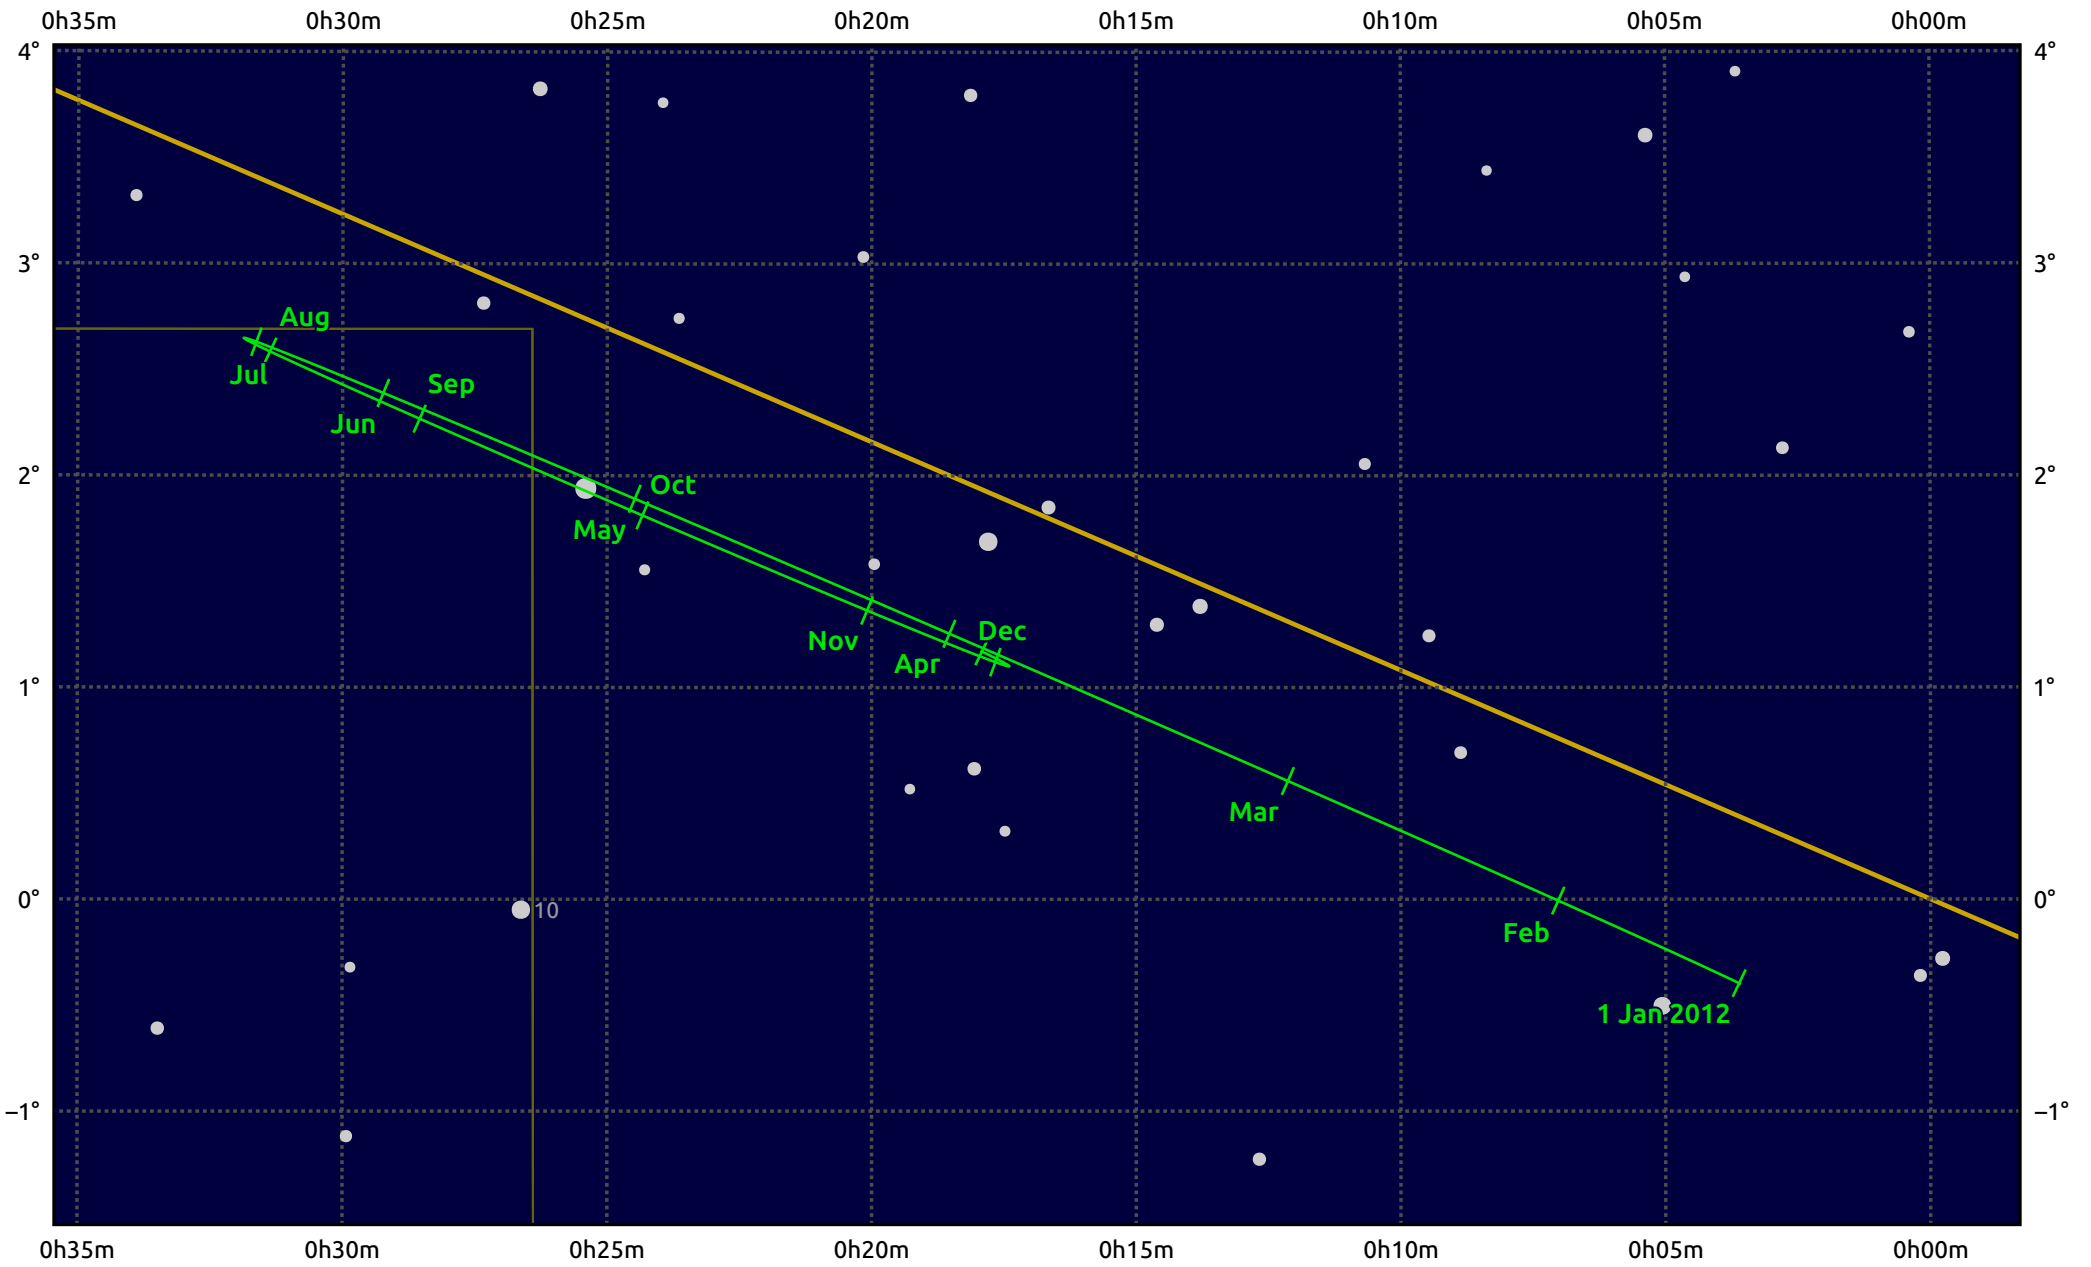

# The path of Uranus in 2012

© Dominic Ford 2011–2025. Date markers placed at midnight UTC. Downloaded from <https://in-the-sky.org>

Magnitude scale: ● 8.0 ● 7.0 ● 6.0 ● 5.0

— Ecliptic Plane

● Galaxy  
 ■ Bright nebula  
 ● Open cluster  
 ⊕ Globular cluster  
 ◆ Planetary nebula

Date	Mag	Angular size
2012 Jan 1	5.9	3.5"
2012 Apr 1	6.0	3.3"
2012 Jul 1	5.8	3.5"
2012 Oct 1	5.7	3.7"
2013 Jan 1	5.9	3.5"