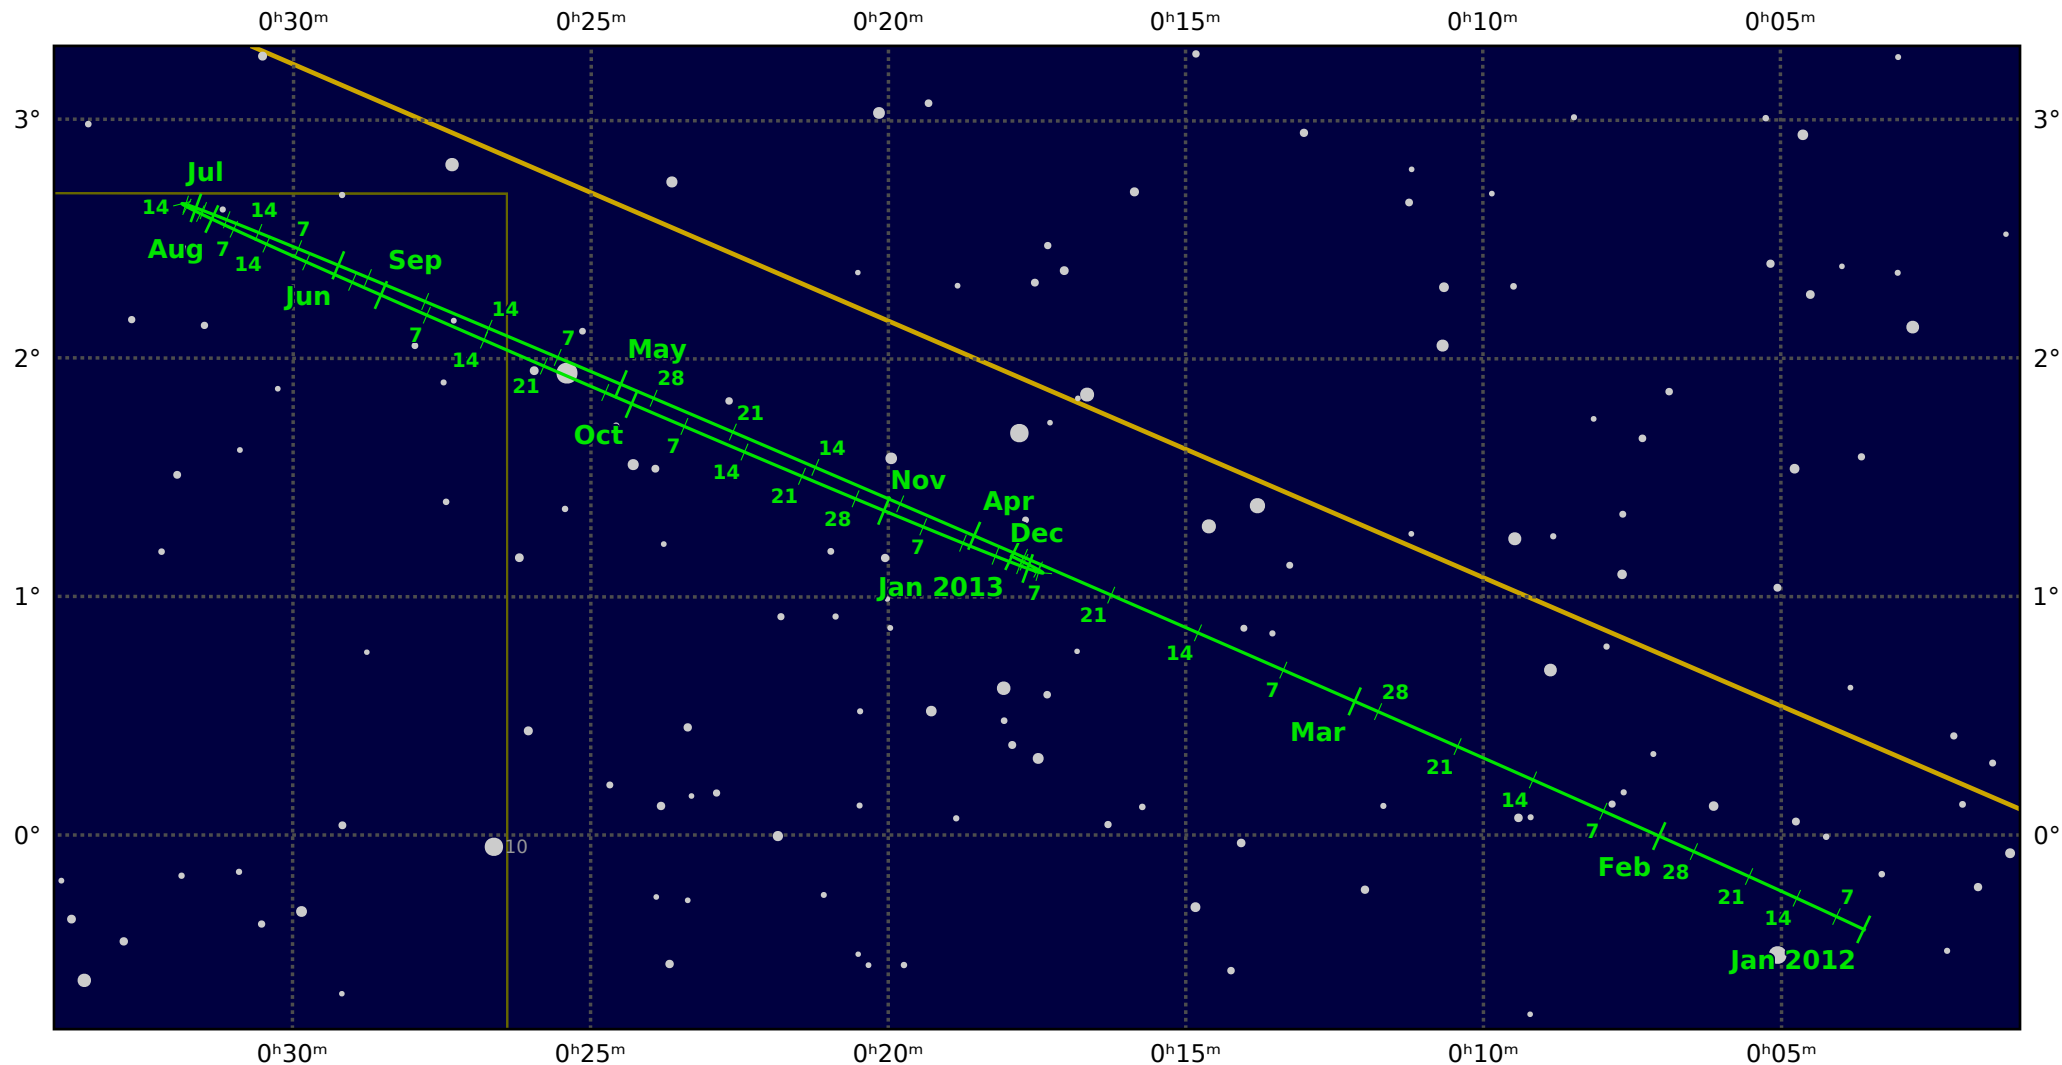

The path of Uranus in 2012

© Dominic Ford 2011-2021. Downloaded from <https://in-the-sky.org>

Magnitude scale: ● 10.0 ● 9.5 ● 9.0 ● 8.5 ● 8.0 ● 7.5 ● 7.0 ● 6.5 ● 6.0 ● 5.5

— Ecliptic Plane — Galactic Plane