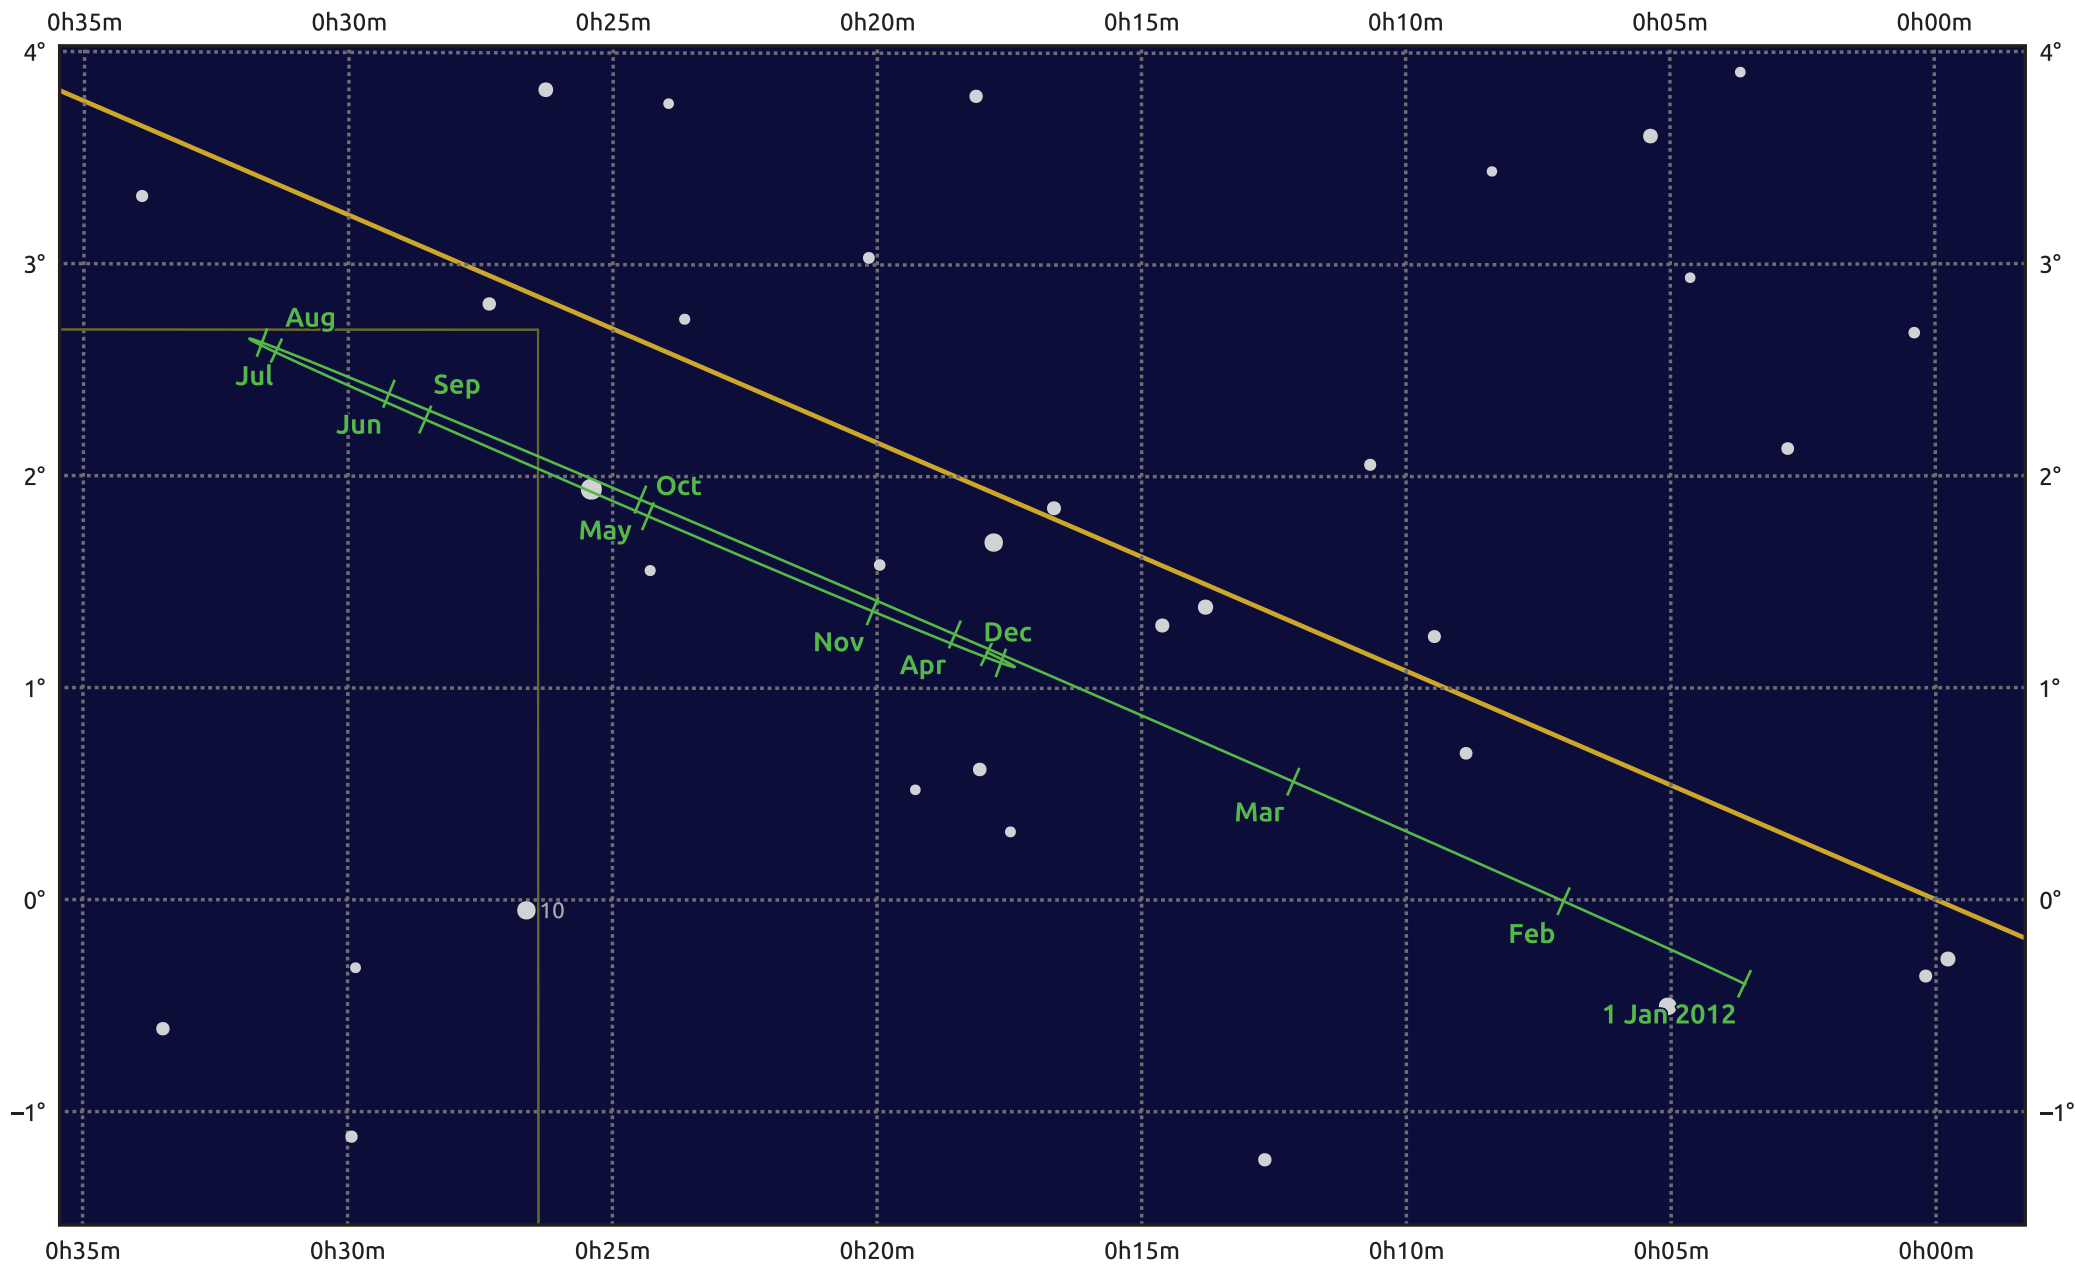

# The path of Uranus in 2012

© Dominic Ford 2011–2025. Date markers placed at midnight UTC. Downloaded from <https://in-the-sky.org>

Magnitude scale: ● 8.0 ● 7.0 ● 6.0 ● 5.0

— Ecliptic Plane

- Galaxy
- Bright nebula
- Open cluster
- Globular cluster
- Planetary nebula

Date	Mag	Angular size
2012 Jan 1	5.9	3.5"
2012 Apr 1	6.0	3.3"
2012 Jul 1	5.8	3.5"
2012 Oct 1	5.7	3.7"
2013 Jan 1	5.9	3.5"