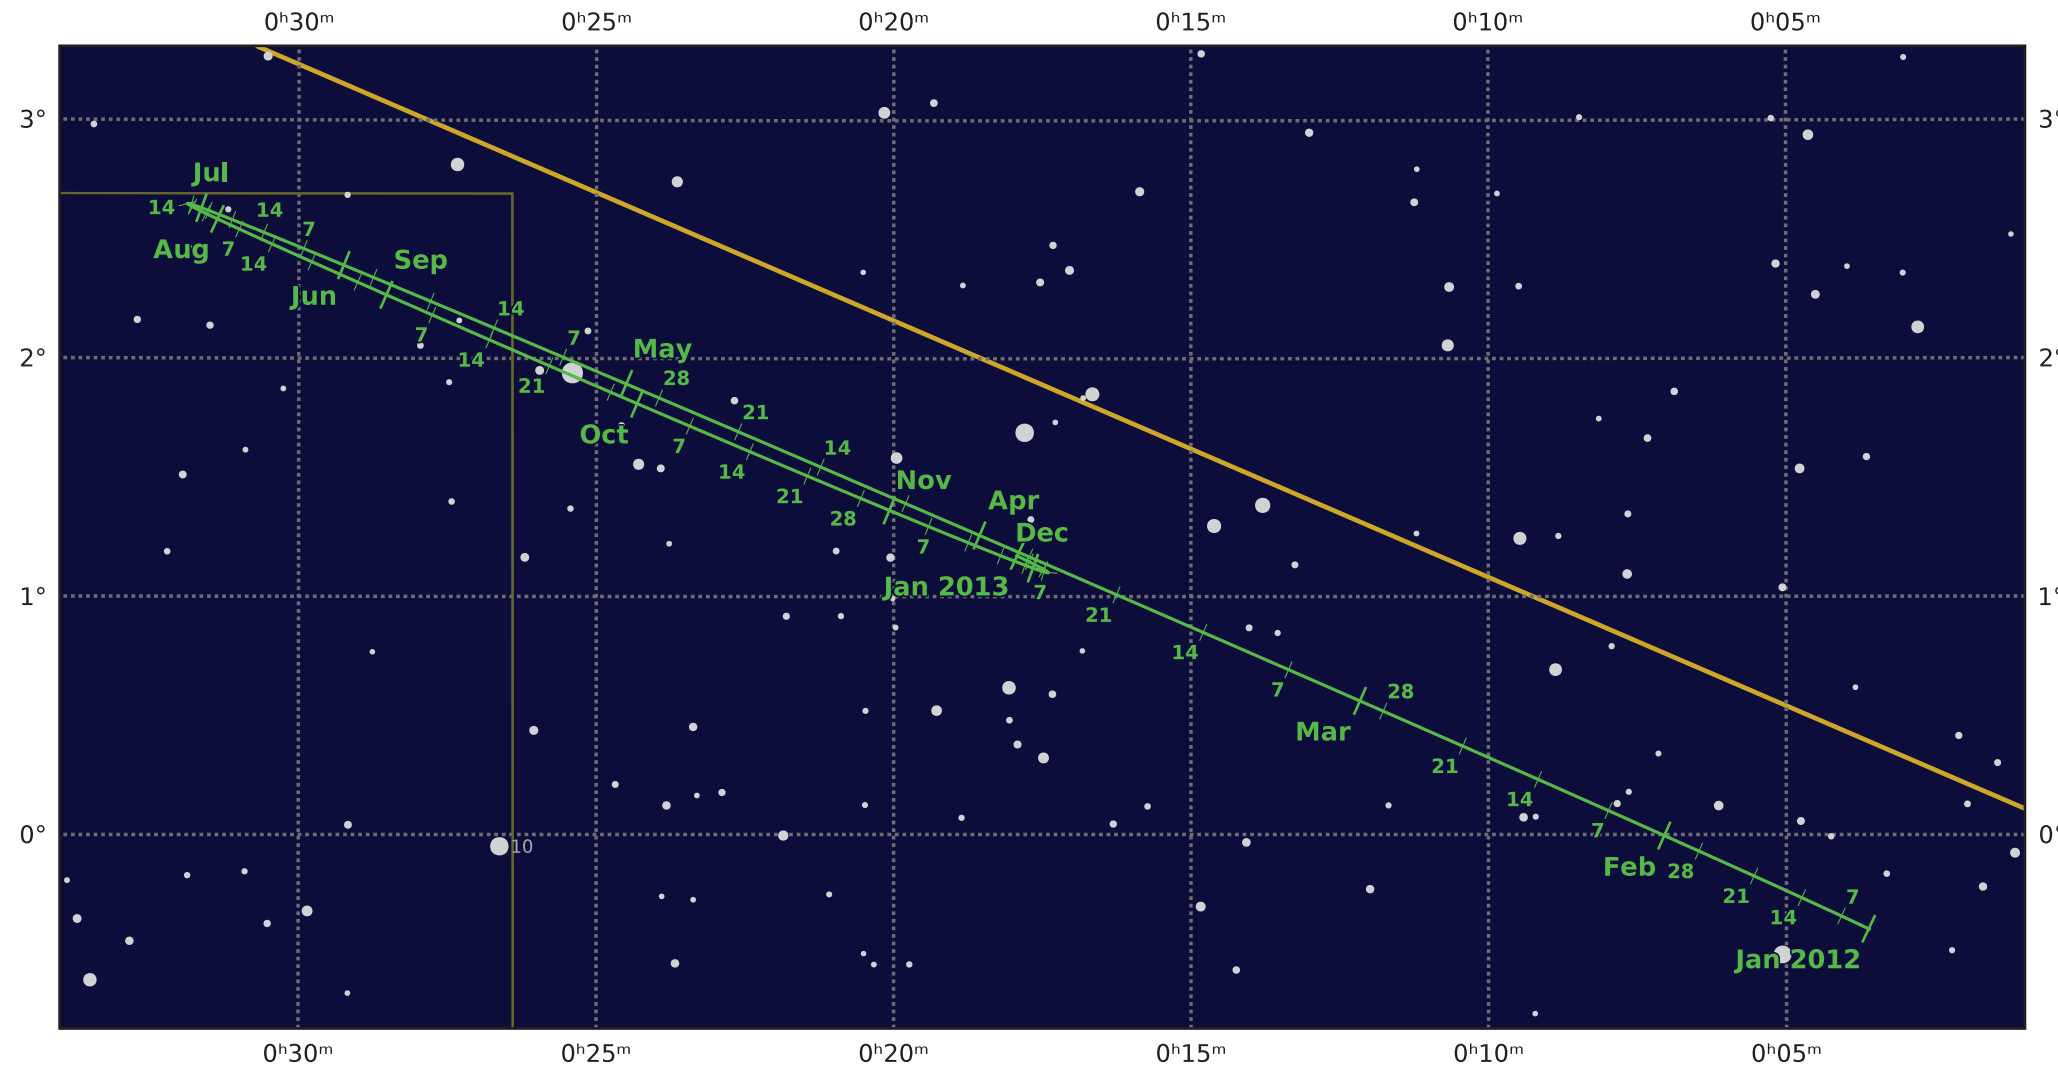

# The path of Uranus in 2012

© Dominic Ford 2011-2021. Downloaded from <https://in-the-sky.org>

Magnitude scale: •10.0 •9.5 •9.0 •8.5 •8.0 •7.5 •7.0 •6.5 •6.0 ●5.5

— Ecliptic Plane — Galactic Plane