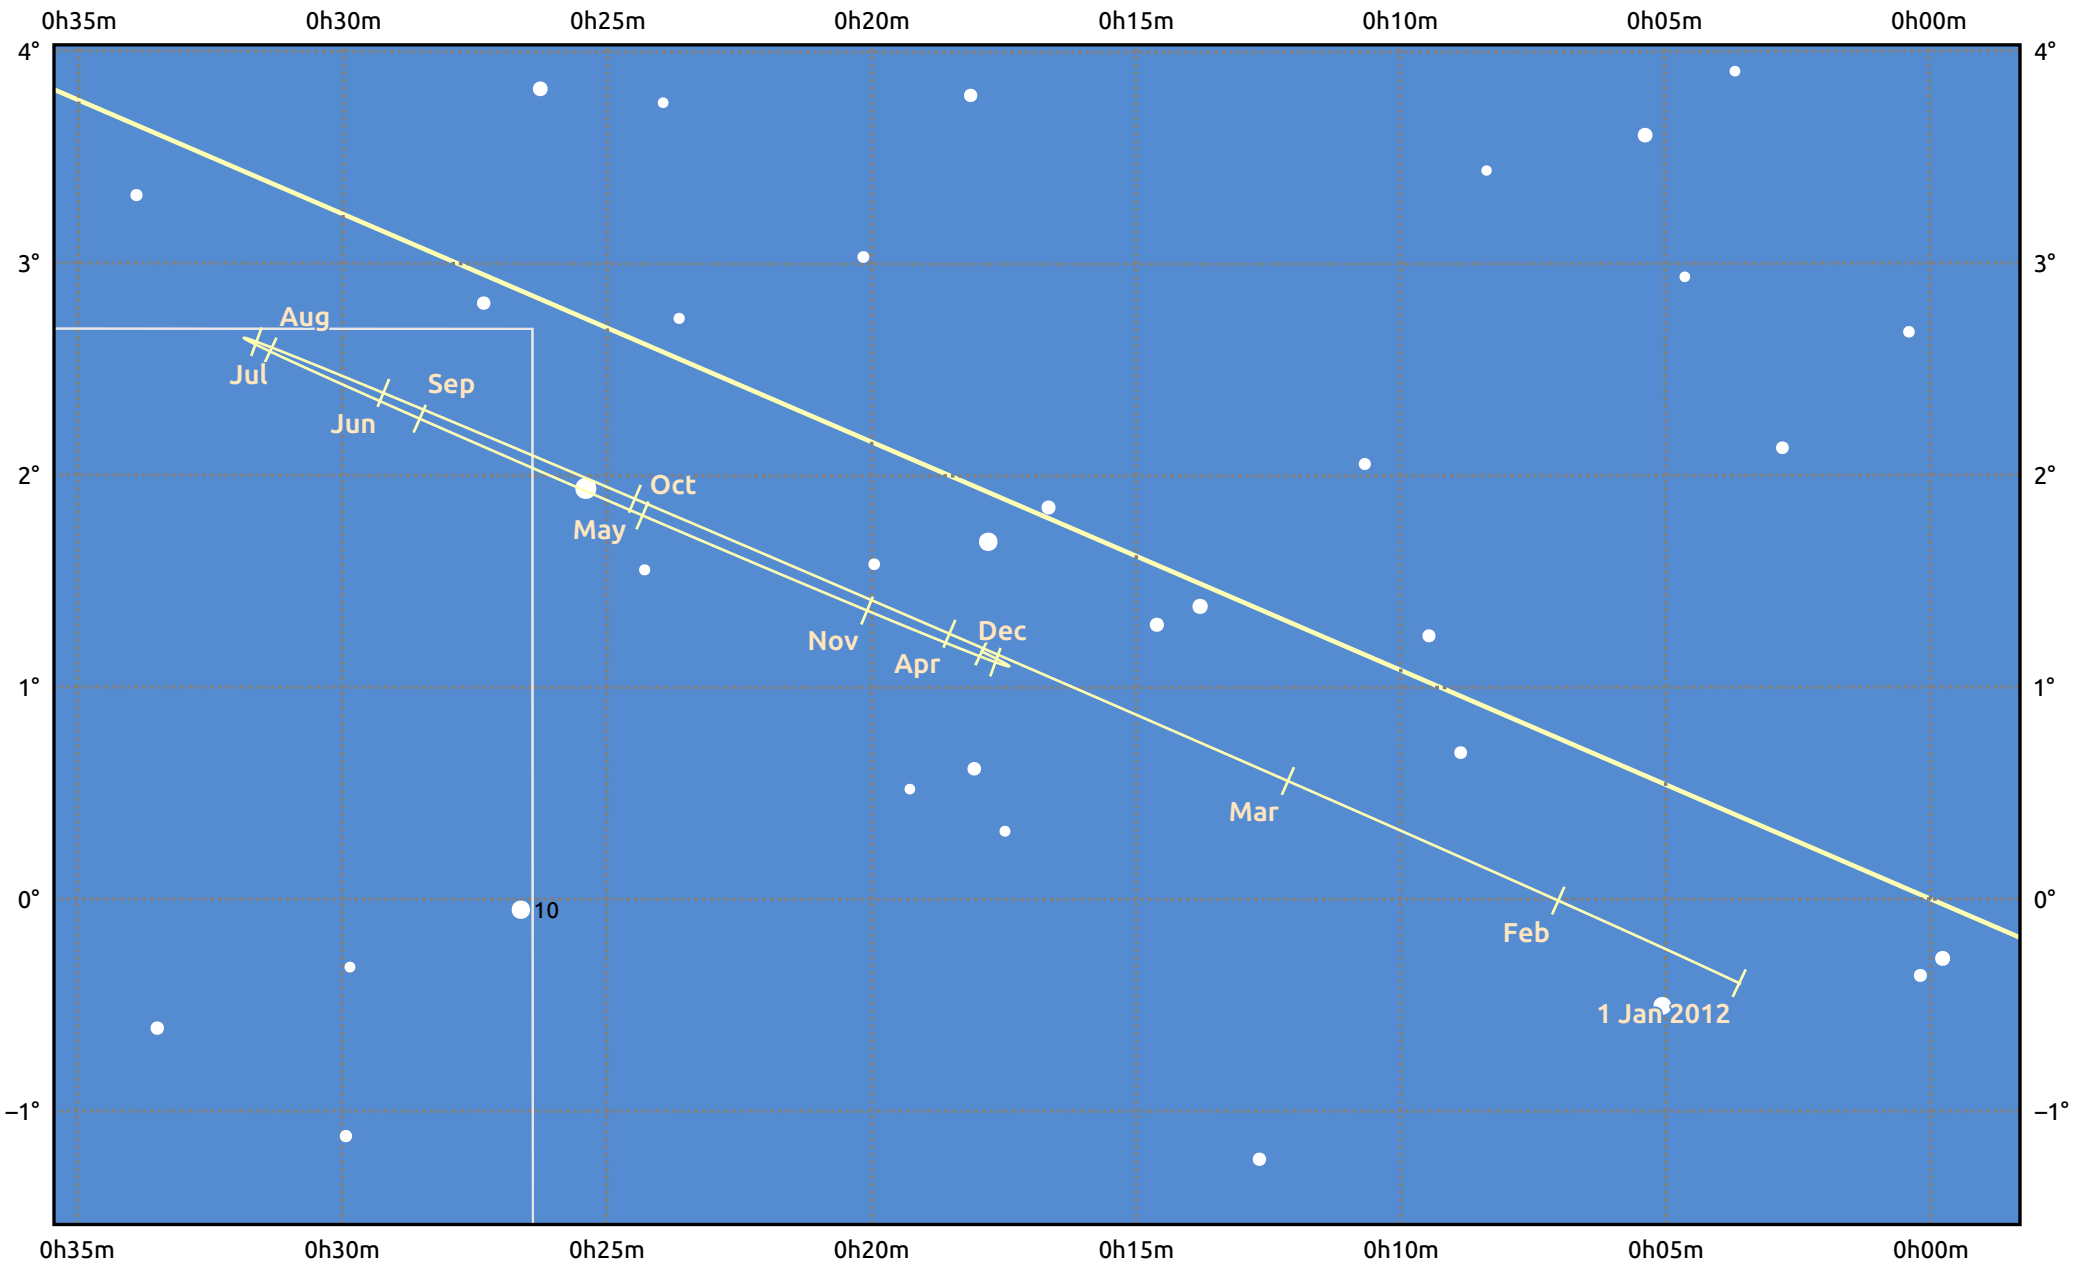

The path of Uranus in 2012

© Dominic Ford 2011–2025. Date markers placed at midnight UTC. Downloaded from <https://in-the-sky.org>

Magnitude scale: ● 8.0 ● 7.0 ● 6.0 ● 5.0

— Ecliptic Plane

Galaxy Bright nebula Open cluster Globular cluster Planetary nebula

Date	Mag	Angular size
2012 Jan 1	5.9	3.5"
2012 Apr 1	6.0	3.3"
2012 Jul 1	5.8	3.5"
2012 Oct 1	5.7	3.7"
2013 Jan 1	5.9	3.5"