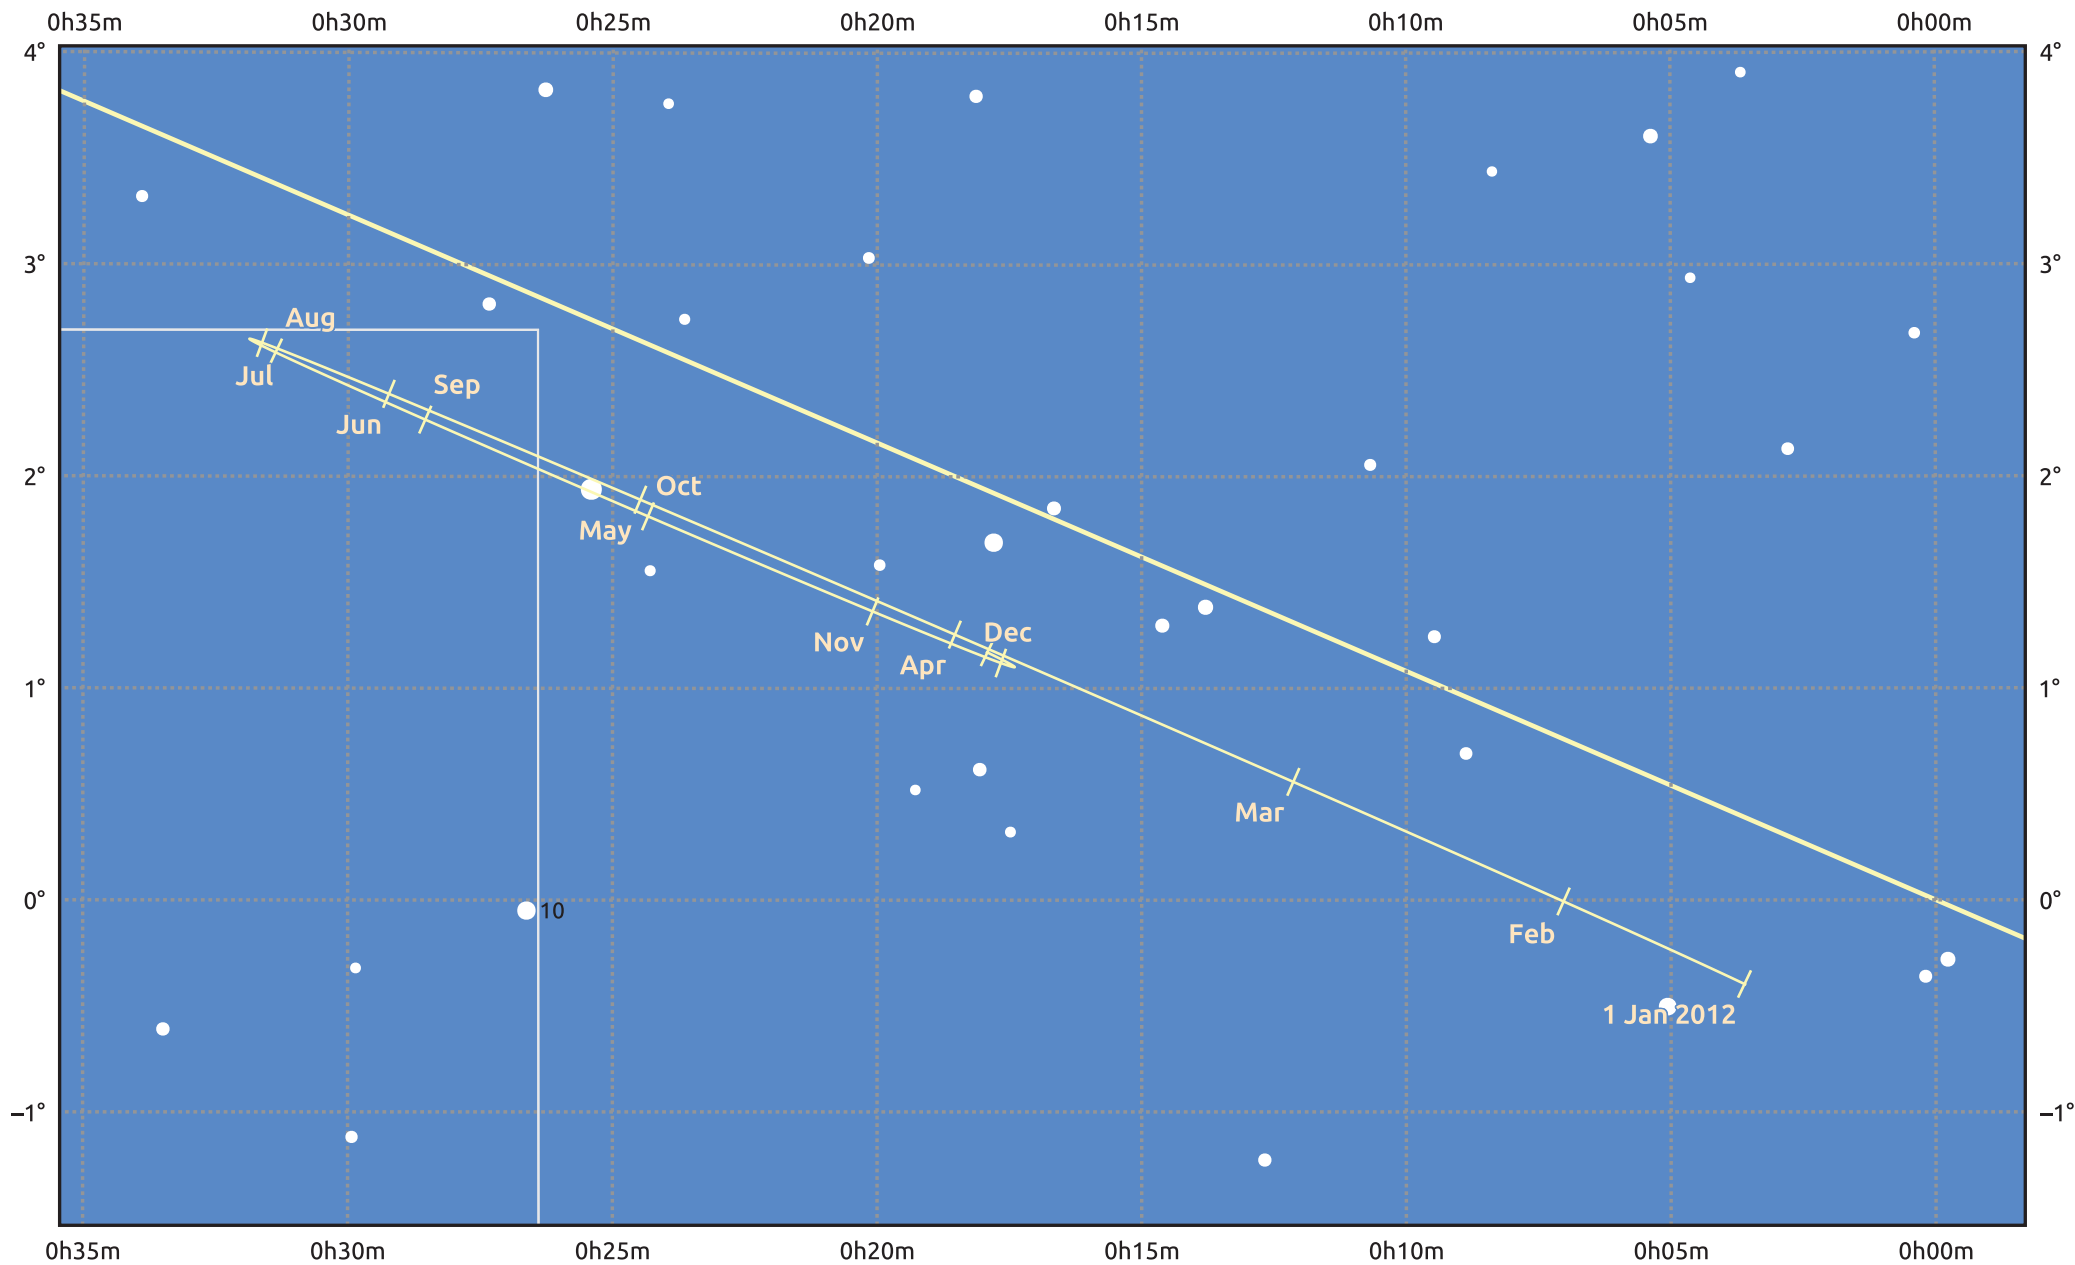

The path of Uranus in 2012

© Dominic Ford 2011–2025. Date markers placed at midnight UTC. Downloaded from <https://in-the-sky.org>

Magnitude scale: ● 8.0 ● 7.0 ● 6.0 ● 5.0

— Ecliptic Plane

Galaxy Bright nebula Open cluster Globular cluster Planetary nebula

Date	Mag	Angular size
2012 Jan 1	5.9	3.5"
2012 Apr 1	6.0	3.3"
2012 Jul 1	5.8	3.5"
2012 Oct 1	5.7	3.7"
2013 Jan 1	5.9	3.5"