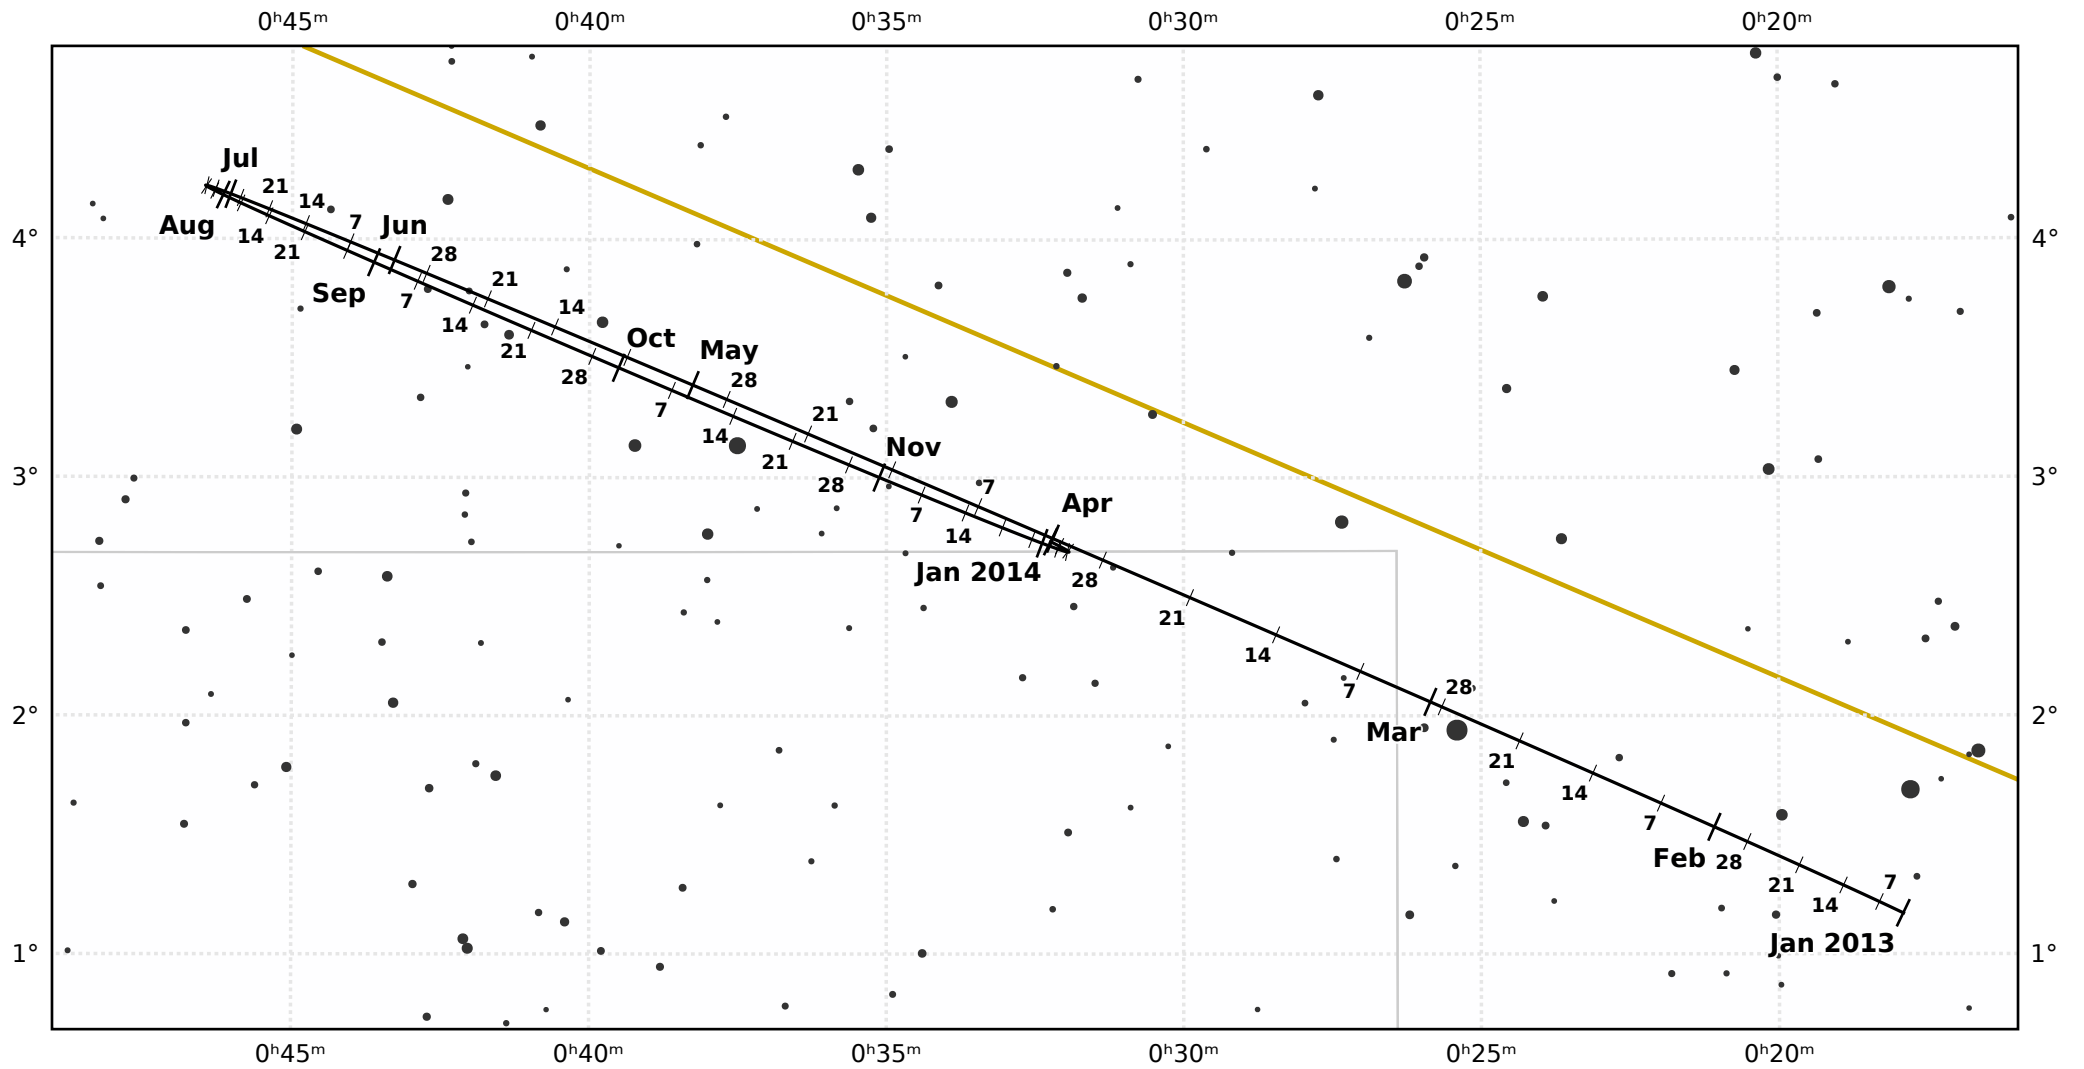

The path of Uranus in 2013

© Dominic Ford 2011-2021. Downloaded from <https://in-the-sky.org>

Magnitude scale: ● 10.0 ● 9.5 ● 9.0 ● 8.5 ● 8.0 ● 7.5 ● 7.0 ● 6.5 ● 6.0 ● 5.5

— The Equator

— Ecliptic Plane

— Galactic Plane