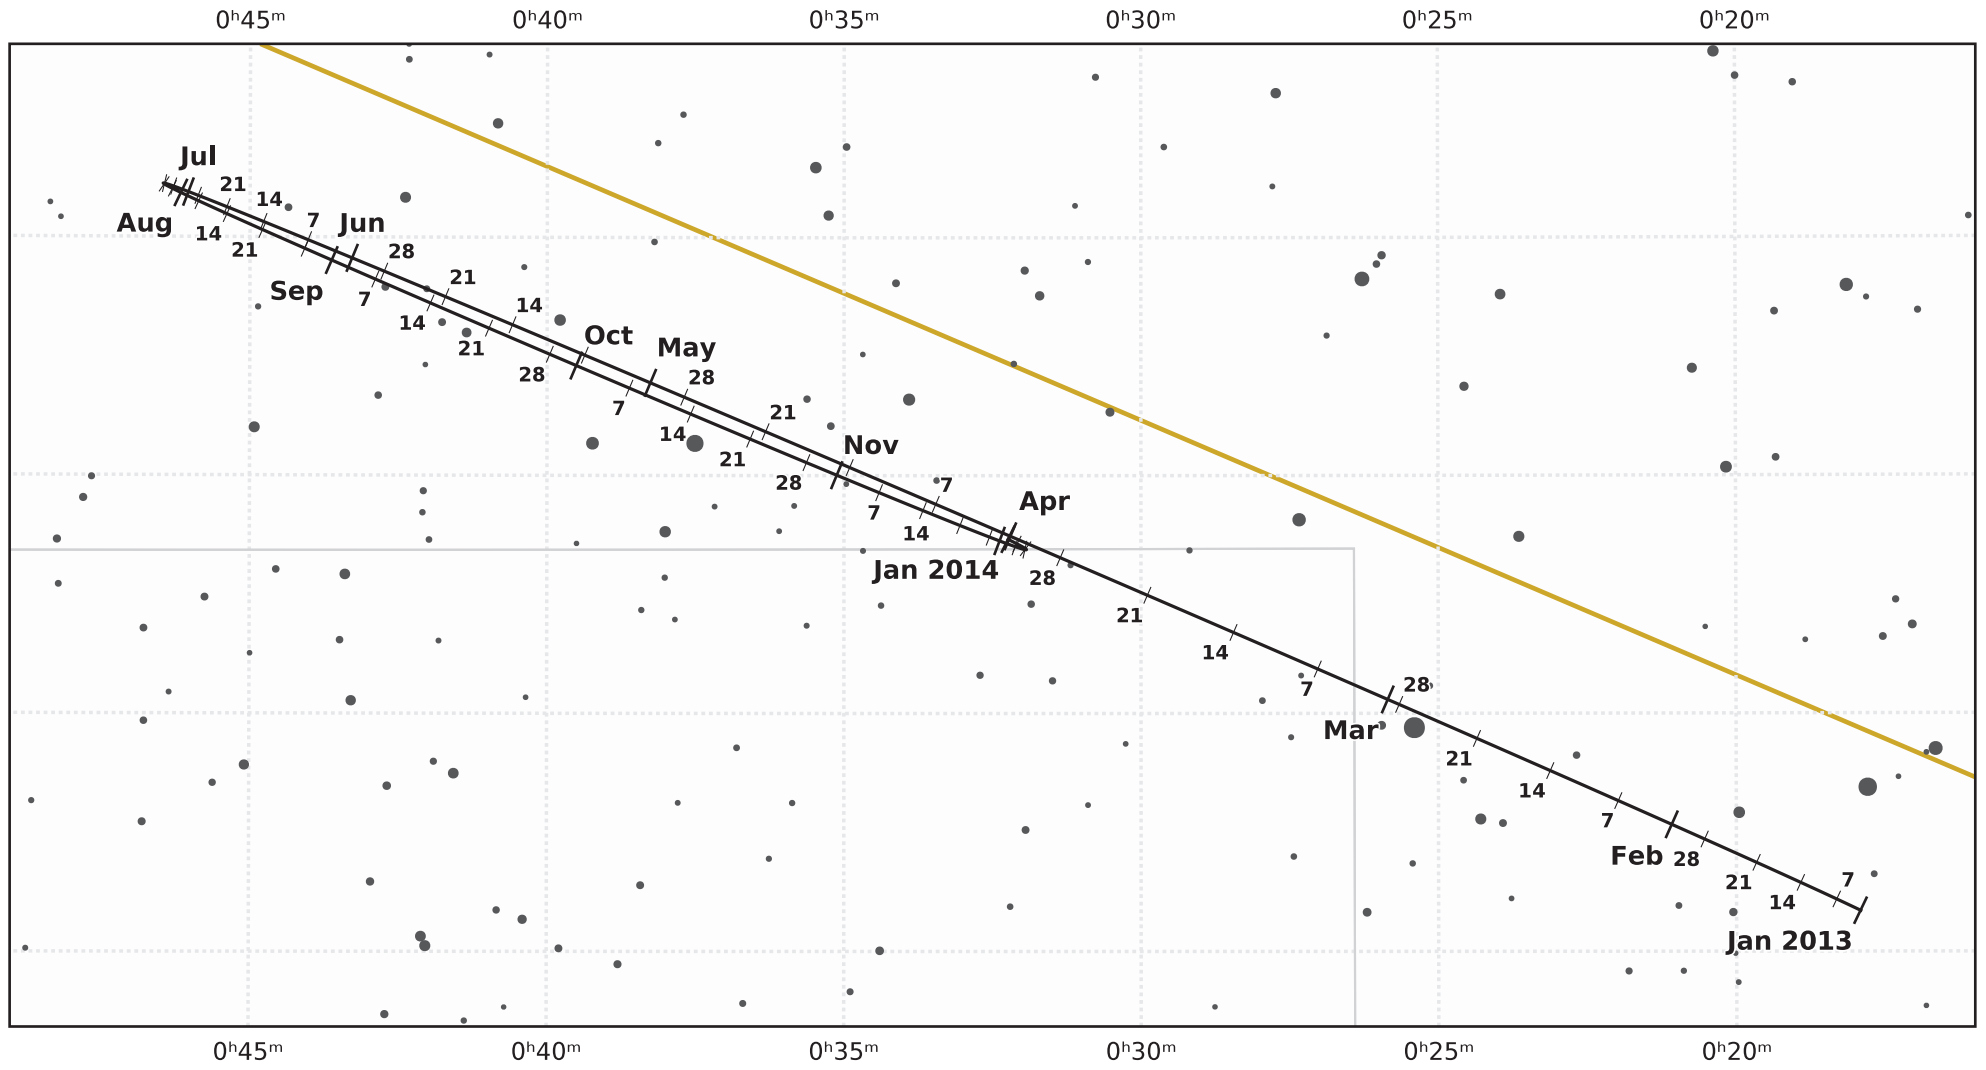

The path of Uranus in 2013

© Dominic Ford 2011–2021. Downloaded from <https://in-the-sky.org>

Magnitude scale: •10.0 •9.5 •9.0 •8.5 •8.0 •7.5 •7.0 ●6.5 ●6.0 ●5.5

— The Equator — Ecliptic Plane — Galactic Plane