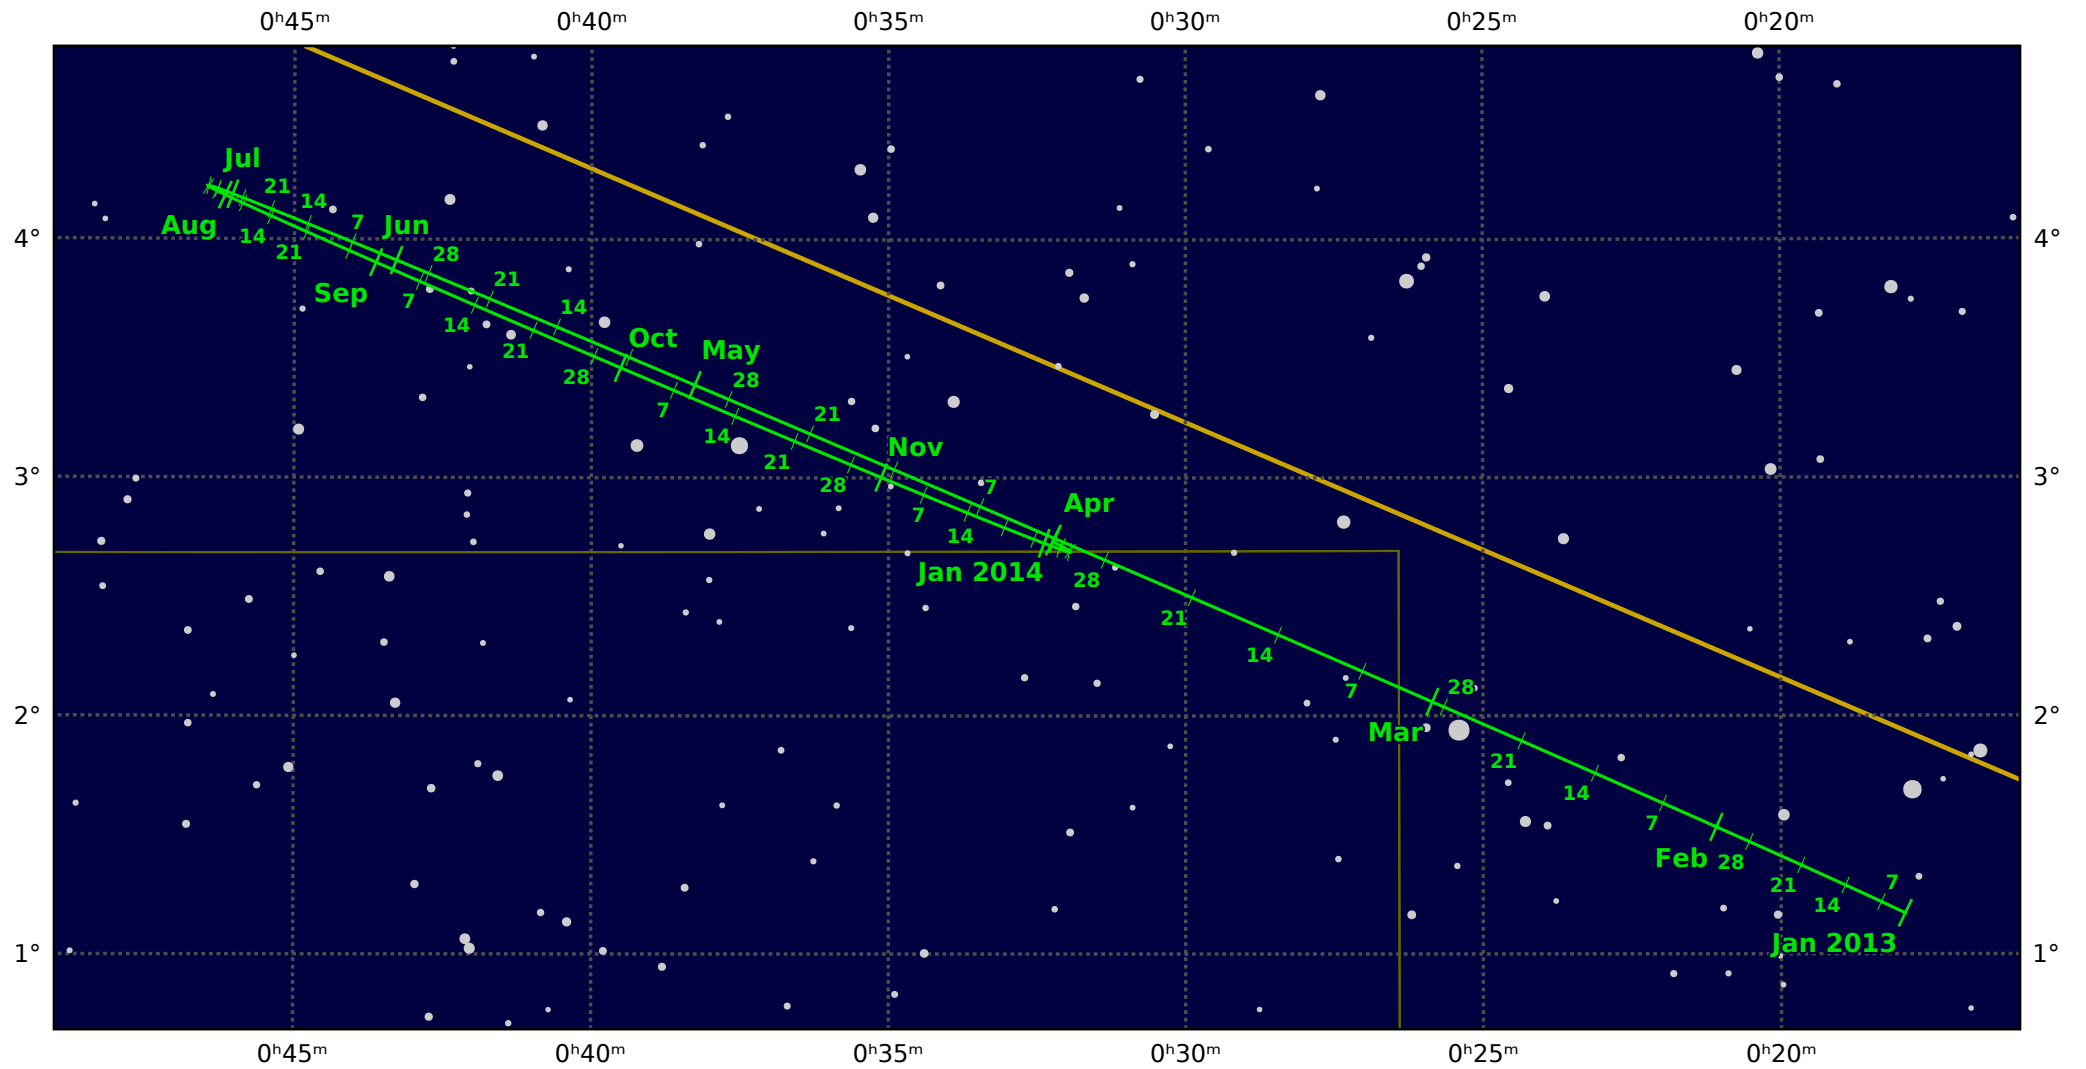

The path of Uranus in 2013

© Dominic Ford 2011-2021. Downloaded from <https://in-the-sky.org>

Magnitude scale: •10.0 •9.5 •9.0 •8.5 •8.0 •7.5 •7.0 •6.5 •6.0 •5.5

— Ecliptic Plane — Galactic Plane