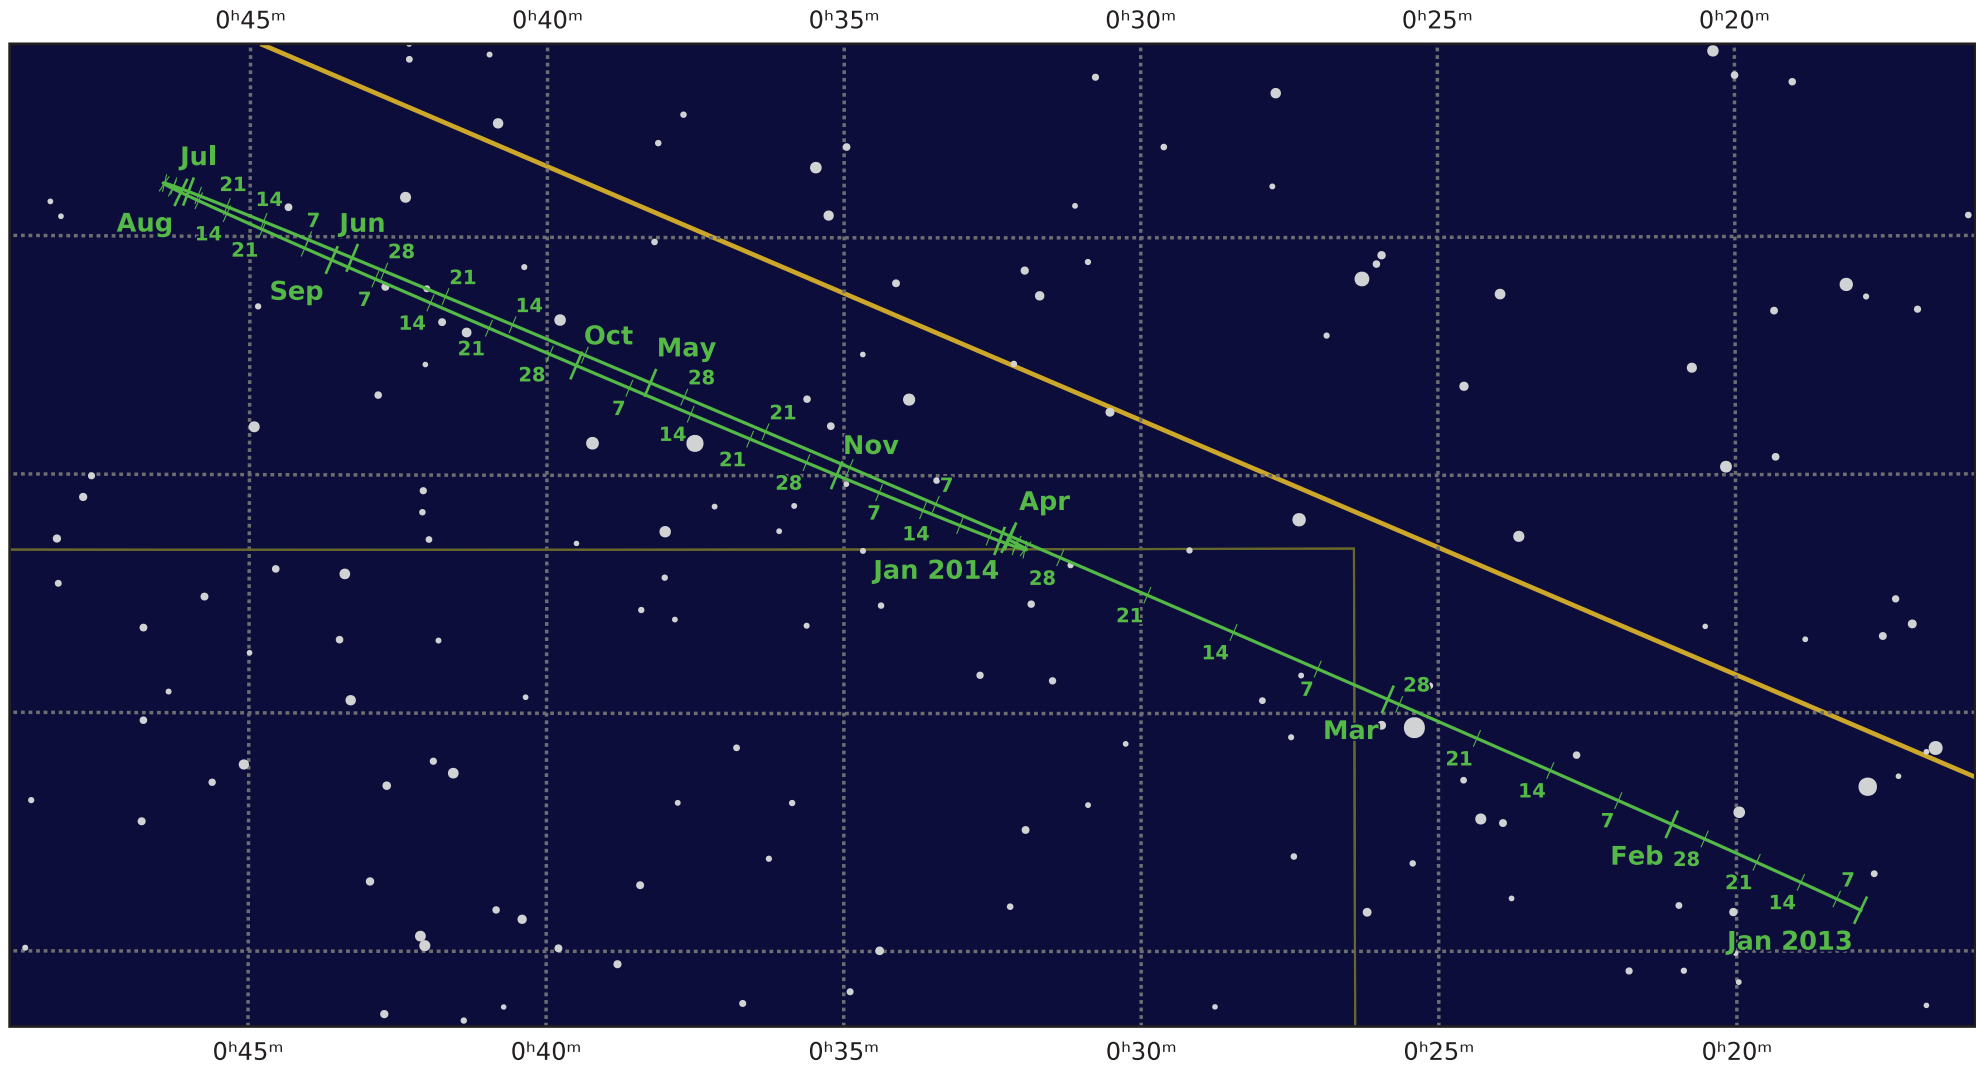

The path of Uranus in 2013

© Dominic Ford 2011–2021. Downloaded from <https://in-the-sky.org>

Magnitude scale: ● 10.0 ● 9.5 ● 9.0 ● 8.5 ● 8.0 ● 7.5 ● 7.0 ● 6.5 ● 6.0 ● 5.5

— Ecliptic Plane — Galactic Plane