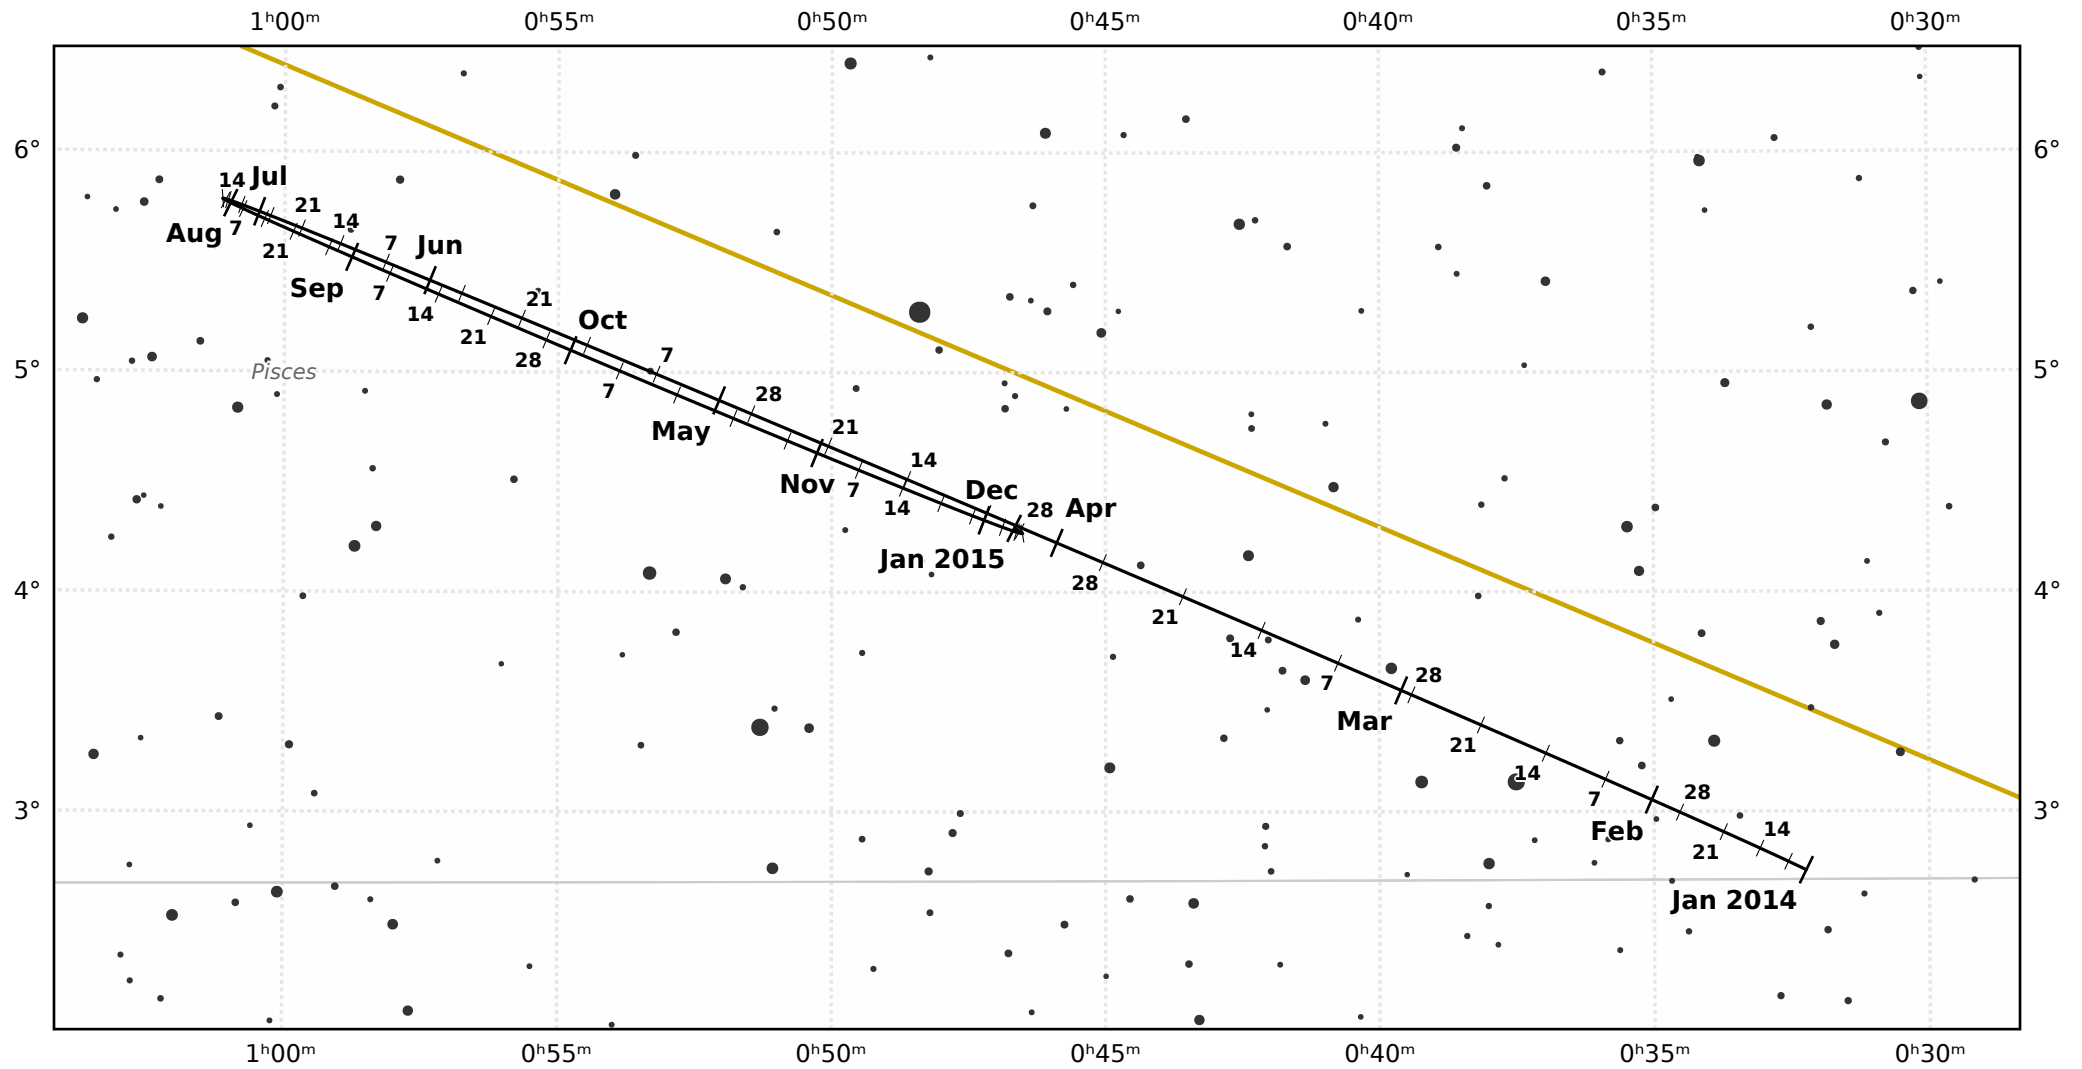

# The path of Uranus in 2014

© Dominic Ford 2011-2021. Downloaded from <https://in-the-sky.org>

Magnitude scale: •10.0 •9.5 •9.0 •8.5 •8.0 •7.5 •7.0 •6.5 ●6.0 ●5.5

— The Equator

— Ecliptic Plane

— Galactic Plane