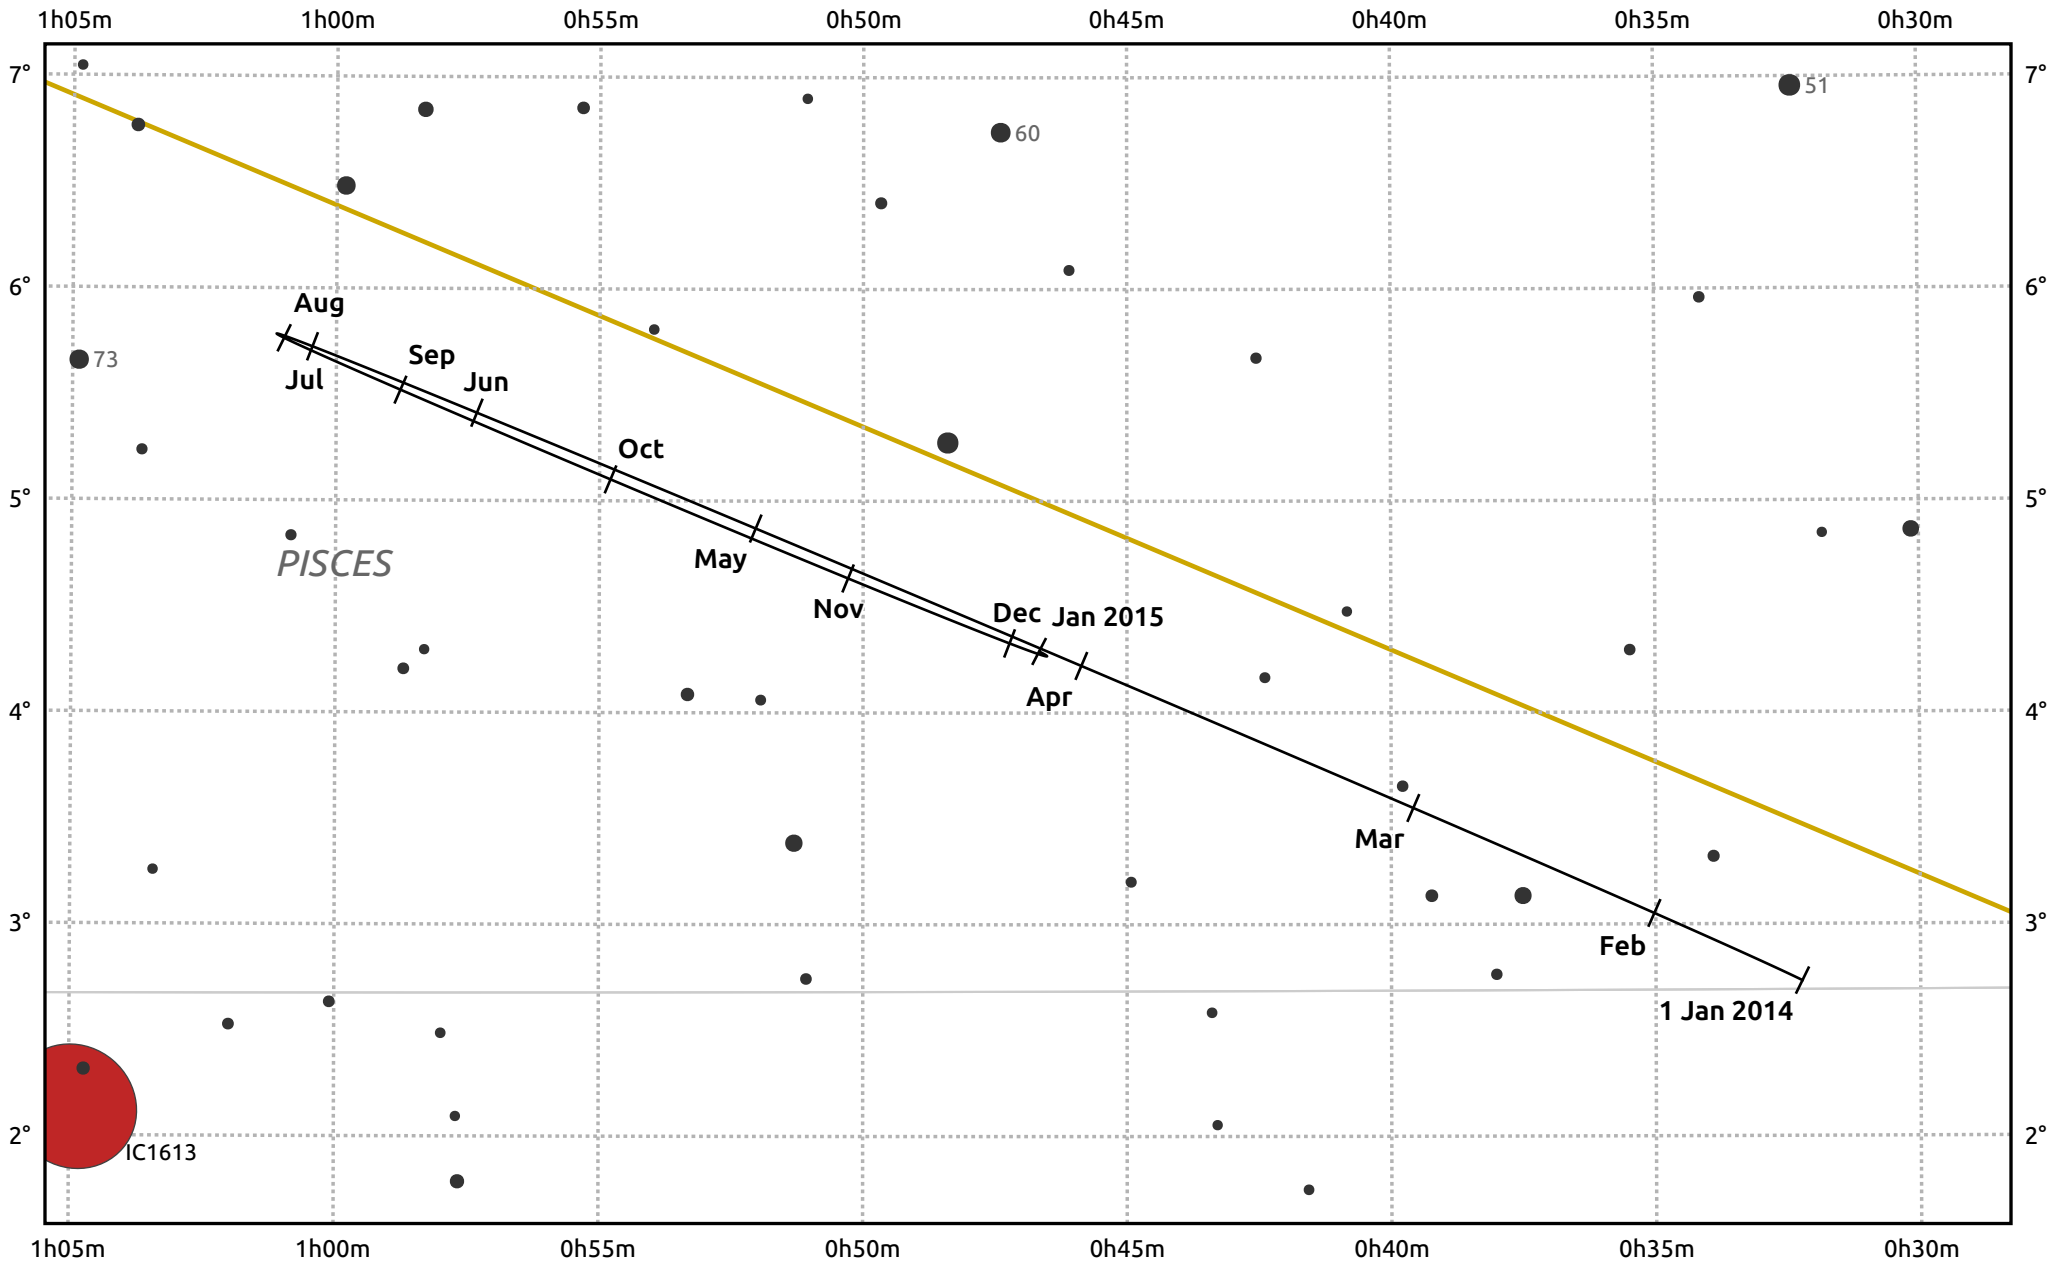

The path of Uranus in 2014

© Dominic Ford 2011–2025. Date markers placed at midnight UTC. Downloaded from <https://in-the-sky.org>

Magnitude scale: ● 8.0 ● 7.0 ● 6.0 ● 5.0

— Ecliptic Plane

- Galaxy
- Bright nebula
- Open cluster
- ⊕ Globular cluster
- ⊕ Planetary nebula

Date	Mag	Angular size
2014 Jan 1	5.8	3.5"
2014 Apr 1	5.9	3.4"
2014 Jul 1	5.9	3.5"
2014 Oct 1	5.7	3.7"
2015 Jan 1	5.8	3.5"