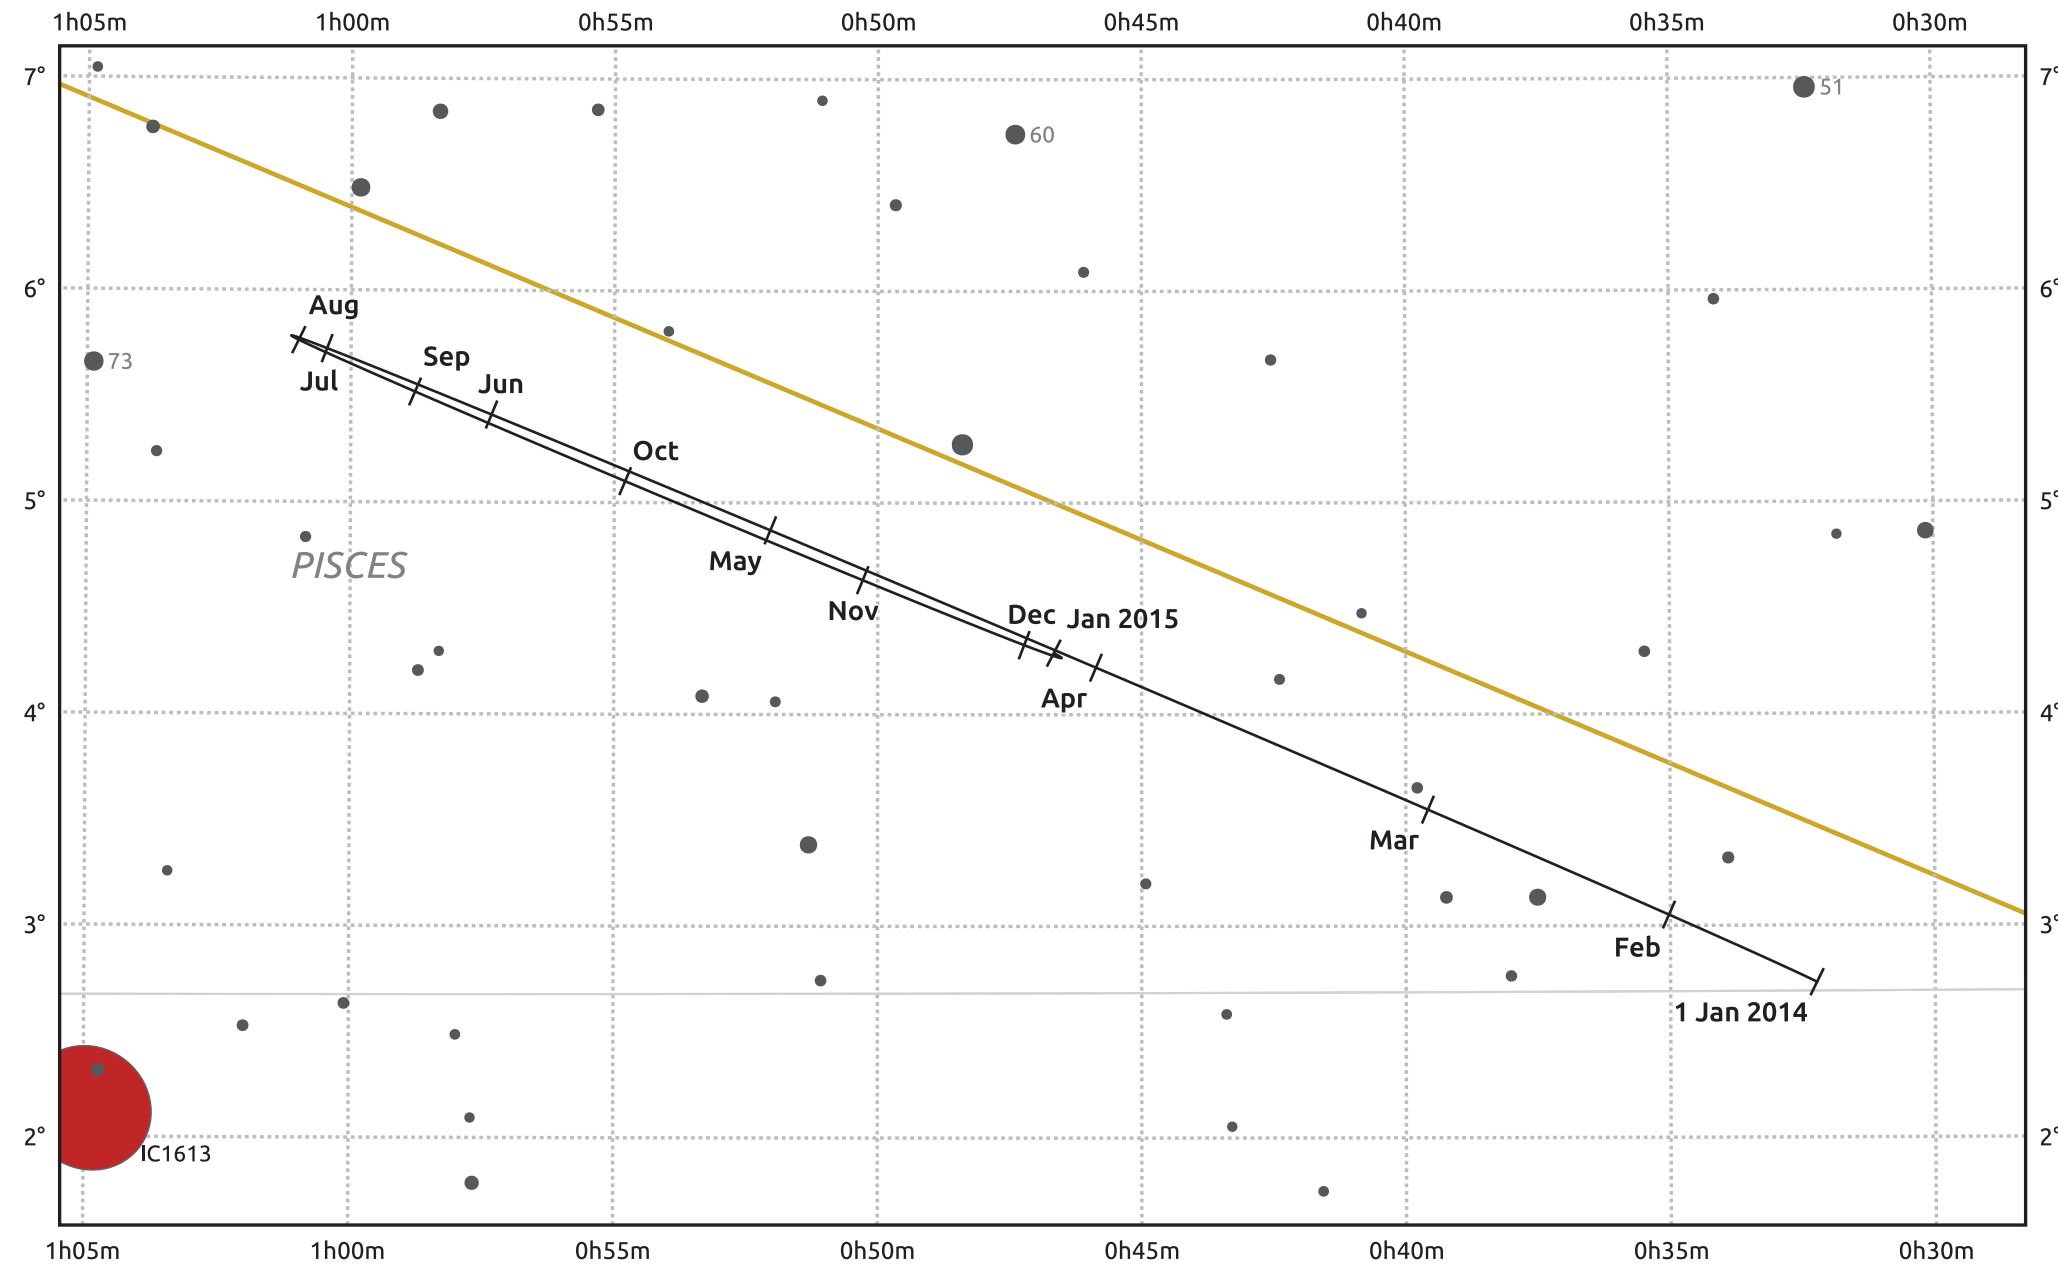

The path of Uranus in 2014

© Dominic Ford 2011–2025. Date markers placed at midnight UTC. Downloaded from <https://in-the-sky.org>

Magnitude scale: ● 8.0 ● 7.0 ● 6.0 ● 5.0

— Ecliptic Plane

-  Galaxy
-  Bright nebula
-  Open cluster
-  Globular cluster
-  Planetary nebula

Date	Mag	Angular size
2014 Jan 1	5.8	3.5"
2014 Apr 1	5.9	3.4"
2014 Jul 1	5.9	3.5"
2014 Oct 1	5.7	3.7"
2015 Jan 1	5.8	3.5"