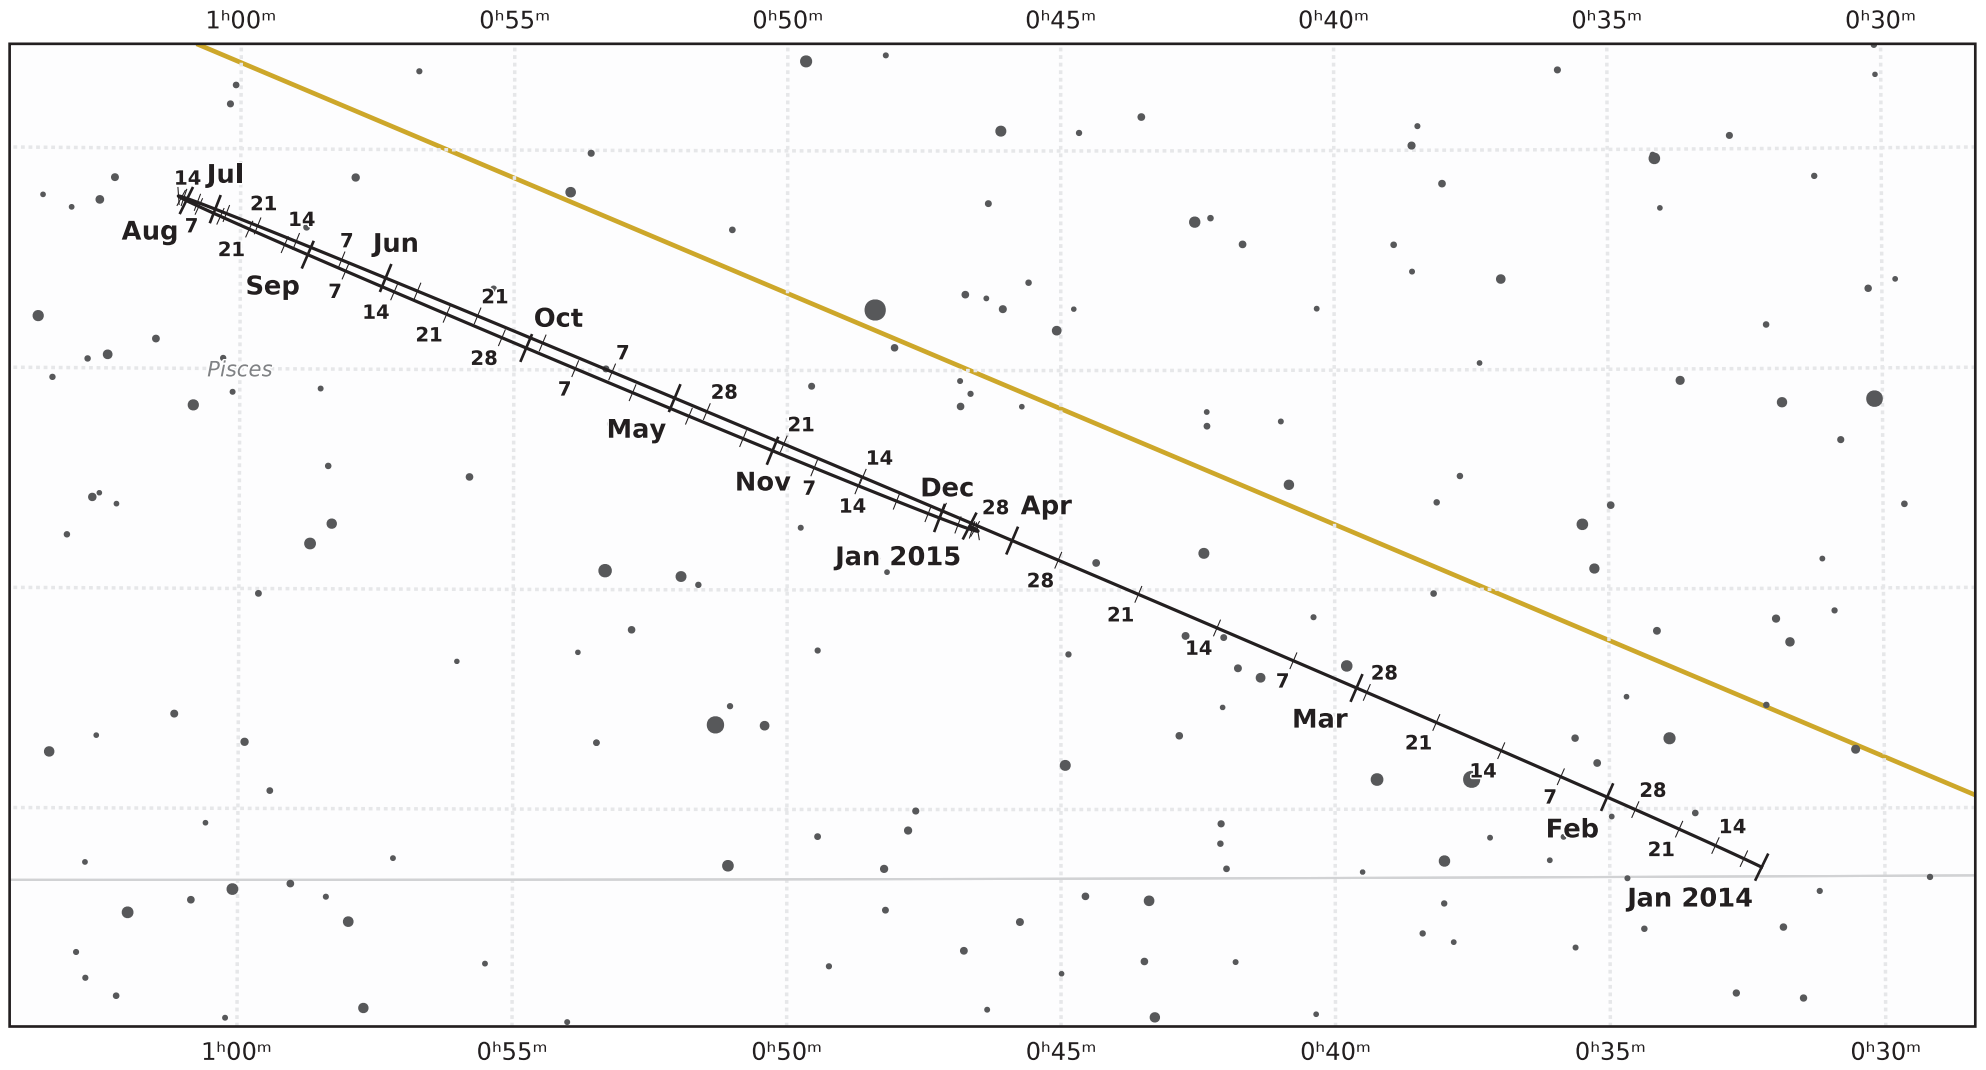

The path of Uranus in 2014

© Dominic Ford 2011–2021. Downloaded from <https://in-the-sky.org>

Magnitude scale: •10.0 •9.5 •9.0 •8.5 •8.0 •7.5 •7.0 ●6.5 ●6.0 ●5.5

— The Equator — Ecliptic Plane — Galactic Plane