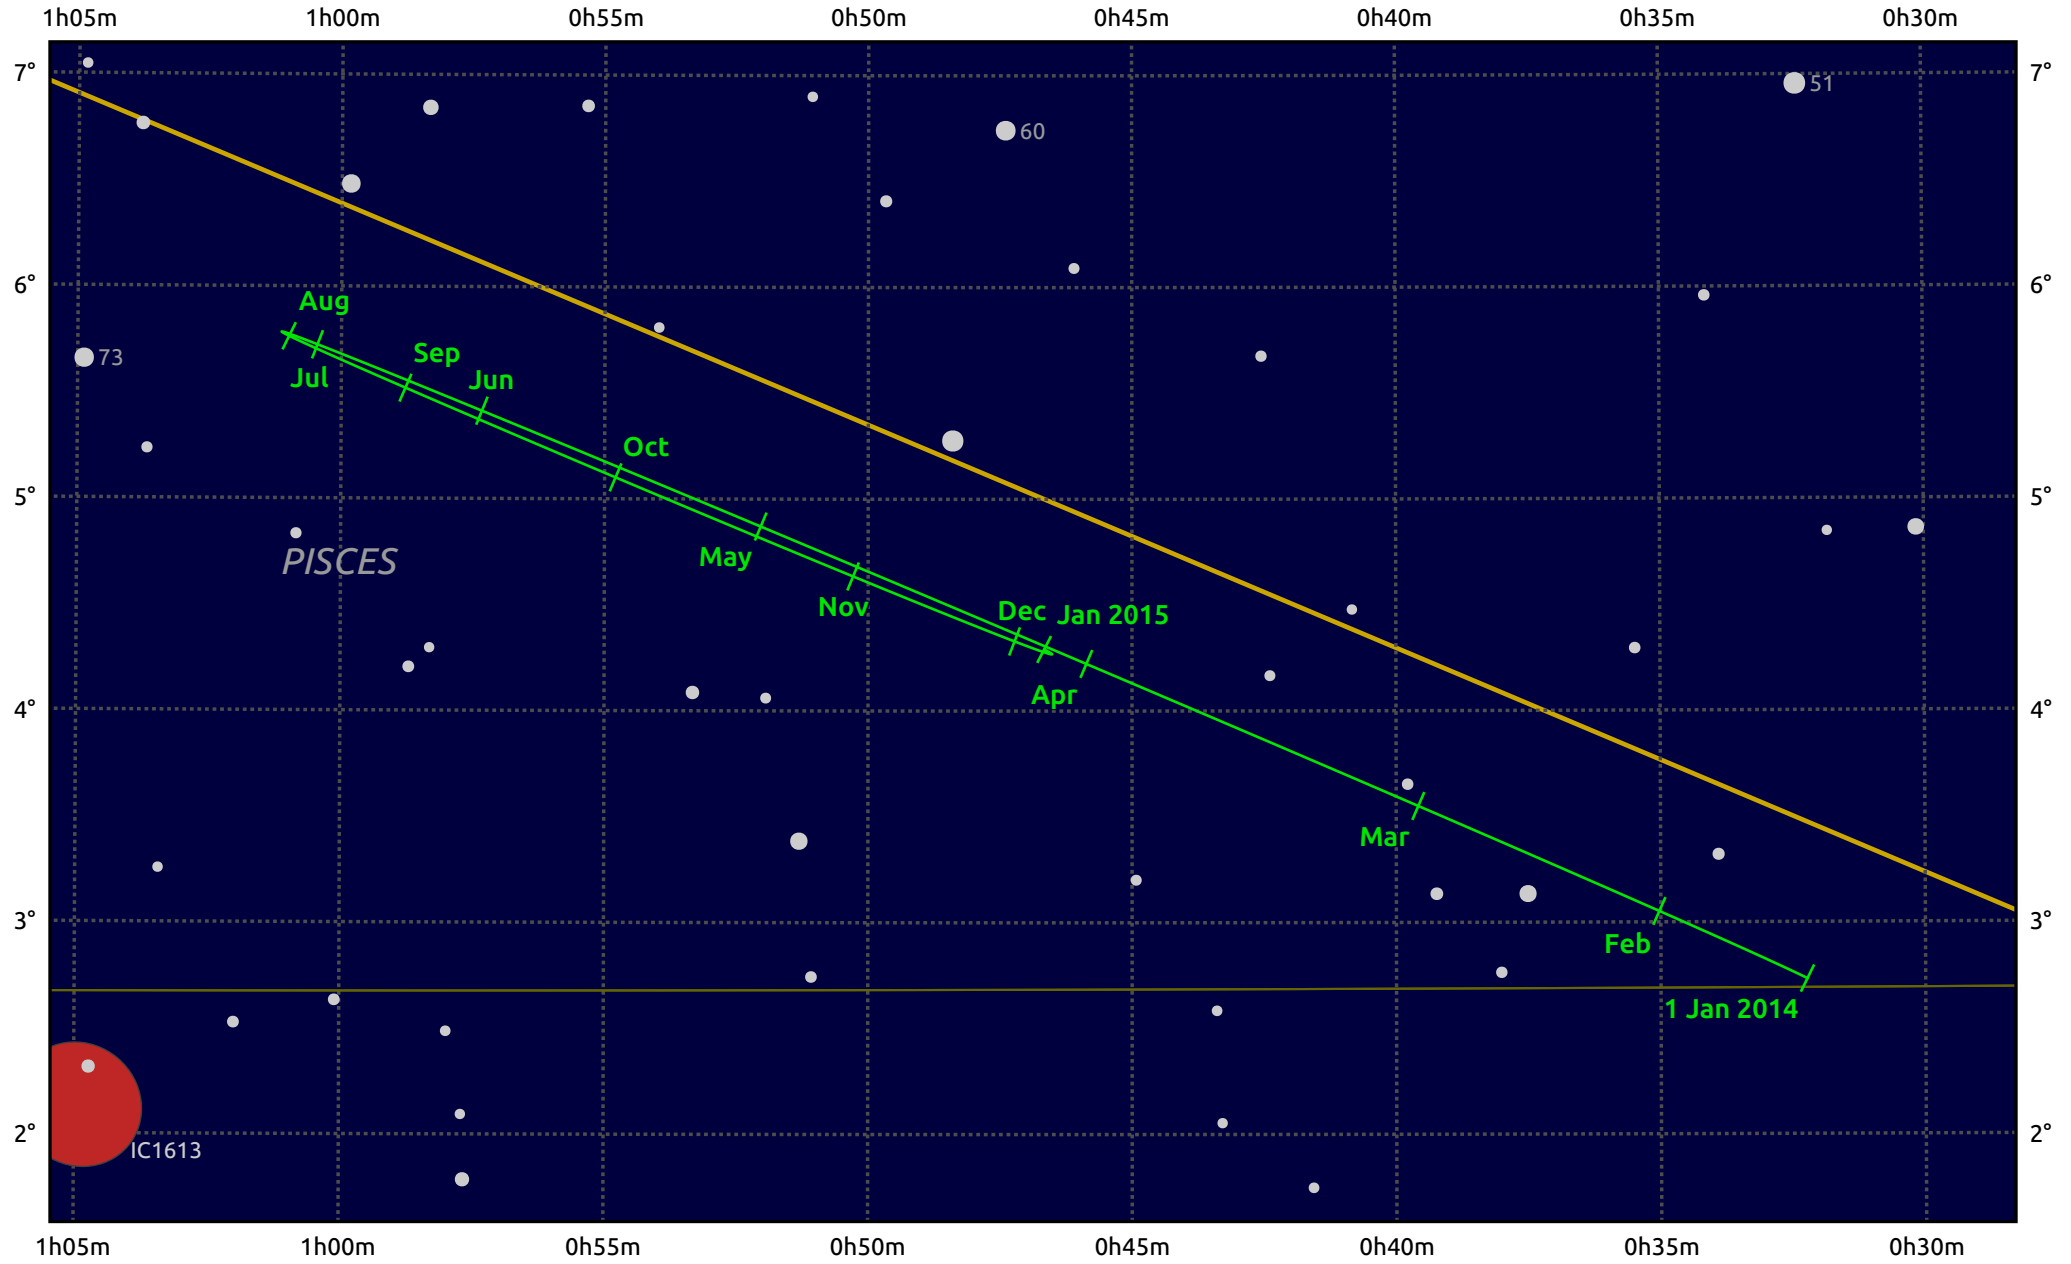

The path of Uranus in 2014

© Dominic Ford 2011–2025. Date markers placed at midnight UTC. Downloaded from <https://in-the-sky.org>

Magnitude scale: ● 8.0 ● 7.0 ● 6.0 ● 5.0

— Ecliptic Plane

- Galaxy
- Bright nebula
- Open cluster
- Globular cluster
- Planetary nebula

Date	Mag	Angular size
2014 Jan 1	5.8	3.5"
2014 Apr 1	5.9	3.4"
2014 Jul 1	5.9	3.5"
2014 Oct 1	5.7	3.7"
2015 Jan 1	5.8	3.5"