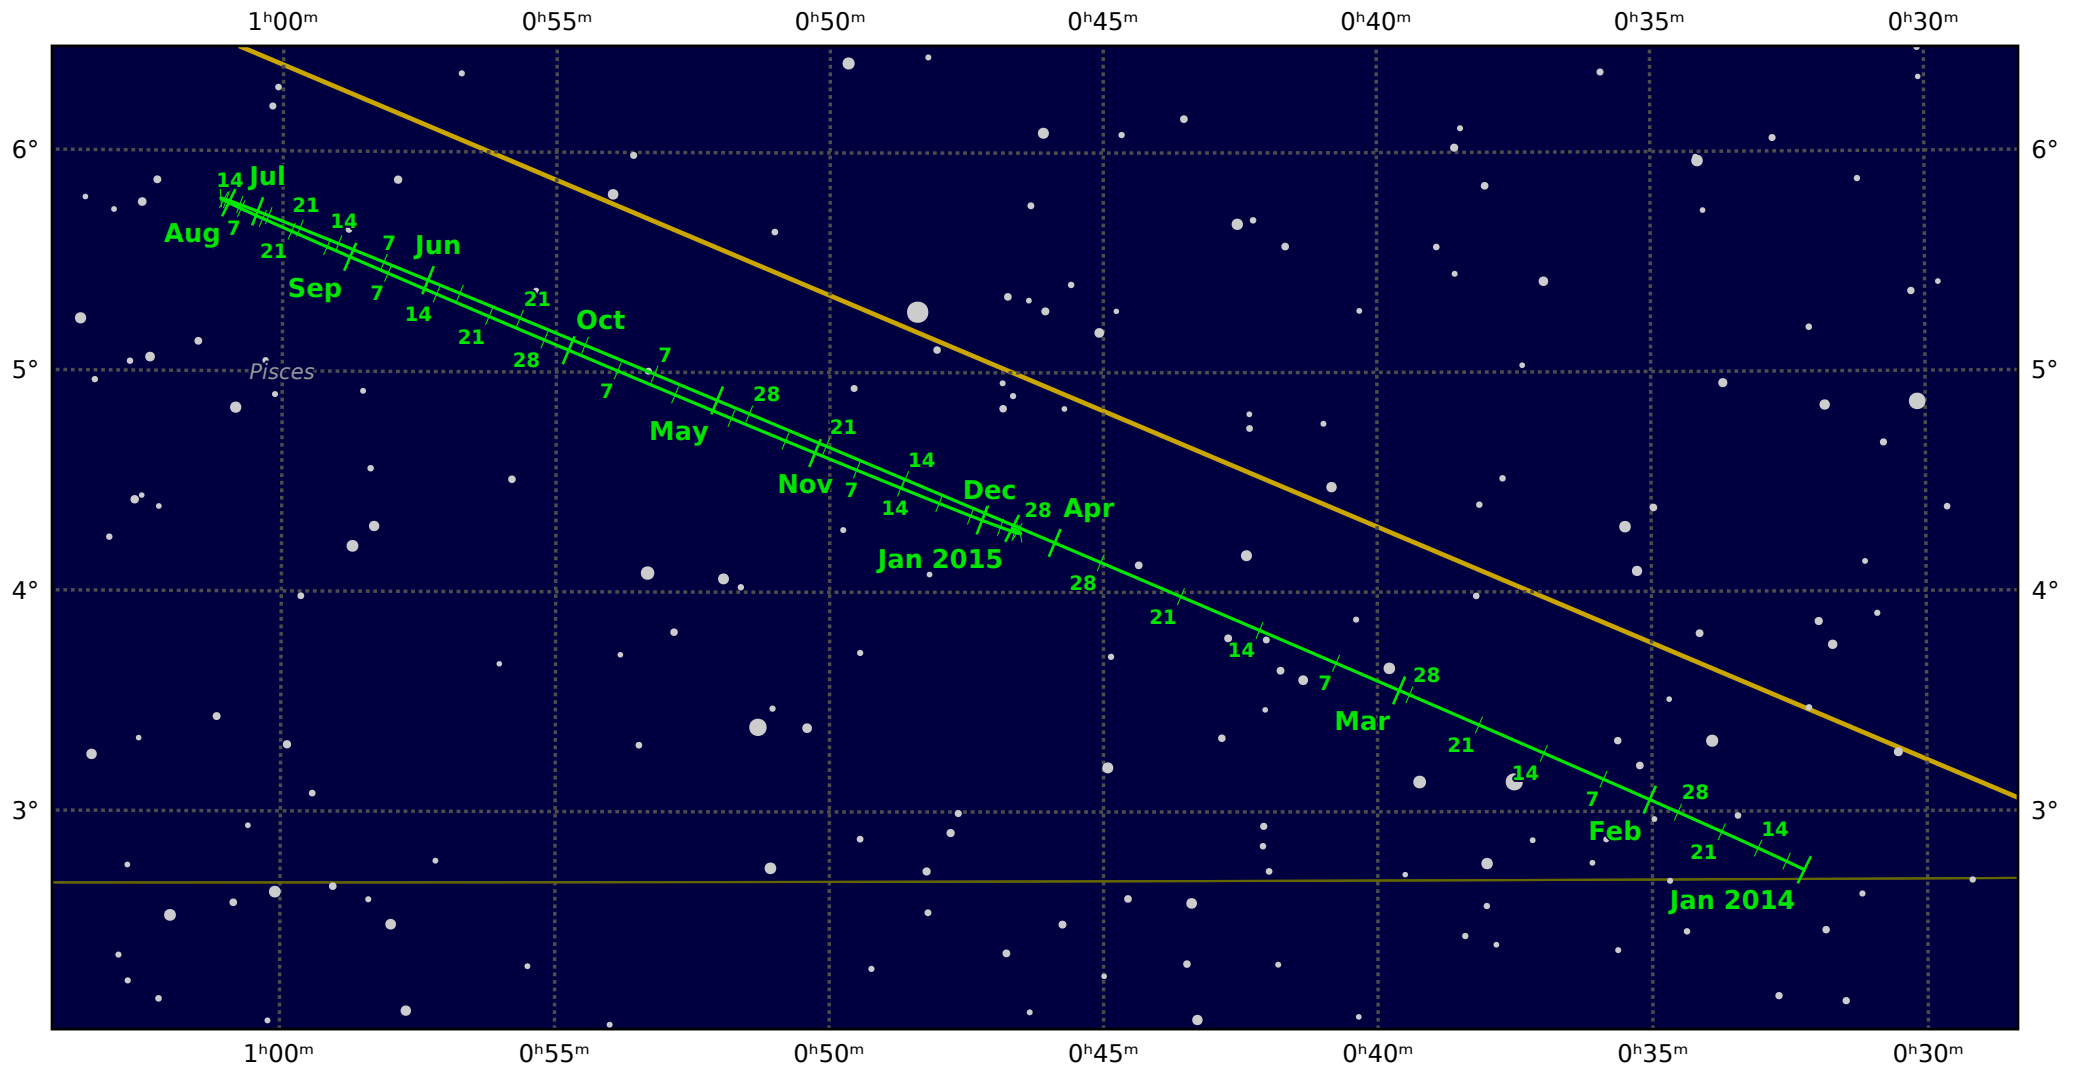

# The path of Uranus in 2014

© Dominic Ford 2011–2021. Downloaded from <https://in-the-sky.org>

Magnitude scale: •10.0 •9.5 •9.0 •8.5 •8.0 •7.5 •7.0 •6.5 •6.0 •5.5

— Ecliptic Plane — Galactic Plane