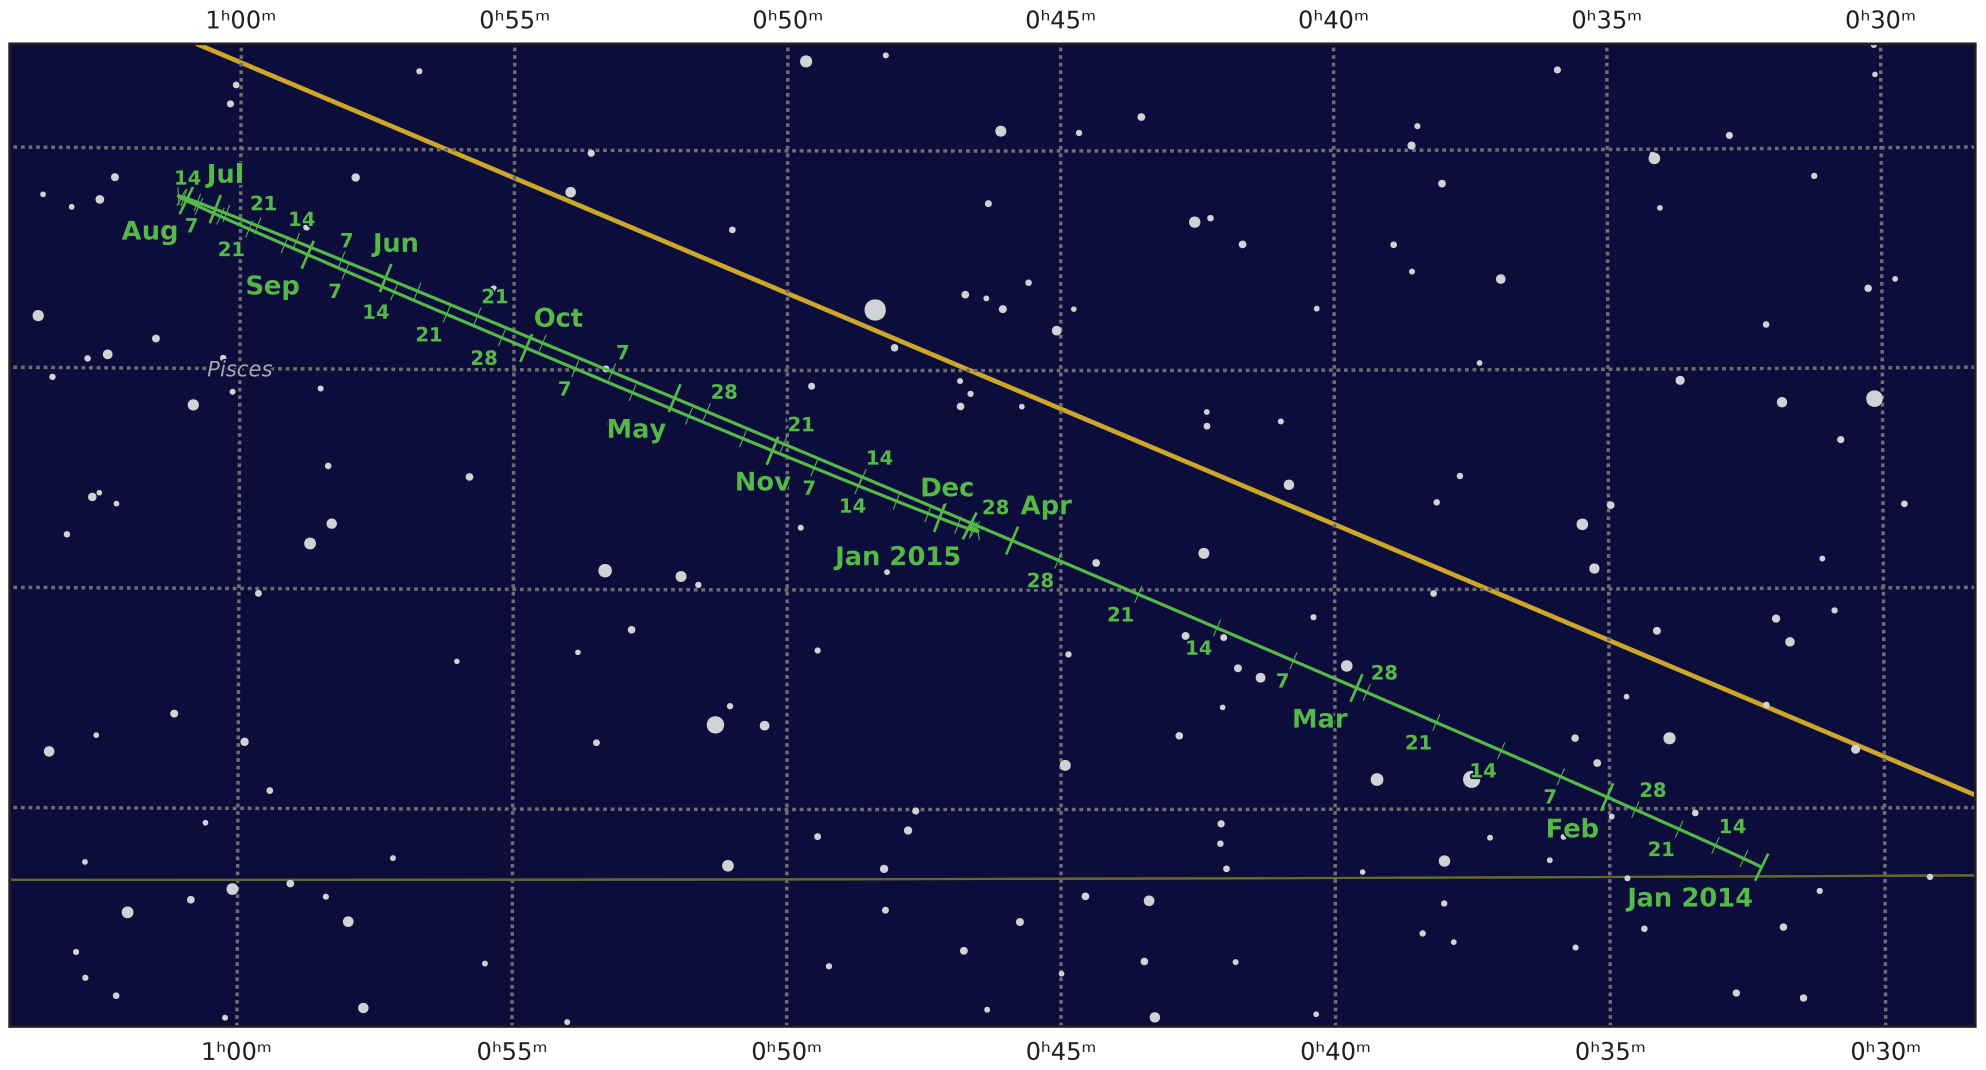

The path of Uranus in 2014

© Dominic Ford 2011–2021. Downloaded from <https://in-the-sky.org>

Magnitude scale: ● 10.0 ● 9.5 ● 9.0 ● 8.5 ● 8.0 ● 7.5 ● 7.0 ● 6.5 ● 6.0 ● 5.5

— Ecliptic Plane — Galactic Plane