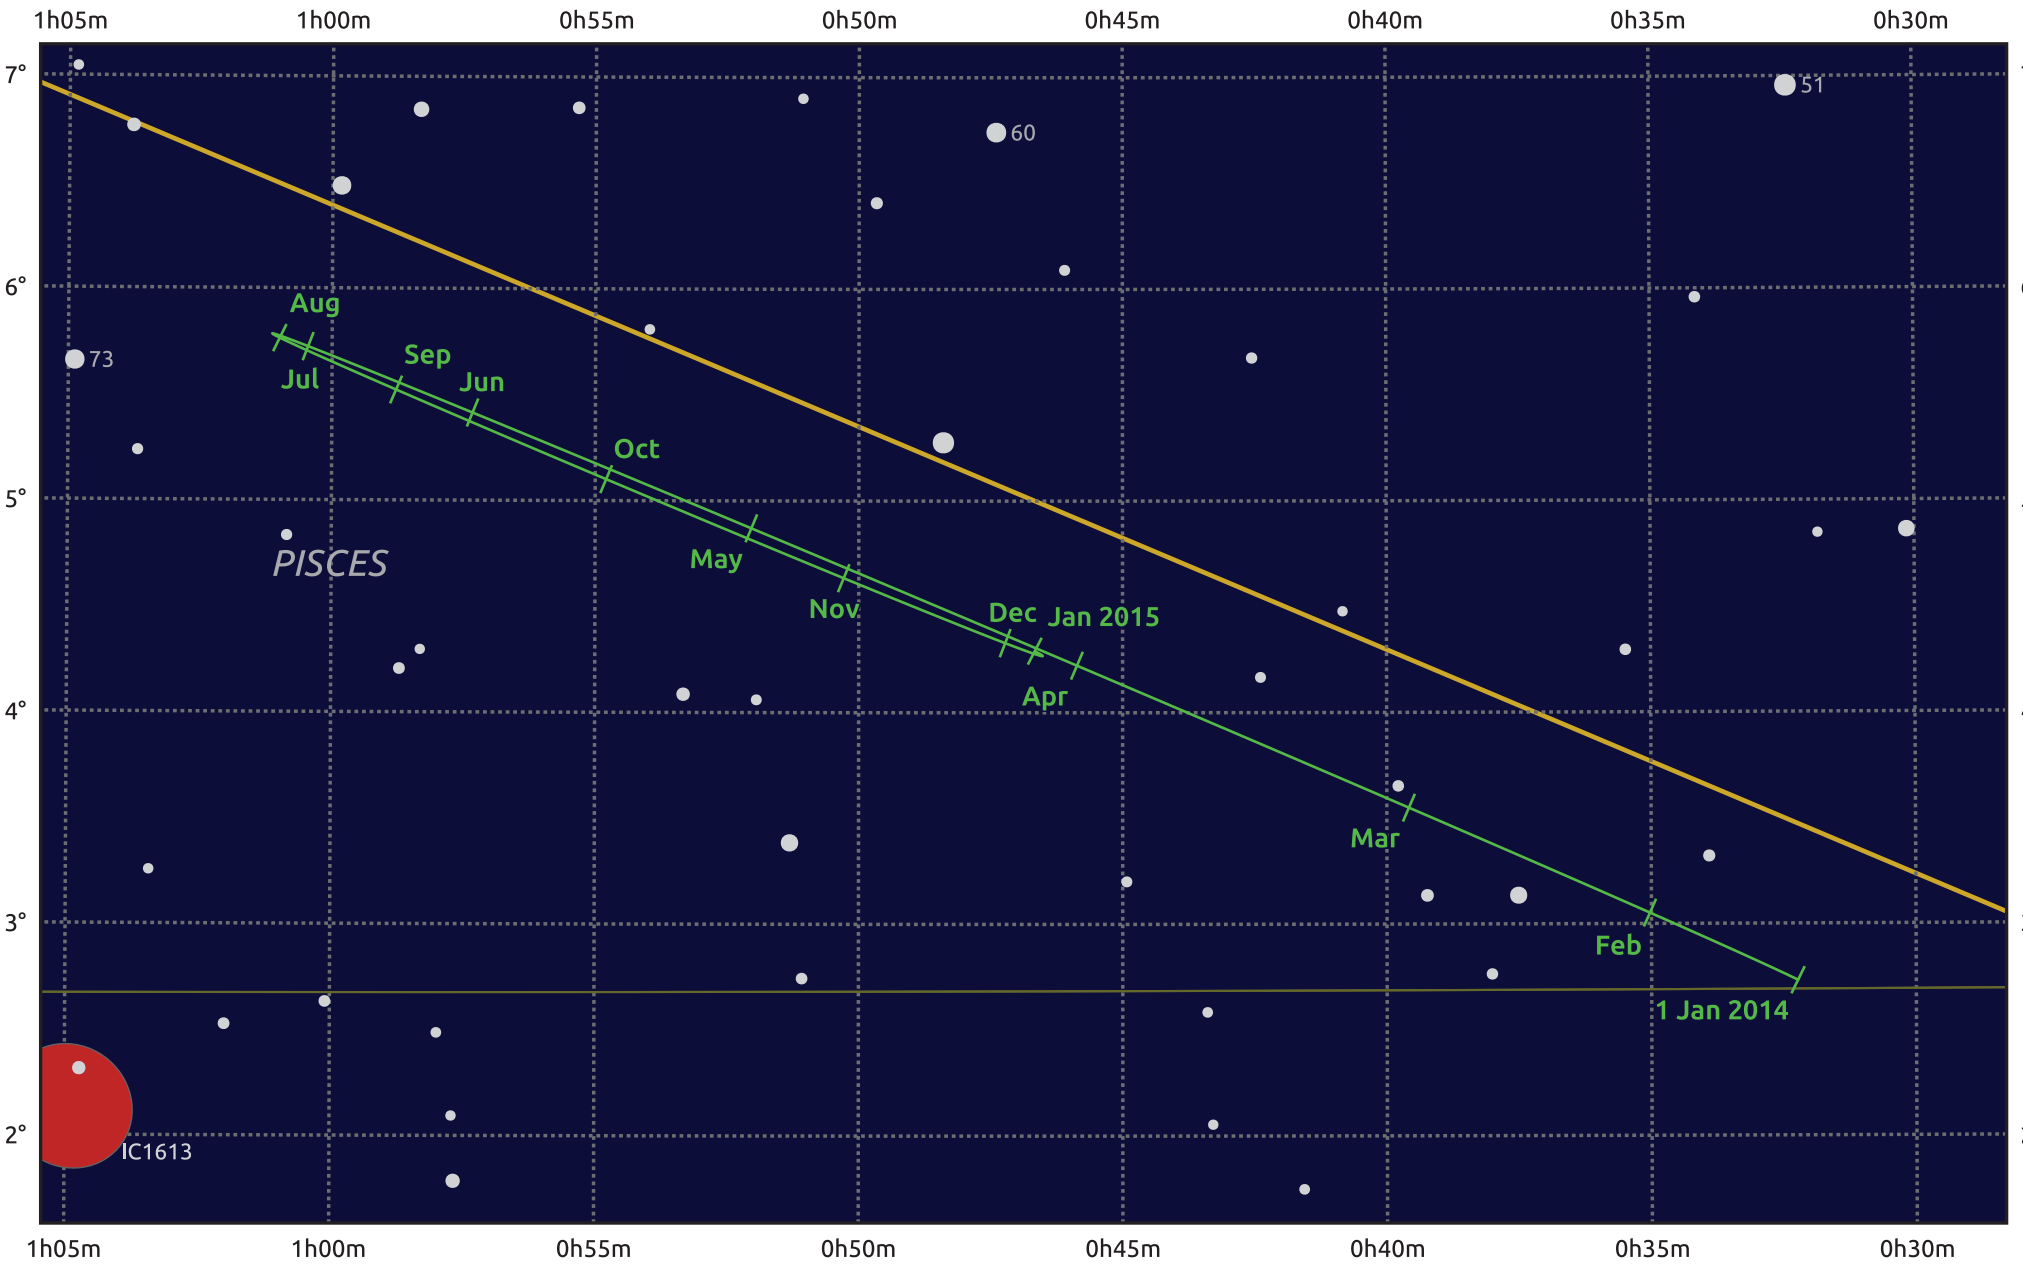

The path of Uranus in 2014

© Dominic Ford 2011–2025. Date markers placed at midnight UTC. Downloaded from <https://in-the-sky.org>

Magnitude scale: ● 8.0 ● 7.0 ● 6.0 ● 5.0

— Ecliptic Plane

- Galaxy
- Bright nebula
- Open cluster
- Globular cluster
- Planetary nebula

Date	Mag	Angular size
2014 Jan 1	5.8	3.5"
2014 Apr 1	5.9	3.4"
2014 Jul 1	5.9	3.5"
2014 Oct 1	5.7	3.7"
2015 Jan 1	5.8	3.5"