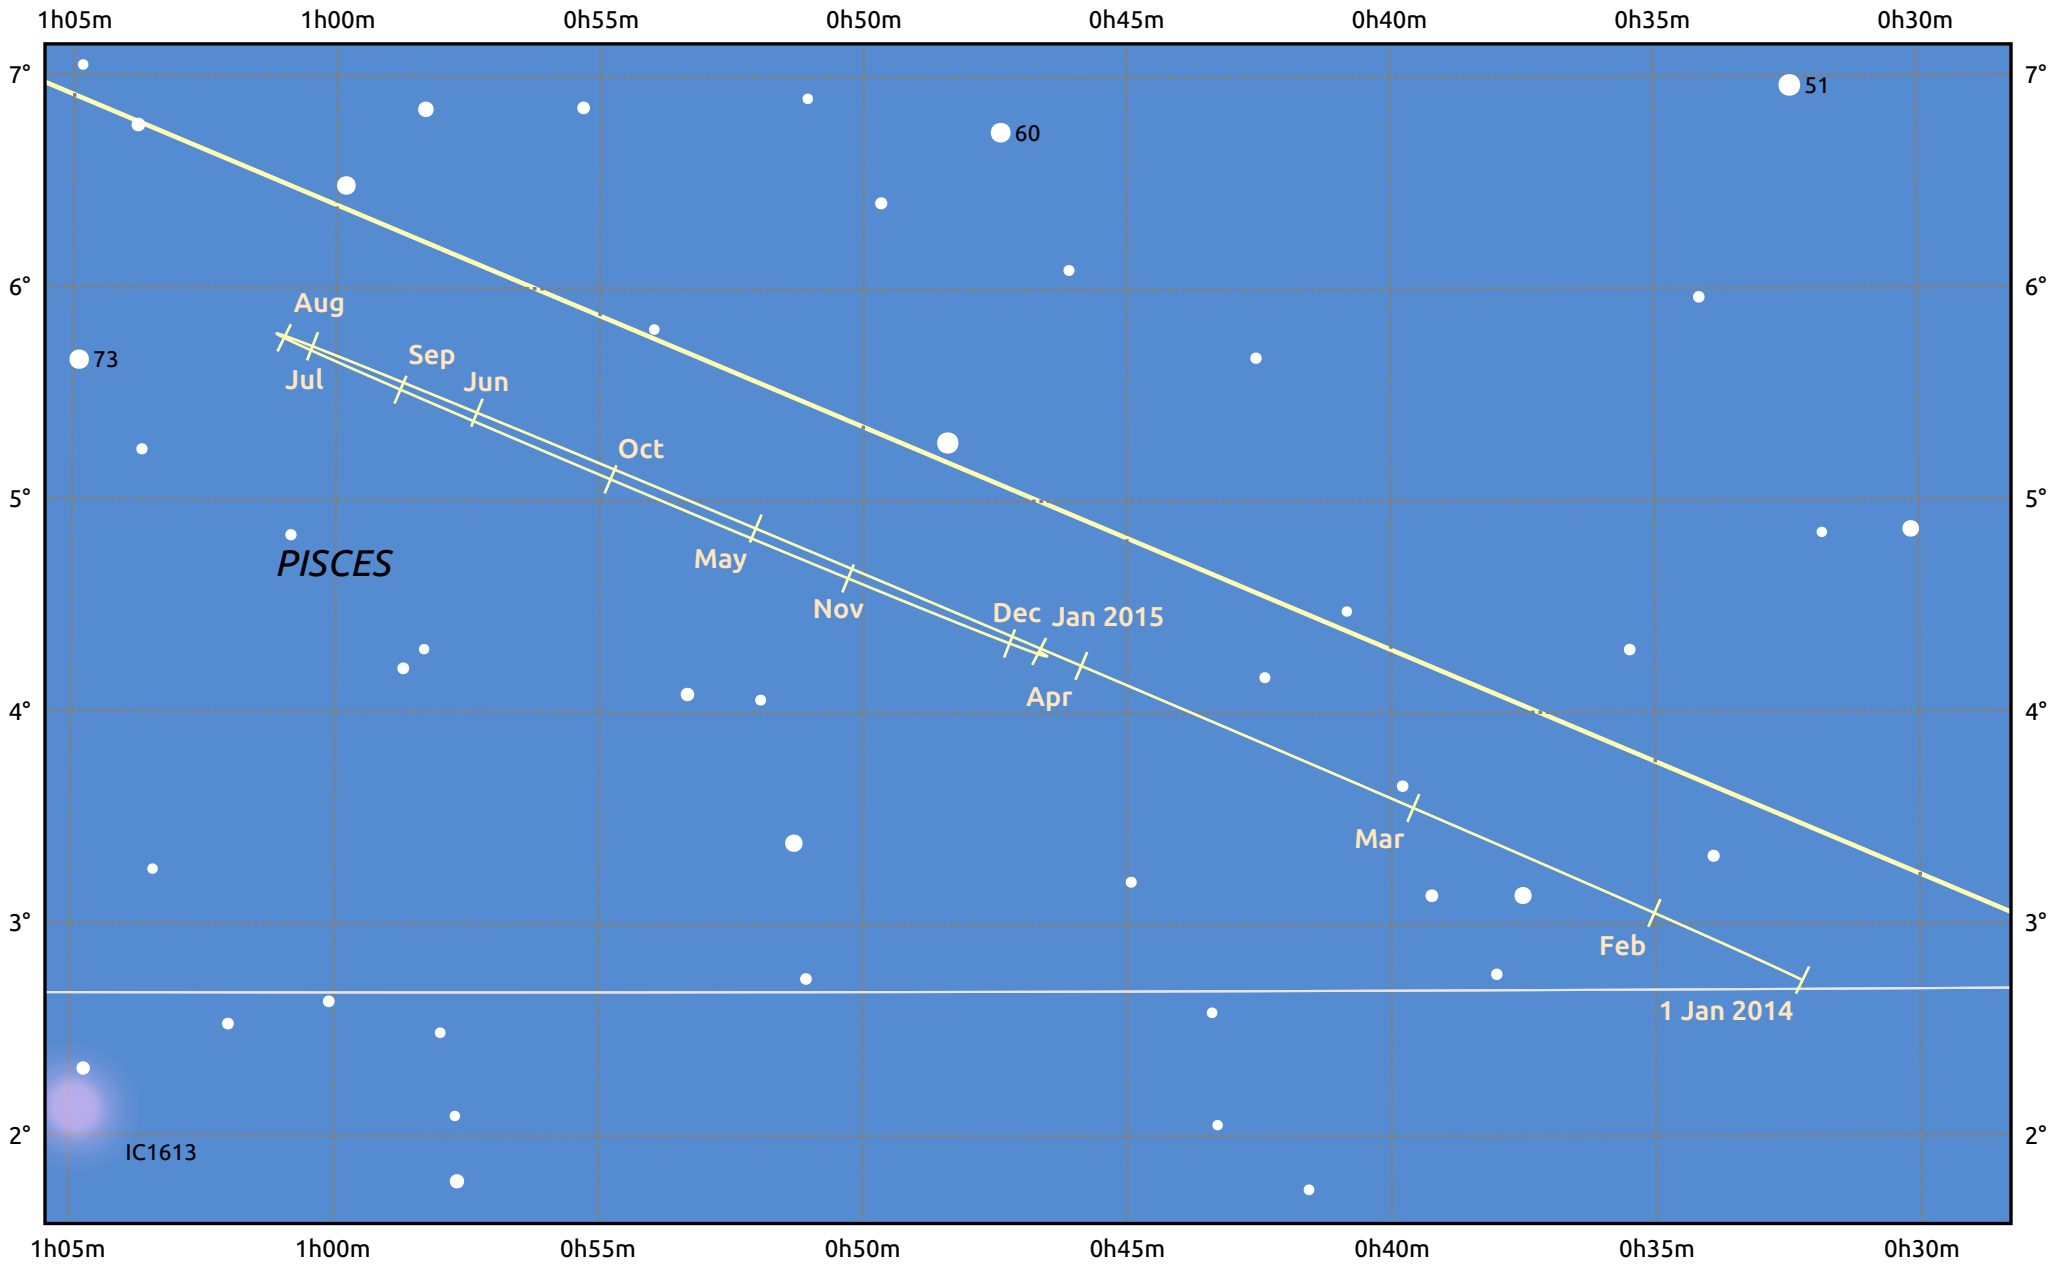

# The path of Uranus in 2014

© Dominic Ford 2011–2025. Date markers placed at midnight UTC. Downloaded from <https://in-the-sky.org>

Magnitude scale: ● 8.0 ● 7.0 ● 6.0 ● 5.0

— Ecliptic Plane

- Galaxy
- Bright nebula
- Open cluster
- Globular cluster
- Planetary nebula

Date	Mag	Angular size
2014 Jan 1	5.8	3.5"
2014 Apr 1	5.9	3.4"
2014 Jul 1	5.9	3.5"
2014 Oct 1	5.7	3.7"
2015 Jan 1	5.8	3.5"