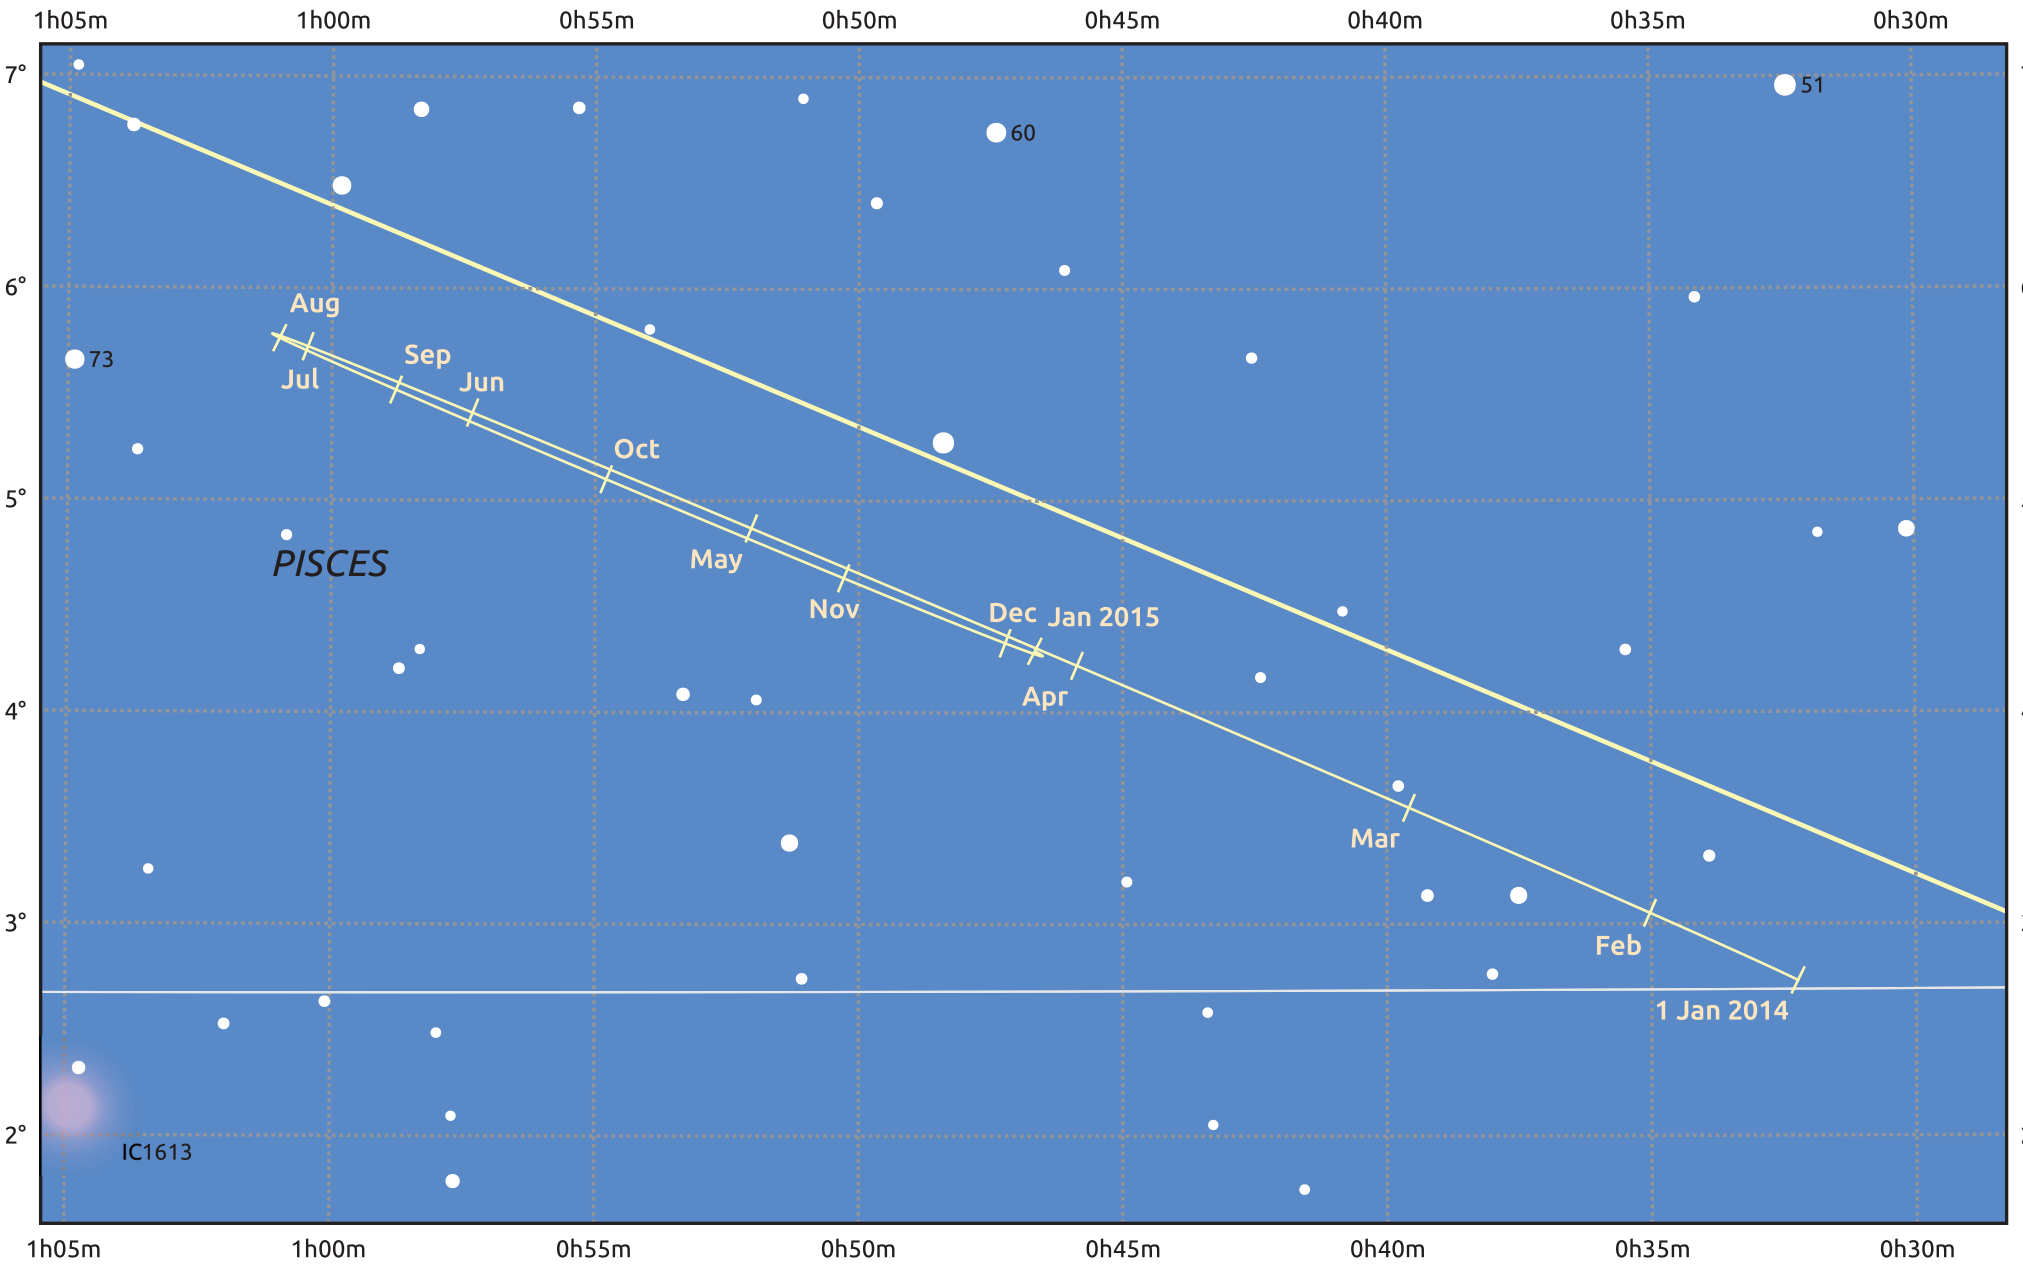

# The path of Uranus in 2014

© Dominic Ford 2011–2025. Date markers placed at midnight UTC. Downloaded from <https://in-the-sky.org>

Magnitude scale: ● 8.0 ● 7.0 ● 6.0 ● 5.0

— Ecliptic Plane

- Galaxy
- Bright nebula
- Open cluster
- Globular cluster
- Planetary nebula

Date	Mag	Angular size
2014 Jan 1	5.8	3.5"
2014 Apr 1	5.9	3.4"
2014 Jul 1	5.9	3.5"
2014 Oct 1	5.7	3.7"
2015 Jan 1	5.8	3.5"