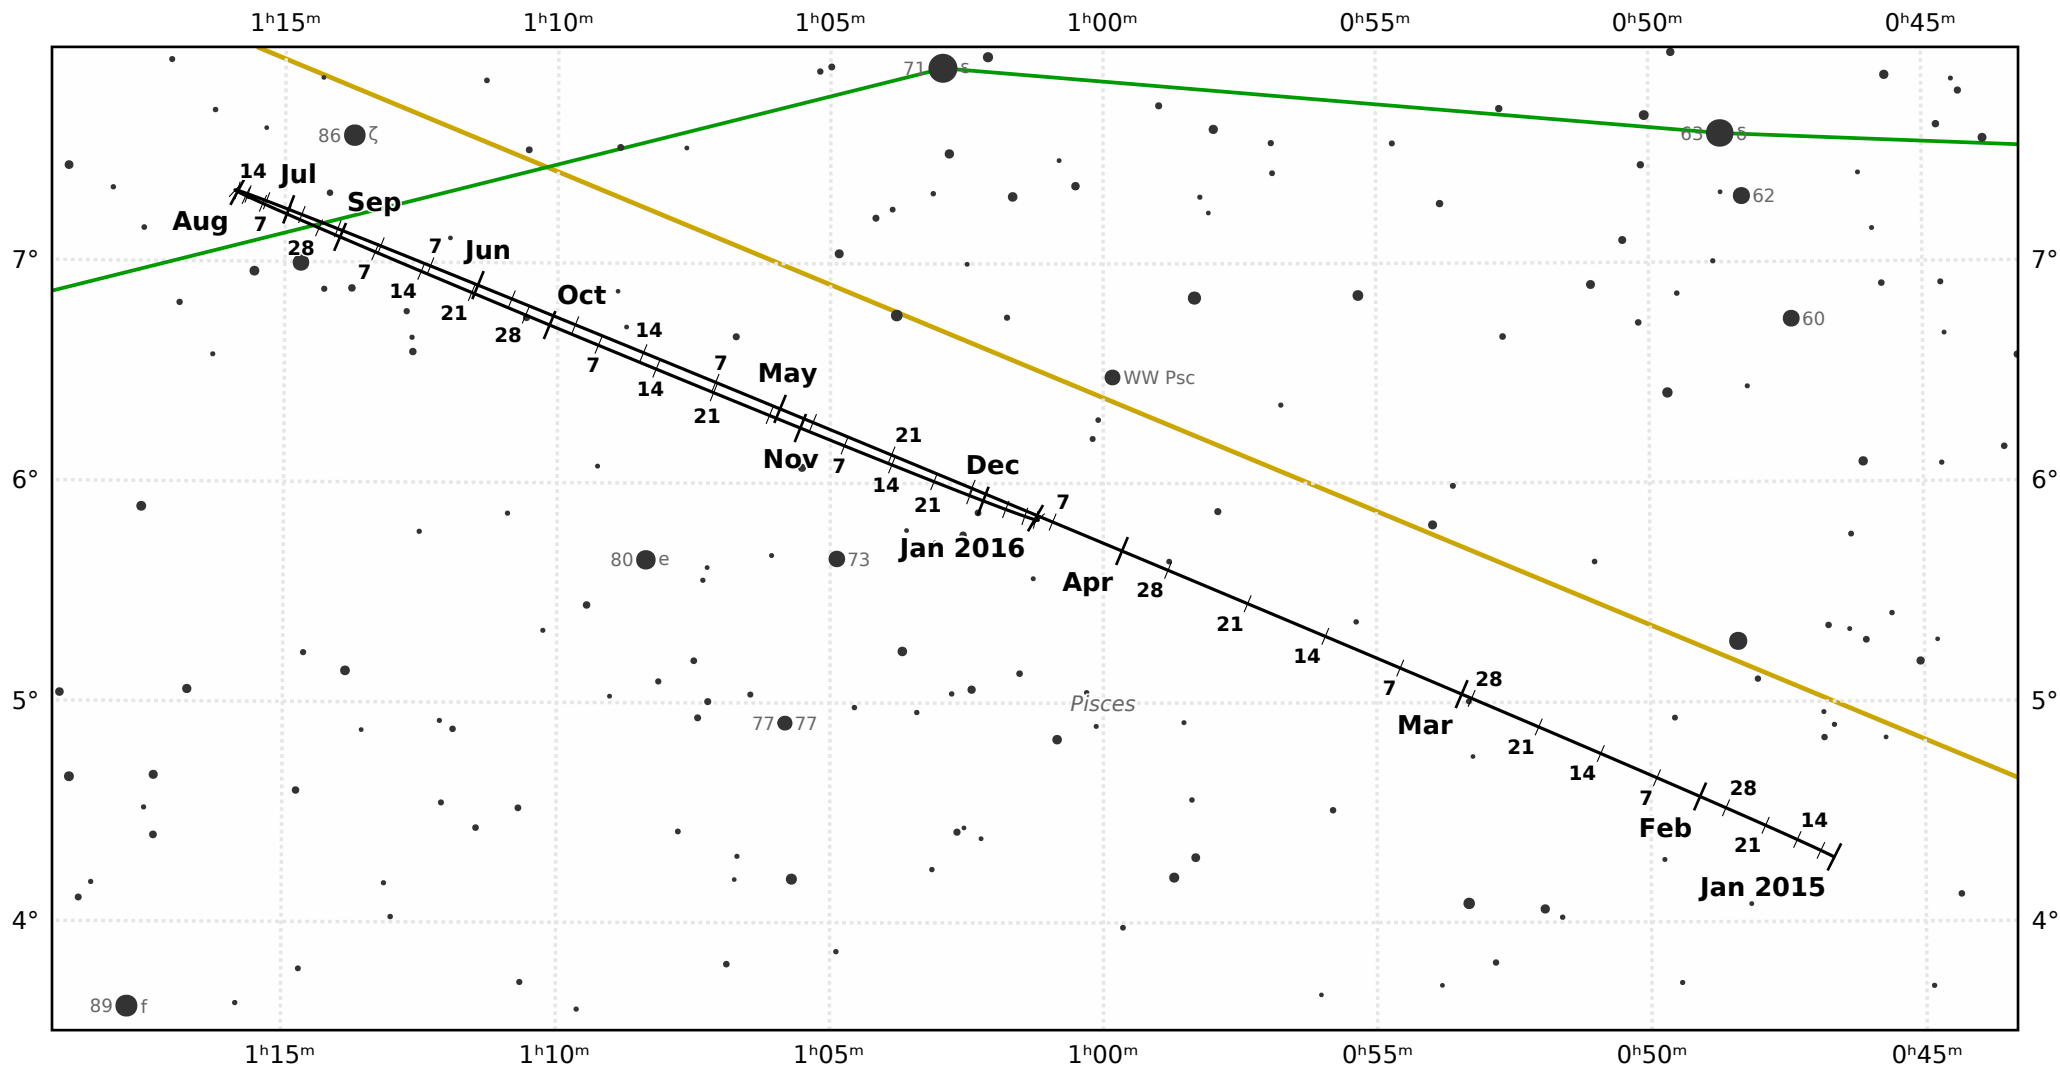

The path of Uranus in 2015

© Dominic Ford 2011-2021. Downloaded from <https://in-the-sky.org>

Magnitude scale: 10.0 9.5 9.0 8.5 8.0 7.5 7.0 6.5 6.0 5.5 5.0 4.5 4.0

— The Equator — Ecliptic Plane — Galactic Plane