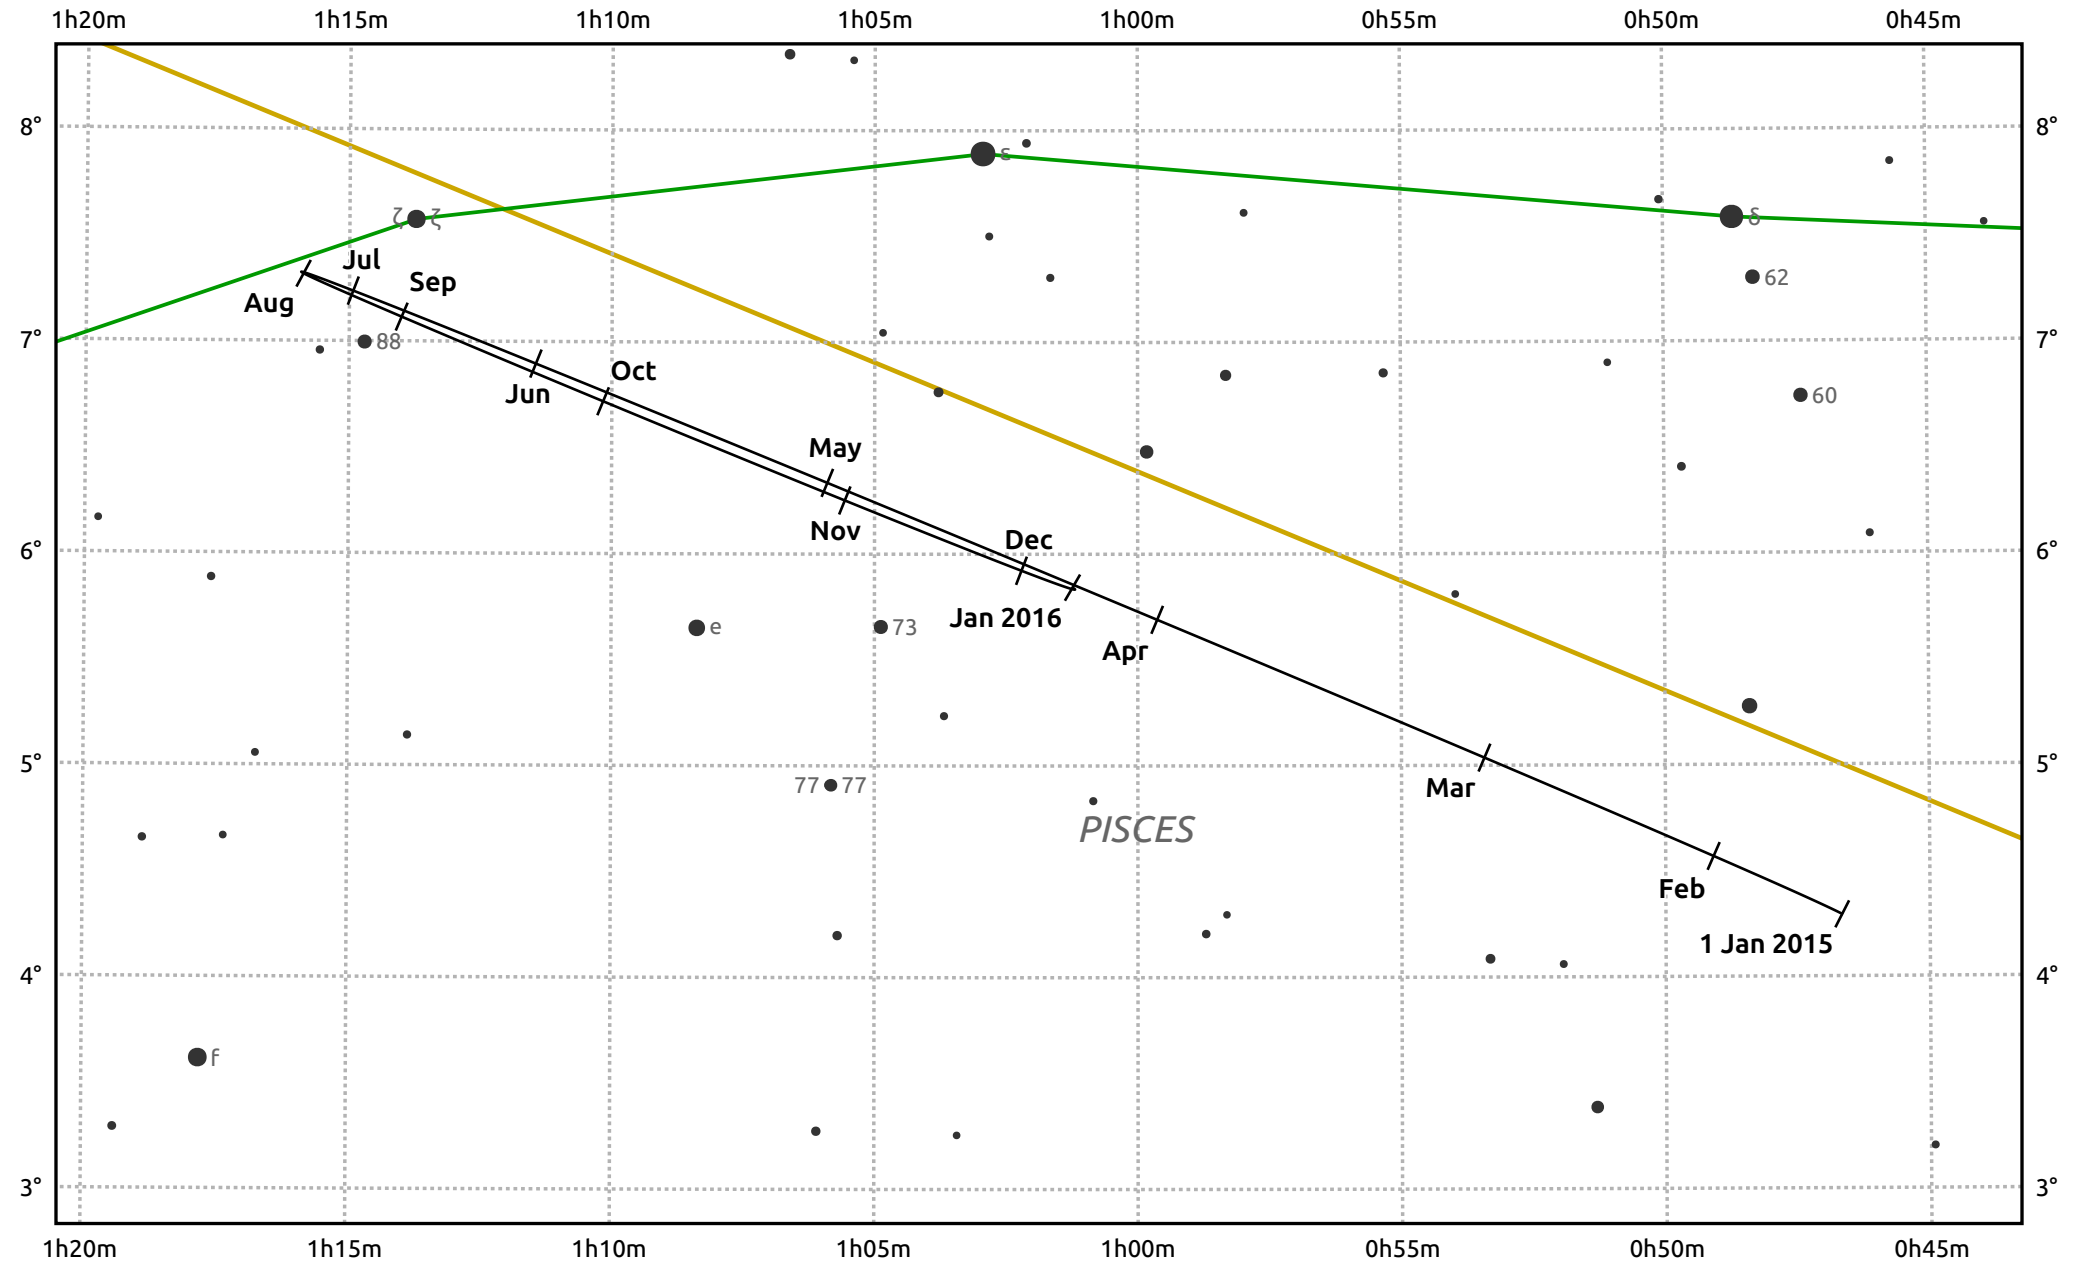

# The path of Uranus in 2015

© Dominic Ford 2011–2025. Date markers placed at midnight UTC. Downloaded from <https://in-the-sky.org>

Magnitude scale: • 8.0 • 7.0 • 6.0 • 5.0 • 4.0

— Ecliptic Plane

- Galaxy
- Bright nebula
- Open cluster
- ⊕ Globular cluster
- ⊕ Planetary nebula

Date	Mag	Angular size
2015 Jan 1	5.8	3.5"
2015 Apr 1	5.9	3.4"
2015 Jul 1	5.9	3.5"
2015 Oct 1	5.7	3.7"
2016 Jan 1	5.8	3.6"