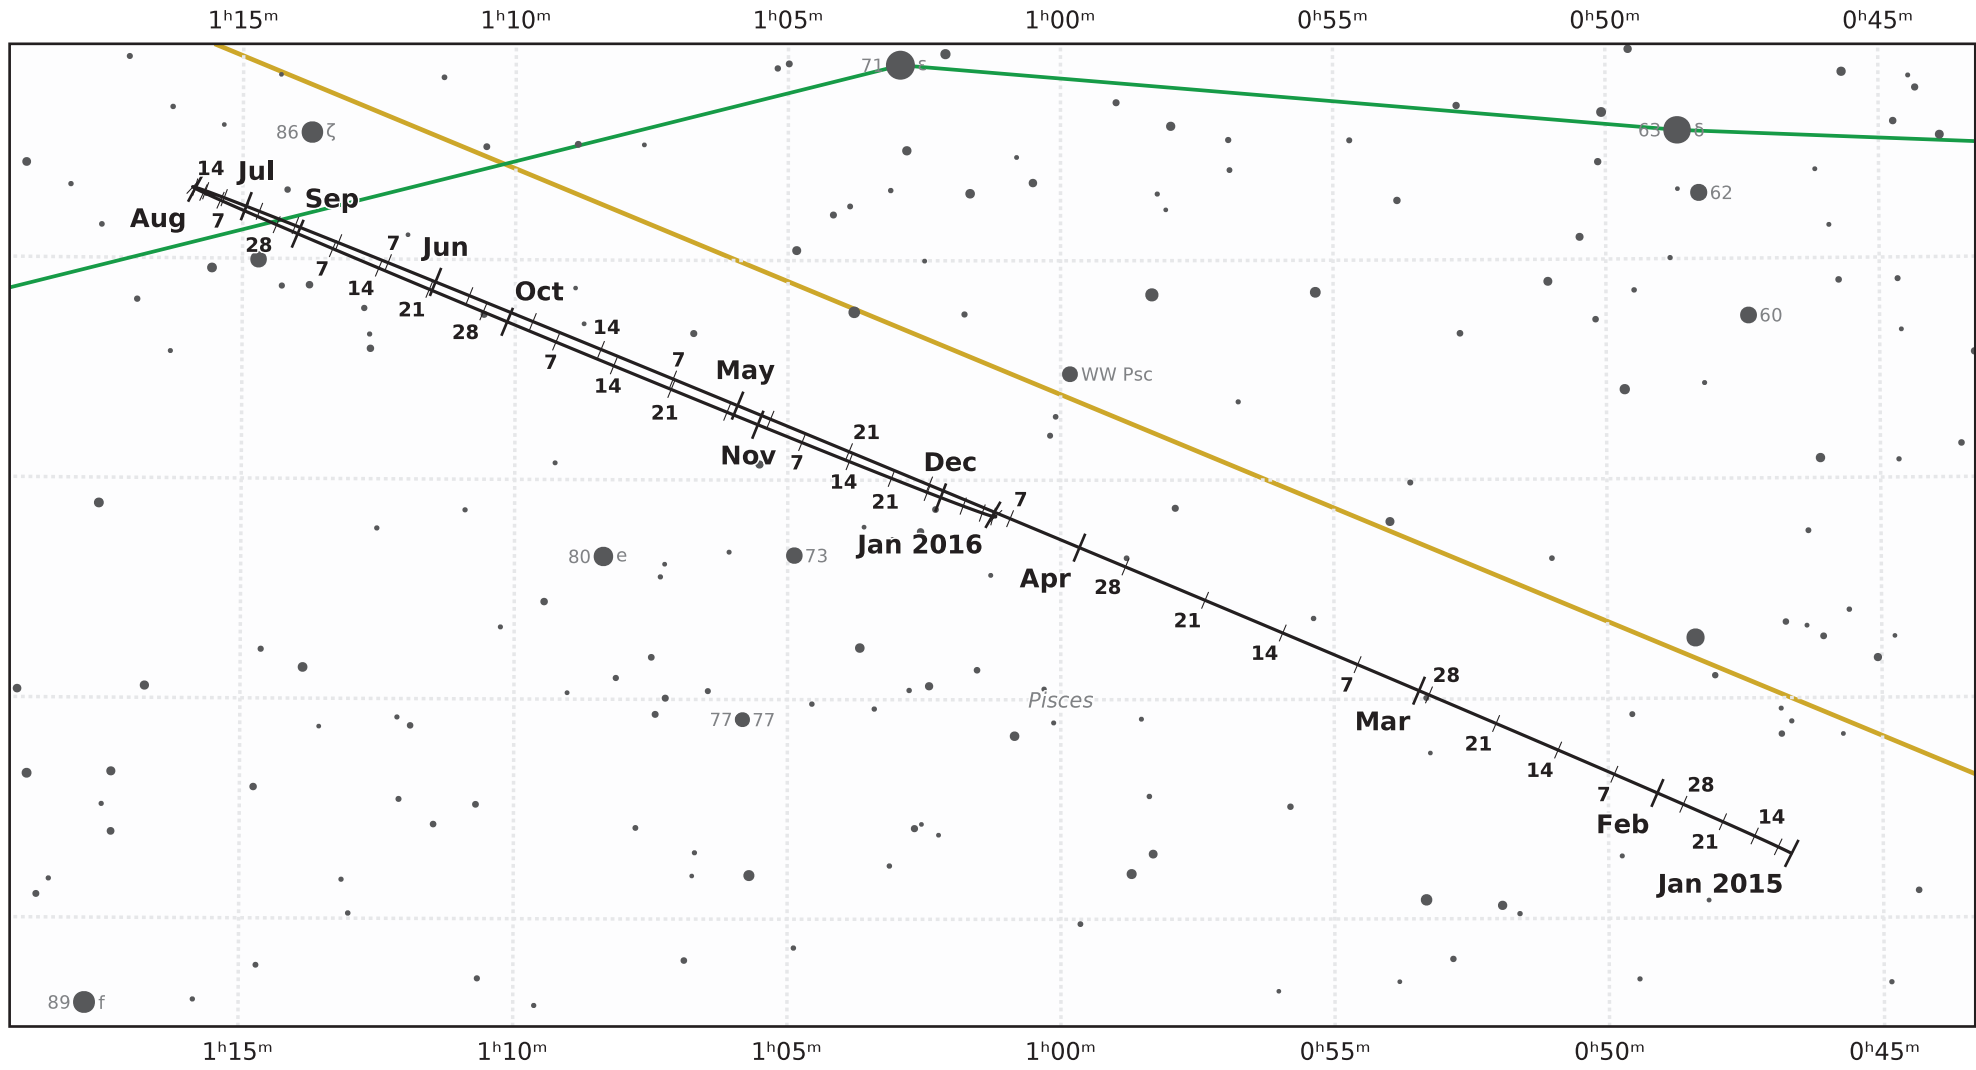

The path of Uranus in 2015

© Dominic Ford 2011–2021. Downloaded from <https://in-the-sky.org>

Magnitude scale: • 10.0 • 9.5 • 9.0 • 8.5 • 8.0 • 7.5 • 7.0 • 6.5 • 6.0 • 5.5 • 5.0 • 4.5 • 4.0

— The Equator — Ecliptic Plane — Galactic Plane