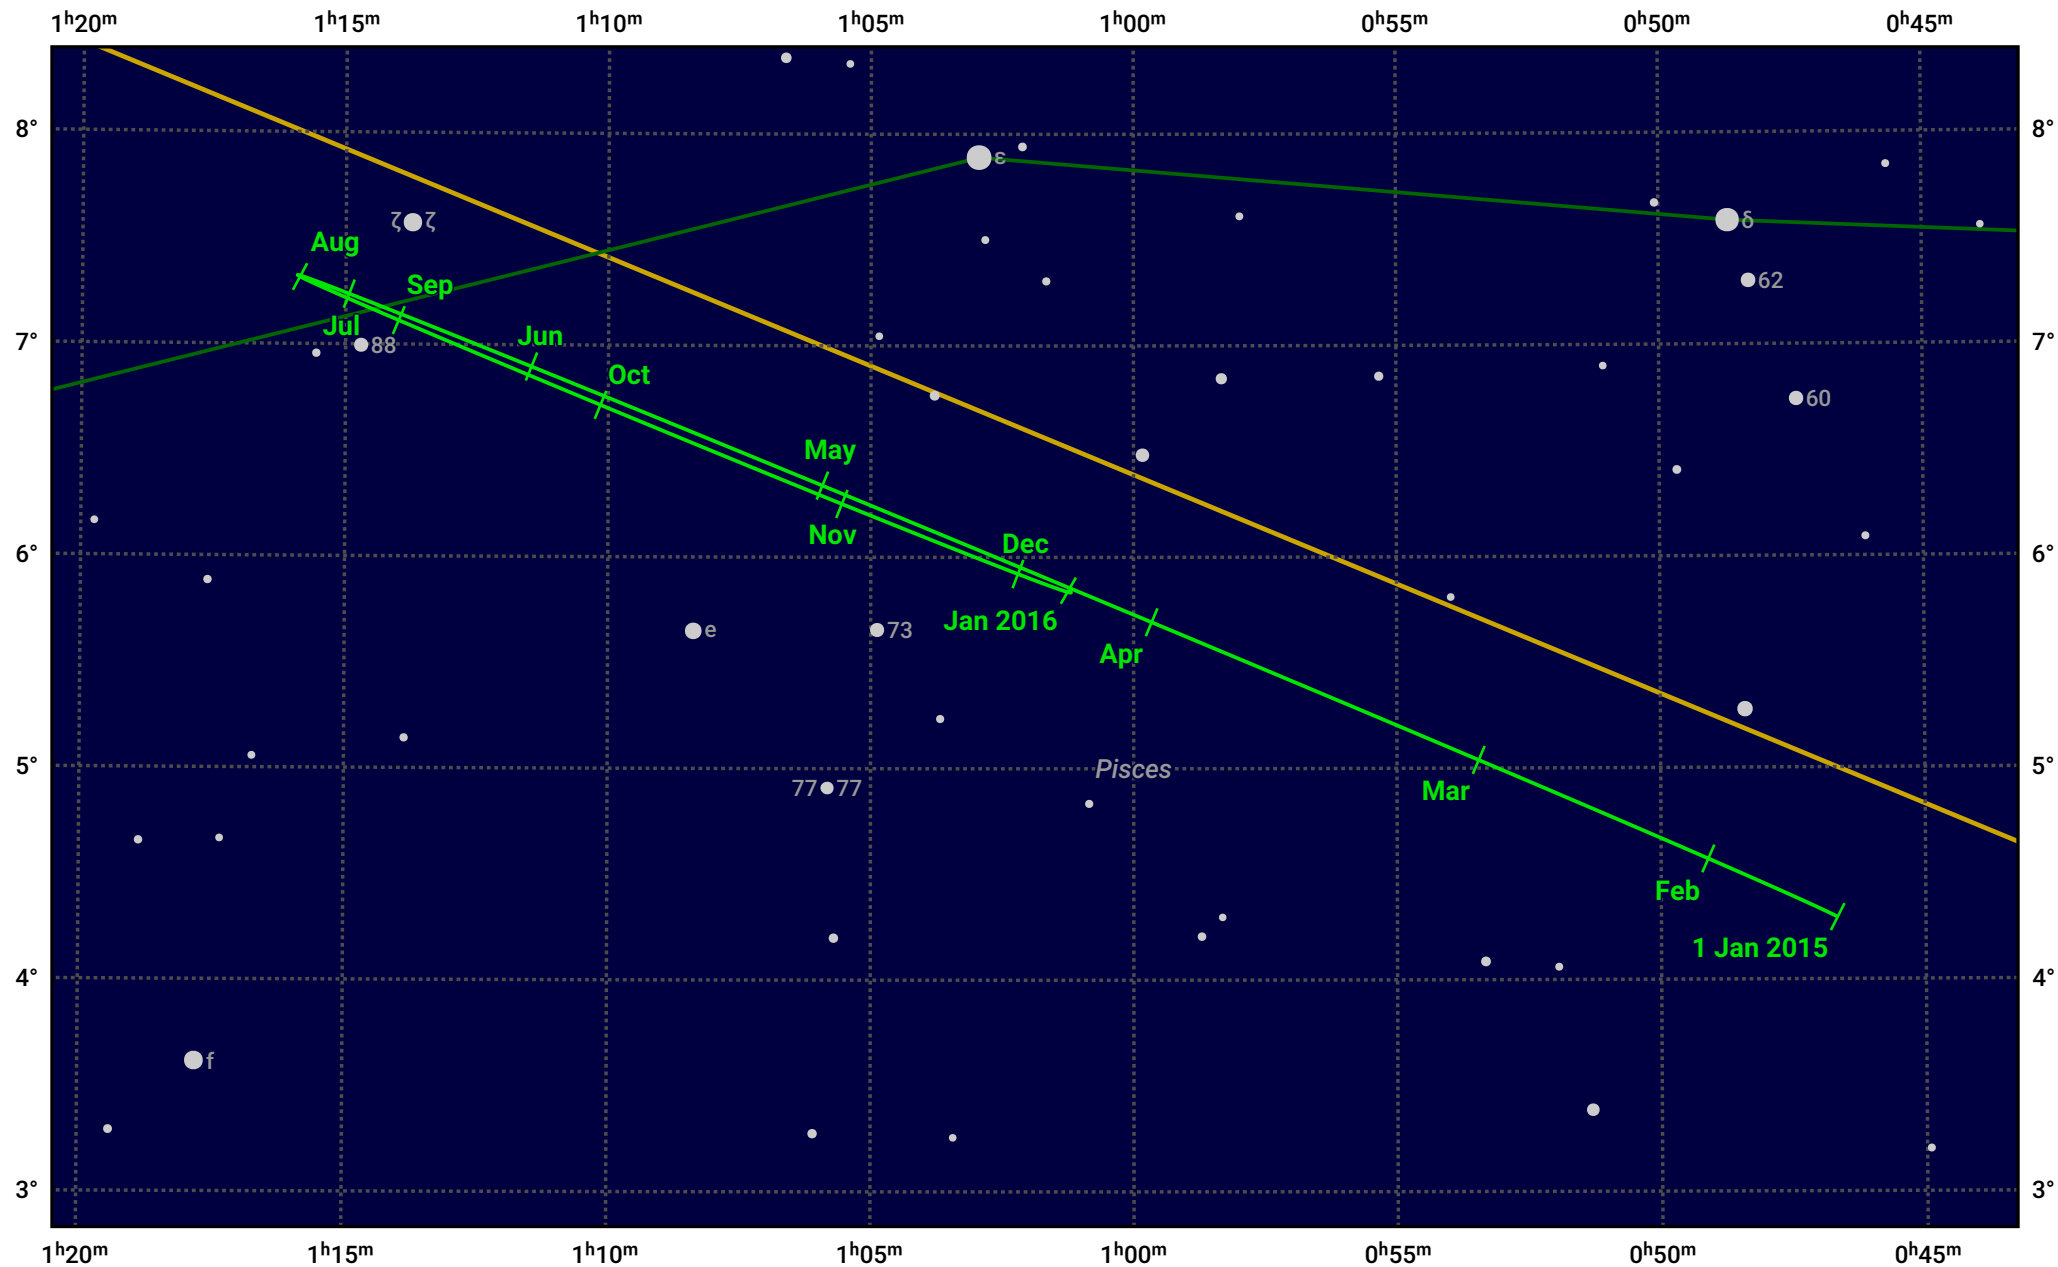

# The path of Uranus in 2015

© Dominic Ford 2011–2023. Date markers placed at midnight UTC. Downloaded from <https://in-the-sky.org>

Magnitude scale: ● 8.0 ● 7.0 ● 6.0 ● 5.0 ● 4.0

— Ecliptic Plane

- Galaxy
- Bright nebula
- Open cluster
- ⊕ Globular cluster

Date	Mag	Angular size
2015 Jan 1	5.8	3.5"
2015 Apr 1	5.9	3.4"
2015 Jul 1	5.9	3.5"
2015 Oct 1	5.7	3.7"
2016 Jan 1	5.8	3.6"