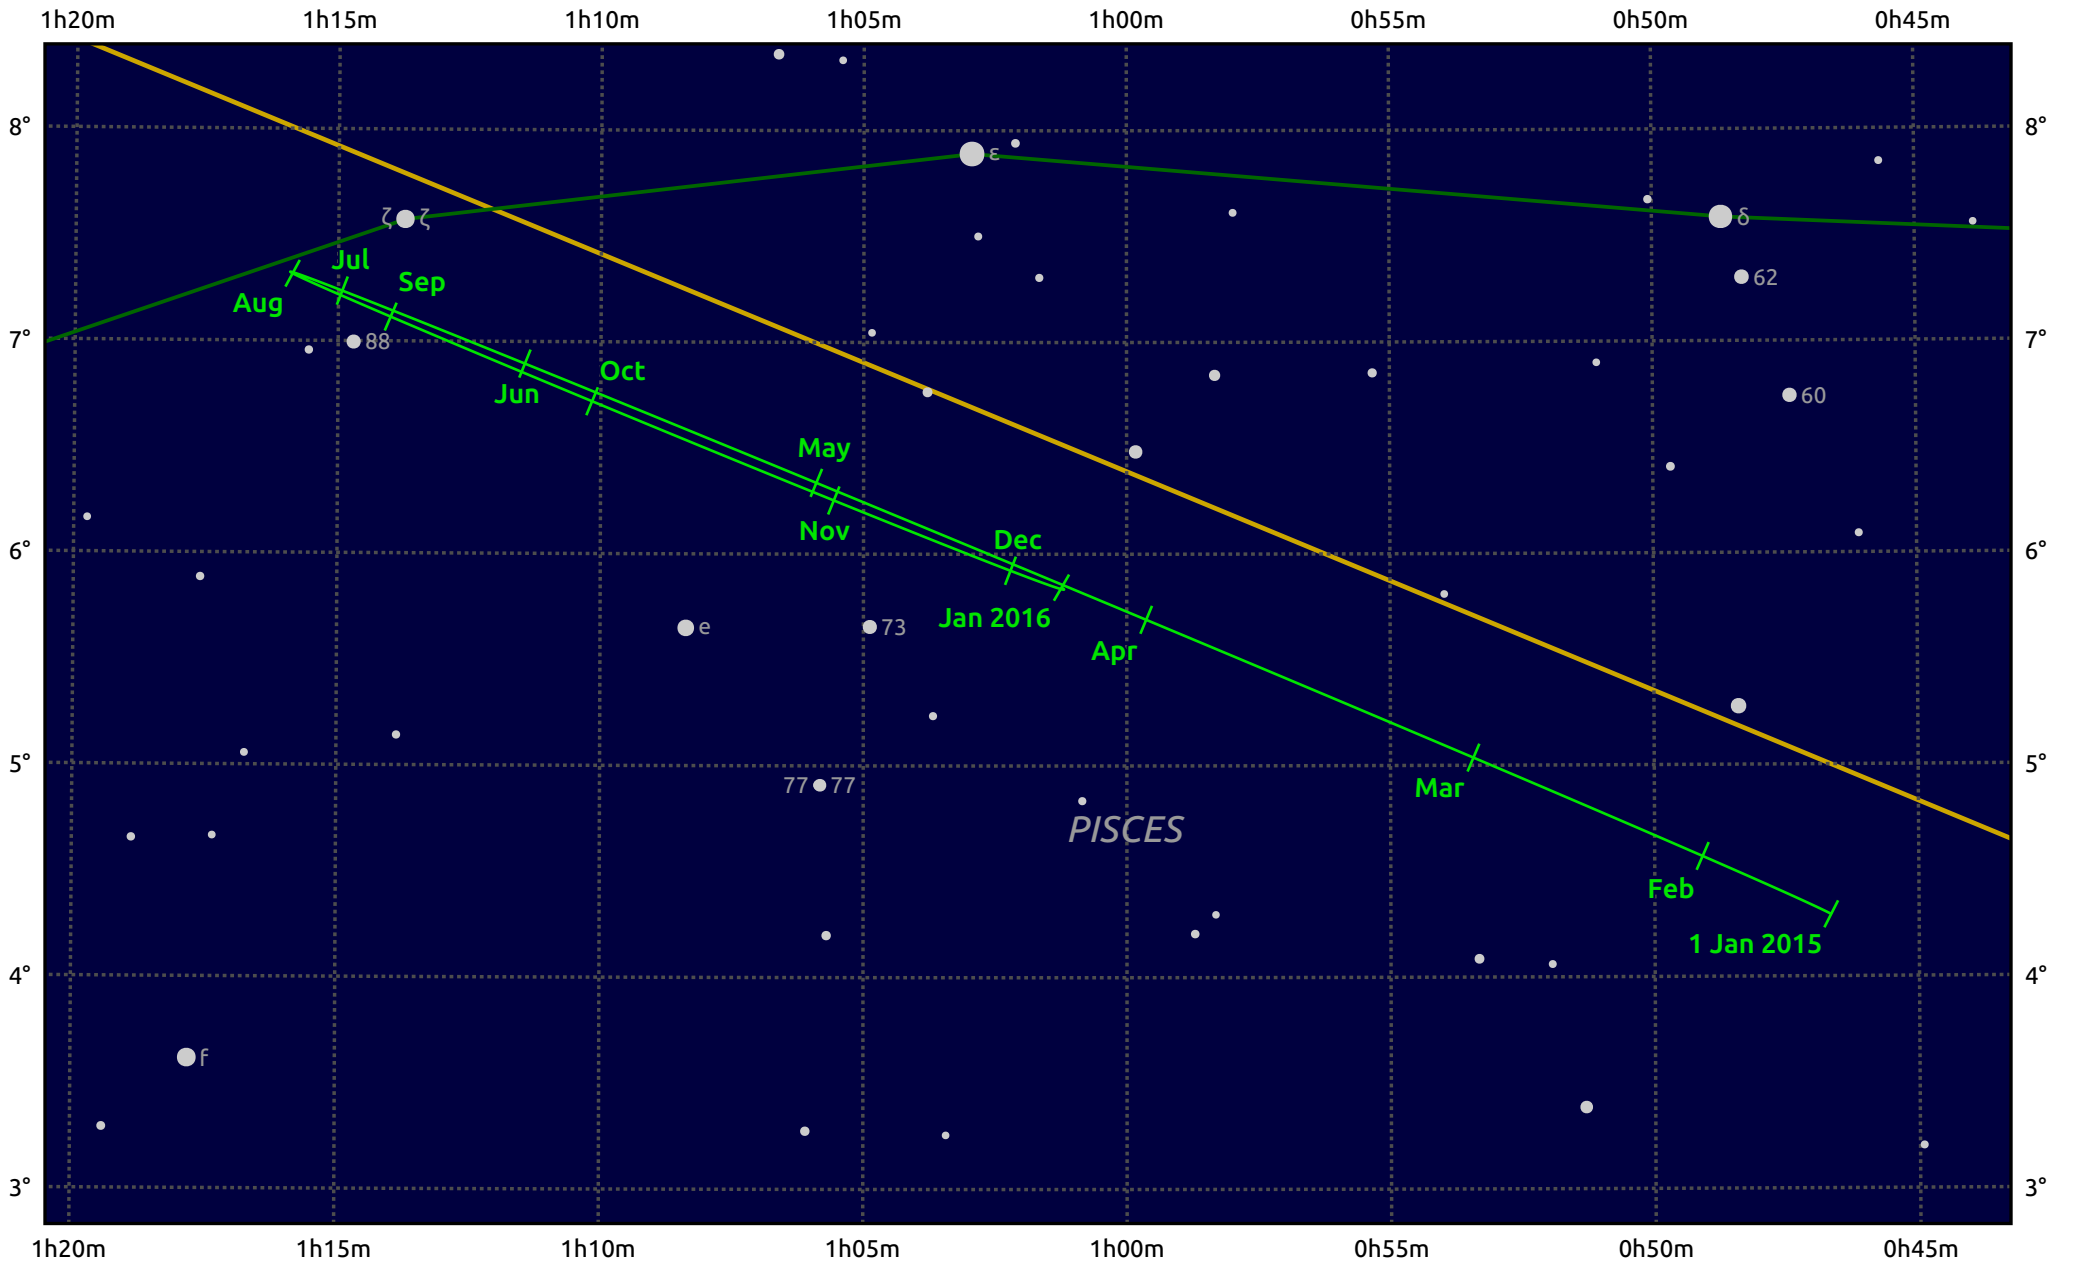

# The path of Uranus in 2015

© Dominic Ford 2011–2025. Date markers placed at midnight UTC. Downloaded from <https://in-the-sky.org>

Magnitude scale: • 8.0 • 7.0 • 6.0 • 5.0 ● 4.0

— Ecliptic Plane

- Galaxy
- Bright nebula
- Open cluster
- ⊕ Globular cluster
- ◆ Planetary nebula

Date	Mag	Angular size
2015 Jan 1	5.8	3.5"
2015 Apr 1	5.9	3.4"
2015 Jul 1	5.9	3.5"
2015 Oct 1	5.7	3.7"
2016 Jan 1	5.8	3.6"