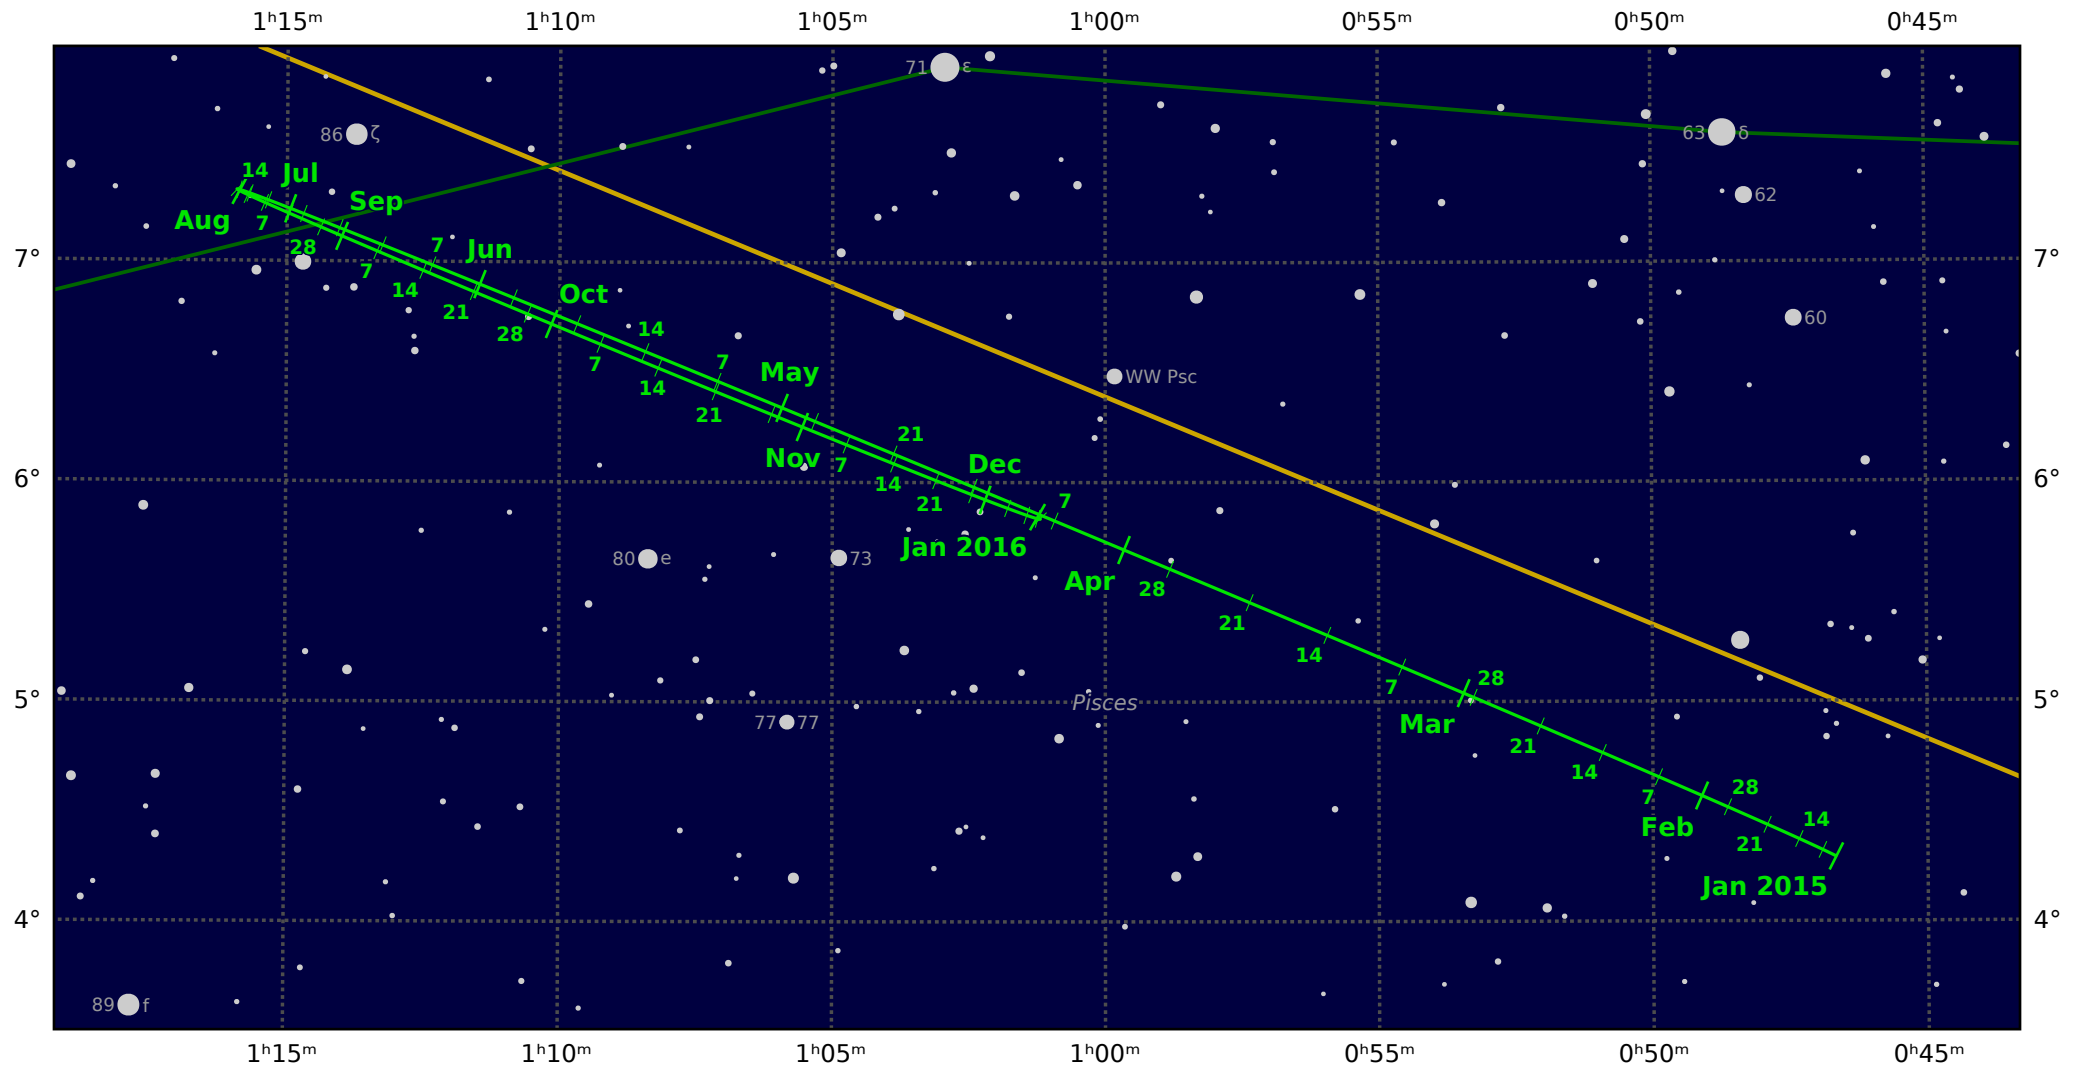

The path of Uranus in 2015

© Dominic Ford 2011-2021. Downloaded from <https://in-the-sky.org>

Magnitude scale: • 10.0 • 9.5 • 9.0 • 8.5 • 8.0 • 7.5 • 7.0 • 6.5 • 6.0 • 5.5 • 5.0 • 4.5 • 4.0

— Ecliptic Plane — Galactic Plane