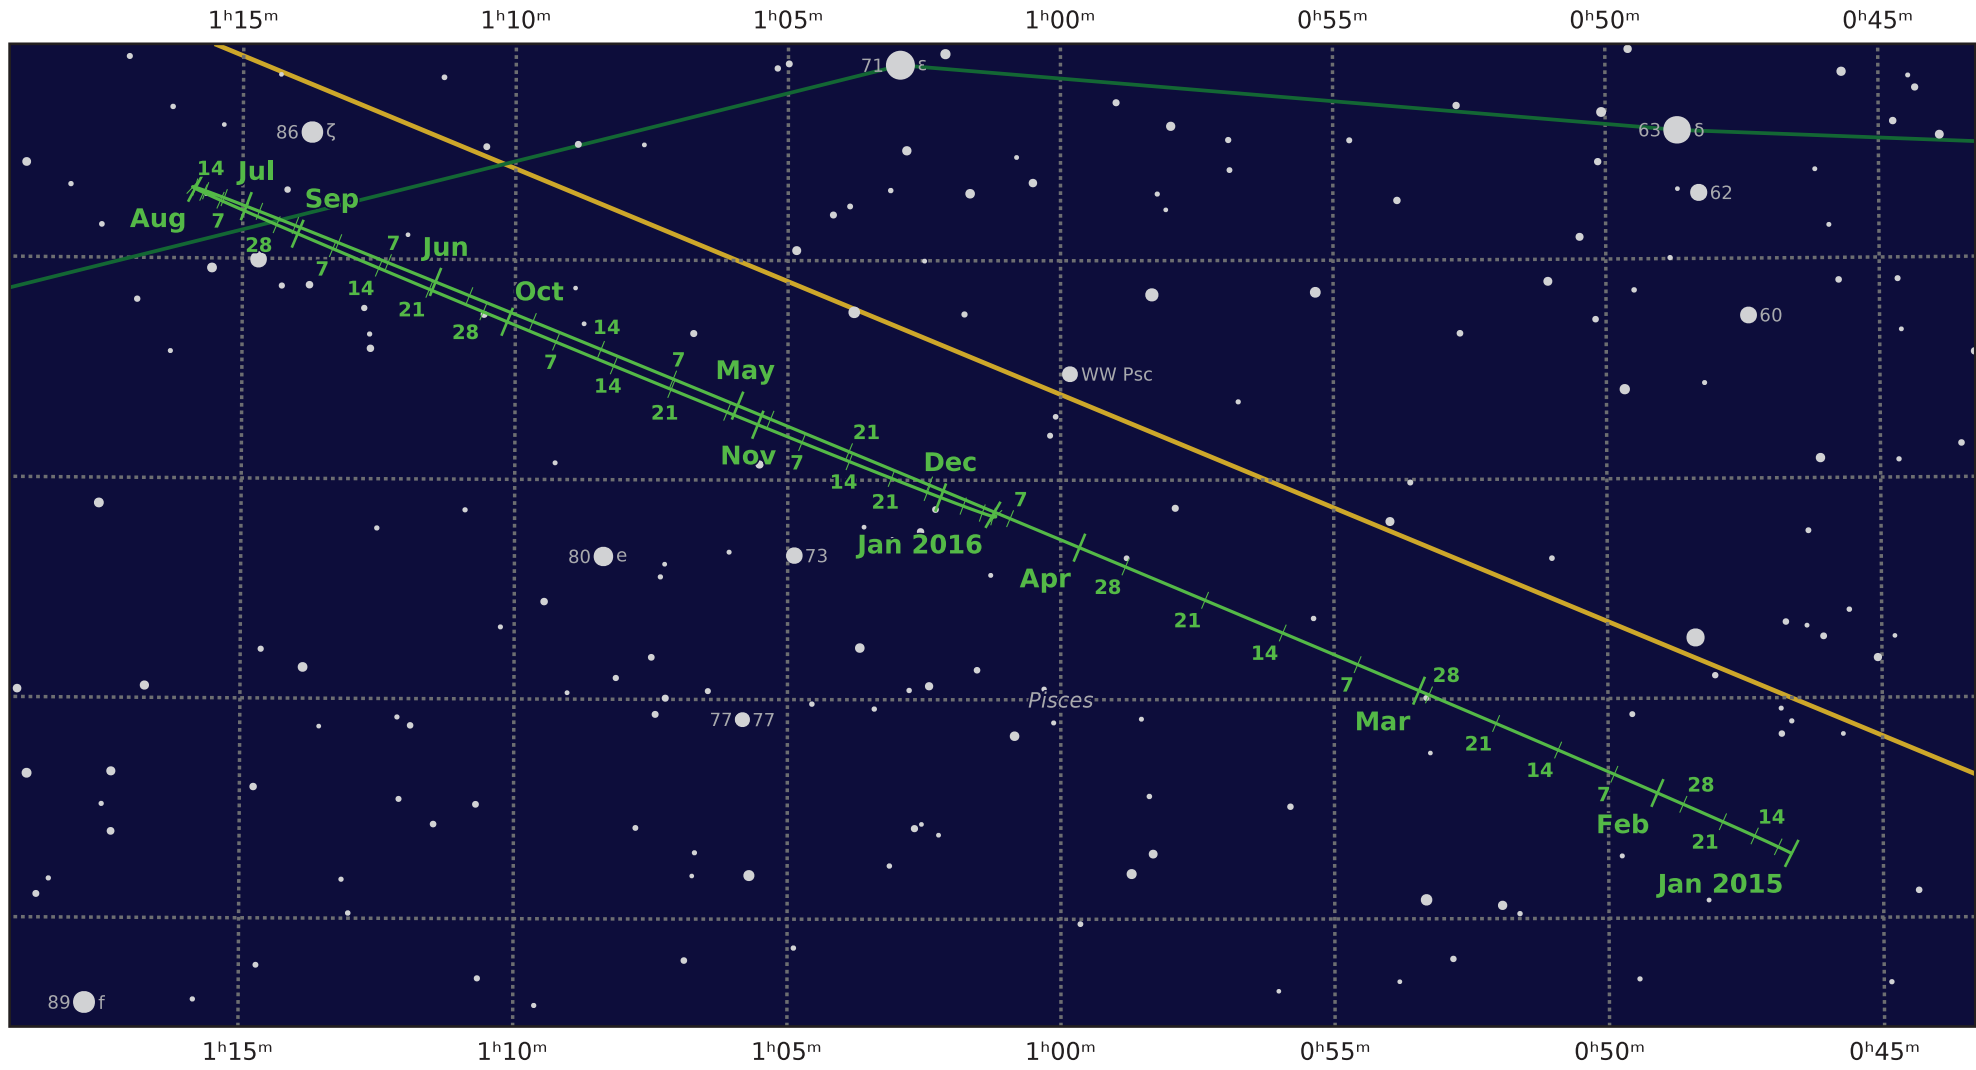

The path of Uranus in 2015

© Dominic Ford 2011–2021. Downloaded from <https://in-the-sky.org>

Magnitude scale: • 10.0 • 9.5 • 9.0 • 8.5 • 8.0 • 7.5 • 7.0 • 6.5 • 6.0 • 5.5 • 5.0 • 4.5 • 4.0

— Ecliptic Plane — Galactic Plane