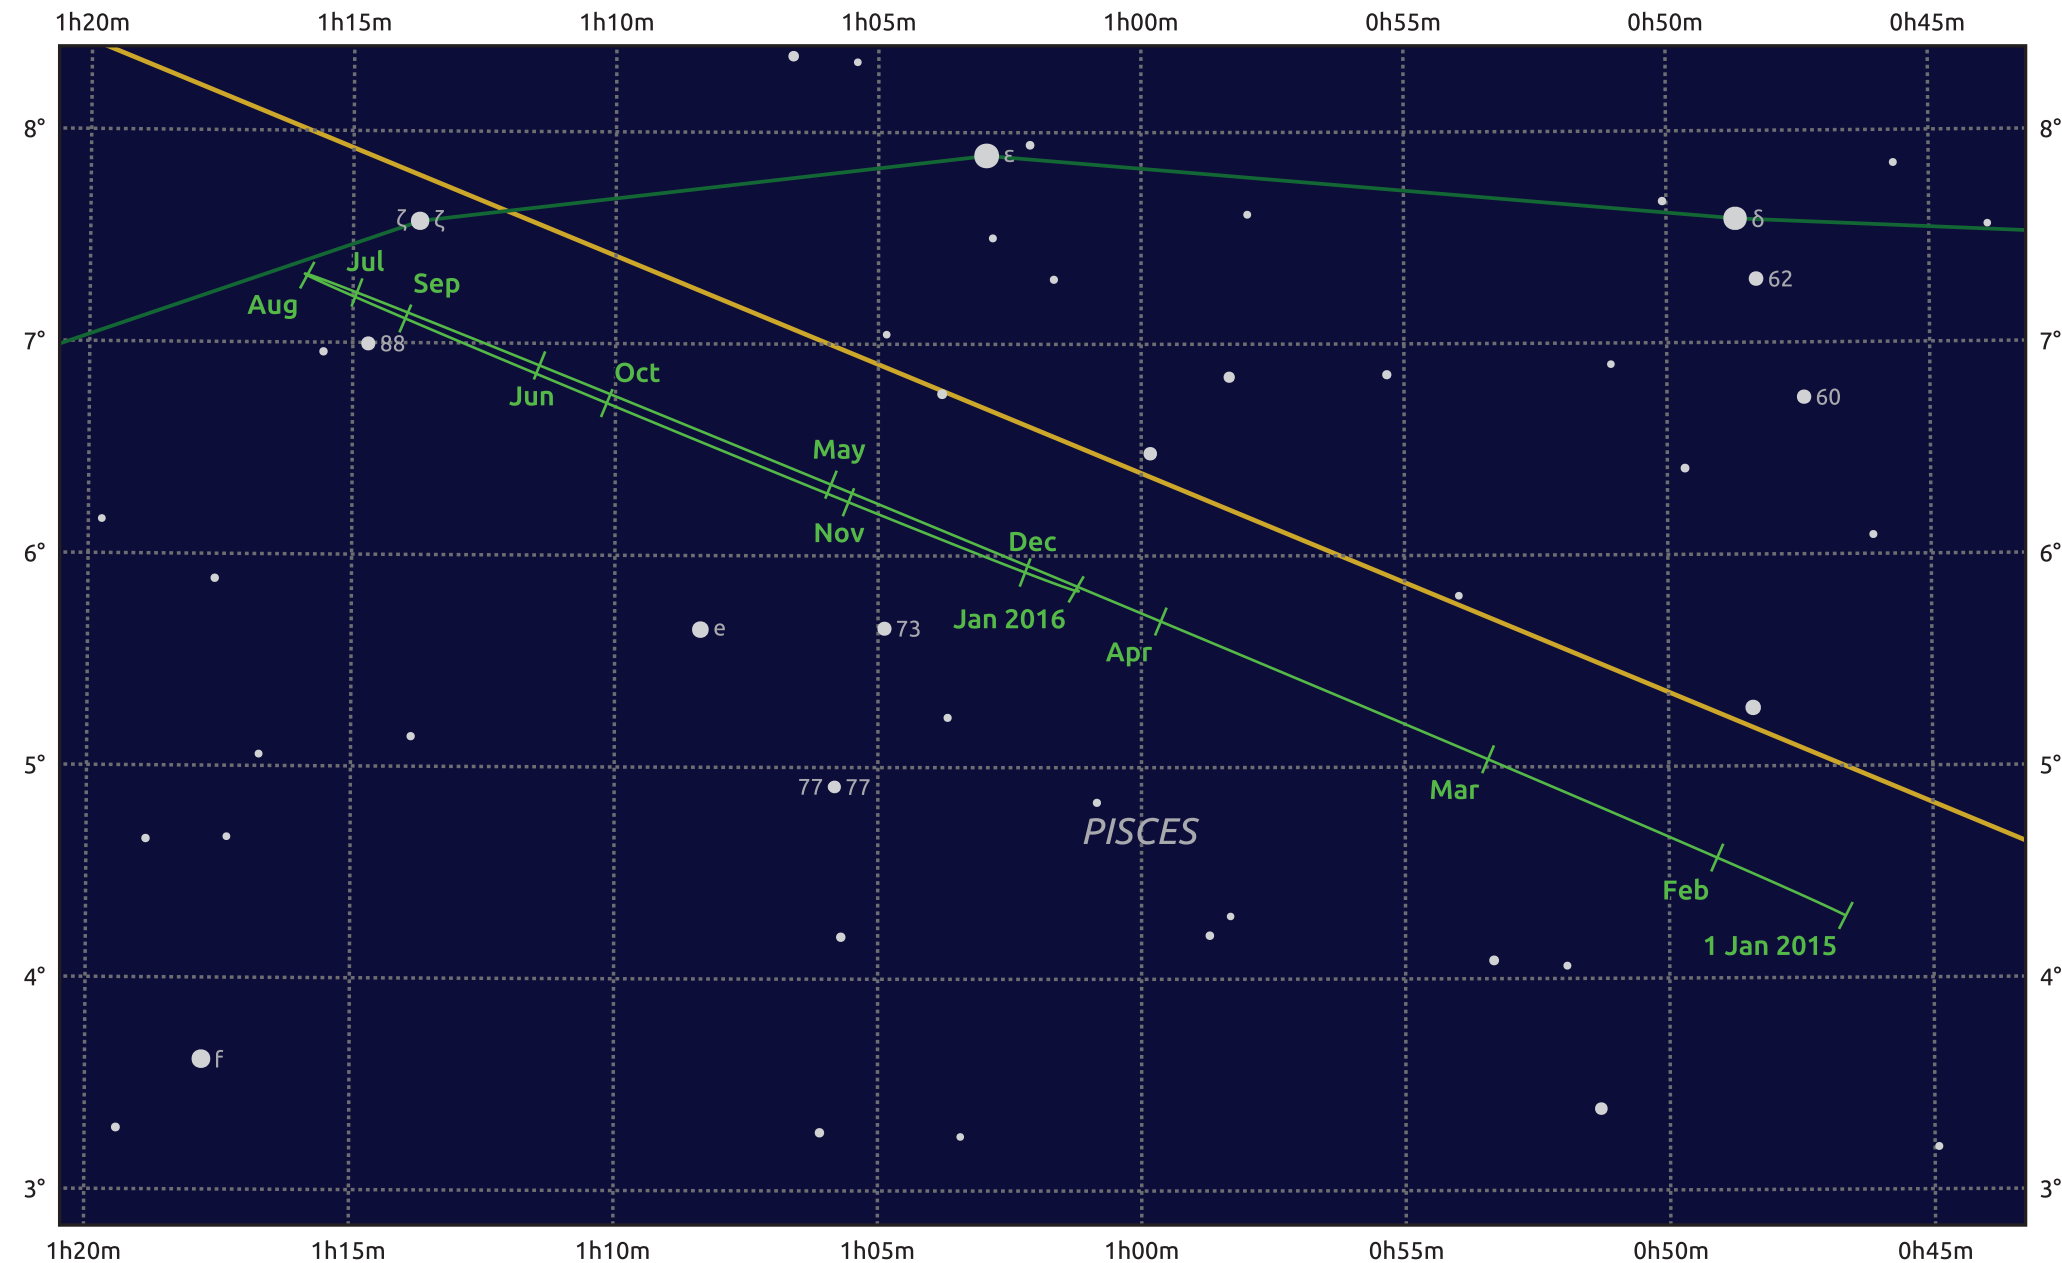

The path of Uranus in 2015

© Dominic Ford 2011–2025. Date markers placed at midnight UTC. Downloaded from <https://in-the-sky.org>

Magnitude scale: • 8.0 • 7.0 • 6.0 • 5.0 • 4.0

— Ecliptic Plane

Galaxy Bright nebula Open cluster Globular cluster Planetary nebula

Date	Mag	Angular size
2015 Jan 1	5.8	3.5"
2015 Apr 1	5.9	3.4"
2015 Jul 1	5.9	3.5"
2015 Oct 1	5.7	3.7"
2016 Jan 1	5.8	3.6"