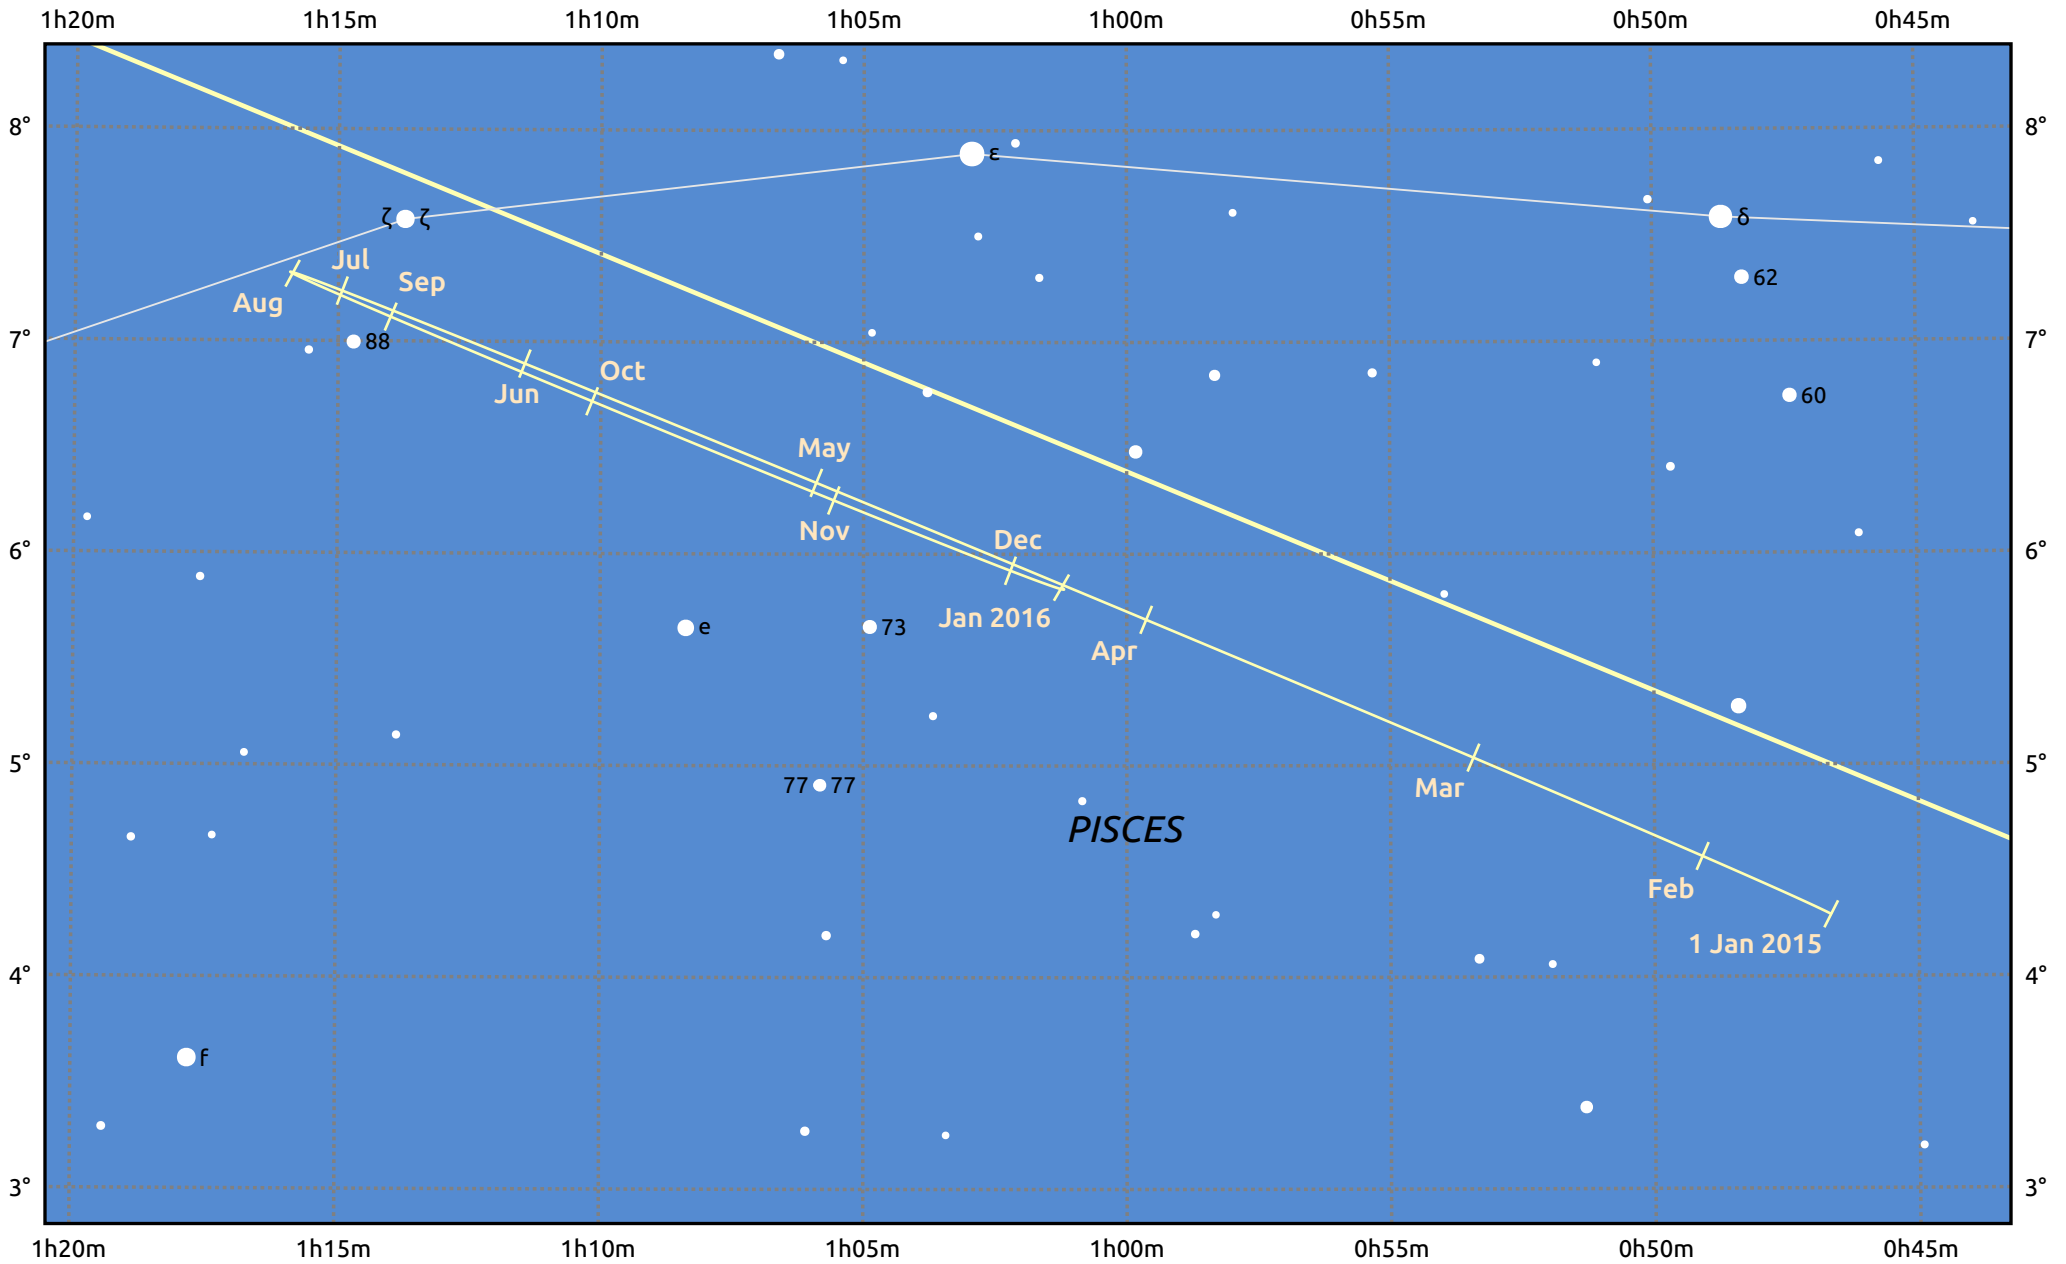

The path of Uranus in 2015

© Dominic Ford 2011–2025. Date markers placed at midnight UTC. Downloaded from <https://in-the-sky.org>

Magnitude scale: • 8.0 • 7.0 • 6.0 • 5.0 ● 4.0

— Ecliptic Plane

- Galaxy
- Bright nebula
- Open cluster
- Globular cluster
- Planetary nebula

Date	Mag	Angular size
2015 Jan 1	5.8	3.5"
2015 Apr 1	5.9	3.4"
2015 Jul 1	5.9	3.5"
2015 Oct 1	5.7	3.7"
2016 Jan 1	5.8	3.6"