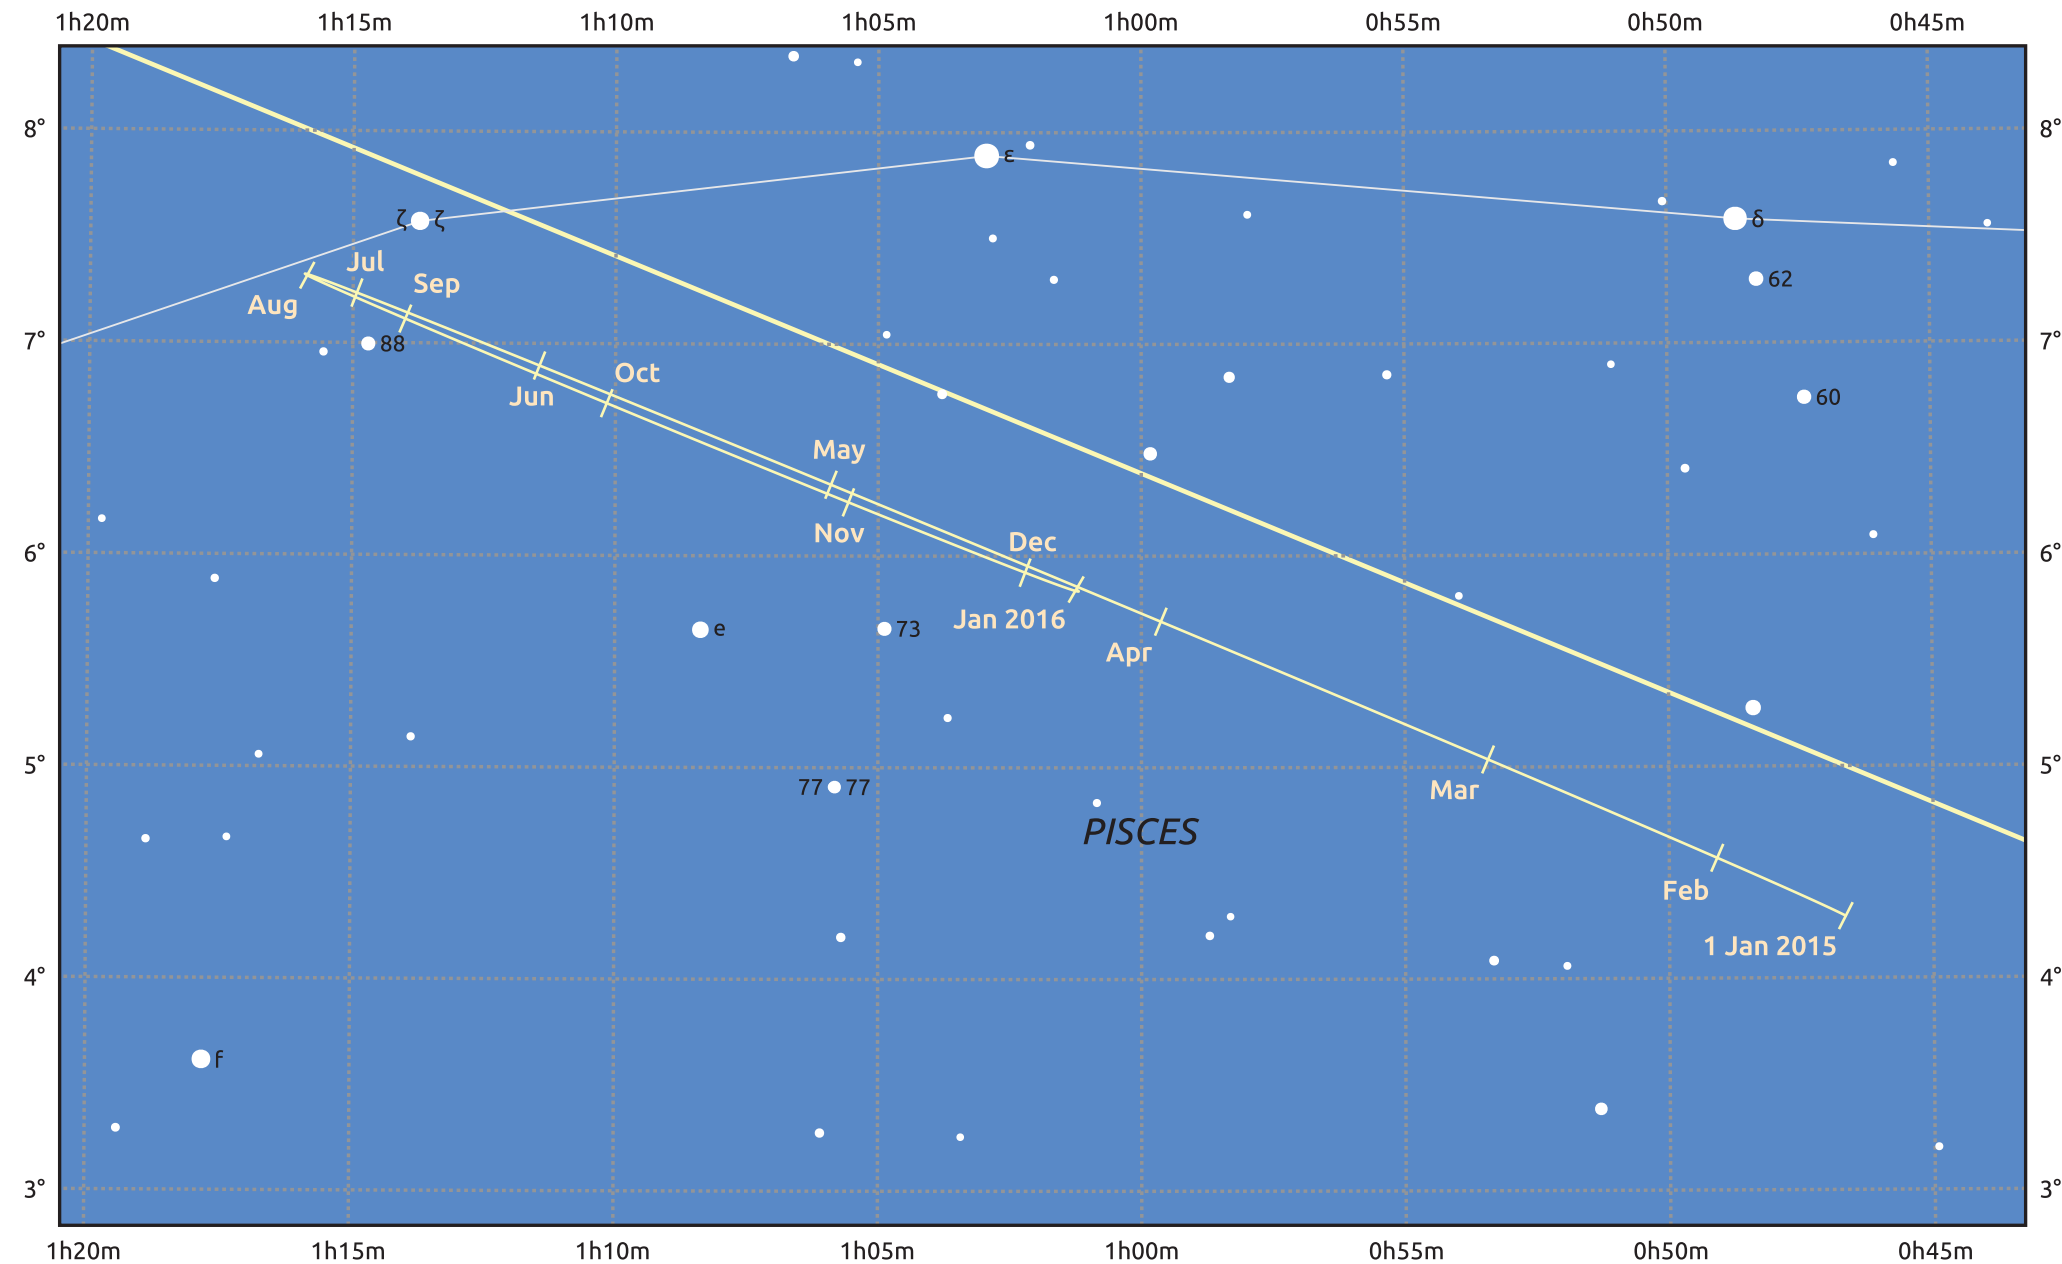

The path of Uranus in 2015

© Dominic Ford 2011–2025. Date markers placed at midnight UTC. Downloaded from <https://in-the-sky.org>

Magnitude scale: • 8.0 • 7.0 • 6.0 • 5.0 • 4.0

— Ecliptic Plane

Galaxy Bright nebula Open cluster Globular cluster Planetary nebula

Date	Mag	Angular size
2015 Jan 1	5.8	3.5"
2015 Apr 1	5.9	3.4"
2015 Jul 1	5.9	3.5"
2015 Oct 1	5.7	3.7"
2016 Jan 1	5.8	3.6"