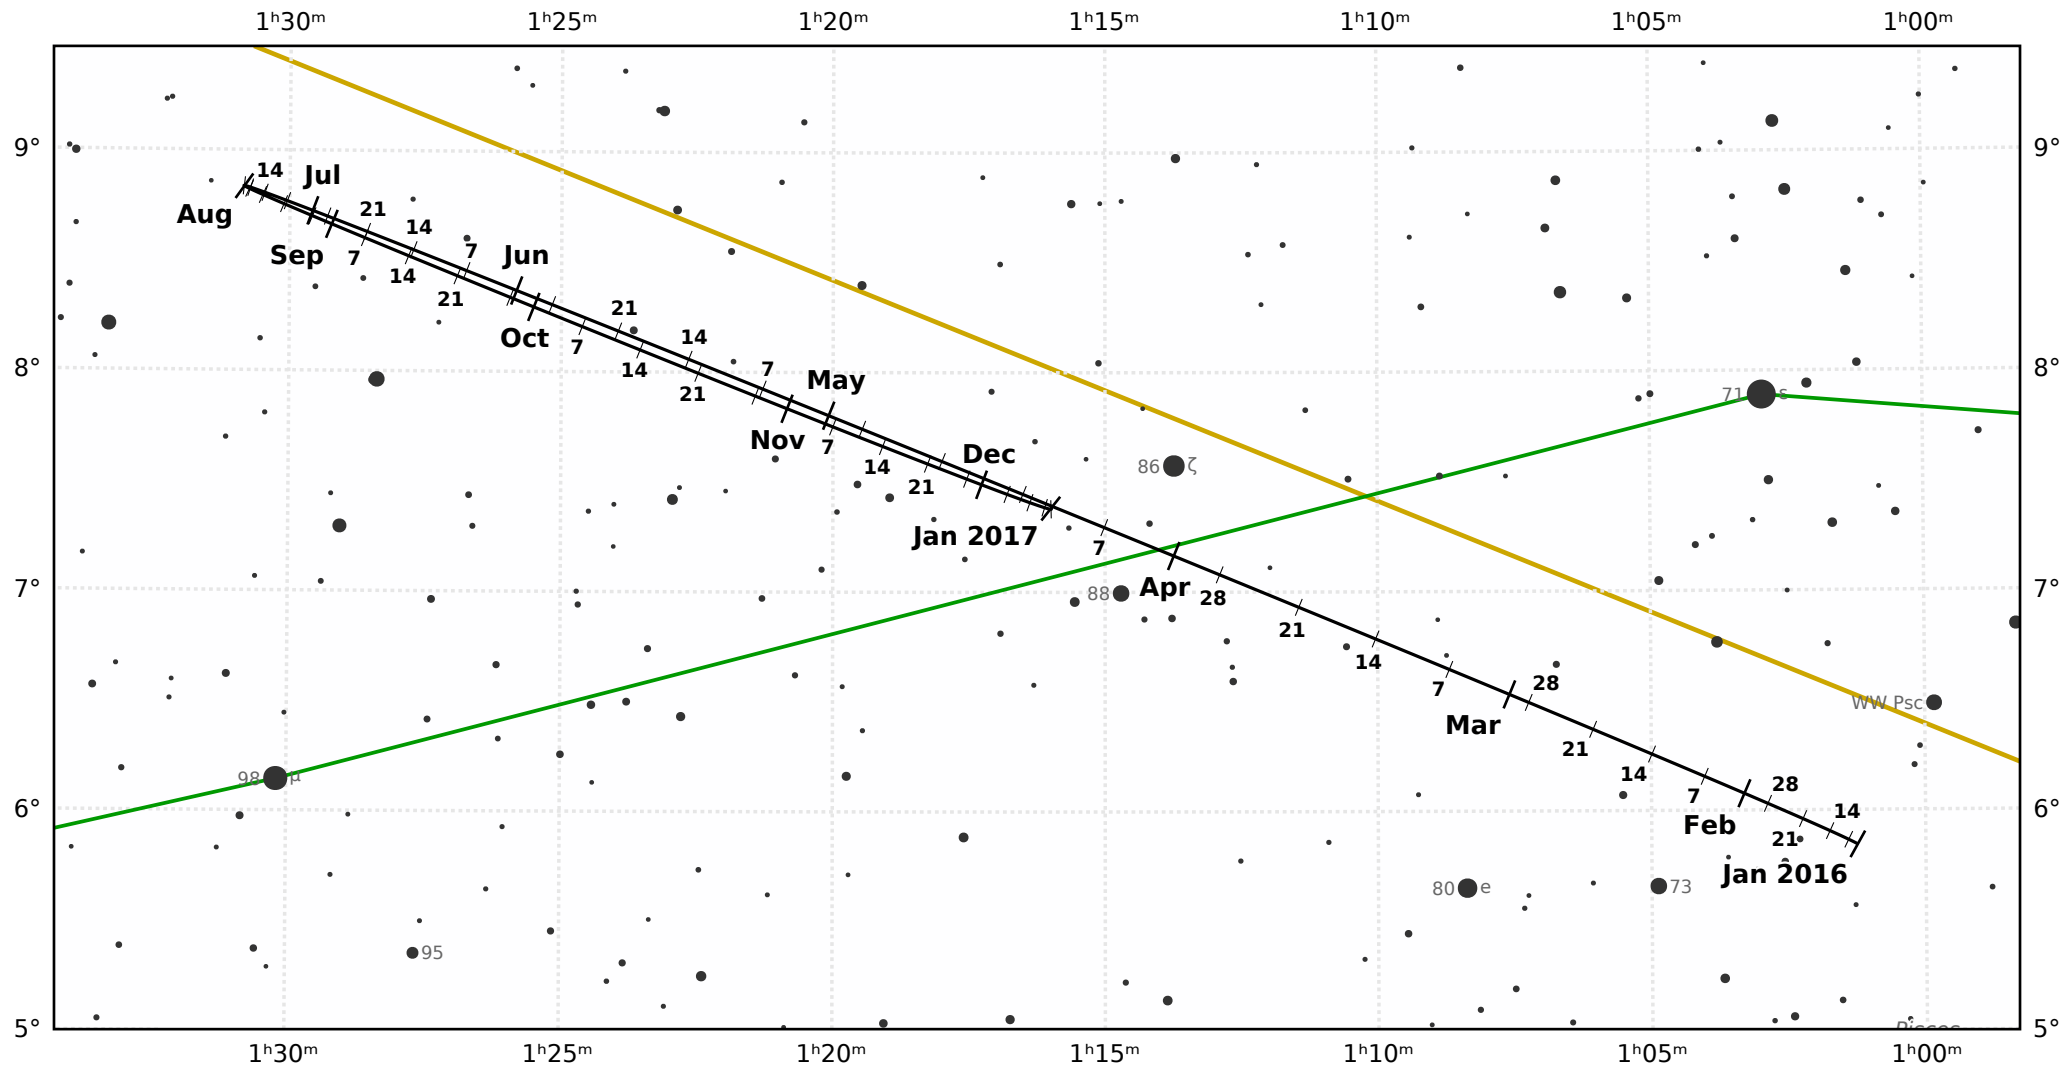

# The path of Uranus in 2016

© Dominic Ford 2011-2021. Downloaded from <https://in-the-sky.org>

Magnitude scale: • 10.0 • 9.5 • 9.0 • 8.5 • 8.0 • 7.5 • 7.0 • 6.5 • 6.0 • 5.5 • 5.0 • 4.5 • 4.0

— The Equator — Ecliptic Plane — Galactic Plane