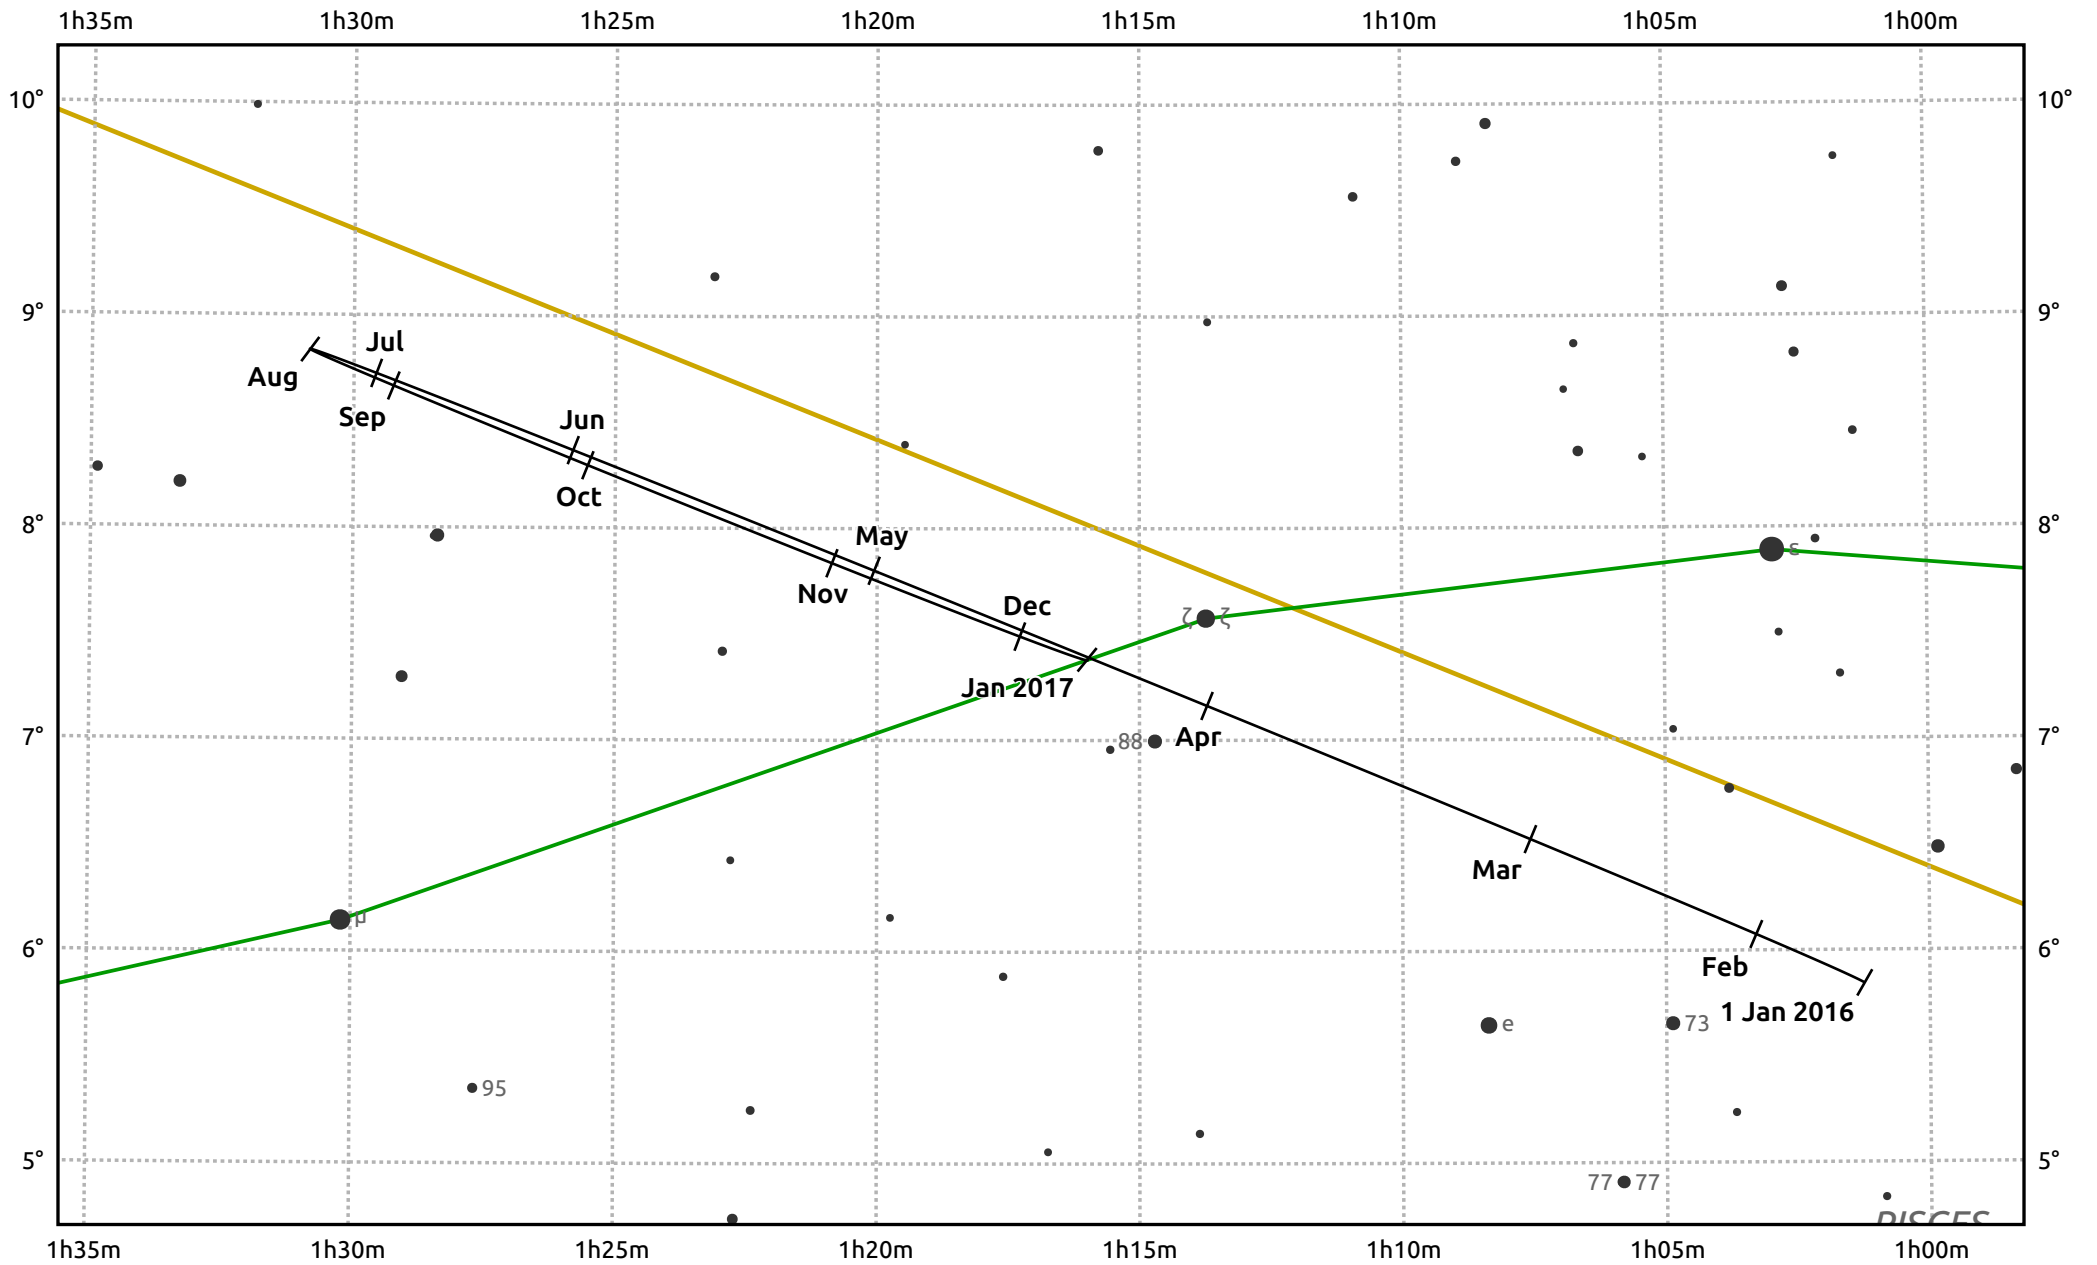

# The path of Uranus in 2016

© Dominic Ford 2011–2025. Date markers placed at midnight UTC. Downloaded from <https://in-the-sky.org>

Magnitude scale: • 8.0 • 7.0 • 6.0 • 5.0 • 4.0

— Ecliptic Plane

Galaxy Bright nebula Open cluster Globular cluster Planetary nebula

Date	Mag	Angular size
2016 Jan 1	5.8	3.6"
2016 Apr 1	5.9	3.4"
2016 Jul 1	5.9	3.5"
2016 Oct 1	5.7	3.7"
2017 Jan 1	5.8	3.6"