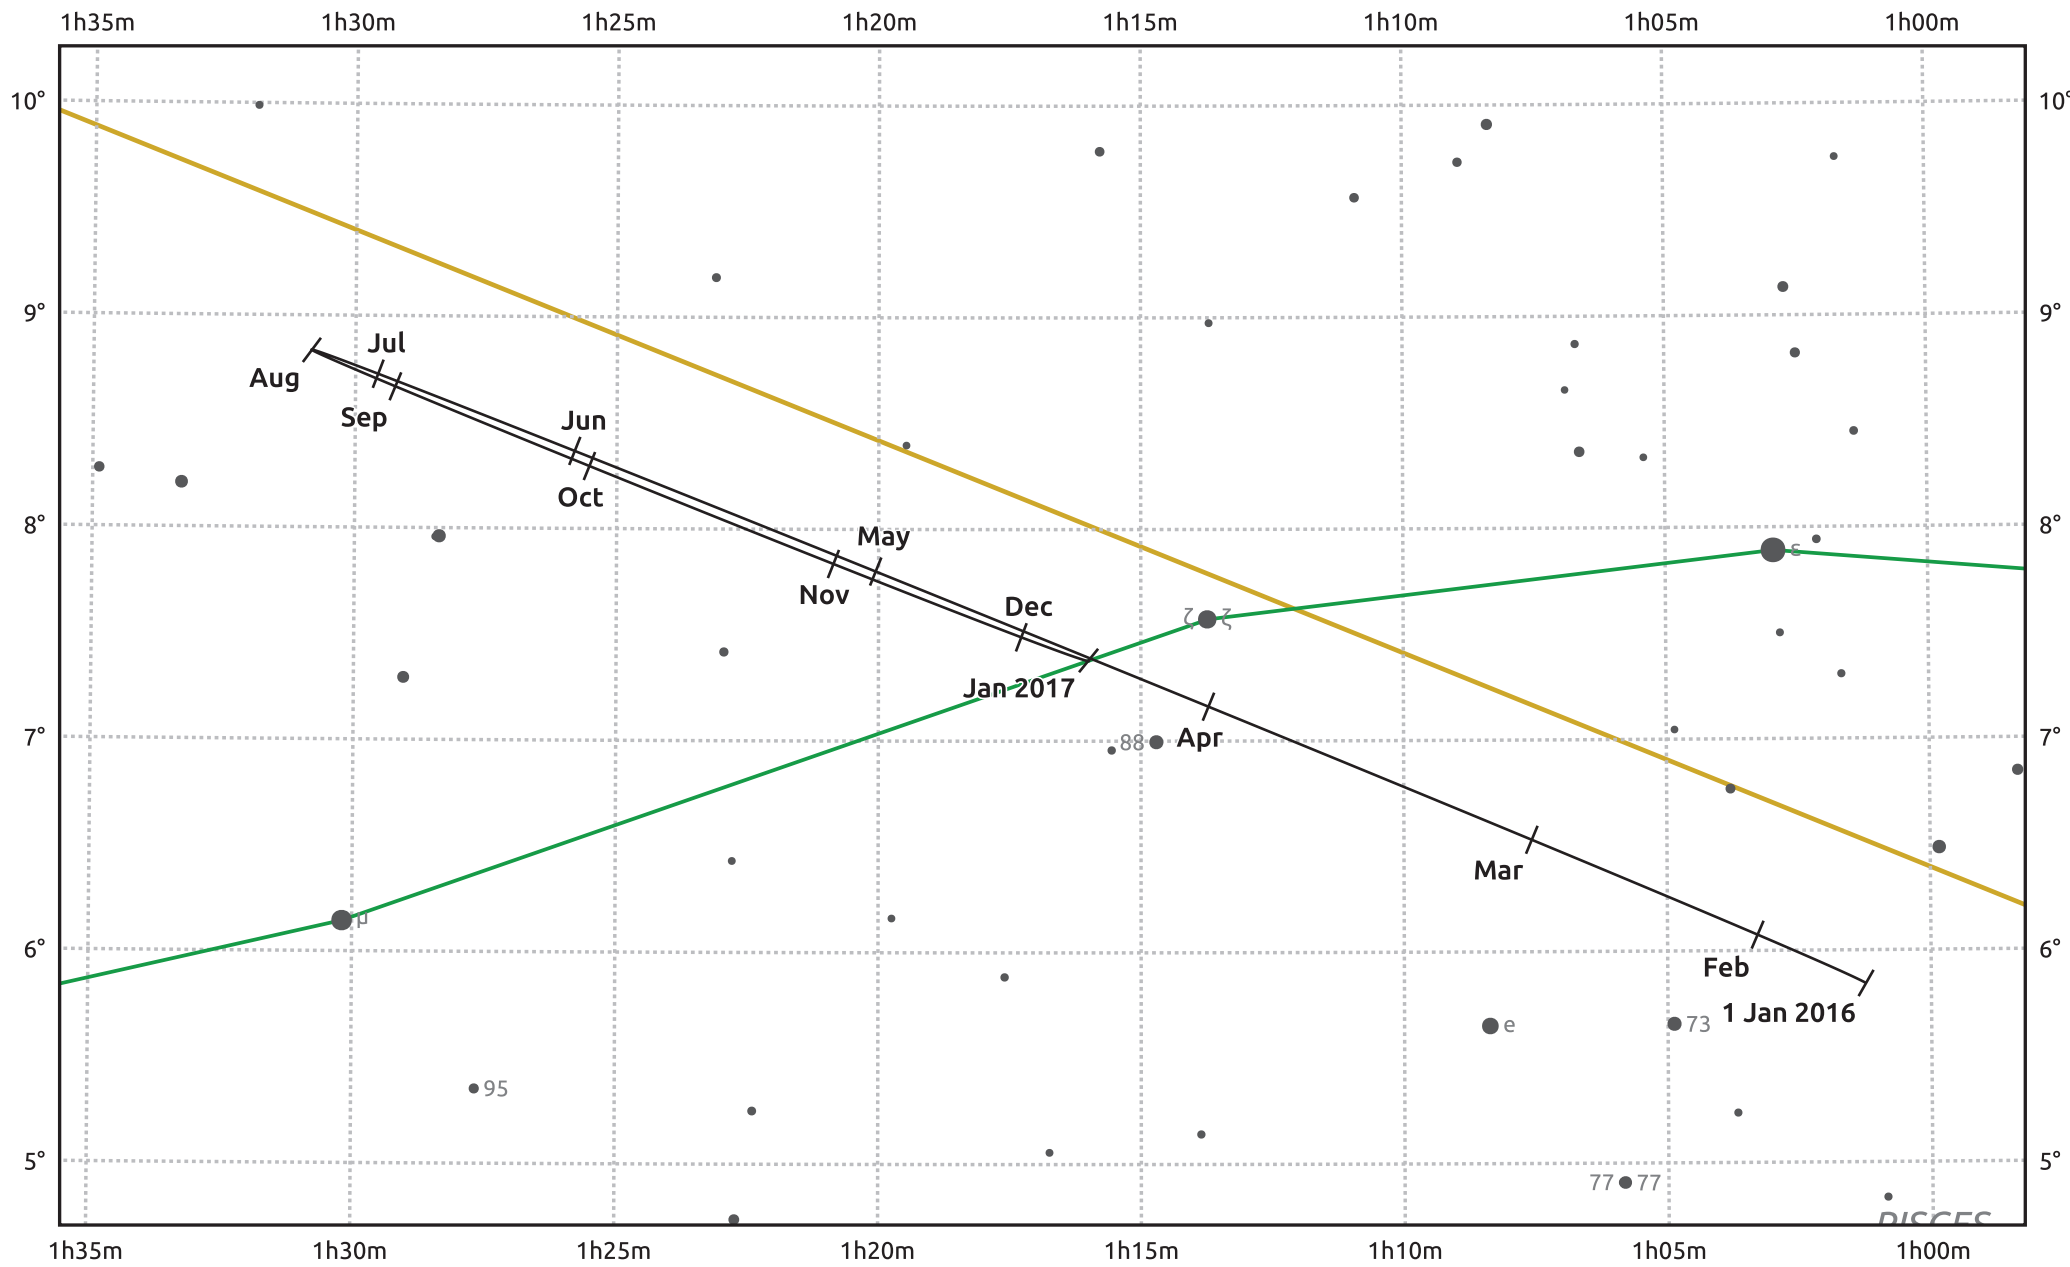

# The path of Uranus in 2016

© Dominic Ford 2011–2025. Date markers placed at midnight UTC. Downloaded from <https://in-the-sky.org>

Magnitude scale: • 8.0 • 7.0 • 6.0 • 5.0 • 4.0

— Ecliptic Plane

- Galaxy
- Bright nebula
- Open cluster
- Globular cluster
- Planetary nebula

Date	Mag	Angular size
2016 Jan 1	5.8	3.6"
2016 Apr 1	5.9	3.4"
2016 Jul 1	5.9	3.5"
2016 Oct 1	5.7	3.7"
2017 Jan 1	5.8	3.6"