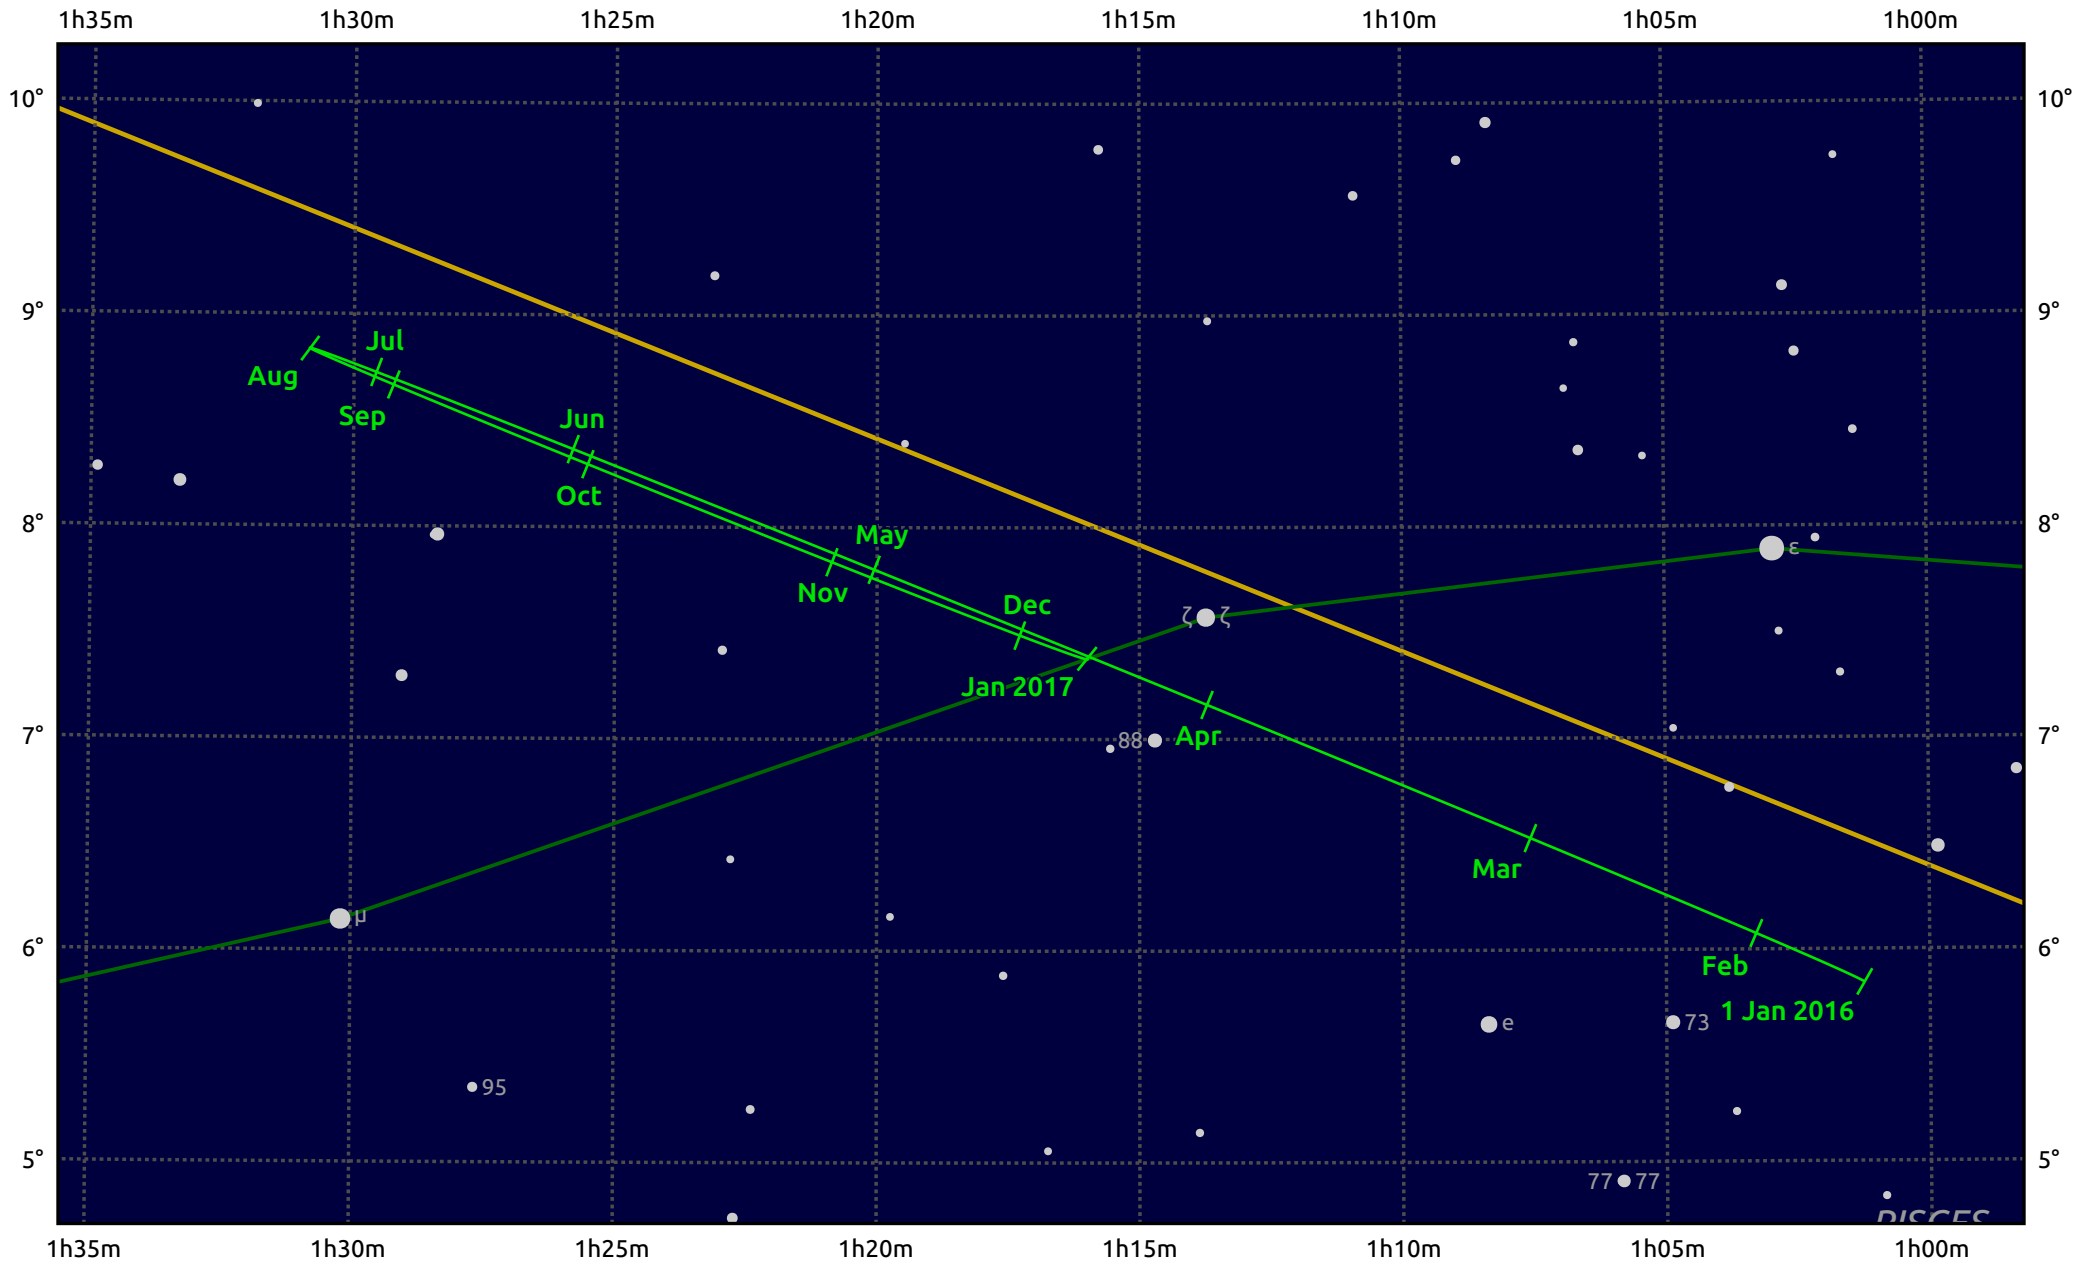

The path of Uranus in 2016

© Dominic Ford 2011–2025. Date markers placed at midnight UTC. Downloaded from <https://in-the-sky.org>

Magnitude scale: • 8.0 • 7.0 • 6.0 • 5.0 ● 4.0

— Ecliptic Plane

● Galaxy
 ■ Bright nebula
 ● Open cluster
 ⊕ Globular cluster
 ◆ Planetary nebula

Date	Mag	Angular size
2016 Jan 1	5.8	3.6"
2016 Apr 1	5.9	3.4"
2016 Jul 1	5.9	3.5"
2016 Oct 1	5.7	3.7"
2017 Jan 1	5.8	3.6"