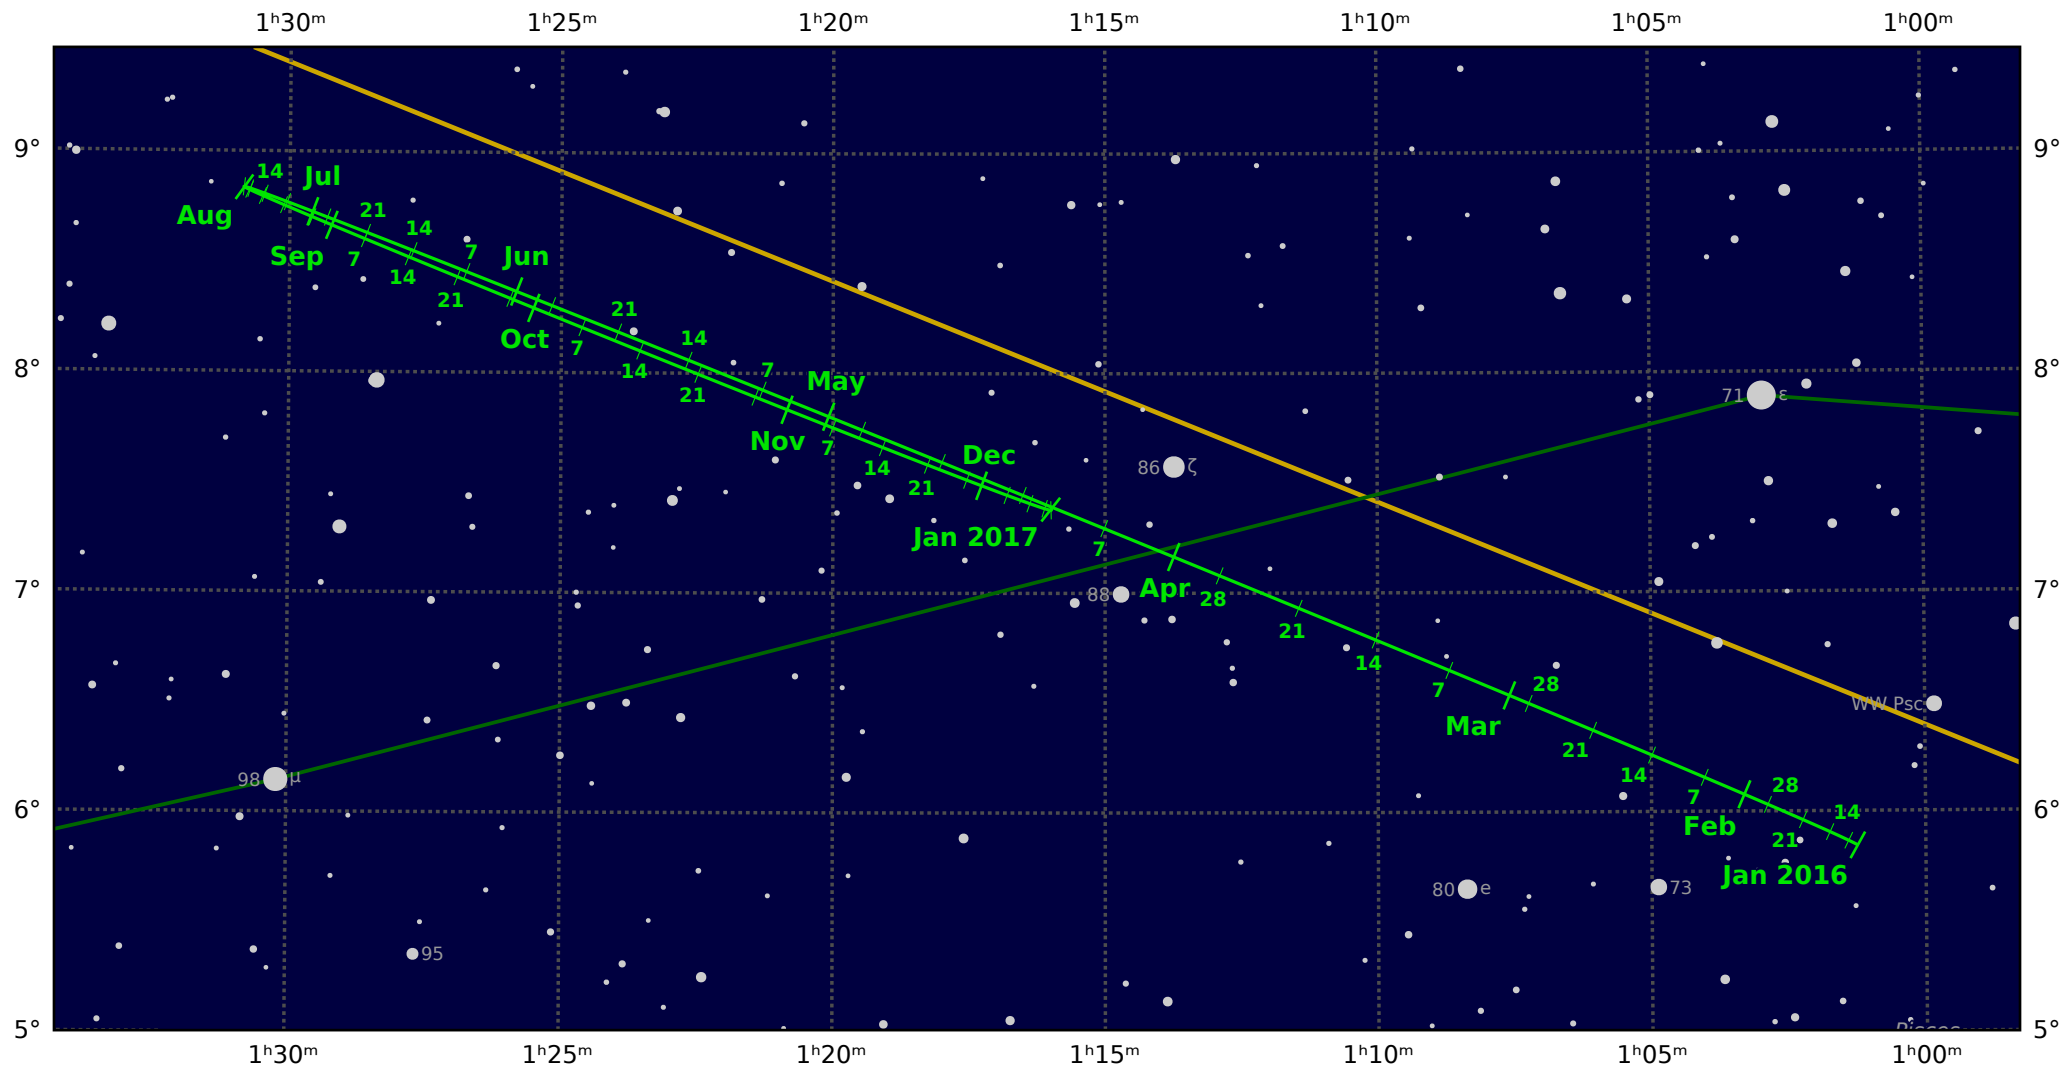

# The path of Uranus in 2016

© Dominic Ford 2011–2021. Downloaded from <https://in-the-sky.org>

Magnitude scale: •10.0 •9.5 •9.0 •8.5 •8.0 •7.5 •7.0 •6.5 •6.0 •5.5 •5.0 •4.5 •4.0

— Ecliptic Plane — Galactic Plane