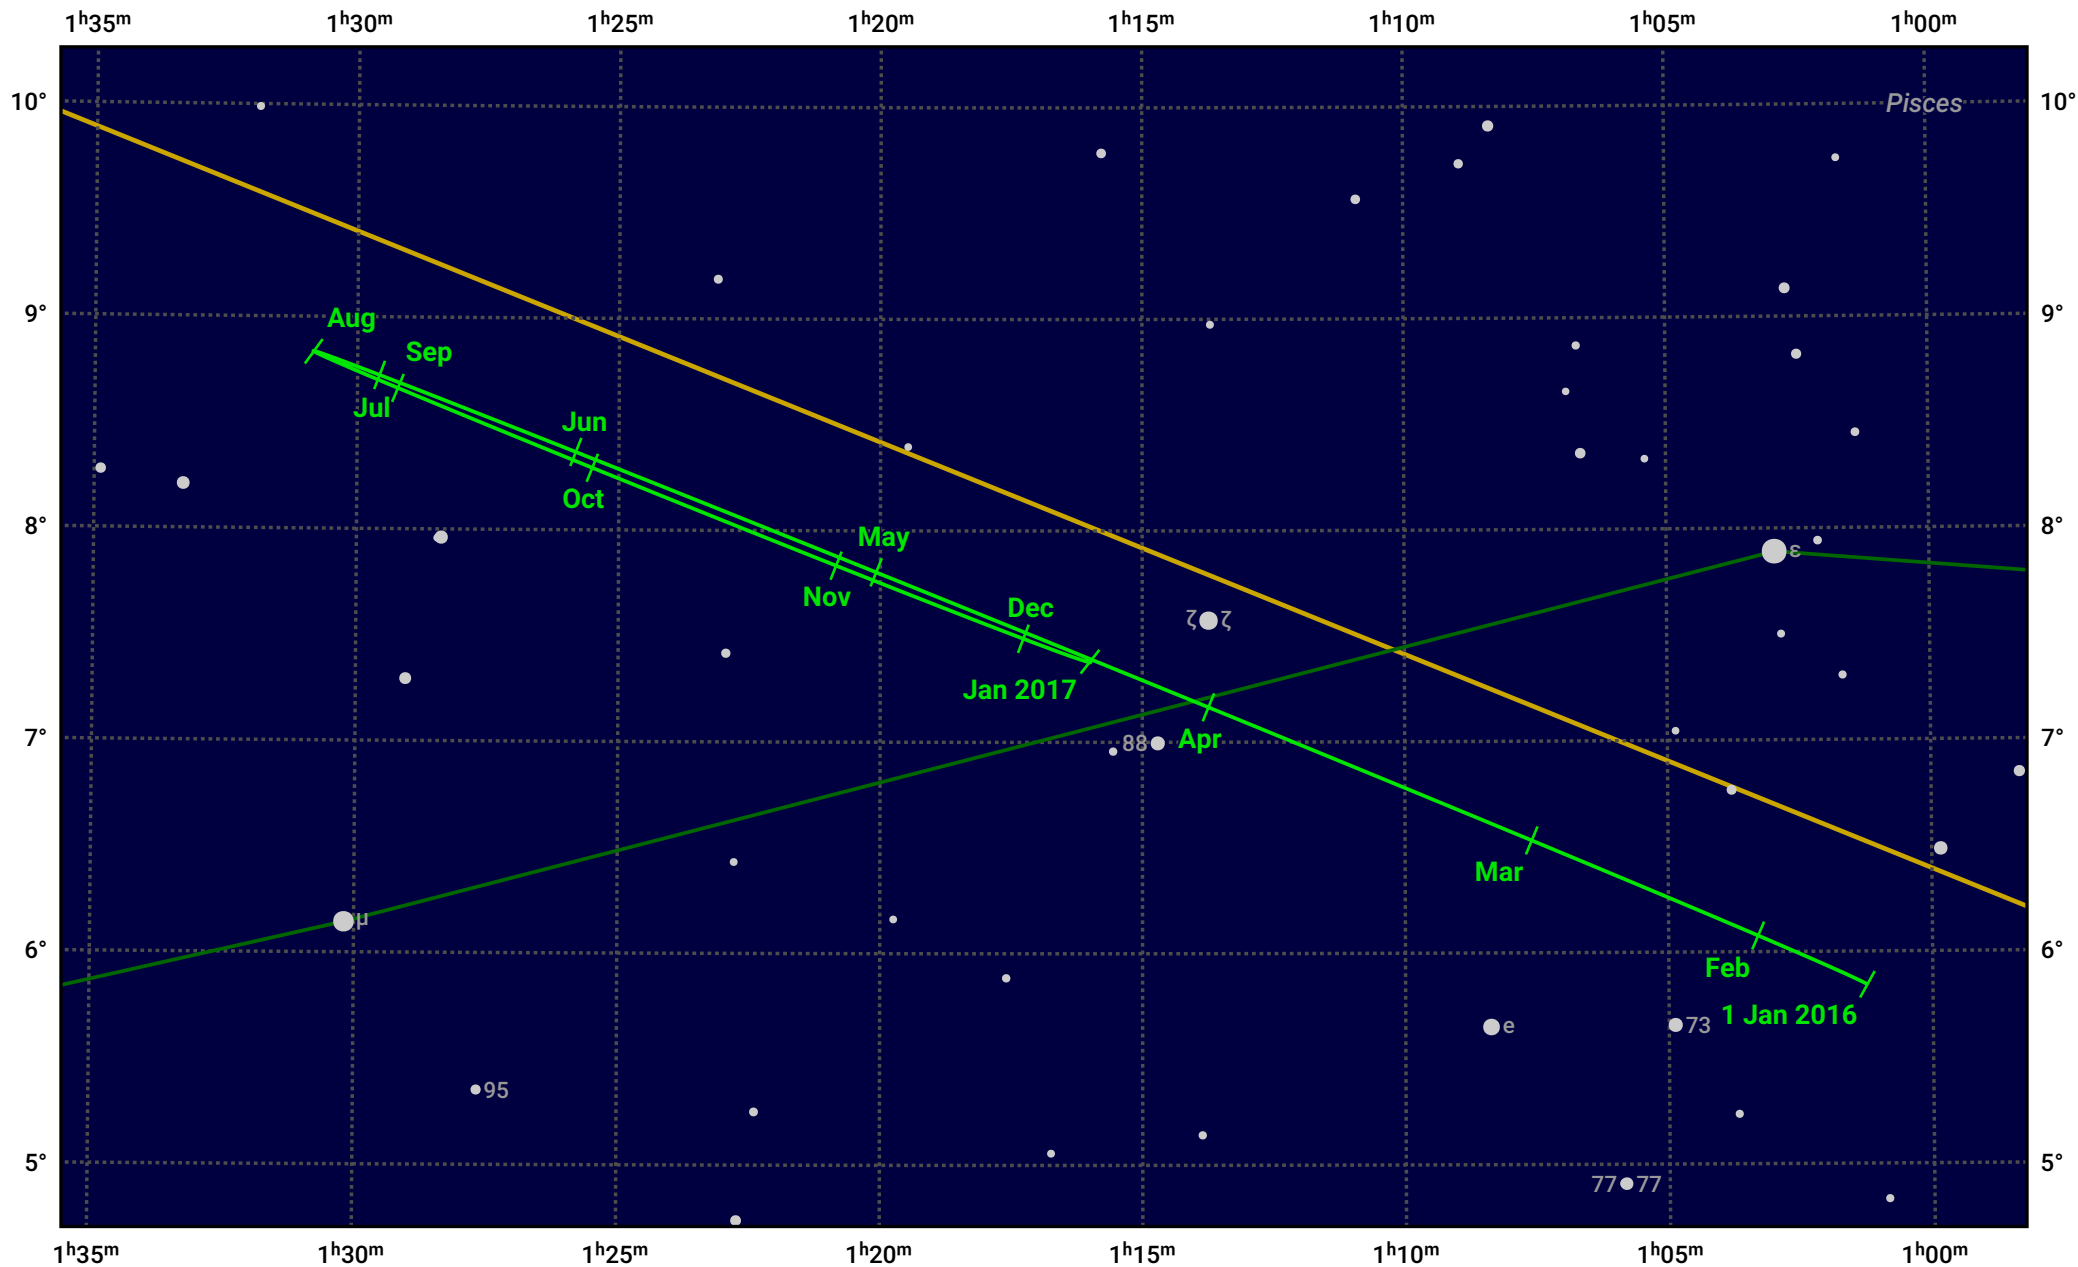

# The path of Uranus in 2016

© Dominic Ford 2011–2023. Date markers placed at midnight UTC. Downloaded from <https://in-the-sky.org>

Magnitude scale: ● 8.0 ● 7.0 ● 6.0 ● 5.0 ● 4.0

— Ecliptic Plane

● Galaxy ■ Bright nebula ● Open cluster ● Globular cluster

Date	Mag	Angular size
2016 Jan 1	5.8	3.6"
2016 Apr 1	5.9	3.4"
2016 Jul 1	5.9	3.5"
2016 Oct 1	5.7	3.7"
2017 Jan 1	5.8	3.6"