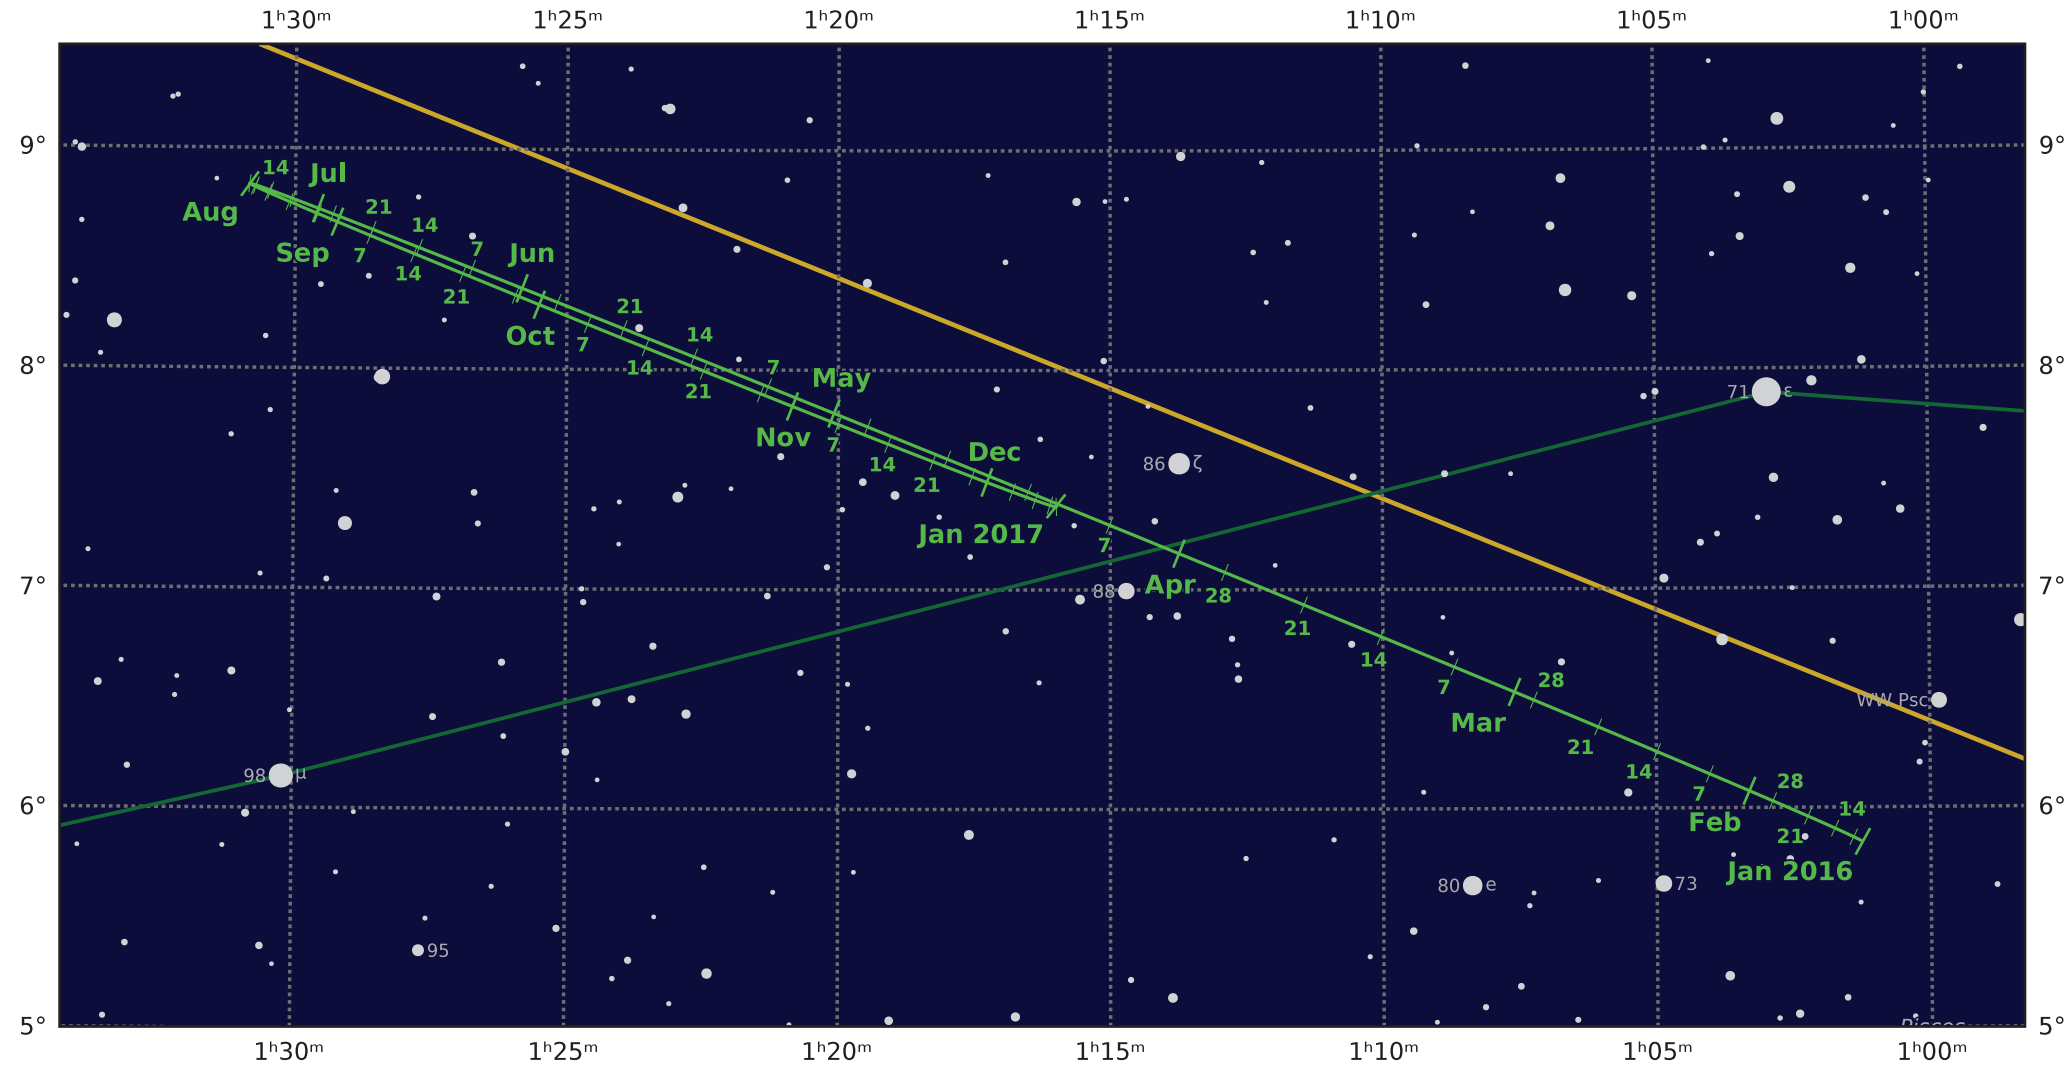

# The path of Uranus in 2016

© Dominic Ford 2011–2021. Downloaded from <https://in-the-sky.org>

Magnitude scale: ● 10.0 ● 9.5 ● 9.0 ● 8.5 ● 8.0 ● 7.5 ● 7.0 ● 6.5 ● 6.0 ● 5.5 ● 5.0 ● 4.5 ● 4.0

— Ecliptic Plane — Galactic Plane