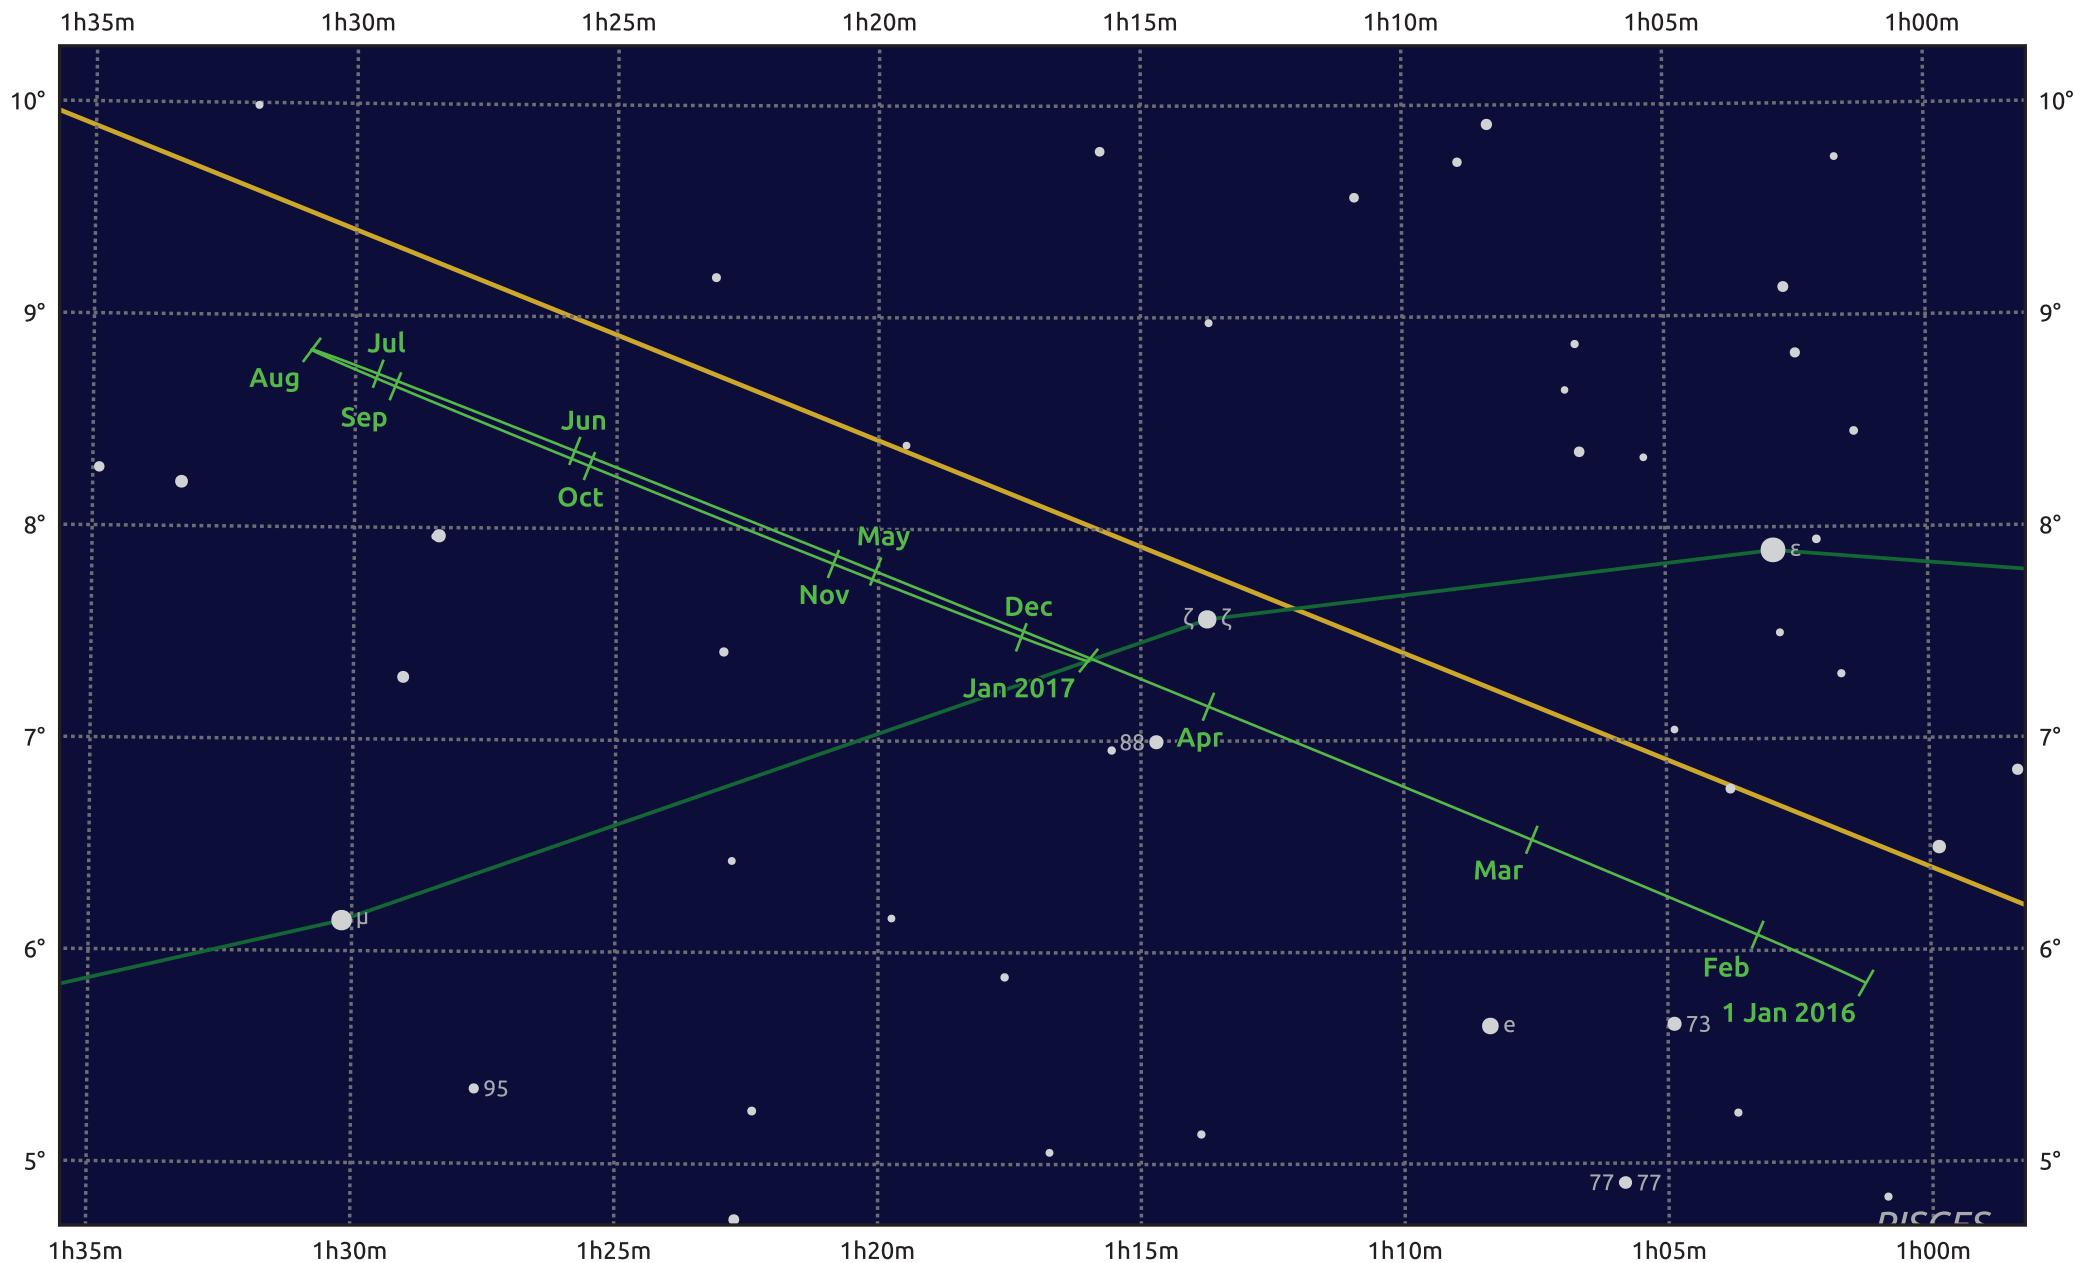

The path of Uranus in 2016

© Dominic Ford 2011–2025. Date markers placed at midnight UTC. Downloaded from <https://in-the-sky.org>

Magnitude scale: • 8.0 • 7.0 • 6.0 • 5.0 ● 4.0

— Ecliptic Plane

- Galaxy
- Bright nebula
- Open cluster
- ⊕ Globular cluster
- ◆ Planetary nebula

Date	Mag	Angular size
2016 Jan 1	5.8	3.6"
2016 Apr 1	5.9	3.4"
2016 Jul 1	5.9	3.5"
2016 Oct 1	5.7	3.7"
2017 Jan 1	5.8	3.6"