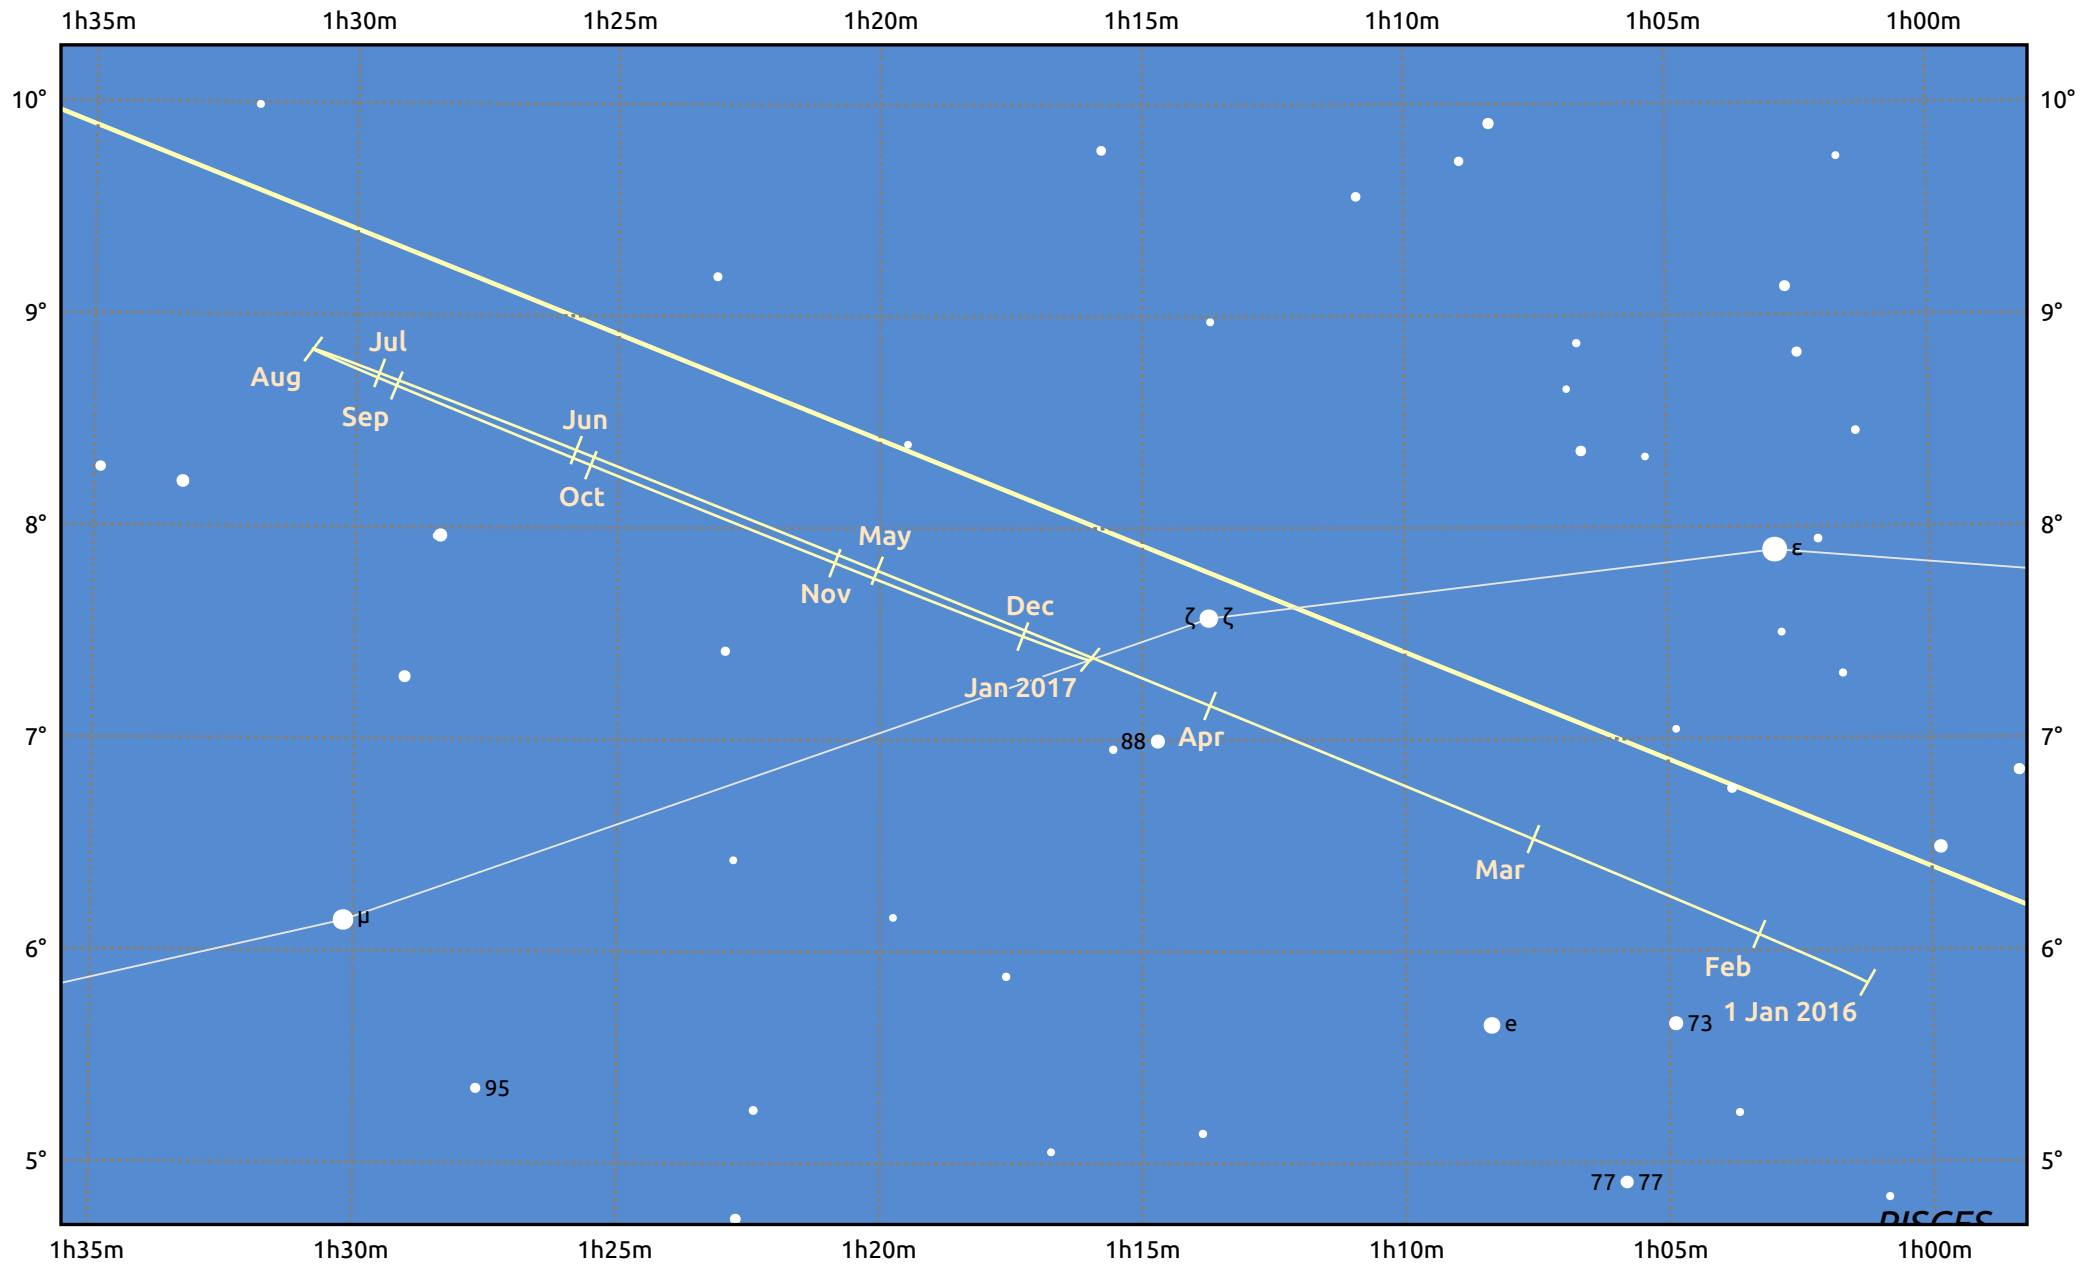

The path of Uranus in 2016

© Dominic Ford 2011–2025. Date markers placed at midnight UTC. Downloaded from <https://in-the-sky.org>

Magnitude scale: • 8.0 • 7.0 • 6.0 • 5.0 ● 4.0

— Ecliptic Plane

Date	Mag	Angular size
2016 Jan 1	5.8	3.6"
2016 Apr 1	5.9	3.4"
2016 Jul 1	5.9	3.5"
2016 Oct 1	5.7	3.7"
2017 Jan 1	5.8	3.6"

Galaxy Bright nebula Open cluster Globular cluster Planetary nebula