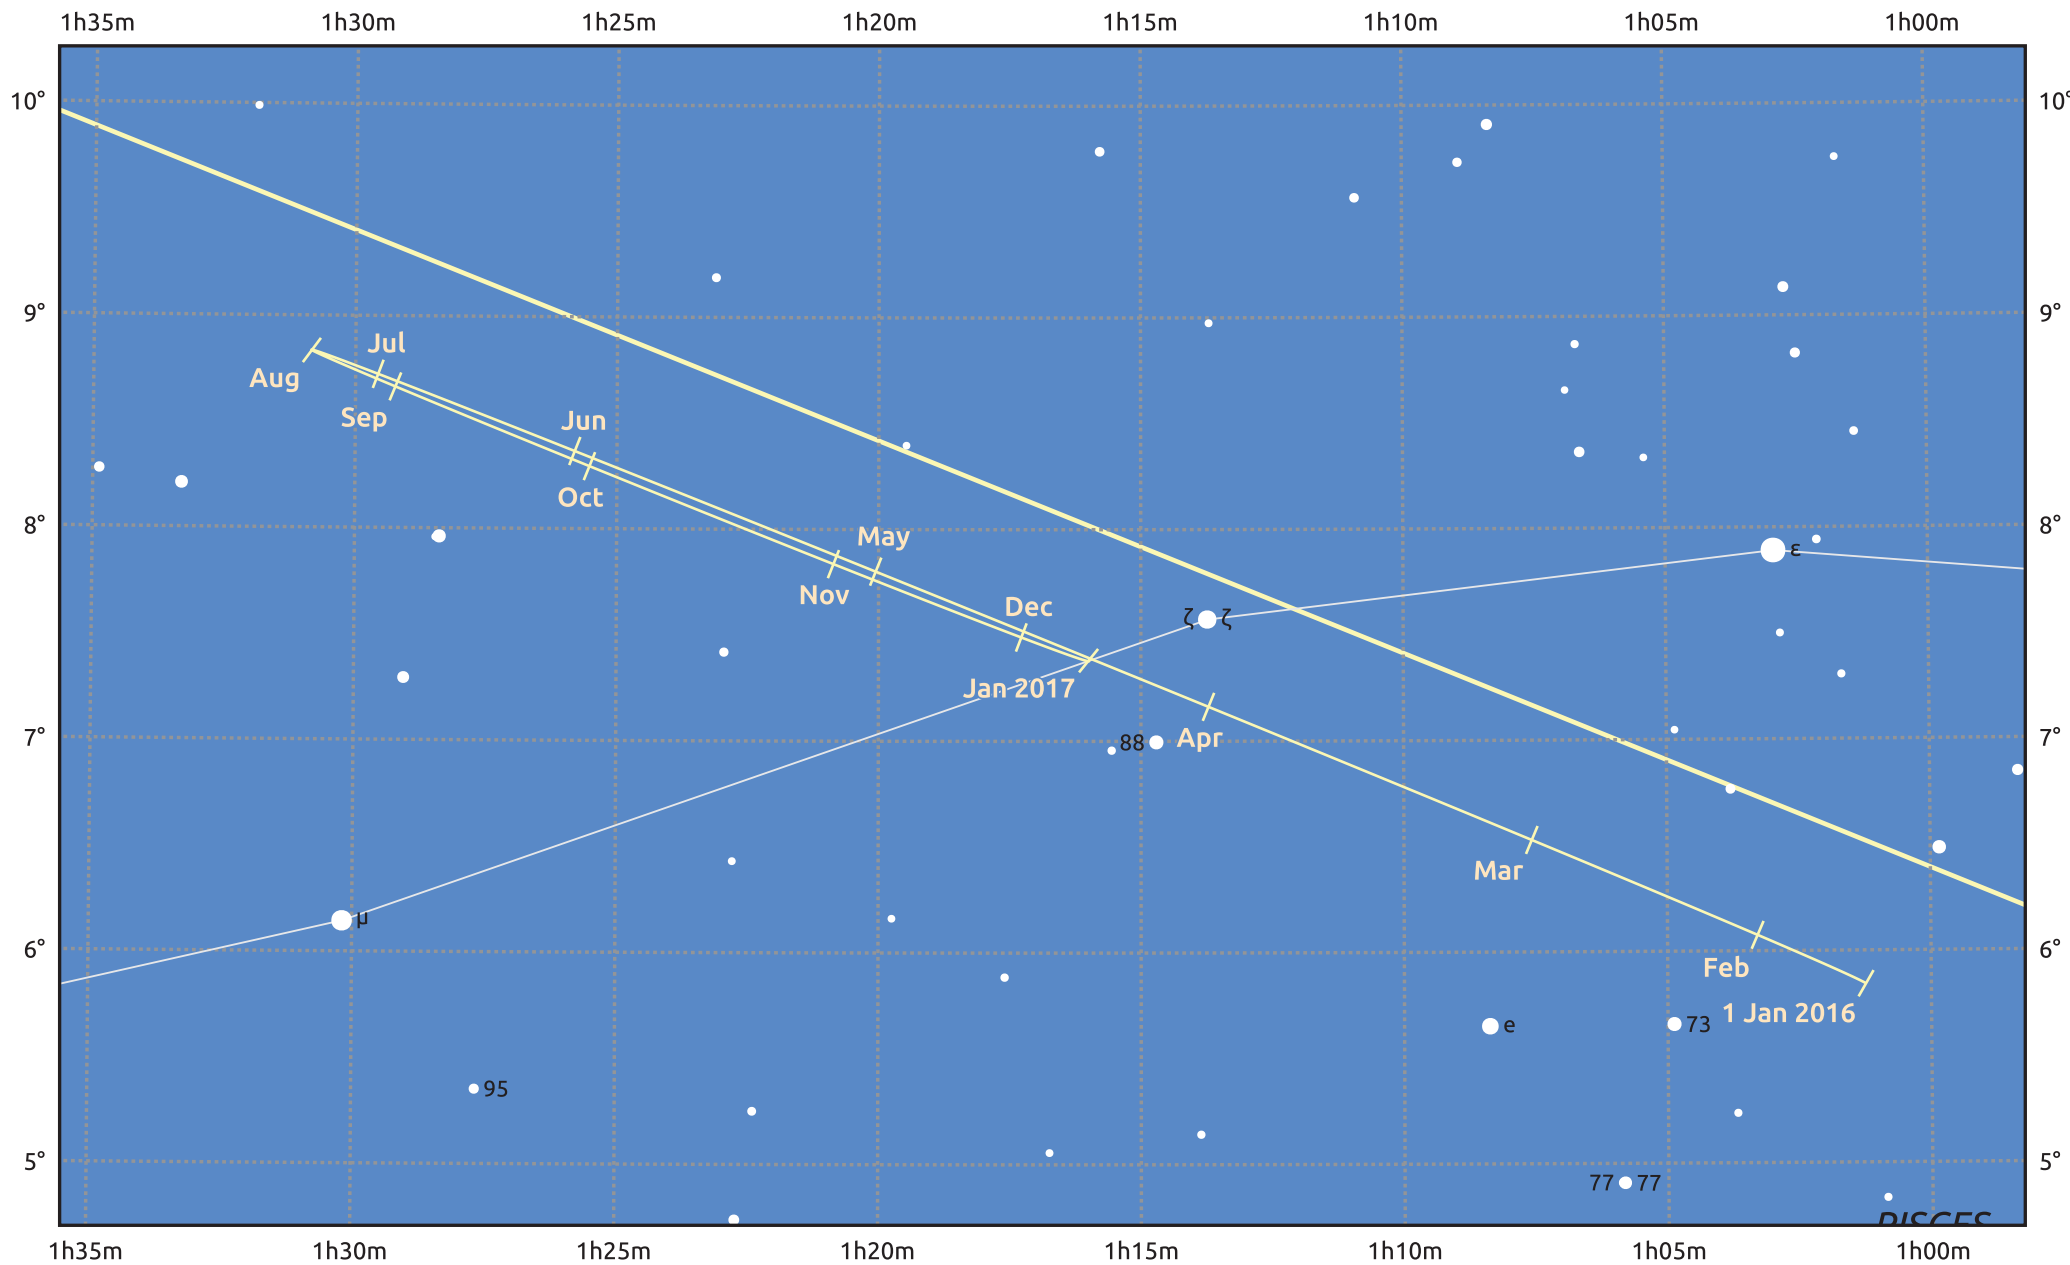

The path of Uranus in 2016

© Dominic Ford 2011–2025. Date markers placed at midnight UTC. Downloaded from <https://in-the-sky.org>

Magnitude scale: • 8.0 • 7.0 ● 6.0 ● 5.0 ● 4.0

— Ecliptic Plane

Galaxy Bright nebula Open cluster Globular cluster Planetary nebula

Date	Mag	Angular size
2016 Jan 1	5.8	3.6"
2016 Apr 1	5.9	3.4"
2016 Jul 1	5.9	3.5"
2016 Oct 1	5.7	3.7"
2017 Jan 1	5.8	3.6"