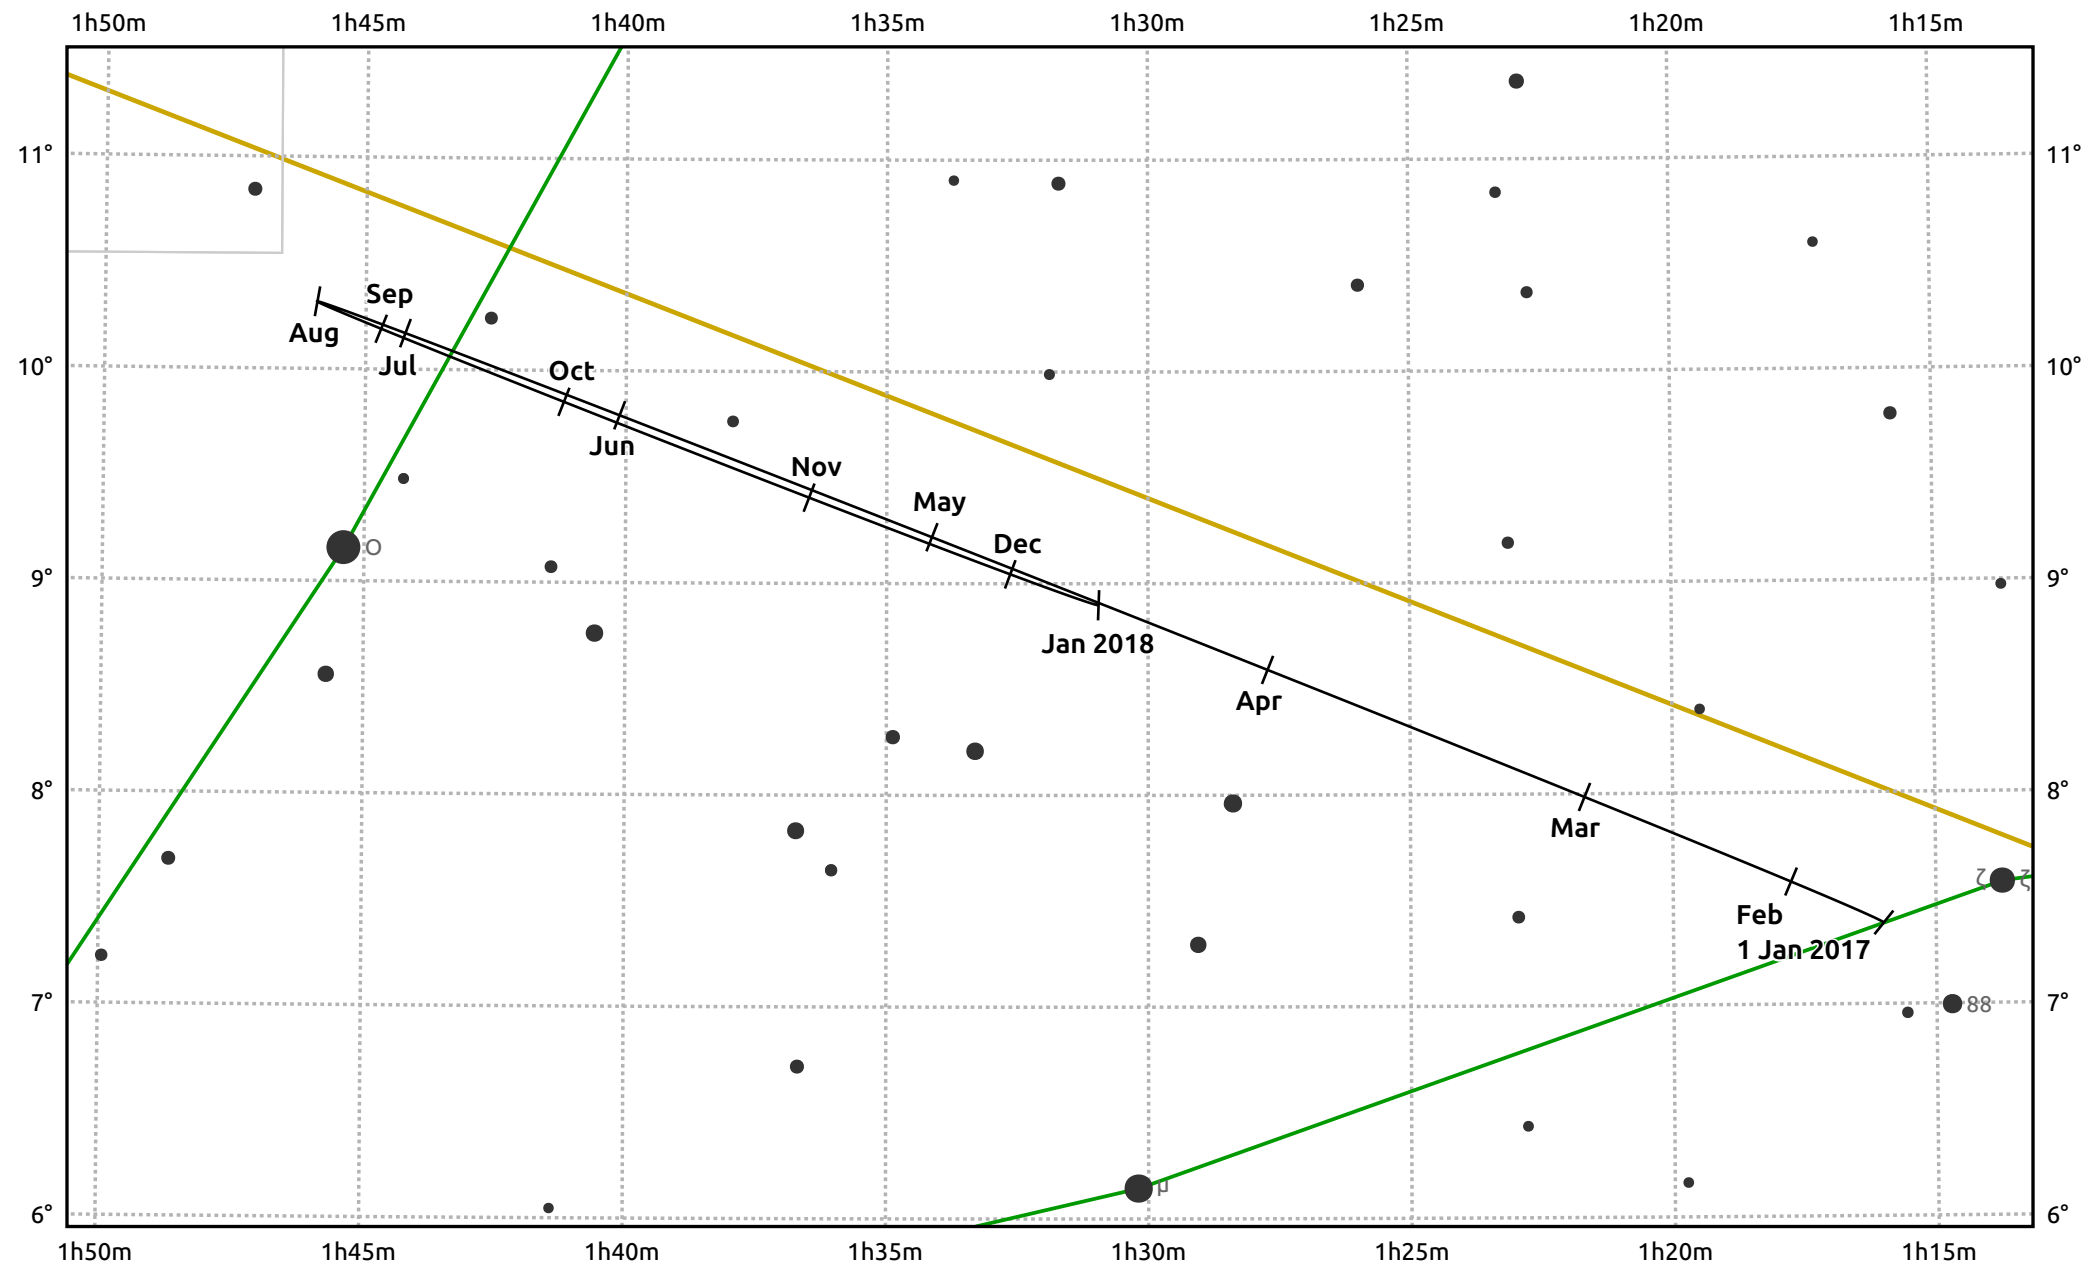

# The path of Uranus in 2017

© Dominic Ford 2011–2025. Date markers placed at midnight UTC. Downloaded from <https://in-the-sky.org>

Magnitude scale: ● 8.0 ● 7.0 ● 6.0 ● 5.0 ● 4.0

— Ecliptic Plane

- Galaxy
- Bright nebula
- Open cluster
- ⊕ Globular cluster
- + Planetary nebula

Date	Mag	Angular size
2017 Jan 1	5.8	3.6"
2017 Apr 1	5.9	3.4"
2017 Jul 1	5.9	3.5"
2017 Oct 1	5.7	3.7"
2018 Jan 1	5.8	3.6"