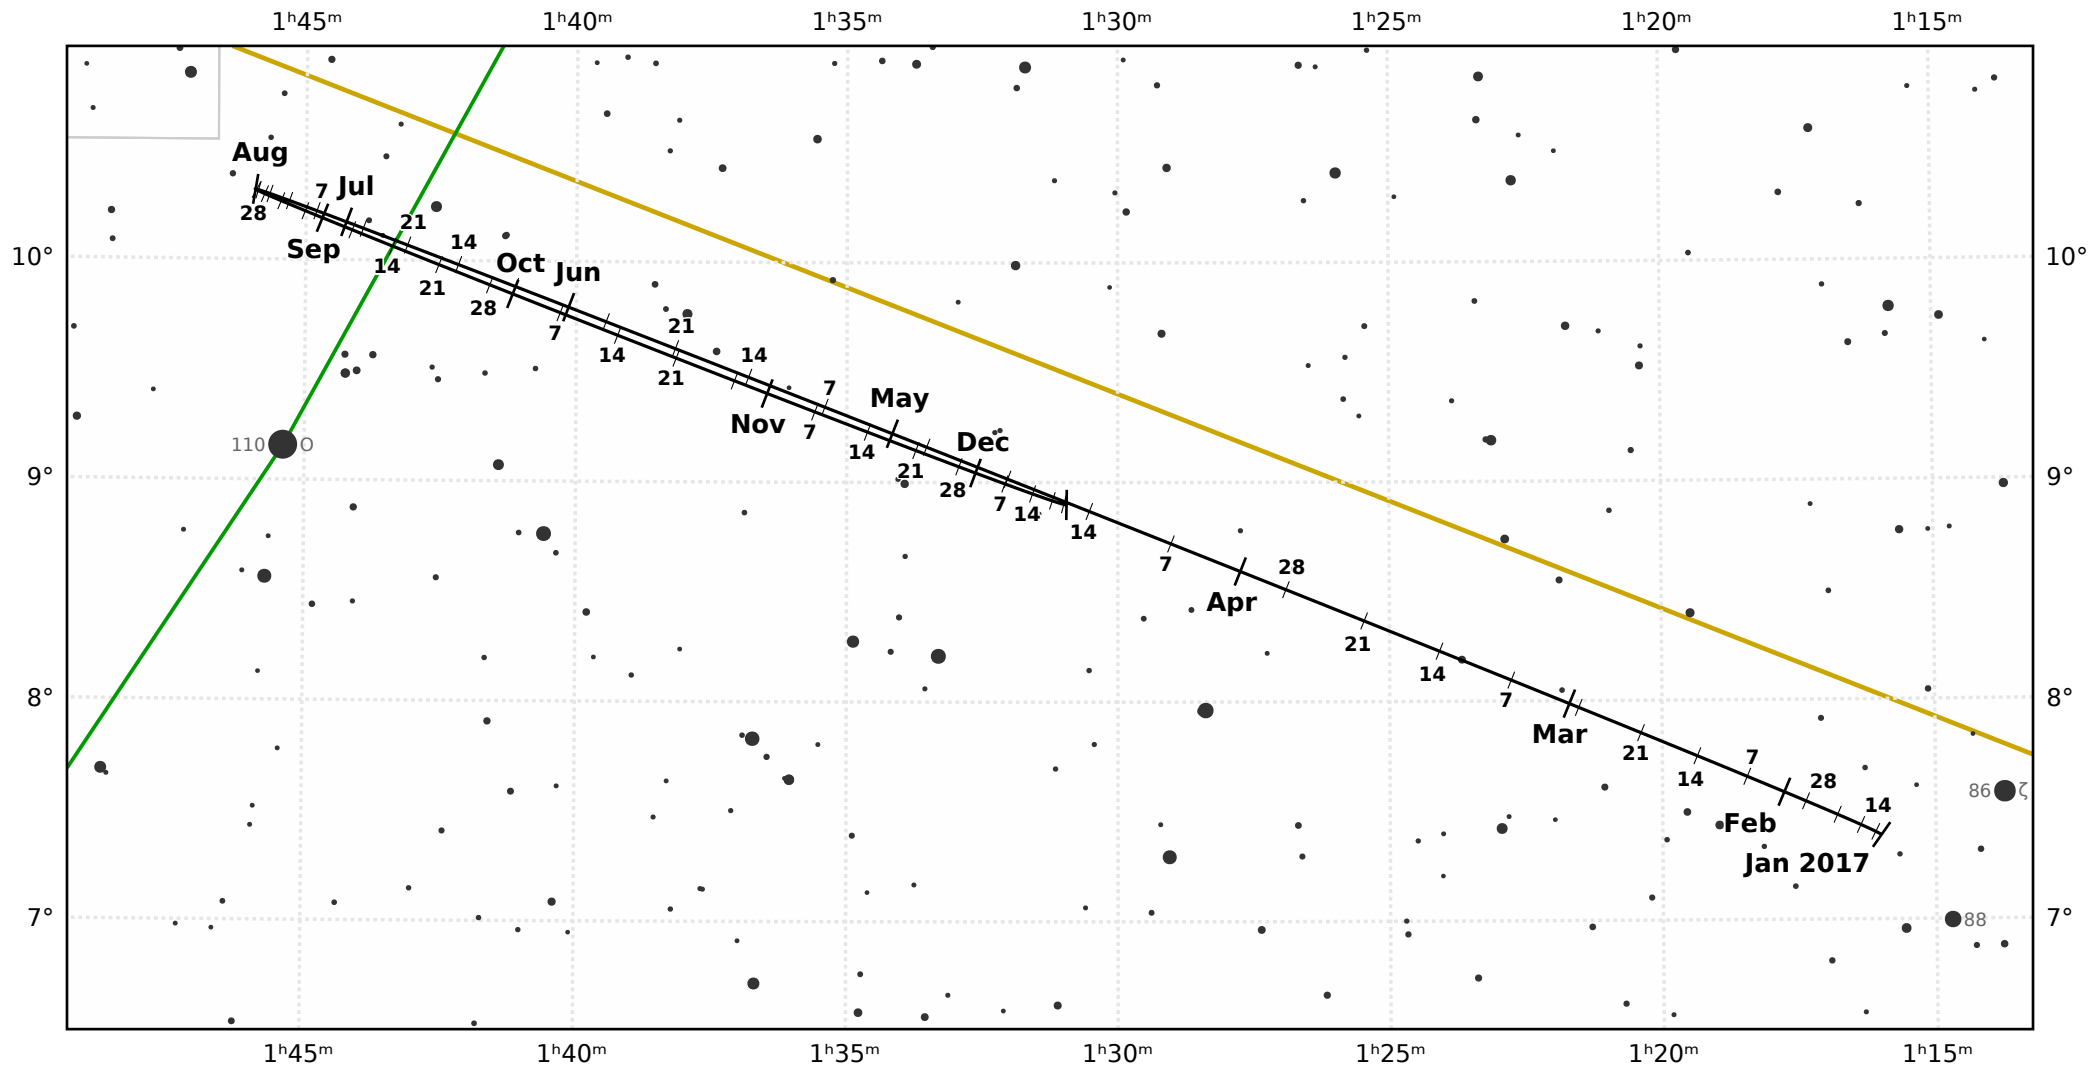

# The path of Uranus in 2017

© Dominic Ford 2011-2021. Downloaded from <https://in-the-sky.org>

Magnitude scale: 10.0 9.5 9.0 8.5 8.0 7.5 7.0 6.5 6.0 5.5 5.0 4.5 4.0

— The Equator — Ecliptic Plane — Galactic Plane