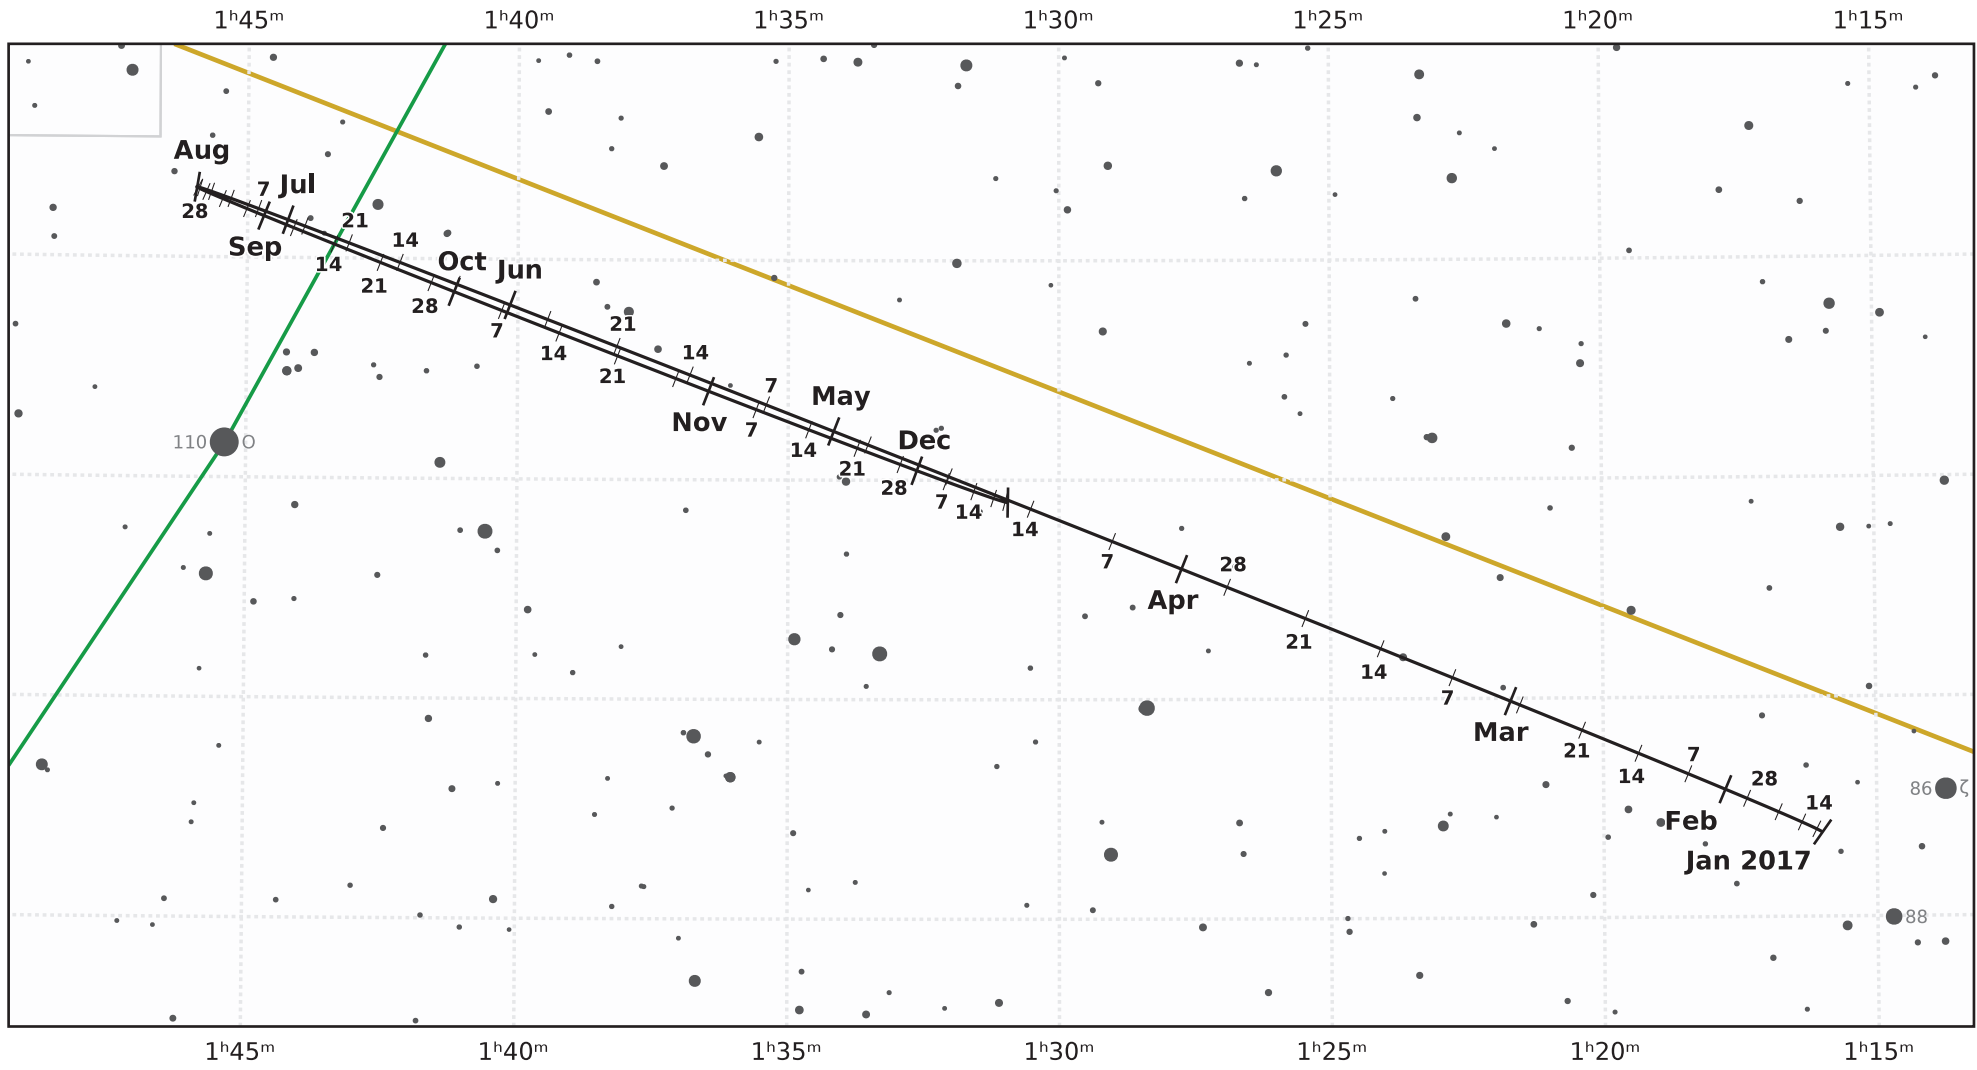

# The path of Uranus in 2017

© Dominic Ford 2011–2021. Downloaded from <https://in-the-sky.org>

Magnitude scale: -10.0   -9.5   -9.0   -8.5   -8.0   -7.5   -7.0   -6.5   -6.0   -5.5   -5.0   -4.5   -4.0

— The Equator   — Ecliptic Plane   — Galactic Plane