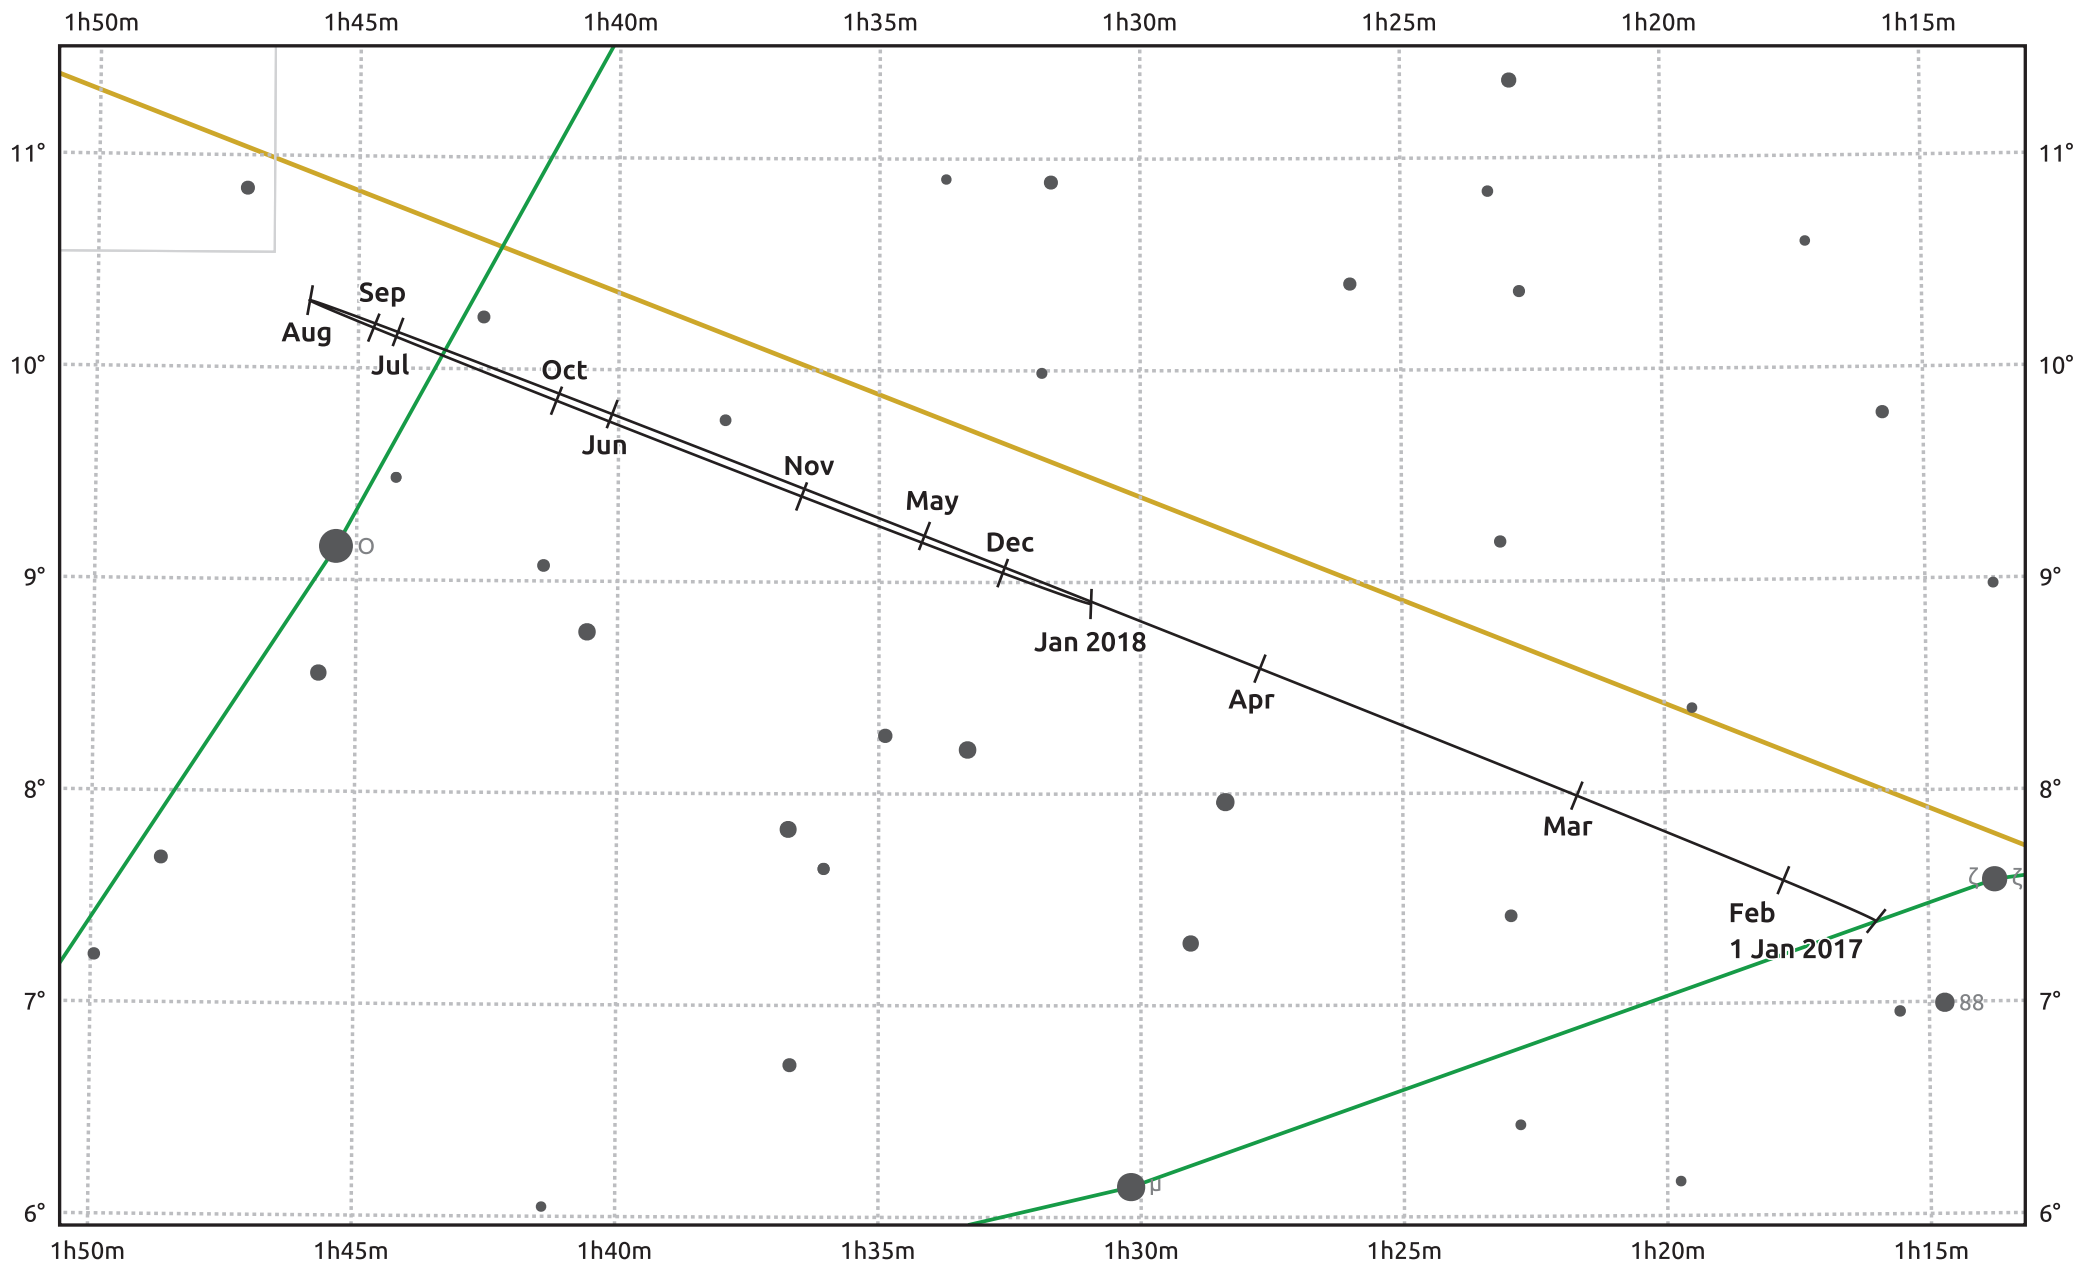

# The path of Uranus in 2017

© Dominic Ford 2011–2025. Date markers placed at midnight UTC. Downloaded from <https://in-the-sky.org>

Magnitude scale: ● 8.0 ● 7.0 ● 6.0 ● 5.0 ● 4.0

— Ecliptic Plane

- Galaxy
- Bright nebula
- Open cluster
- Globular cluster
- Planetary nebula

Date	Mag	Angular size
2017 Jan 1	5.8	3.6"
2017 Apr 1	5.9	3.4"
2017 Jul 1	5.9	3.5"
2017 Oct 1	5.7	3.7"
2018 Jan 1	5.8	3.6"