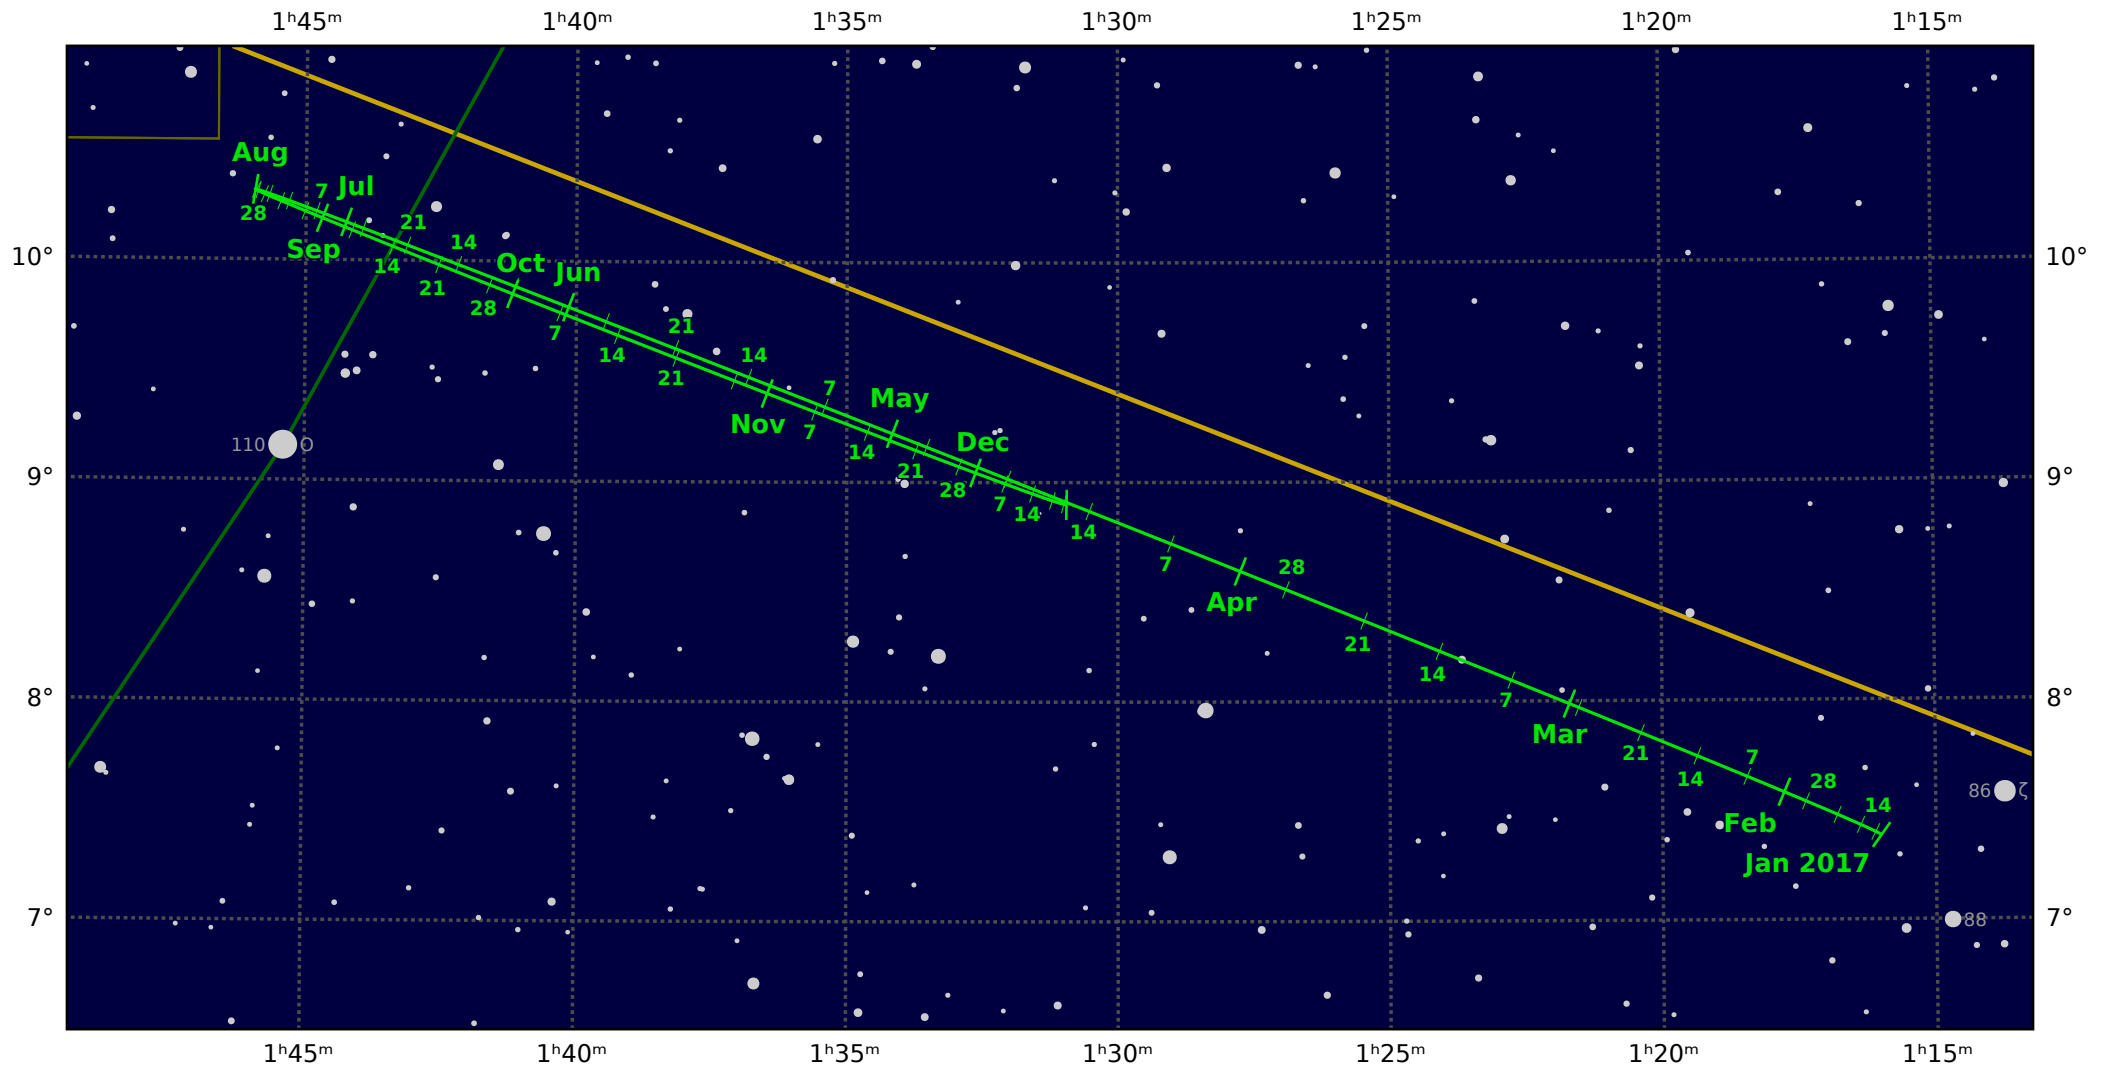

The path of Uranus in 2017

© Dominic Ford 2011-2021. Downloaded from <https://in-the-sky.org>

Magnitude scale: •10.0 •9.5 •9.0 •8.5 •8.0 •7.5 •7.0 •6.5 •6.0 •5.5 •5.0 •4.5 •4.0

— Ecliptic Plane — Galactic Plane