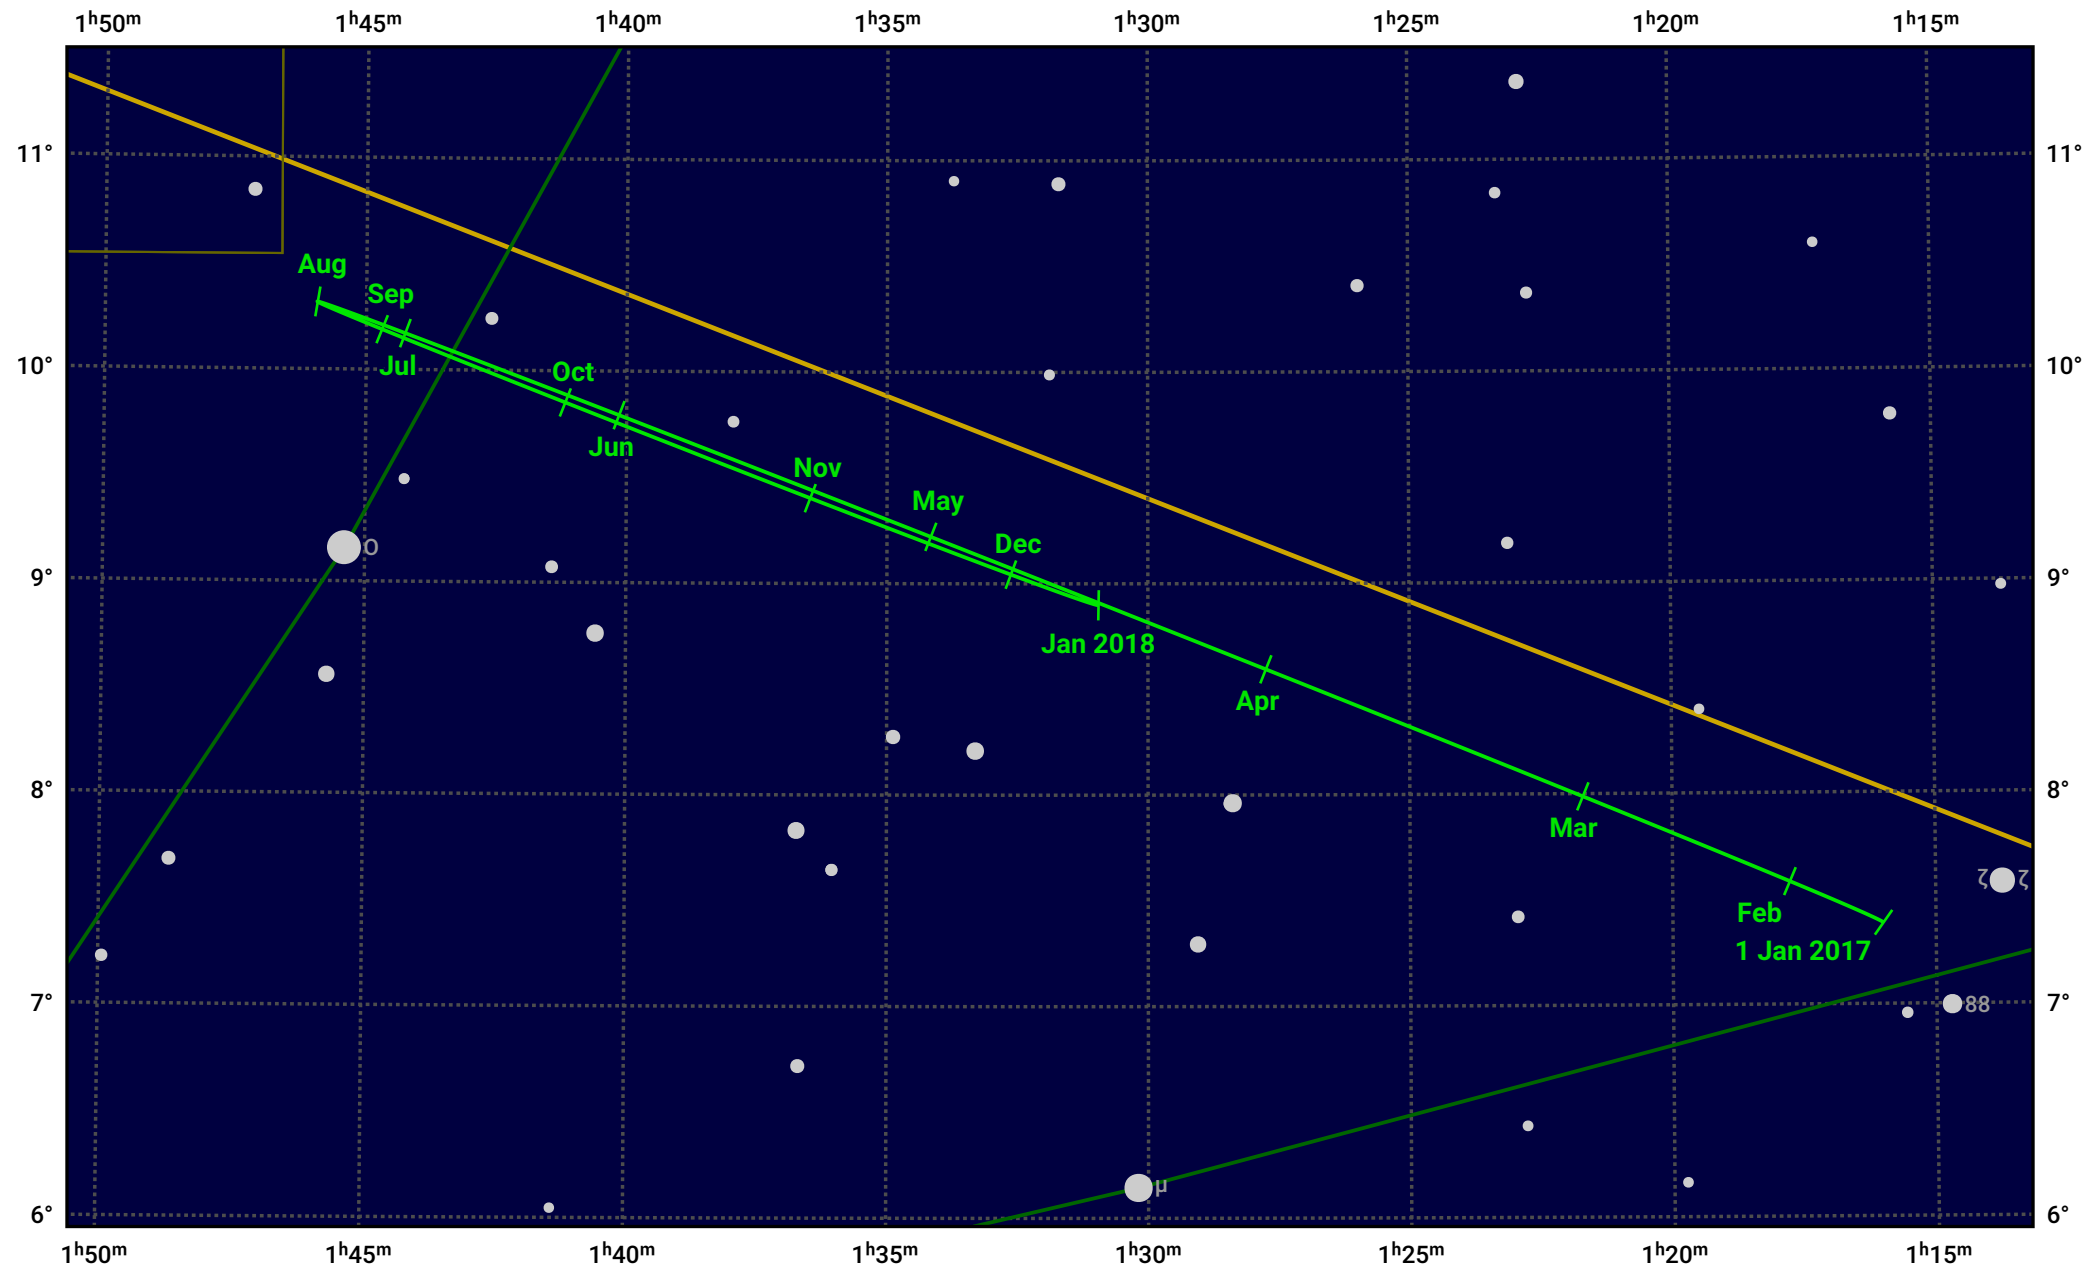

The path of Uranus in 2017

© Dominic Ford 2011–2024. Date markers placed at midnight UTC. Downloaded from <https://in-the-sky.org>

Magnitude scale: ● 8.0 ● 7.0 ● 6.0 ● 5.0 ● 4.0

— Ecliptic Plane

- Galaxy
- Bright nebula
- Open cluster
- ⊕ Globular cluster

Date	Mag	Angular size
2017 Jan 1	5.8	3.6"
2017 Apr 1	5.9	3.4"
2017 Jul 1	5.9	3.5"
2017 Oct 1	5.7	3.7"
2018 Jan 1	5.8	3.6"