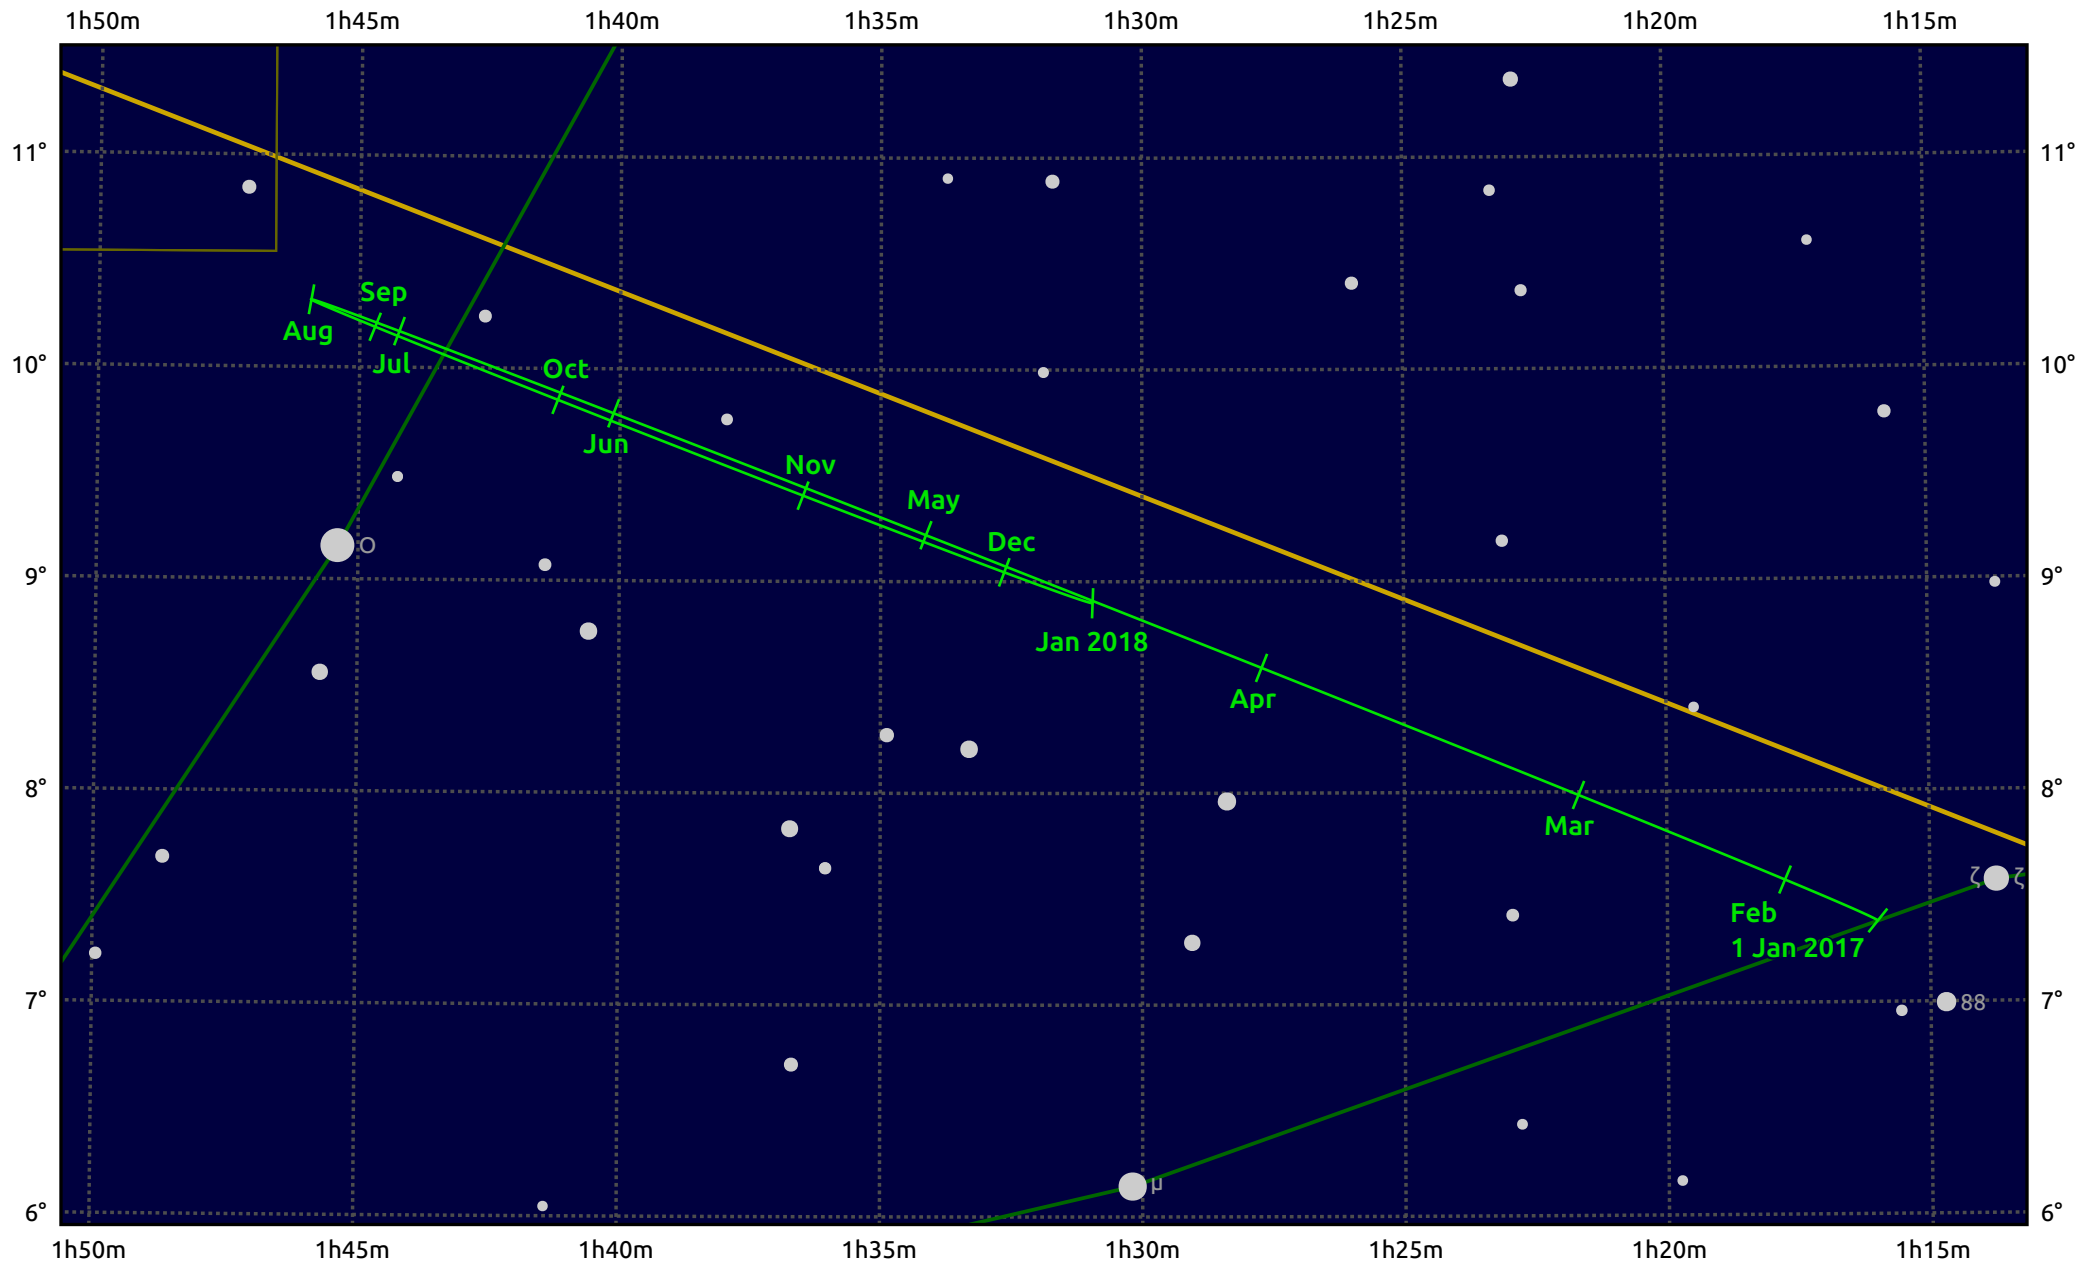

The path of Uranus in 2017

© Dominic Ford 2011–2025. Date markers placed at midnight UTC. Downloaded from <https://in-the-sky.org>

Magnitude scale: ● 8.0 ● 7.0 ● 6.0 ● 5.0 ● 4.0

— Ecliptic Plane

- Galaxy
- Bright nebula
- Open cluster
- Globular cluster
- Planetary nebula

Date	Mag	Angular size
2017 Jan 1	5.8	3.6"
2017 Apr 1	5.9	3.4"
2017 Jul 1	5.9	3.5"
2017 Oct 1	5.7	3.7"
2018 Jan 1	5.8	3.6"