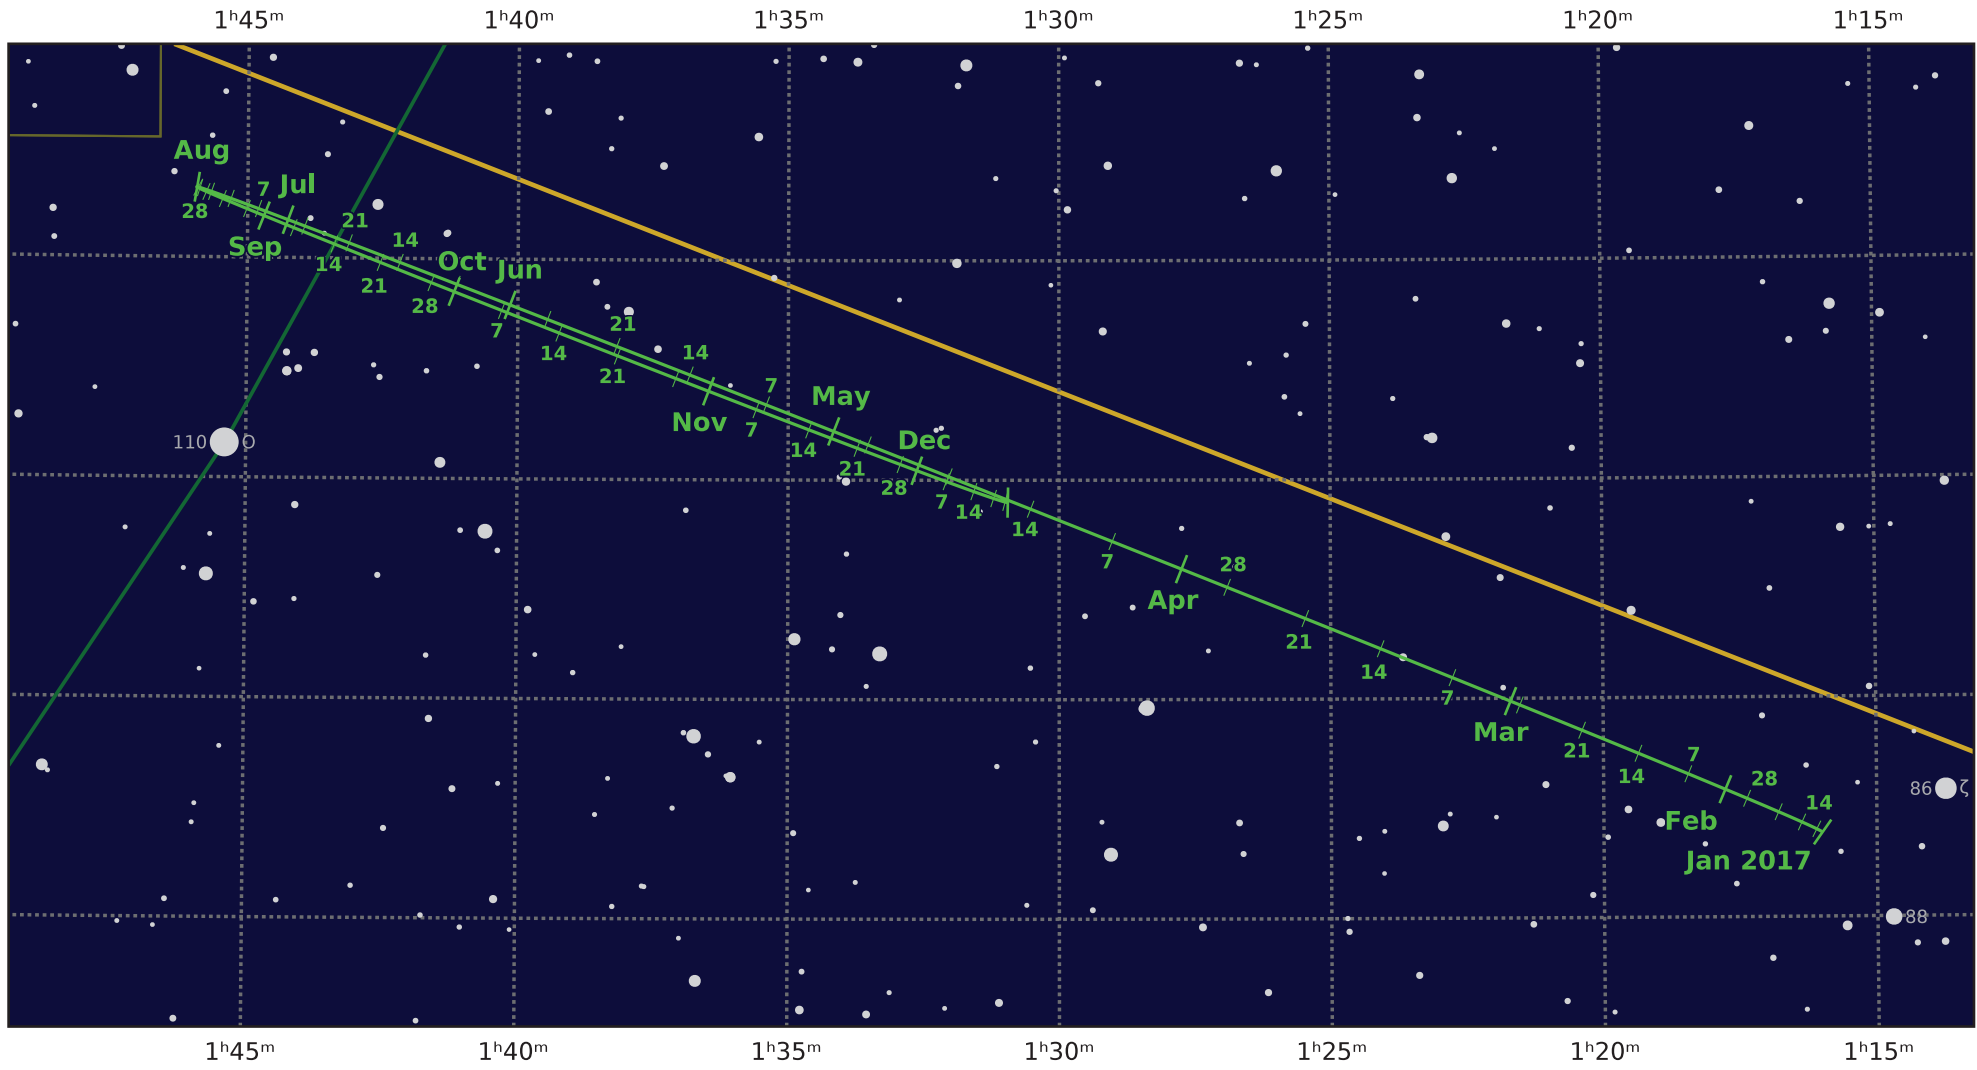

The path of Uranus in 2017

© Dominic Ford 2011–2021. Downloaded from <https://in-the-sky.org>

Magnitude scale: ● 10.0 ● 9.5 ● 9.0 ● 8.5 ● 8.0 ● 7.5 ● 7.0 ● 6.5 ● 6.0 ● 5.5 ● 5.0 ● 4.5 ● 4.0

— Ecliptic Plane — Galactic Plane