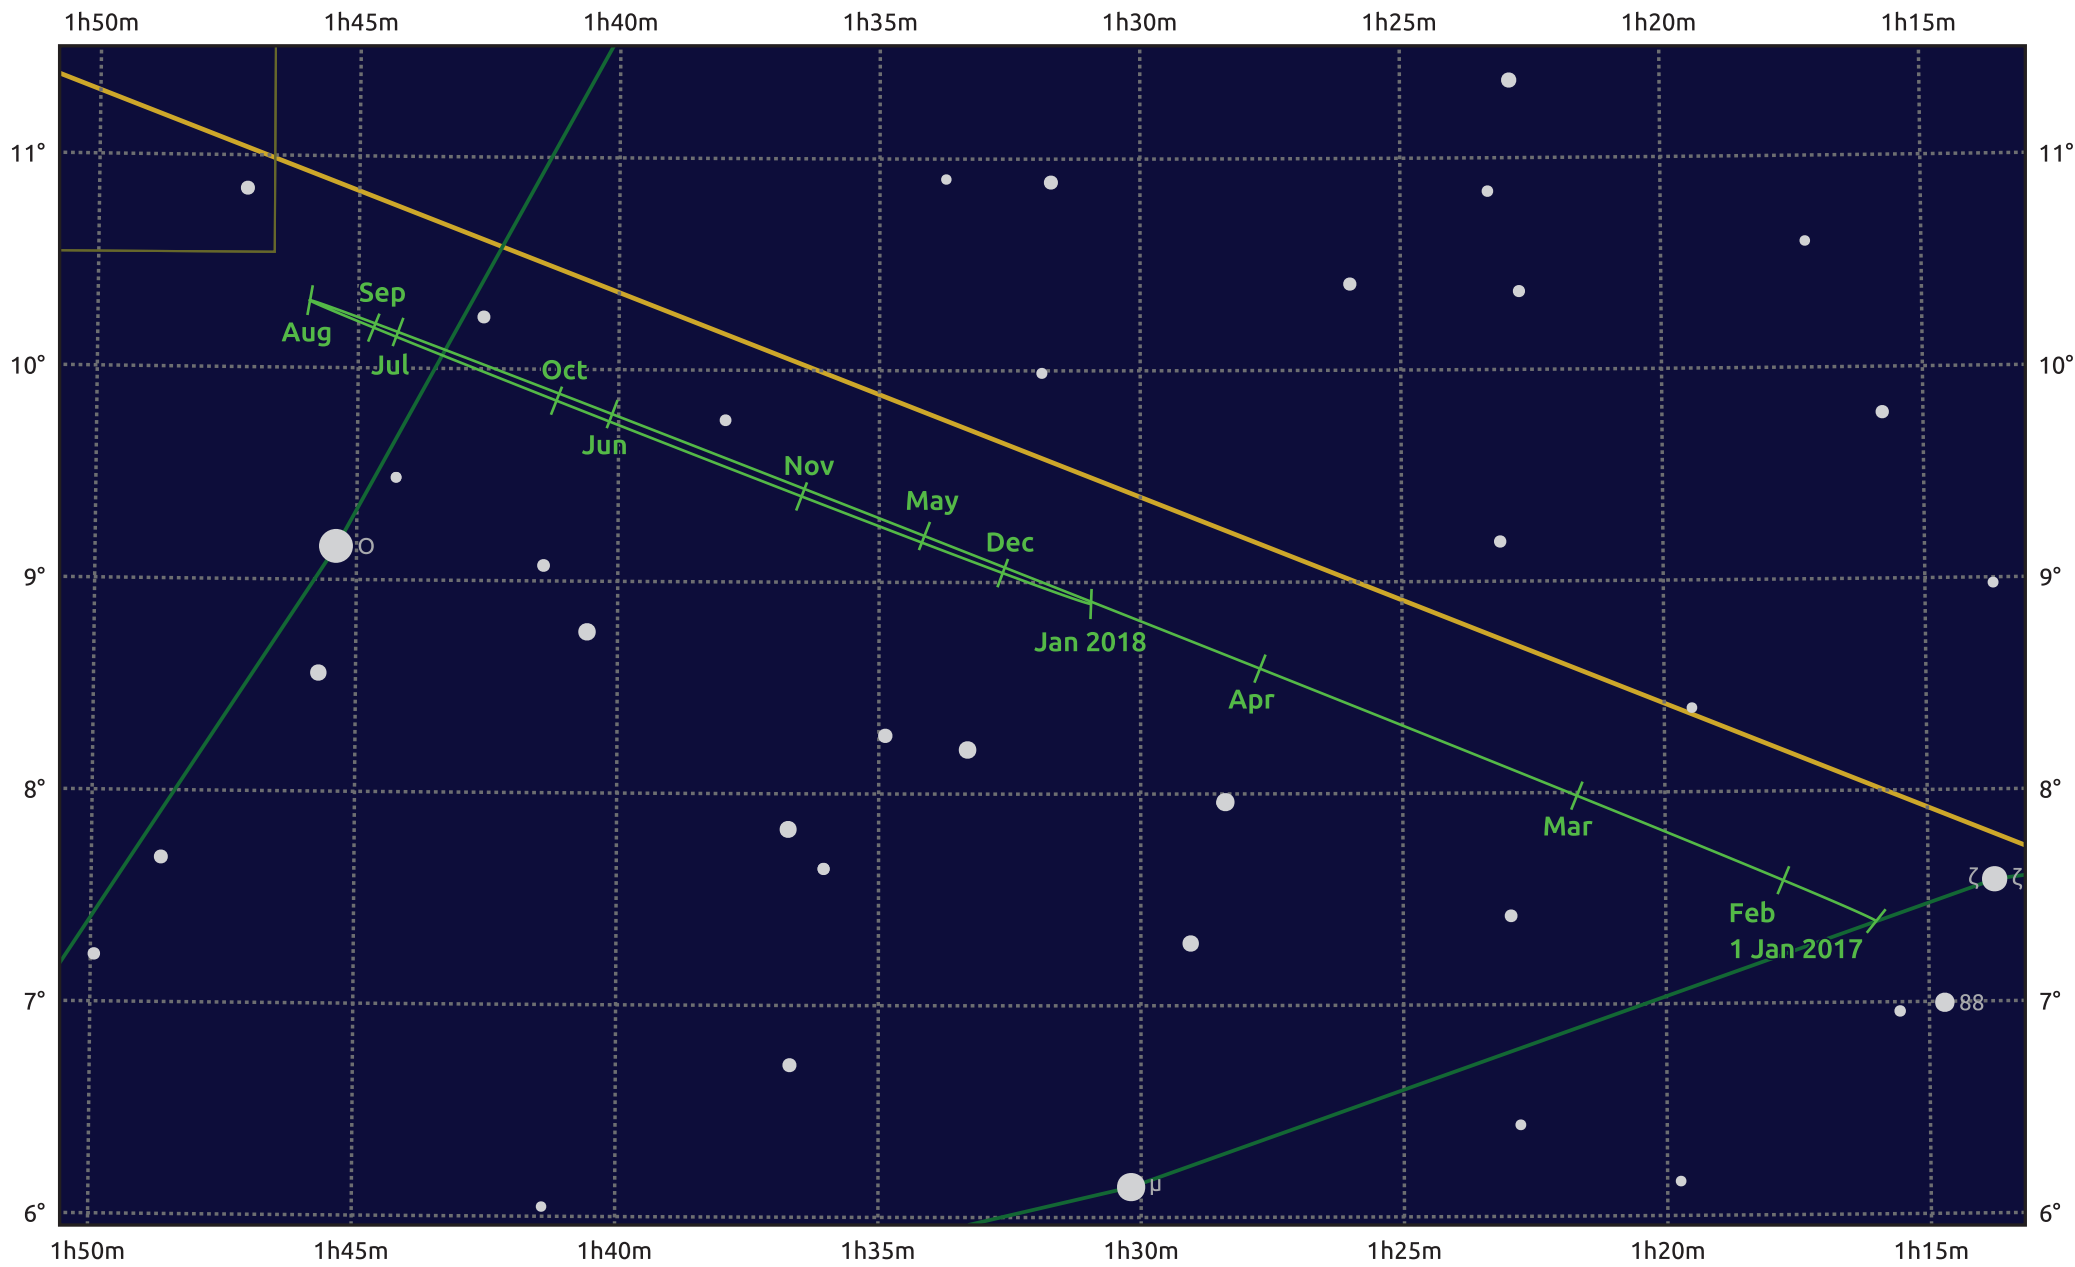

The path of Uranus in 2017

© Dominic Ford 2011–2025. Date markers placed at midnight UTC. Downloaded from <https://in-the-sky.org>

Magnitude scale: ● 8.0 ● 7.0 ● 6.0 ● 5.0 ● 4.0

— Ecliptic Plane

- Galaxy
- Bright nebula
- Open cluster
- Globular cluster
- Planetary nebula

Date	Mag	Angular size
2017 Jan 1	5.8	3.6"
2017 Apr 1	5.9	3.4"
2017 Jul 1	5.9	3.5"
2017 Oct 1	5.7	3.7"
2018 Jan 1	5.8	3.6"