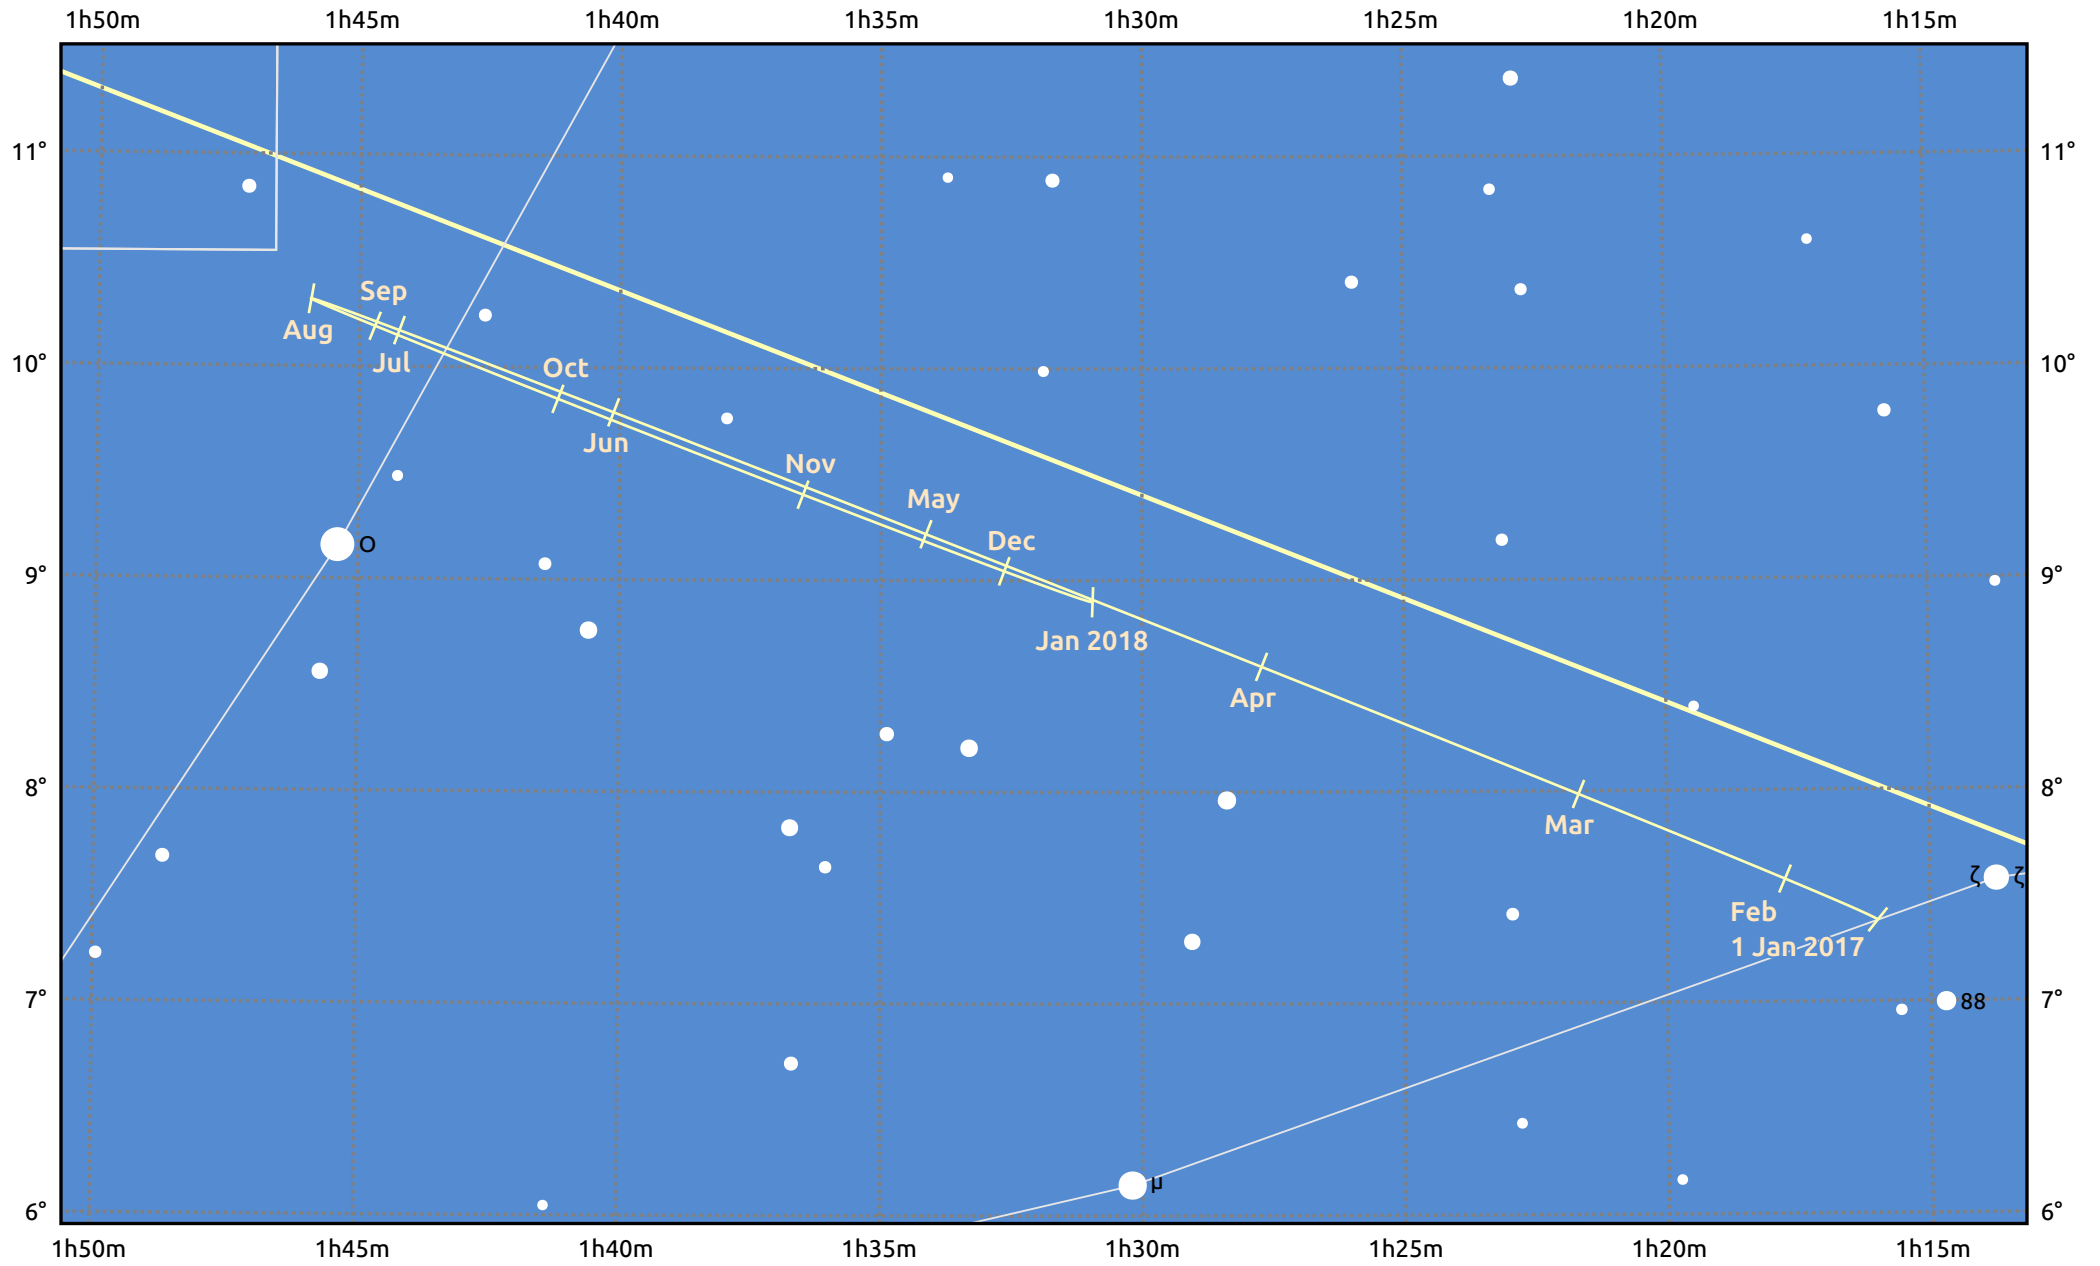

The path of Uranus in 2017

© Dominic Ford 2011–2025. Date markers placed at midnight UTC. Downloaded from <https://in-the-sky.org>

Magnitude scale: ● 8.0 ● 7.0 ● 6.0 ● 5.0 ● 4.0

— Ecliptic Plane

Date	Mag	Angular size
2017 Jan 1	5.8	3.6"
2017 Apr 1	5.9	3.4"
2017 Jul 1	5.9	3.5"
2017 Oct 1	5.7	3.7"
2018 Jan 1	5.8	3.6"

Galaxy Bright nebula Open cluster Globular cluster Planetary nebula