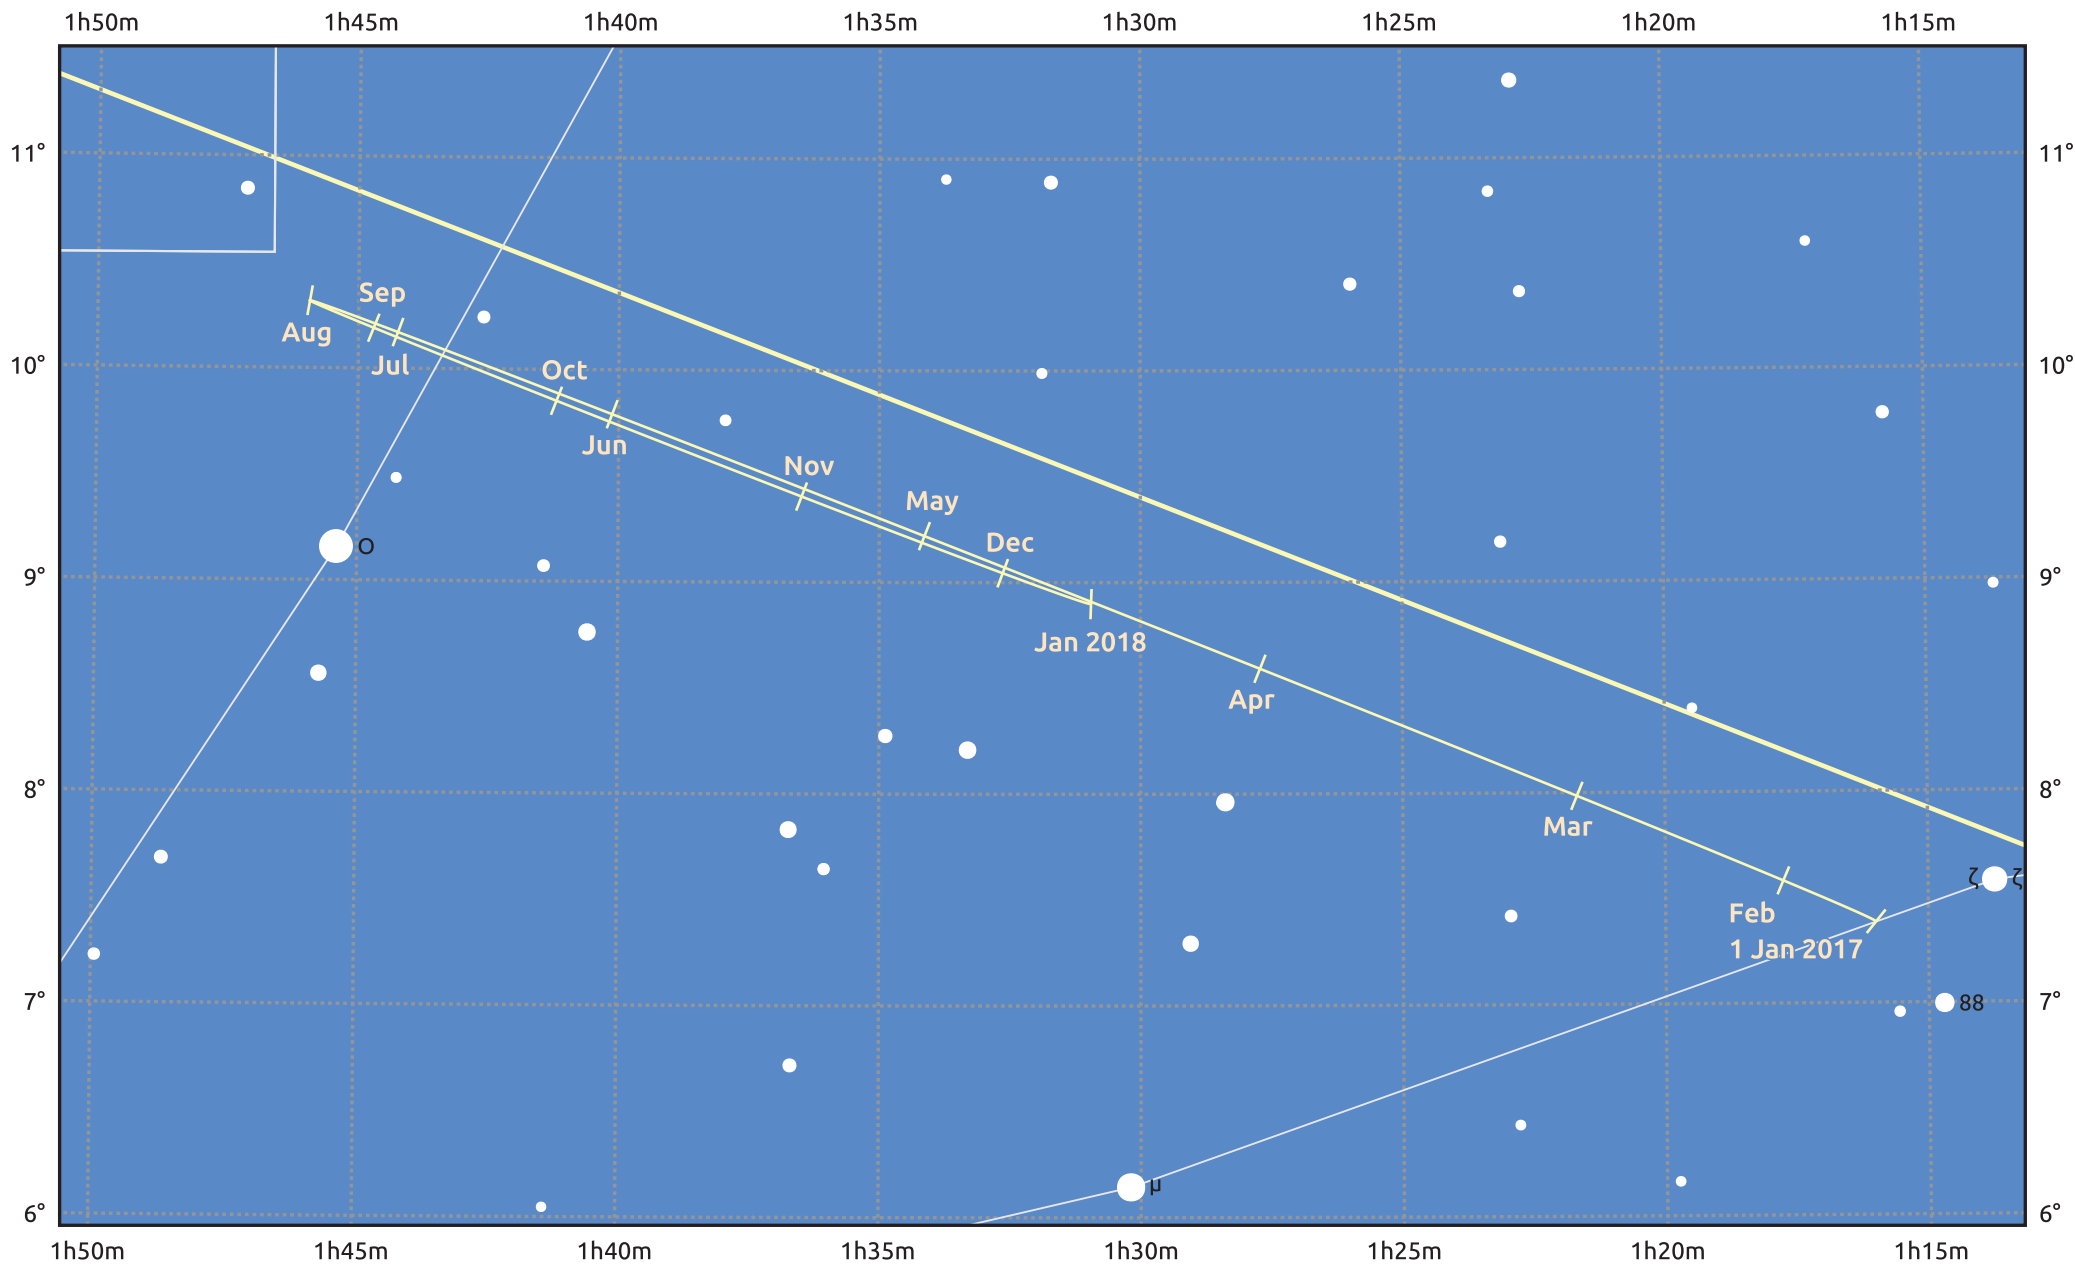

# The path of Uranus in 2017

© Dominic Ford 2011–2025. Date markers placed at midnight UTC. Downloaded from <https://in-the-sky.org>

Magnitude scale: ● 8.0 ● 7.0 ● 6.0 ● 5.0 ● 4.0

— Ecliptic Plane

Galaxy    Bright nebula    Open cluster    Globular cluster    Planetary nebula

Date	Mag	Angular size
2017 Jan 1	5.8	3.6"
2017 Apr 1	5.9	3.4"
2017 Jul 1	5.9	3.5"
2017 Oct 1	5.7	3.7"
2018 Jan 1	5.8	3.6"