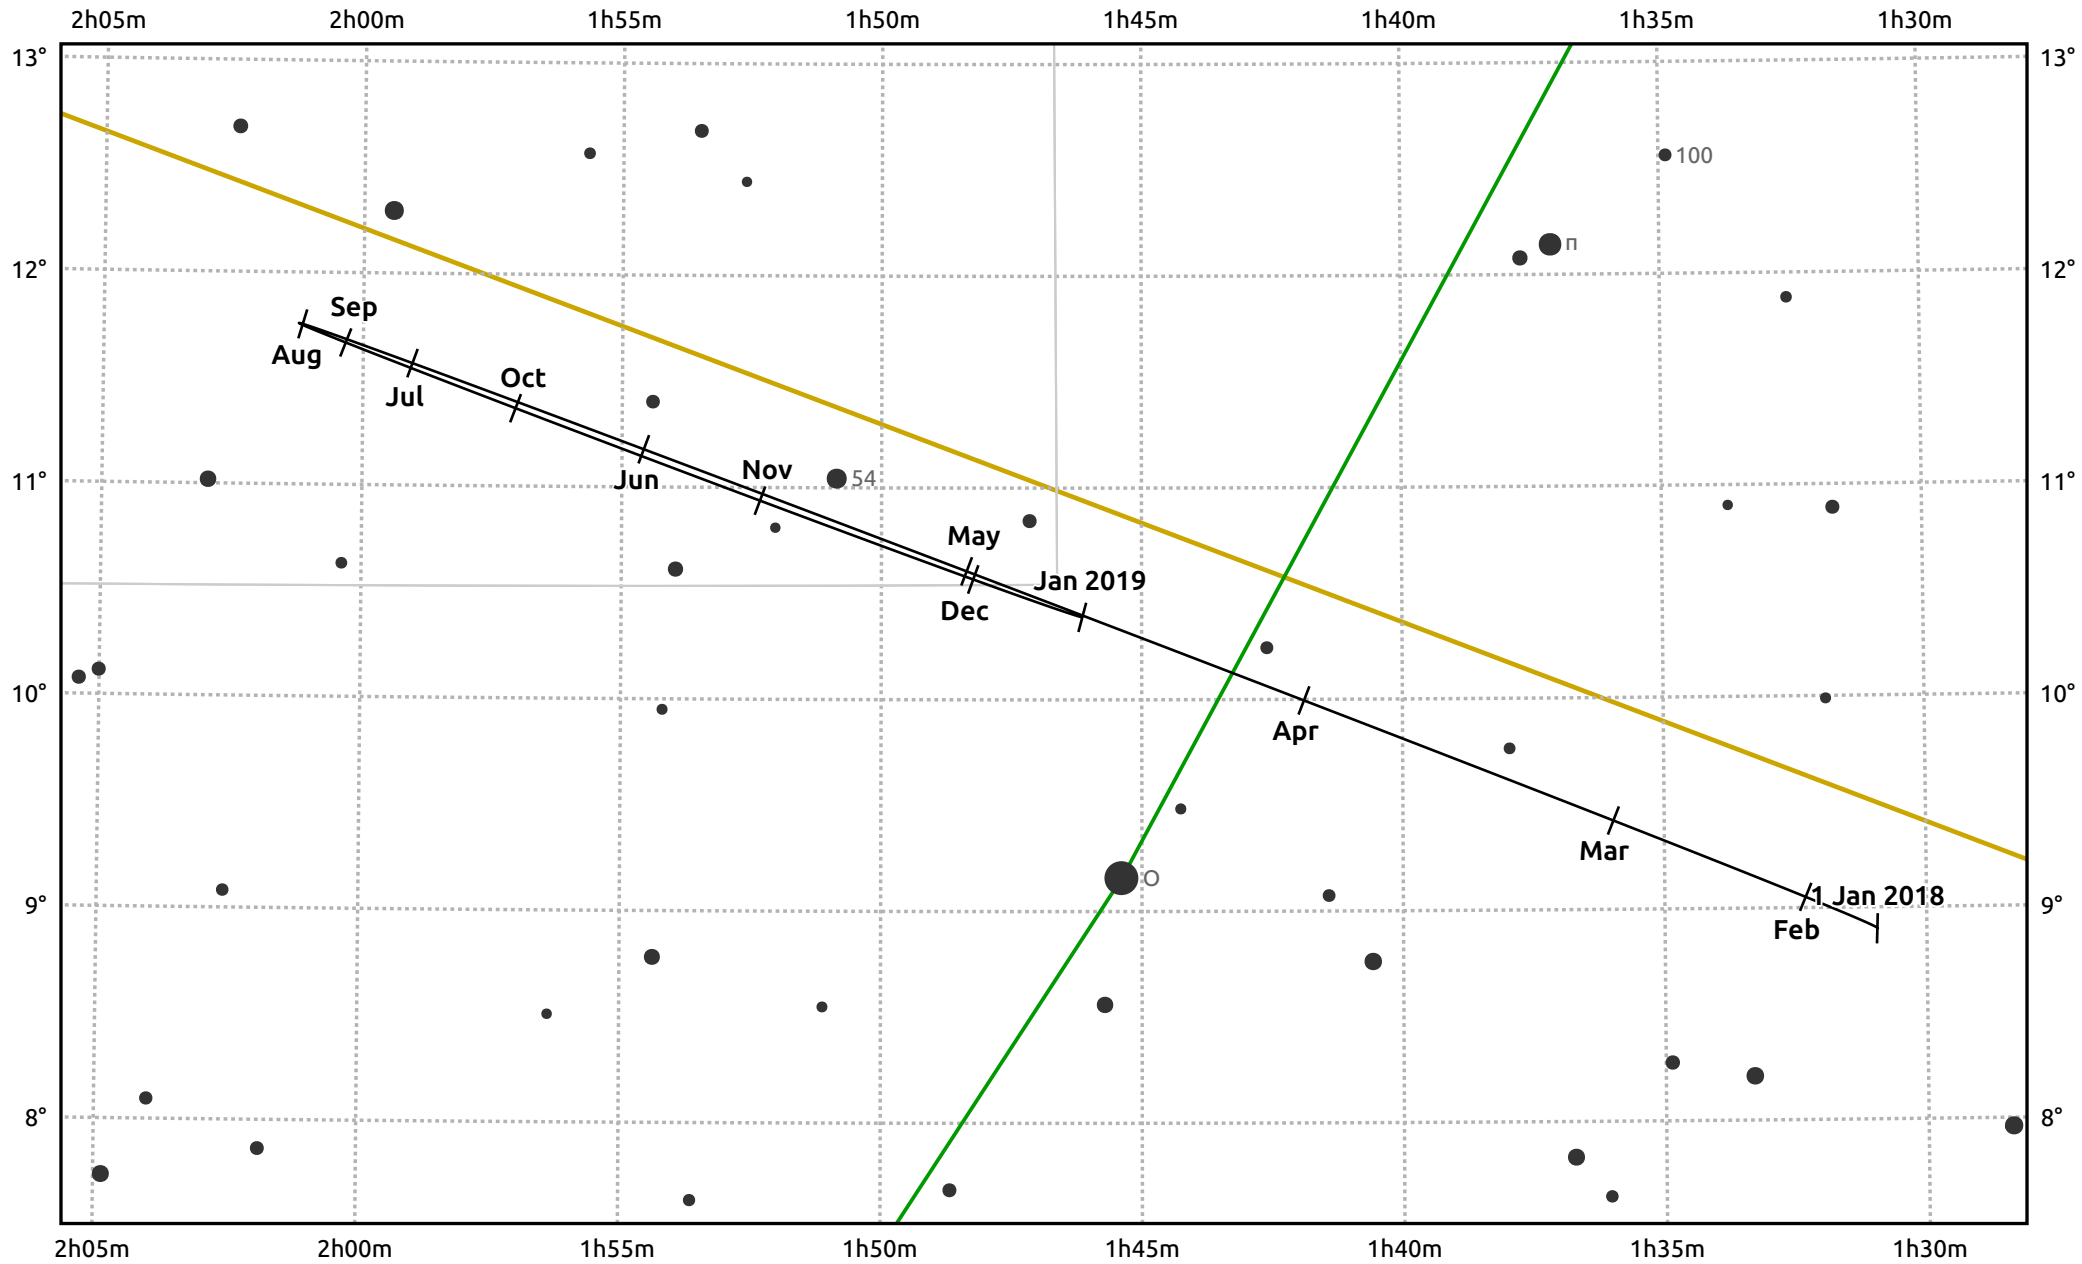

The path of Uranus in 2018

© Dominic Ford 2011–2025. Date markers placed at midnight UTC. Downloaded from <https://in-the-sky.org>

Magnitude scale: ● 8.0 ● 7.0 ● 6.0 ● 5.0 ● 4.0

— Ecliptic Plane

● Galaxy ■ Bright nebula ● Open cluster ⊕ Globular cluster ⬠ Planetary nebula

Date	Mag	Angular size
2018 Jan 1	5.8	3.6"
2018 Apr 1	5.9	3.4"
2018 Jul 1	5.9	3.5"
2018 Oct 1	5.7	3.7"
2019 Jan 1	5.8	3.6"