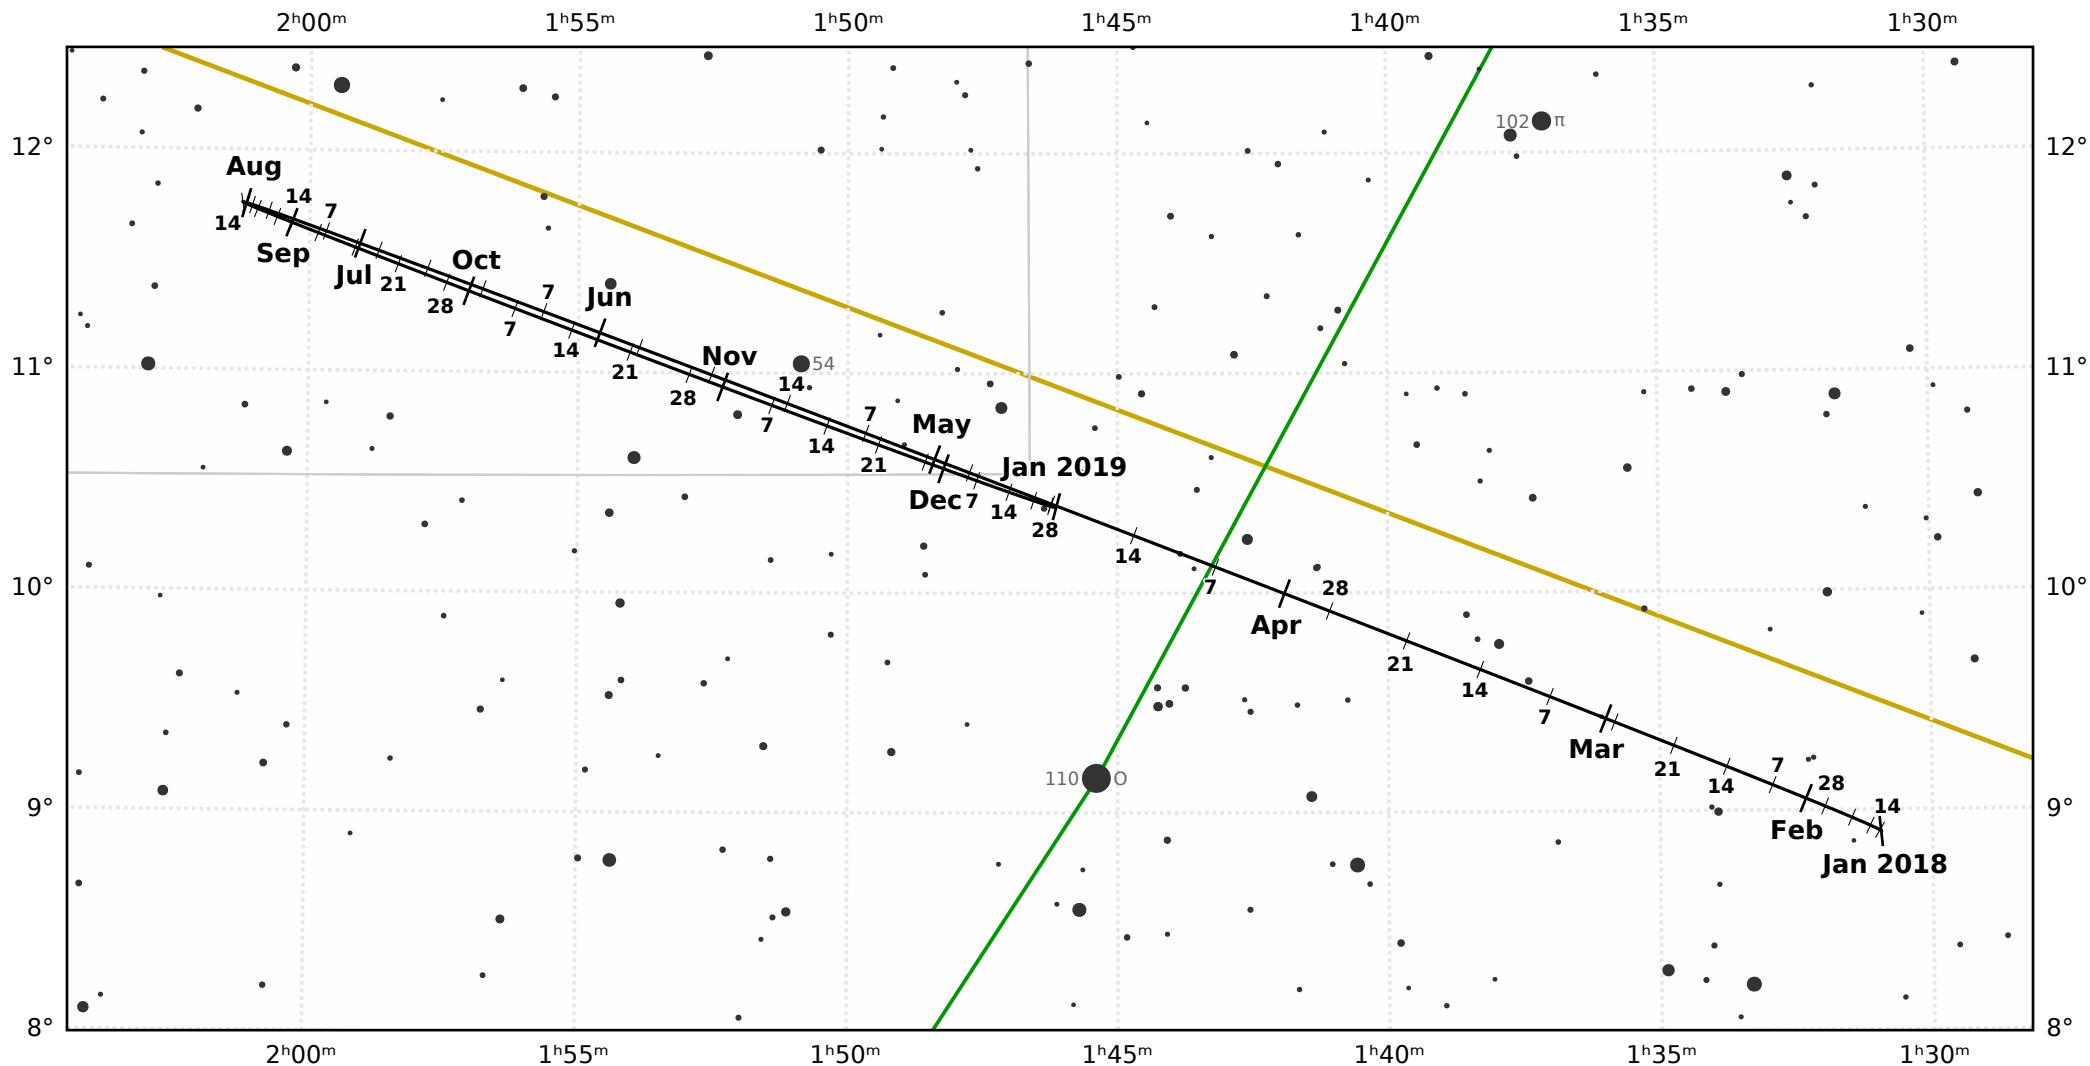

The path of Uranus in 2018

© Dominic Ford 2011-2021. Downloaded from <https://in-the-sky.org>

Magnitude scale: 10.0 9.5 9.0 8.5 8.0 7.5 7.0 6.5 6.0 5.5 5.0 4.5 4.0

— The Equator

— Ecliptic Plane

— Galactic Plane