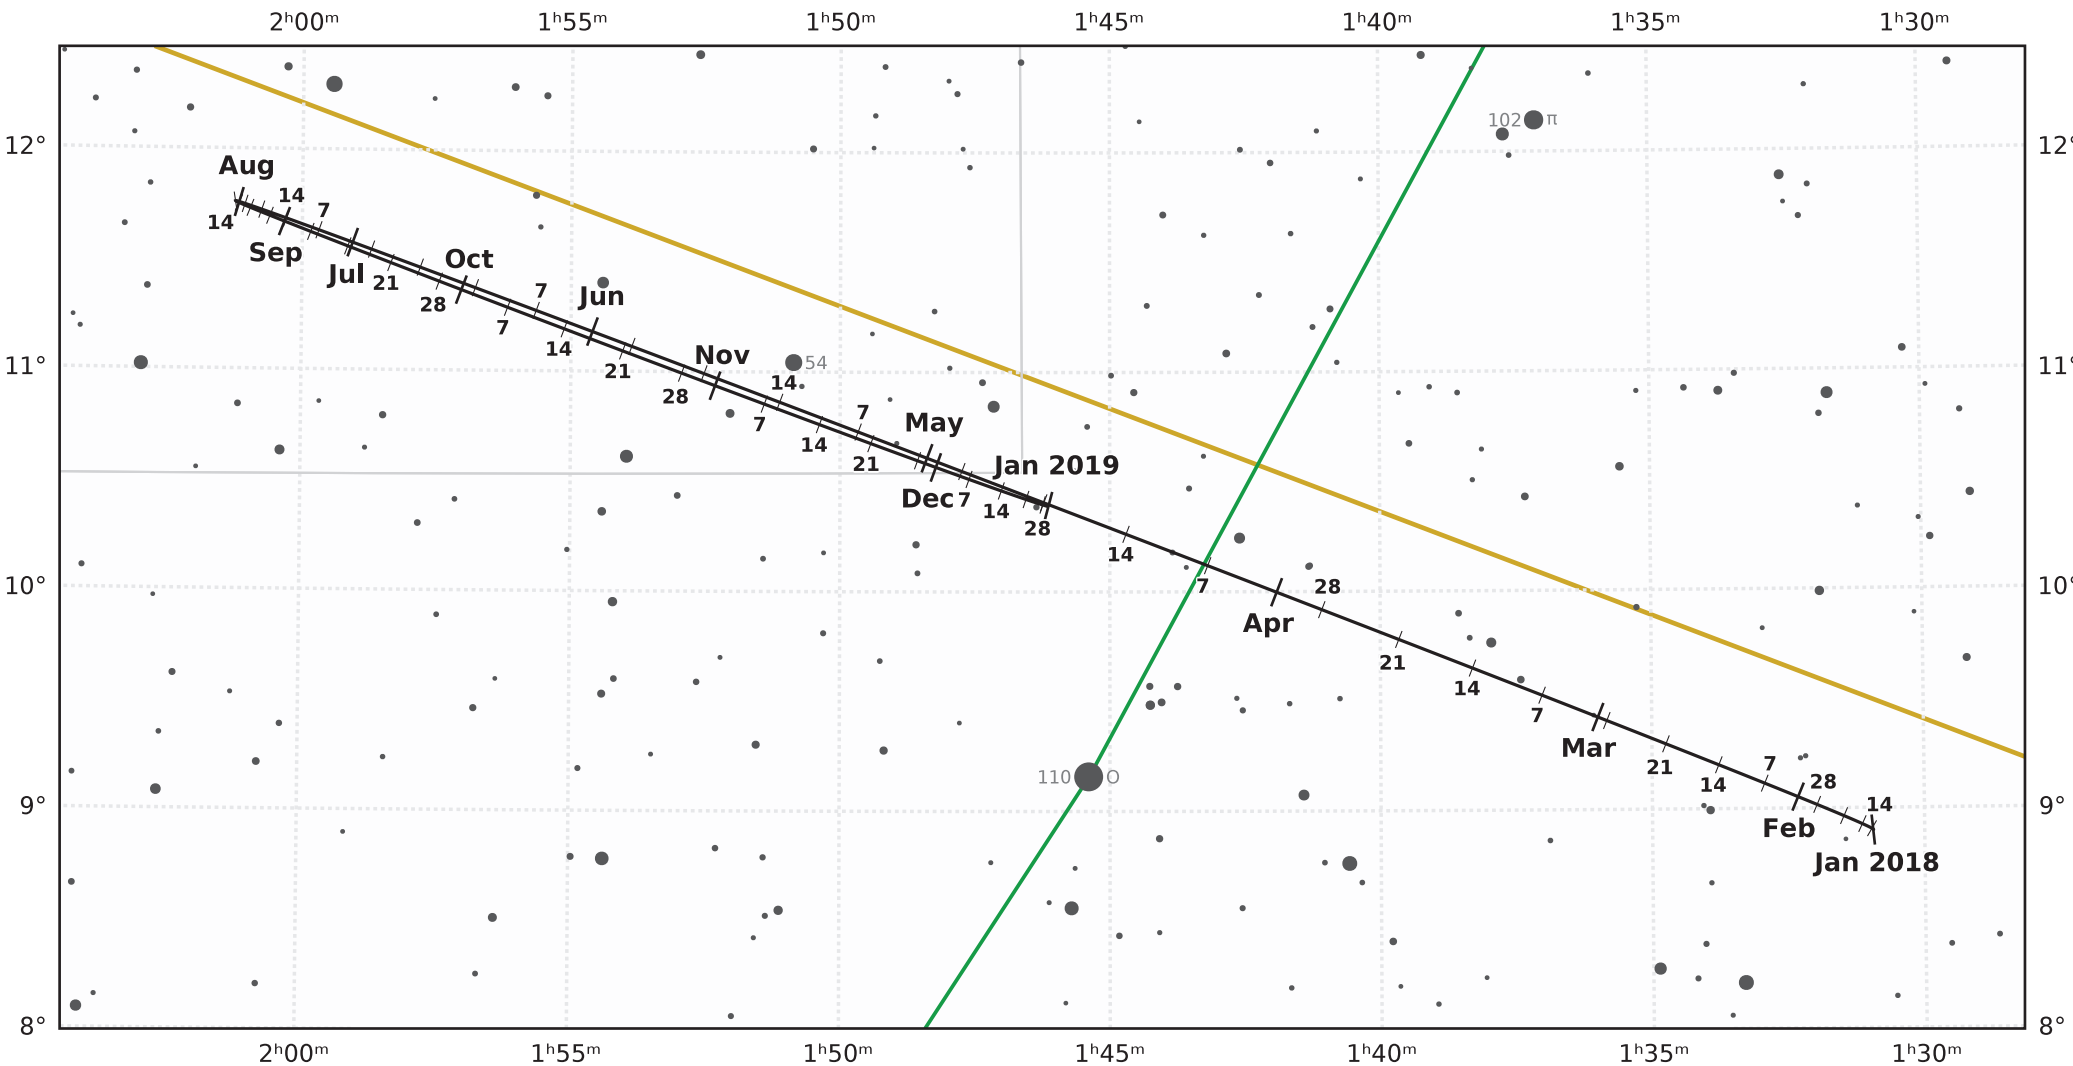

The path of Uranus in 2018

© Dominic Ford 2011–2021. Downloaded from <https://in-the-sky.org>

Magnitude scale: ·10.0 ·9.5 ·9.0 ·8.5 ·8.0 ·7.5 ·7.0 ·6.5 ·6.0 ●5.5 ●5.0 ●4.5 ●4.0

— The Equator

— Ecliptic Plane

— Galactic Plane