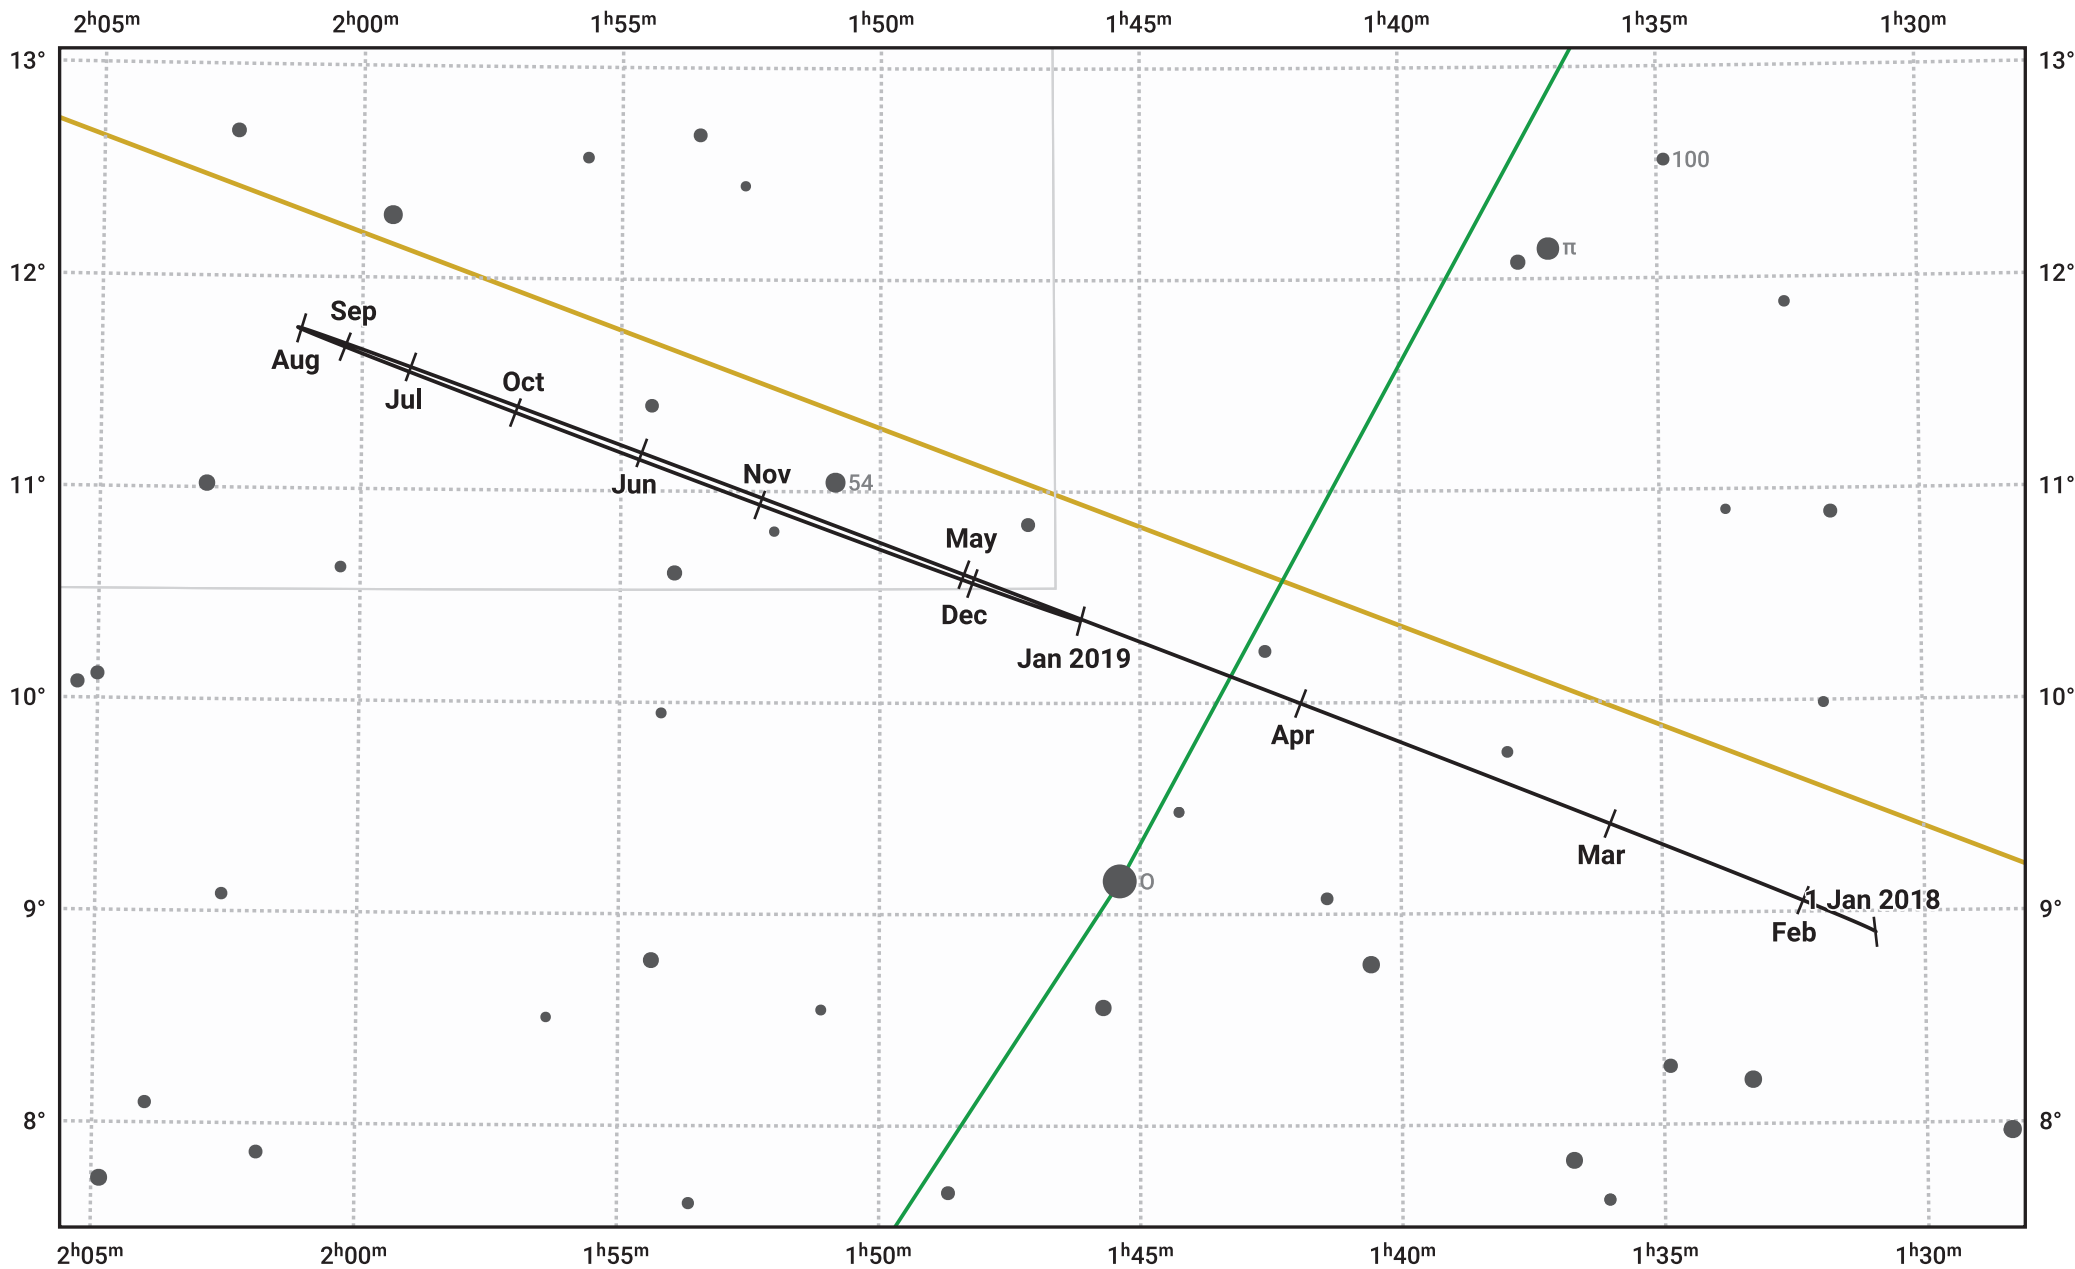

The path of Uranus in 2018

© Dominic Ford 2011–2023. Date markers placed at midnight UTC. Downloaded from <https://in-the-sky.org>

Magnitude scale: ● 8.0 ● 7.0 ● 6.0 ● 5.0 ● 4.0

— Ecliptic Plane

- Galaxy
- Bright nebula
- Open cluster
- ⊕ Globular cluster

Date	Mag	Angular size
2018 Jan 1	5.8	3.6"
2018 Apr 1	5.9	3.4"
2018 Jul 1	5.9	3.5"
2018 Oct 1	5.7	3.7"
2019 Jan 1	5.8	3.6"