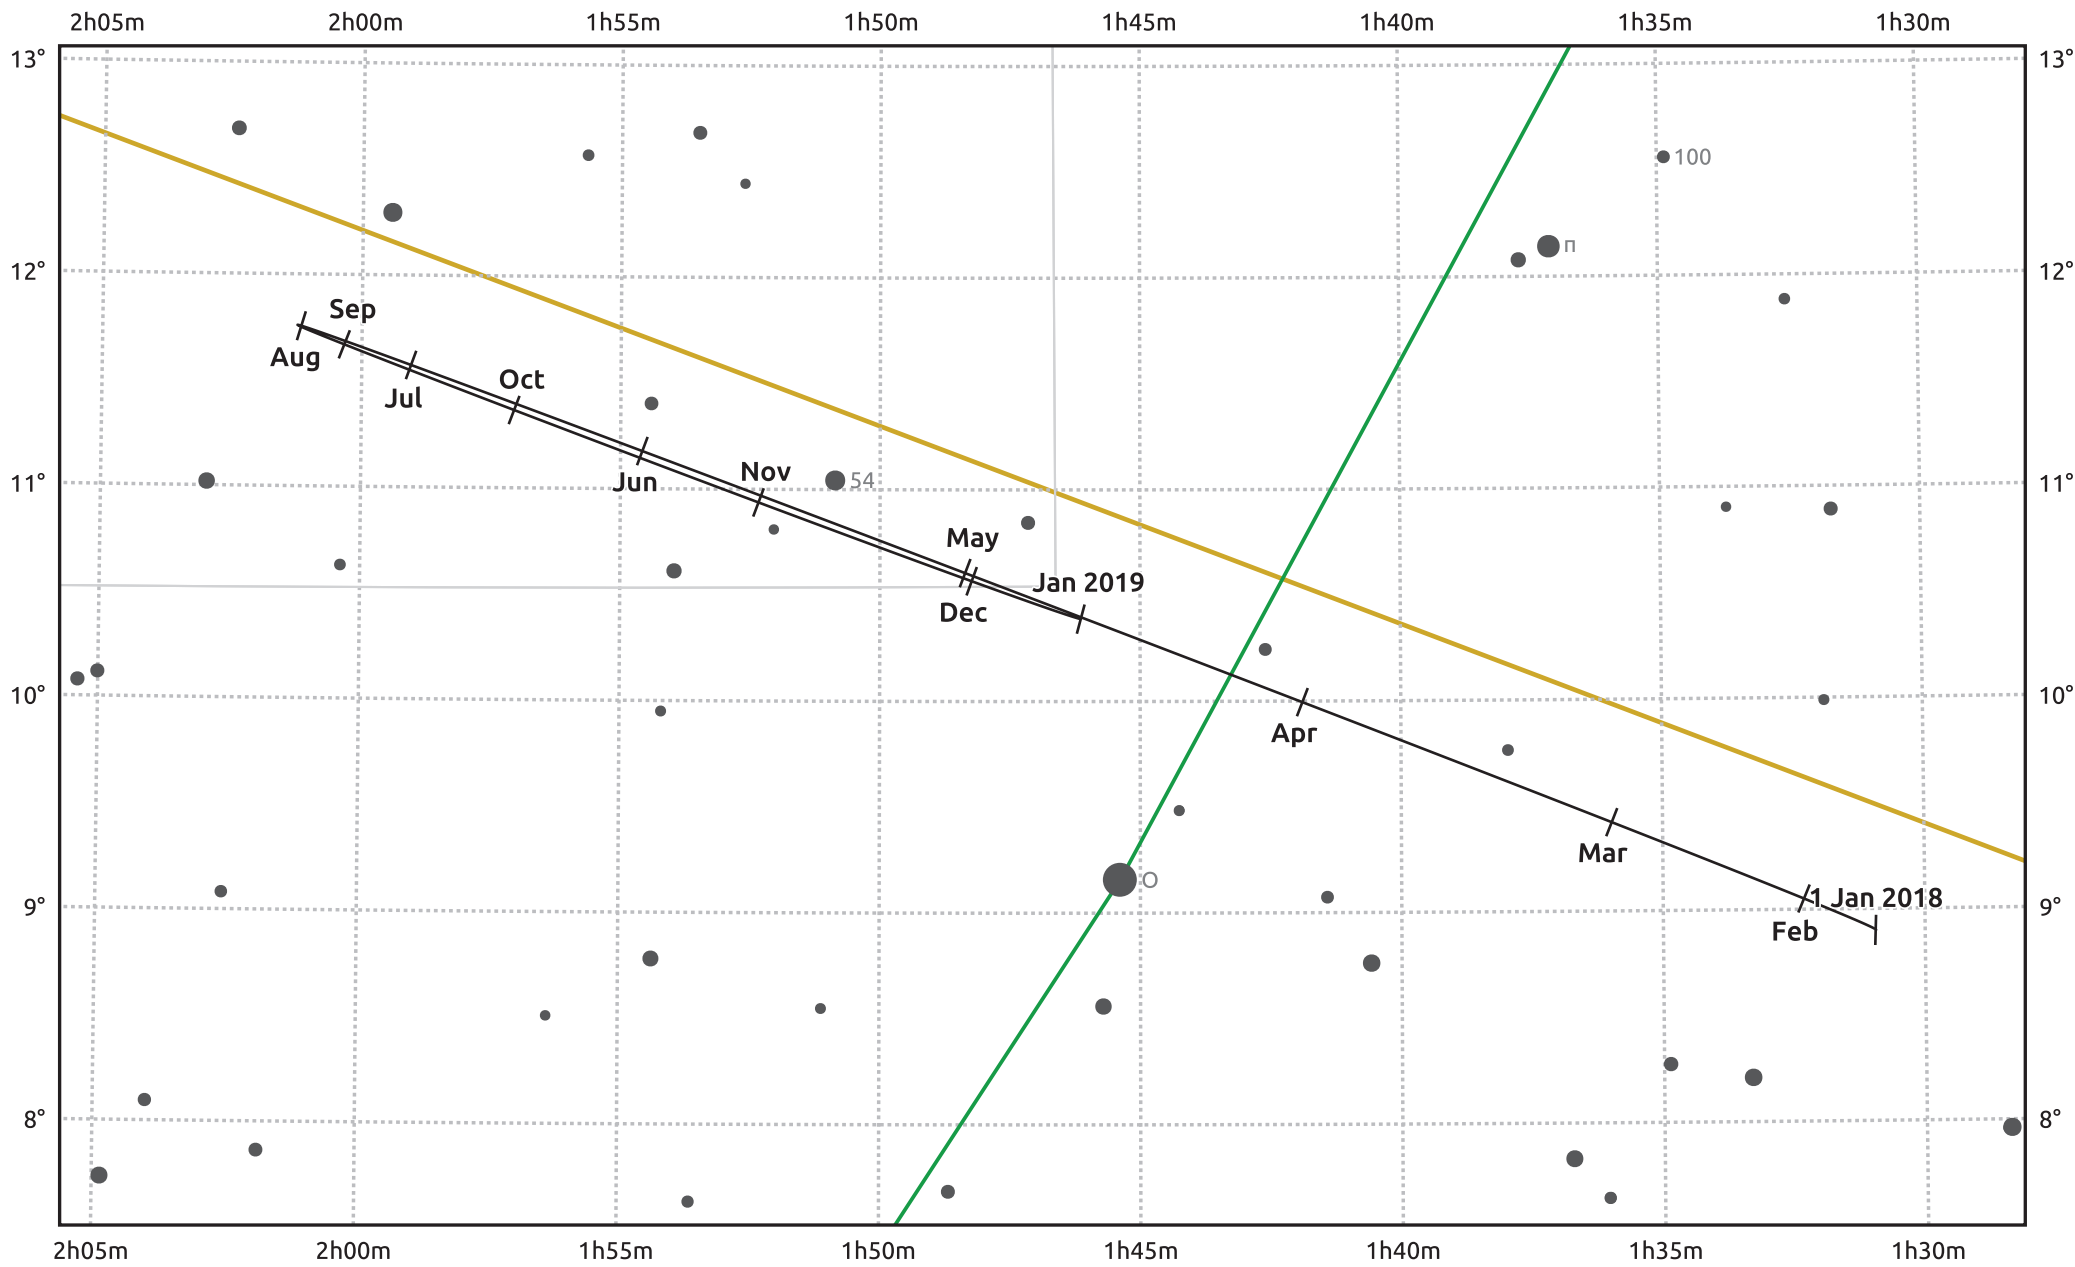

# The path of Uranus in 2018

© Dominic Ford 2011–2025. Date markers placed at midnight UTC. Downloaded from <https://in-the-sky.org>

Magnitude scale: ● 8.0 ● 7.0 ● 6.0 ● 5.0 ● 4.0

— Ecliptic Plane

- Galaxy
- Bright nebula
- Open cluster
- ⊕ Globular cluster
- ◆ Planetary nebula

| Date       | Mag | Angular size |
|------------|-----|--------------|
| 2018 Jan 1 | 5.8 | 3.6"         |
| 2018 Apr 1 | 5.9 | 3.4"         |
| 2018 Jul 1 | 5.9 | 3.5"         |
| 2018 Oct 1 | 5.7 | 3.7"         |
| 2019 Jan 1 | 5.8 | 3.6"         |