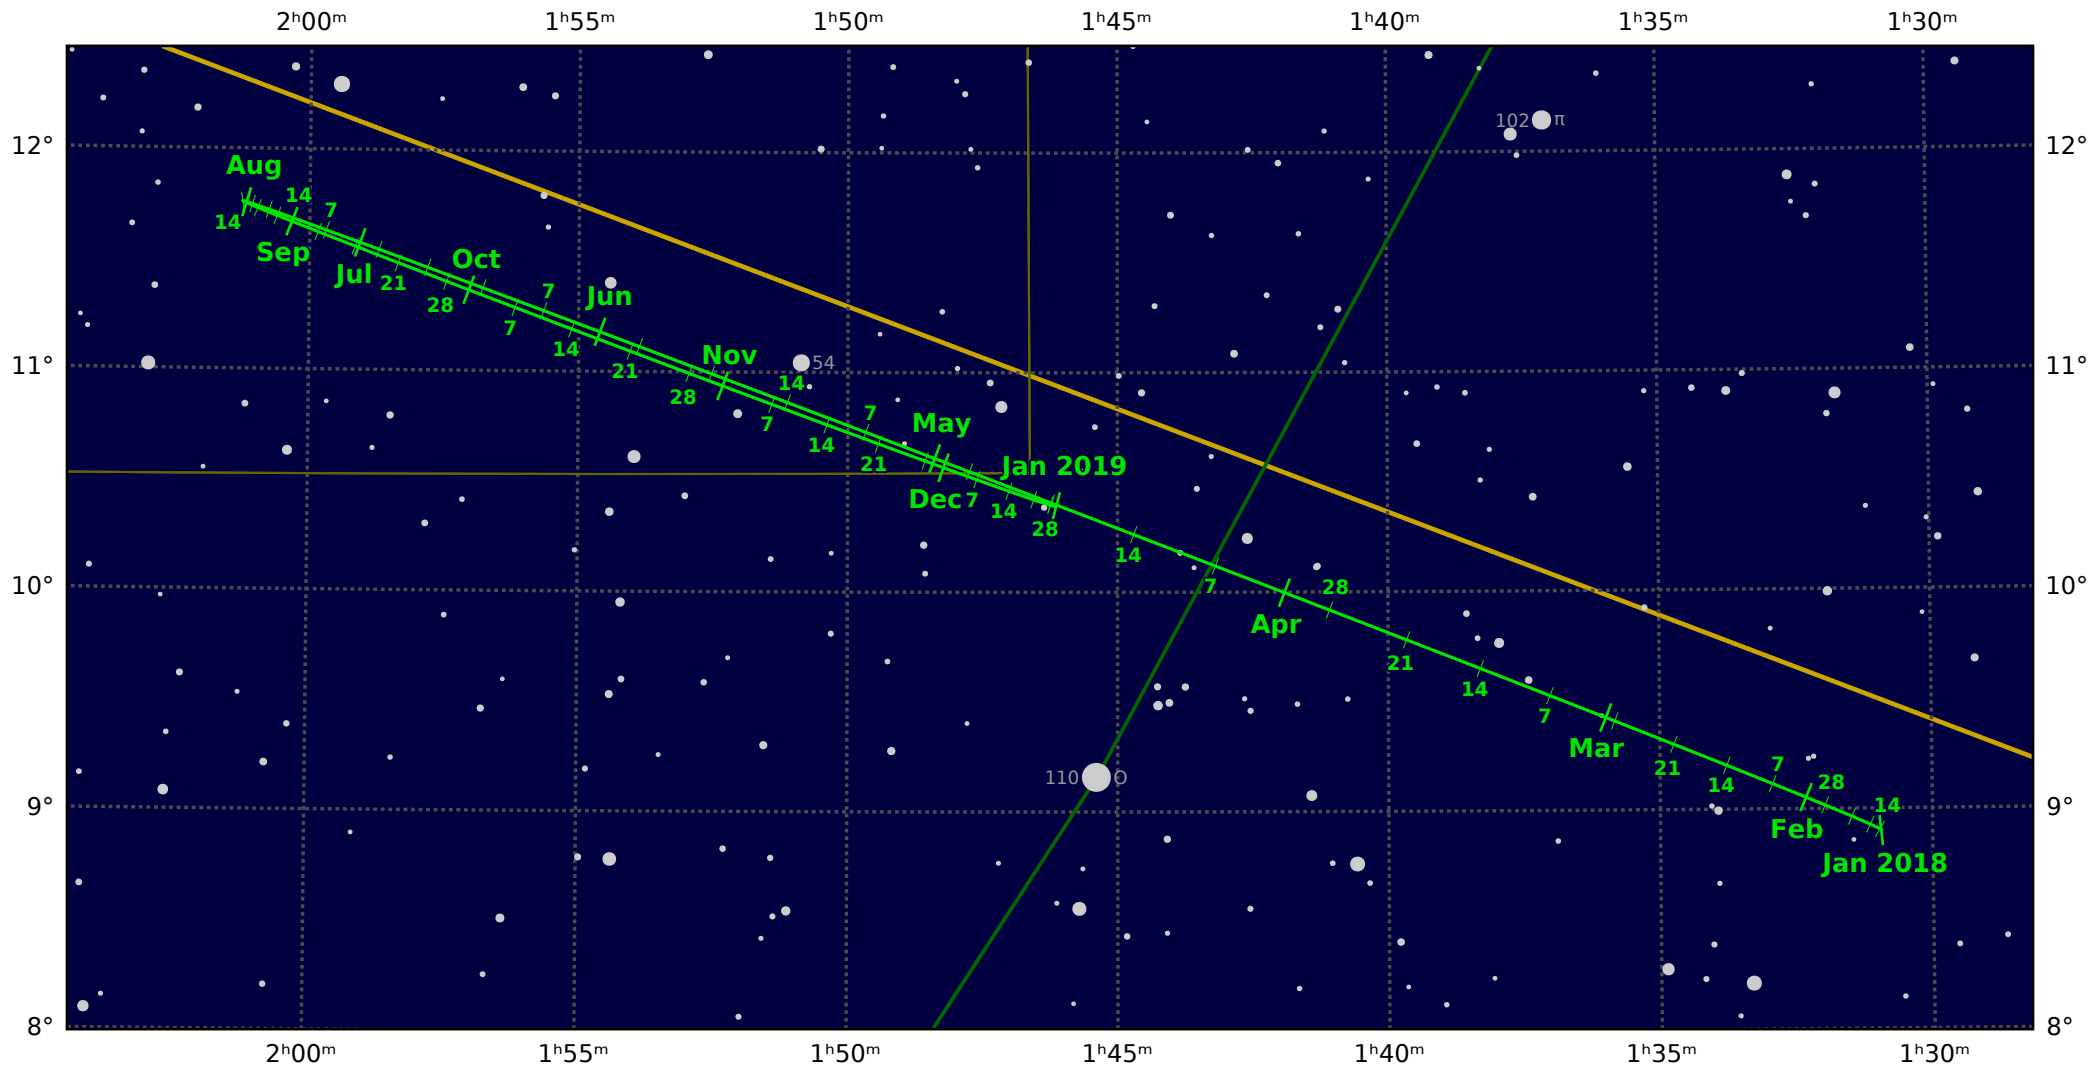

The path of Uranus in 2018

© Dominic Ford 2011-2021. Downloaded from <https://in-the-sky.org>

Magnitude scale: •10.0 •9.5 •9.0 •8.5 •8.0 •7.5 •7.0 •6.5 •6.0 •5.5 •5.0 •4.5 •4.0

— Ecliptic Plane — Galactic Plane