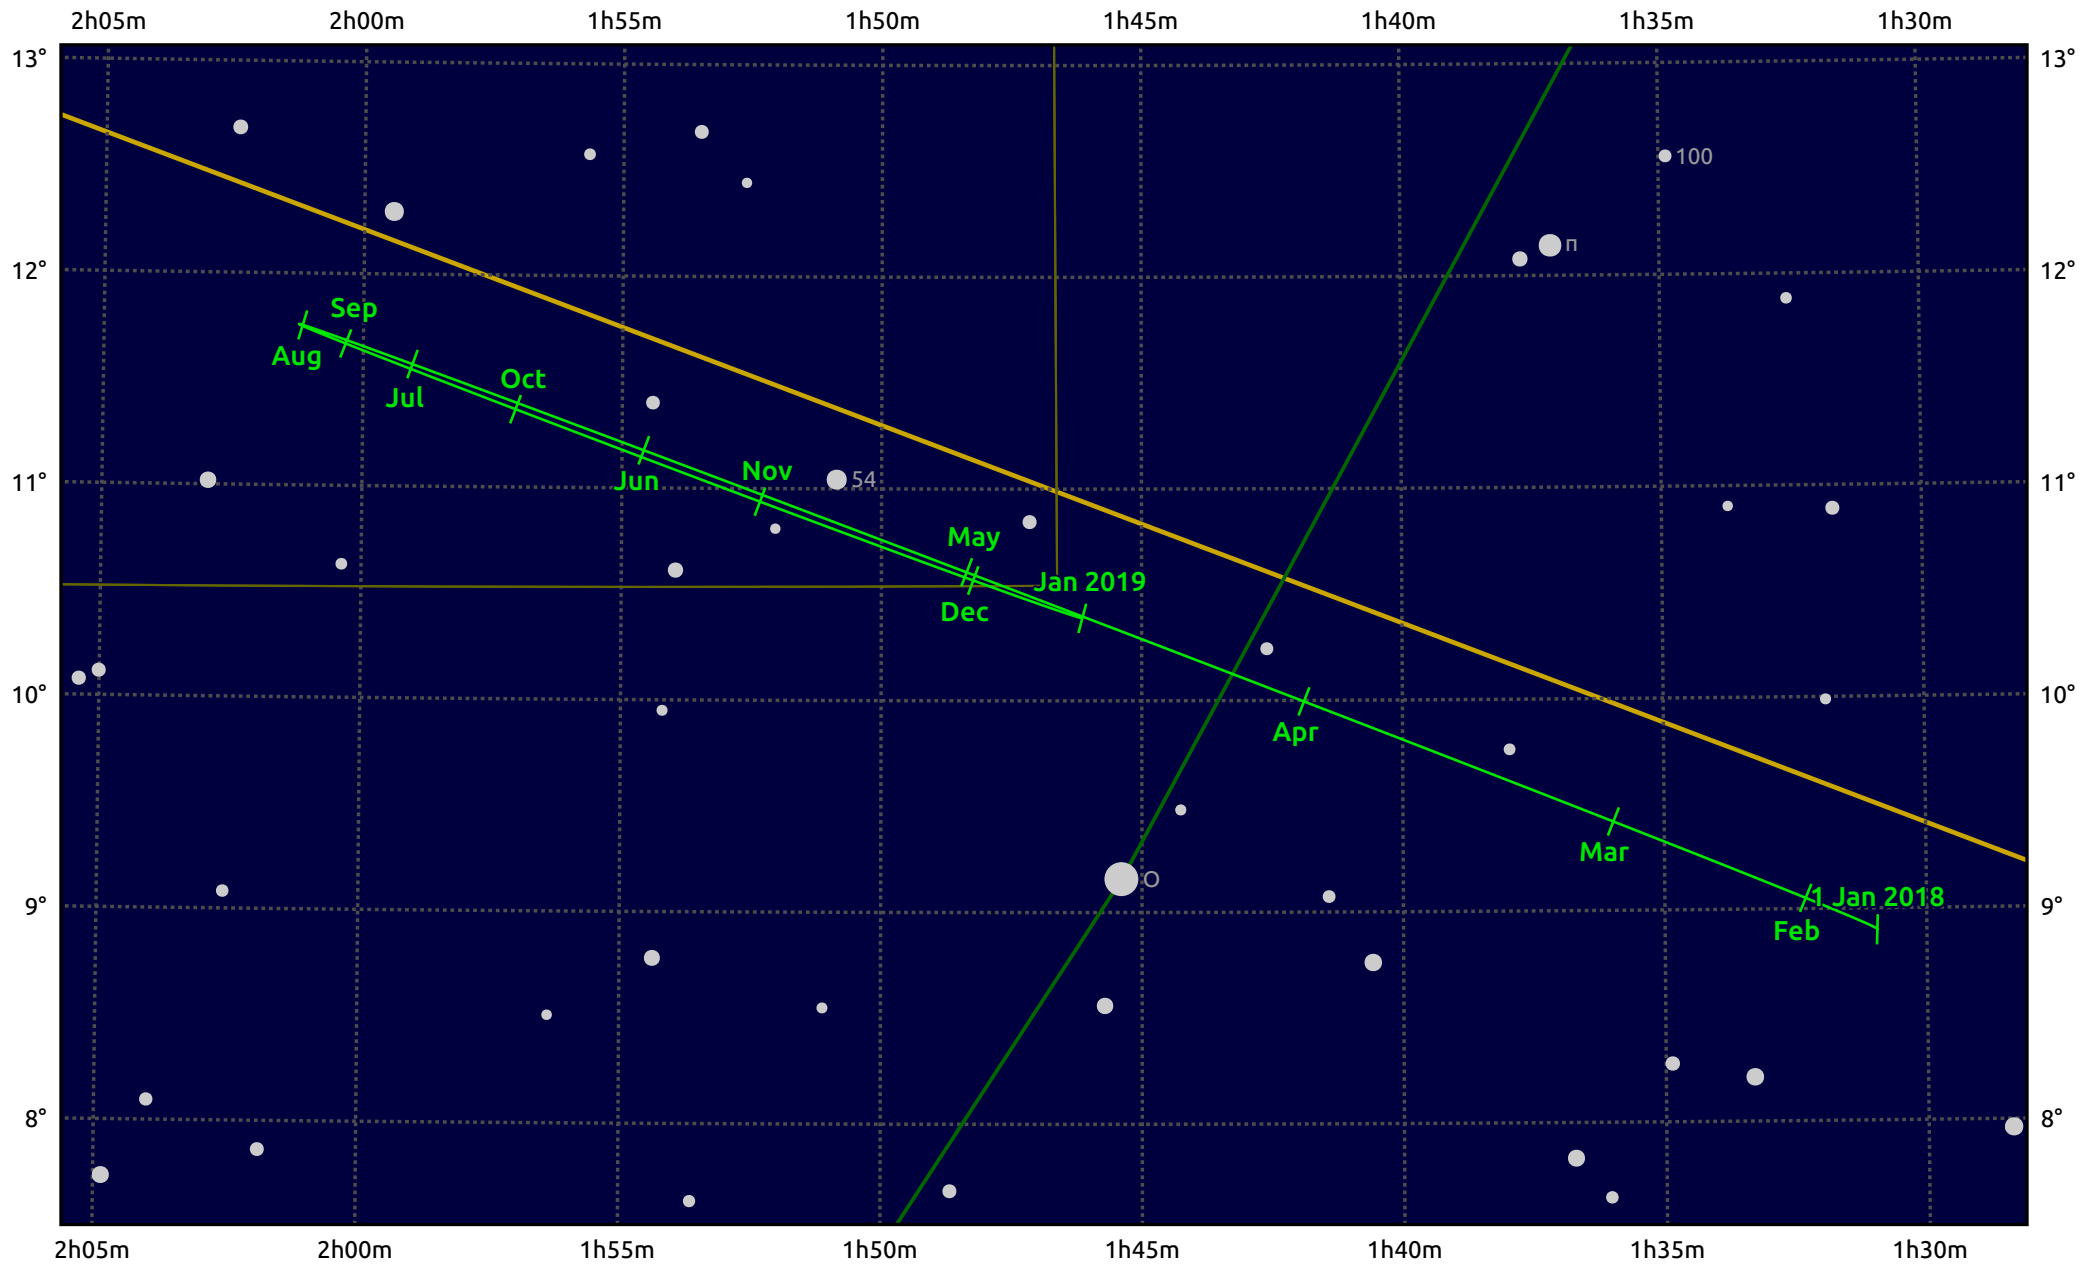

The path of Uranus in 2018

© Dominic Ford 2011–2025. Date markers placed at midnight UTC. Downloaded from <https://in-the-sky.org>

Magnitude scale: ● 8.0 ● 7.0 ● 6.0 ● 5.0 ● 4.0

— Ecliptic Plane

- Galaxy
- Bright nebula
- Open cluster
- ⊕ Globular cluster
- ◆ Planetary nebula

Date	Mag	Angular size
2018 Jan 1	5.8	3.6"
2018 Apr 1	5.9	3.4"
2018 Jul 1	5.9	3.5"
2018 Oct 1	5.7	3.7"
2019 Jan 1	5.8	3.6"